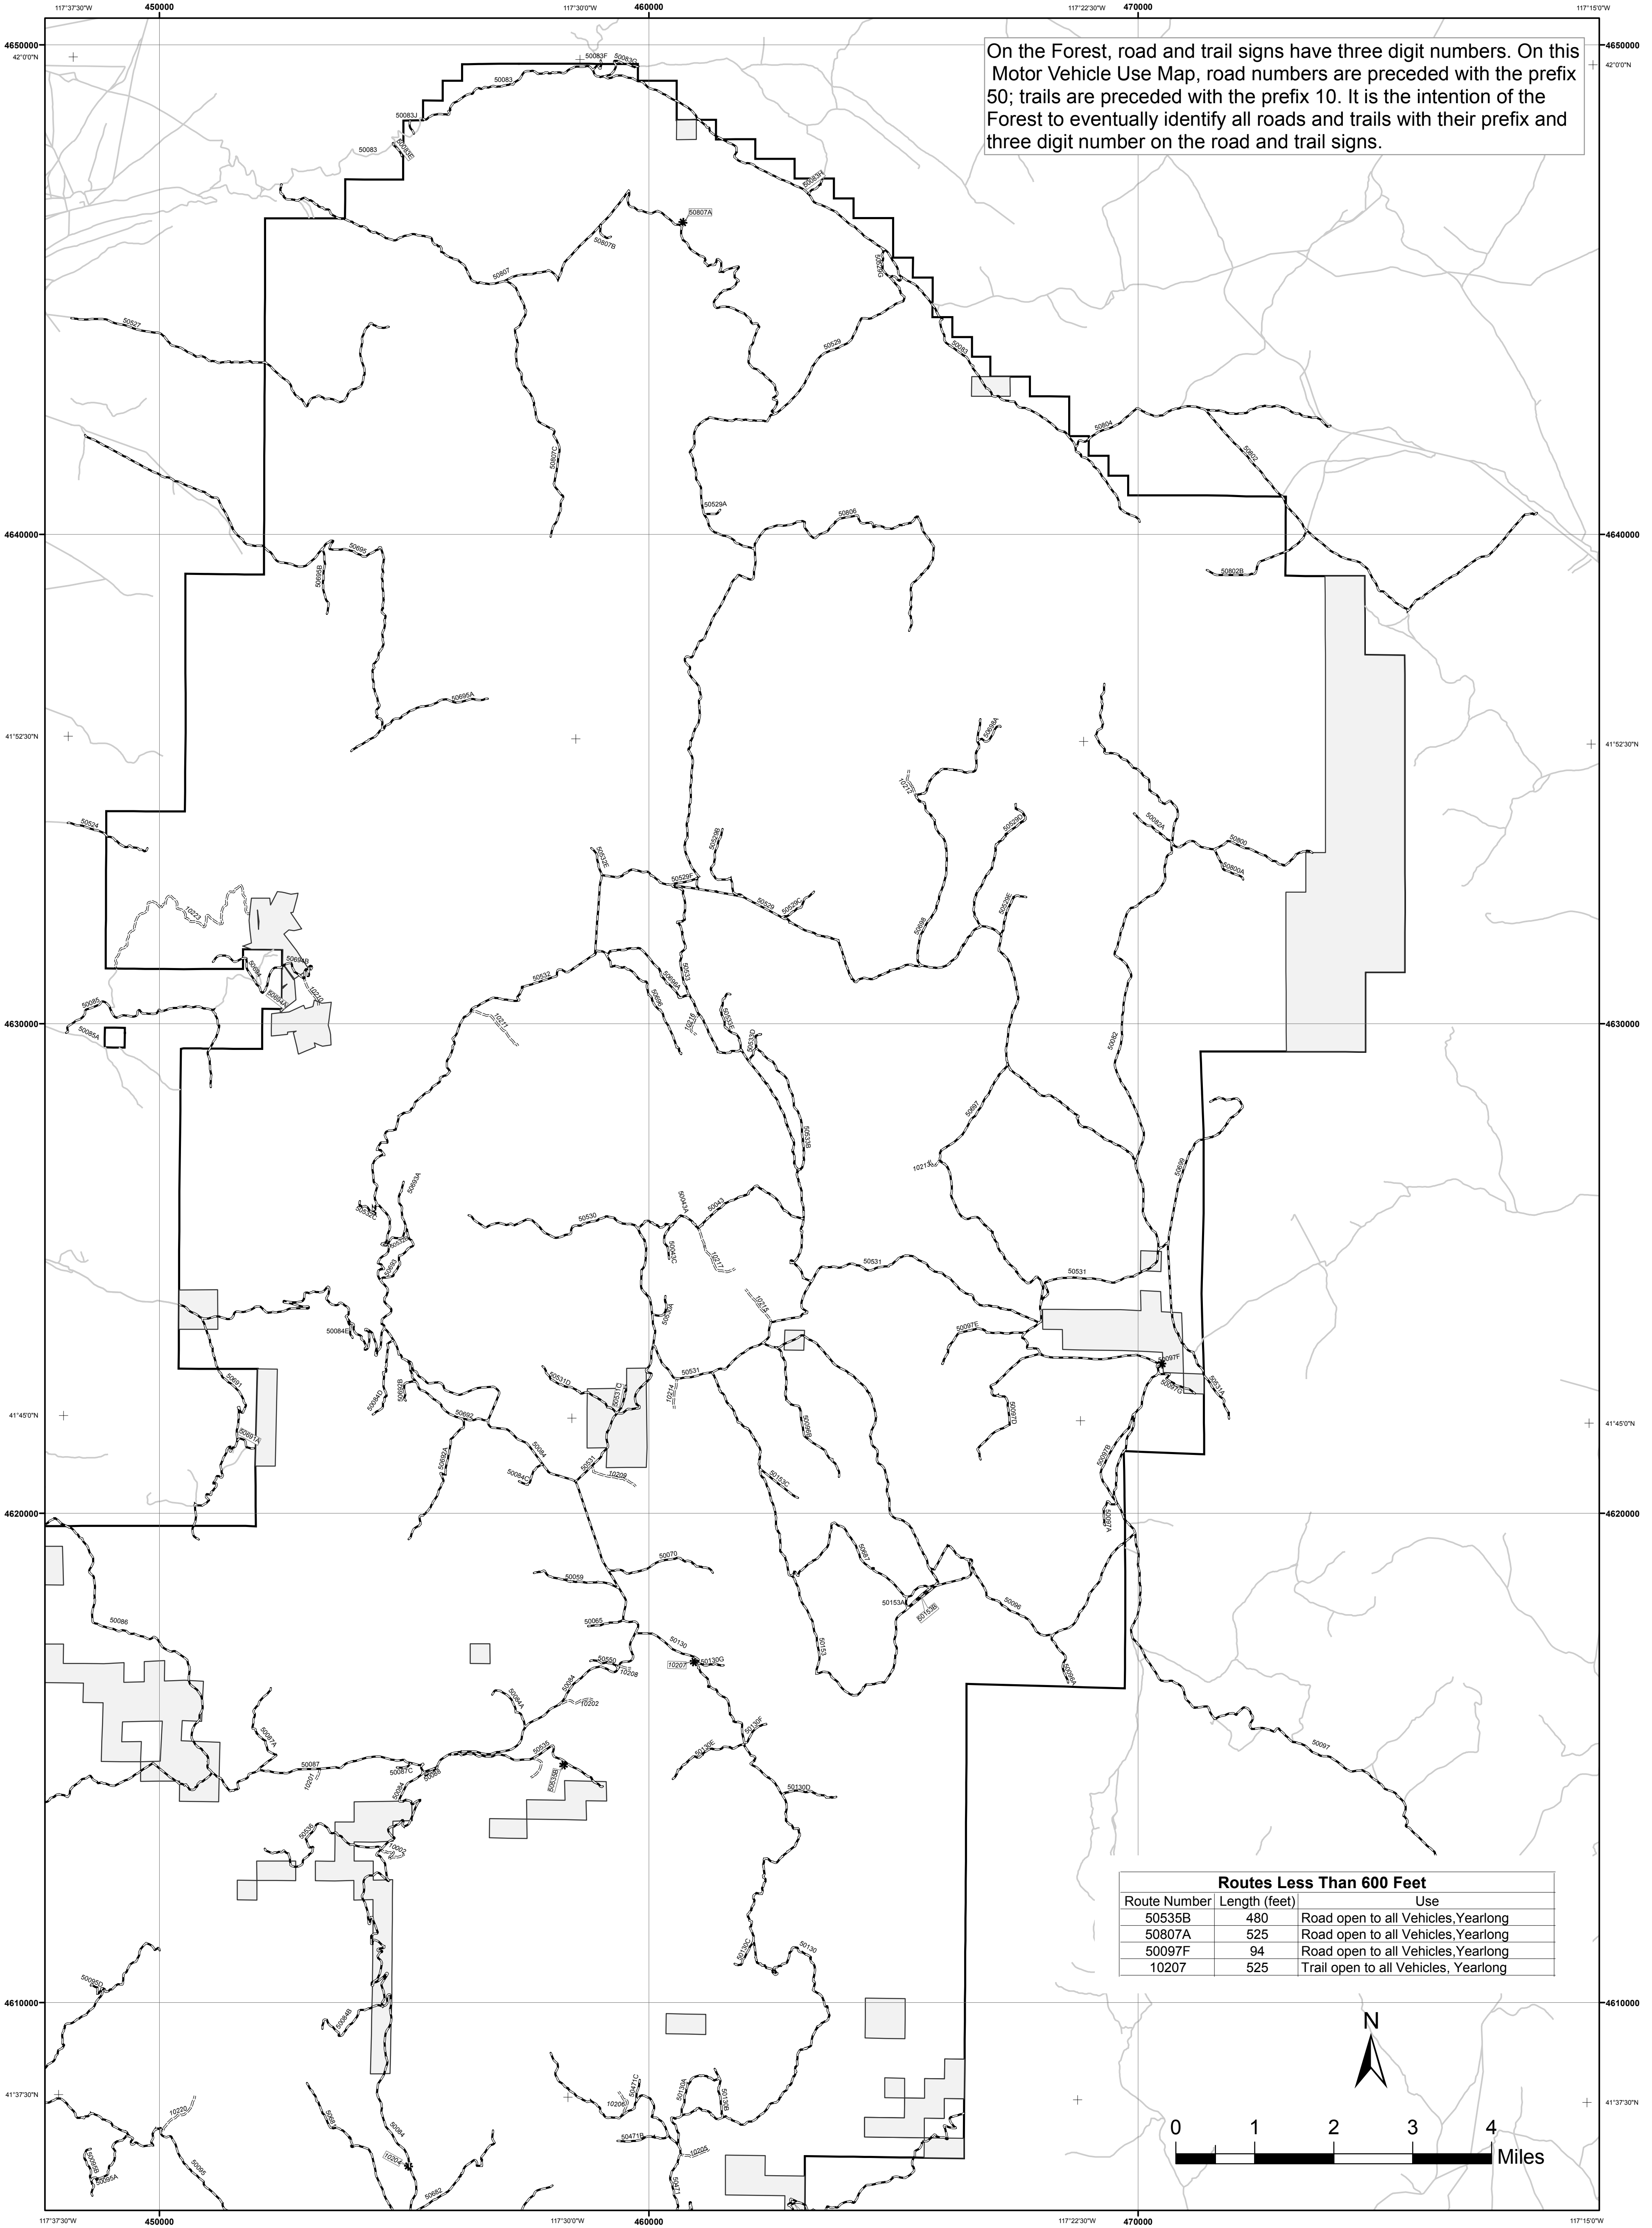

On the Forest, road and trail signs have three digit numbers. On this Motor Vehicle Use Map, road numbers are preceded with the prefix 50; trails are preceded with the prefix 10. It is the intention of the Forest to eventually identify all roads and trails with their prefix and three digit number on the road and trail signs.

Routes Less Than 600 Feet		
Route Number	Length (feet)	Use
50535B	480	Road open to all Vehicles, Yearlong
50807A	525	Road open to all Vehicles, Yearlong
50097F	94	Road open to all Vehicles, Yearlong
10207	525	Trail open to all Vehicles, Yearlong

North American Datum of 1927 (NAD 27) Universal Transverse Mercator, zone 11

LEGEND

- Roads Open to All Vehicles
- Trails Open to All Vehicles
- Roads or Trails less than 600 feet (See Table)
- Interstate
- Other Public Roads

- Forest or Unit Boundary
- Non-National Forest System Lands within this National Forest
- Wilderness