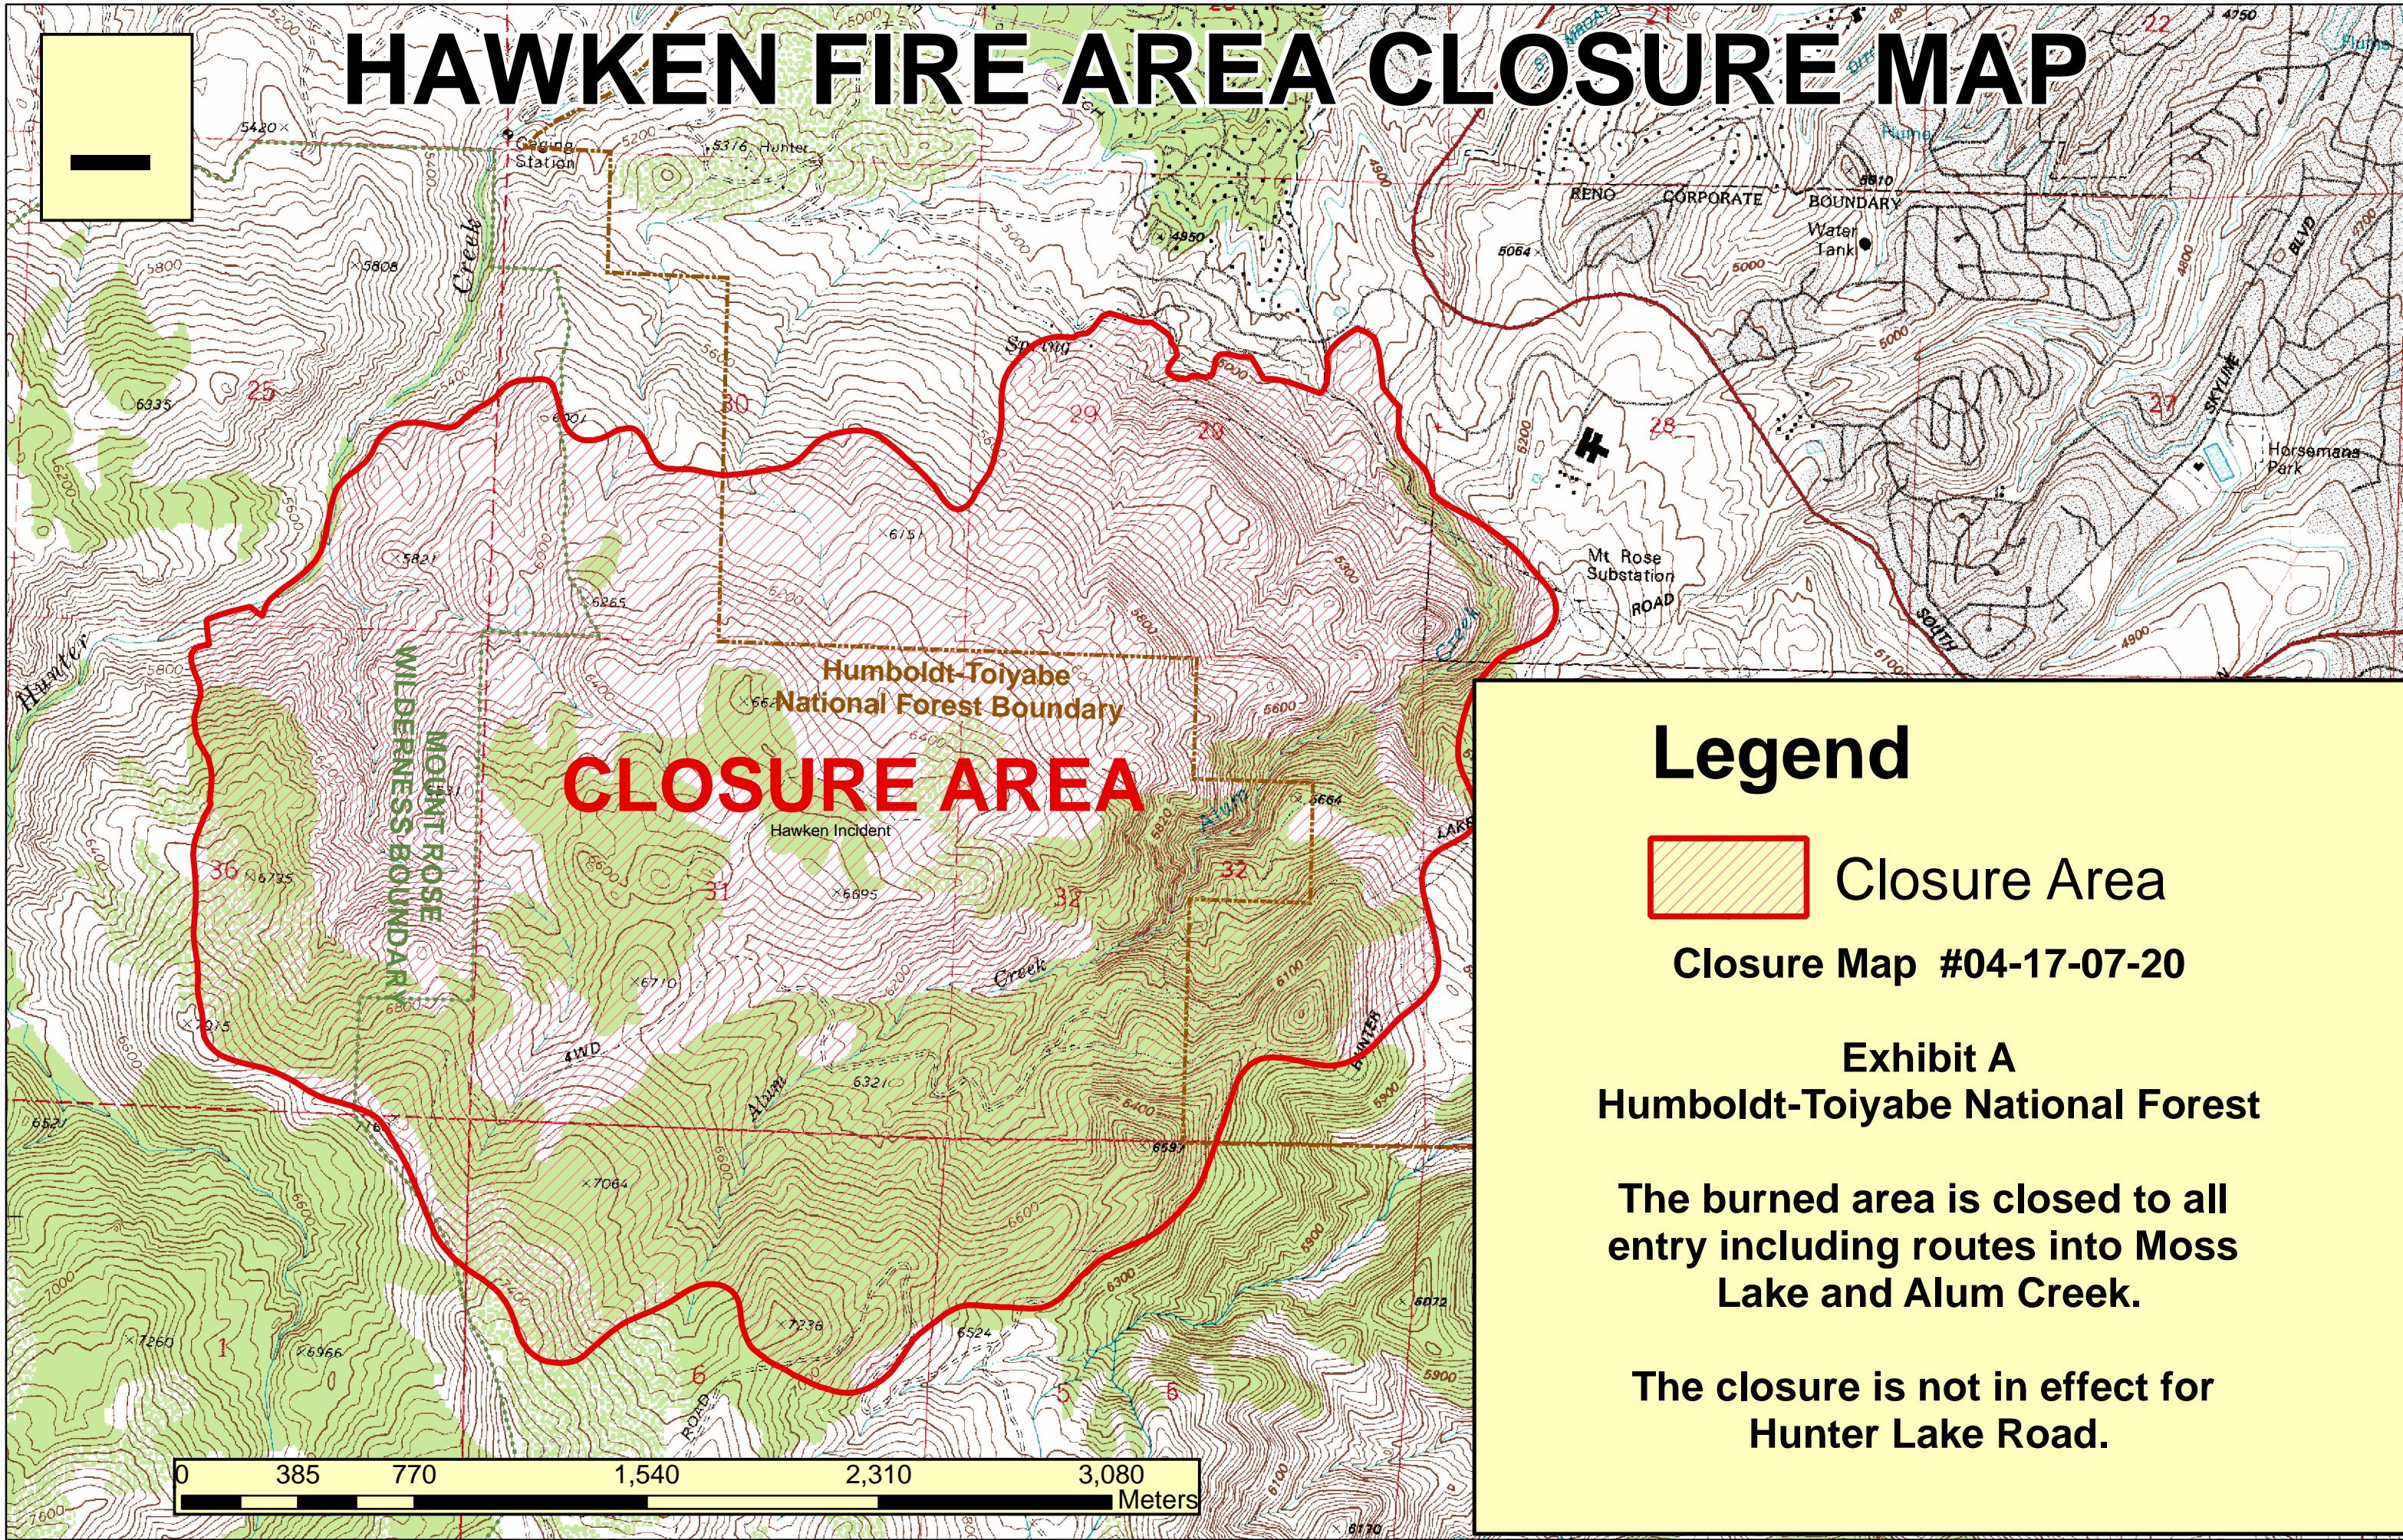

# HAWKEN FIRE AREA CLOSURE MAP

**CLOSURE AREA**

## Legend

 Closure Area

Closure Map #04-17-07-20

Exhibit A  
Humboldt-Toiyabe National Forest

The burned area is closed to all entry including routes into Moss Lake and Alum Creek.

The closure is not in effect for Hunter Lake Road.