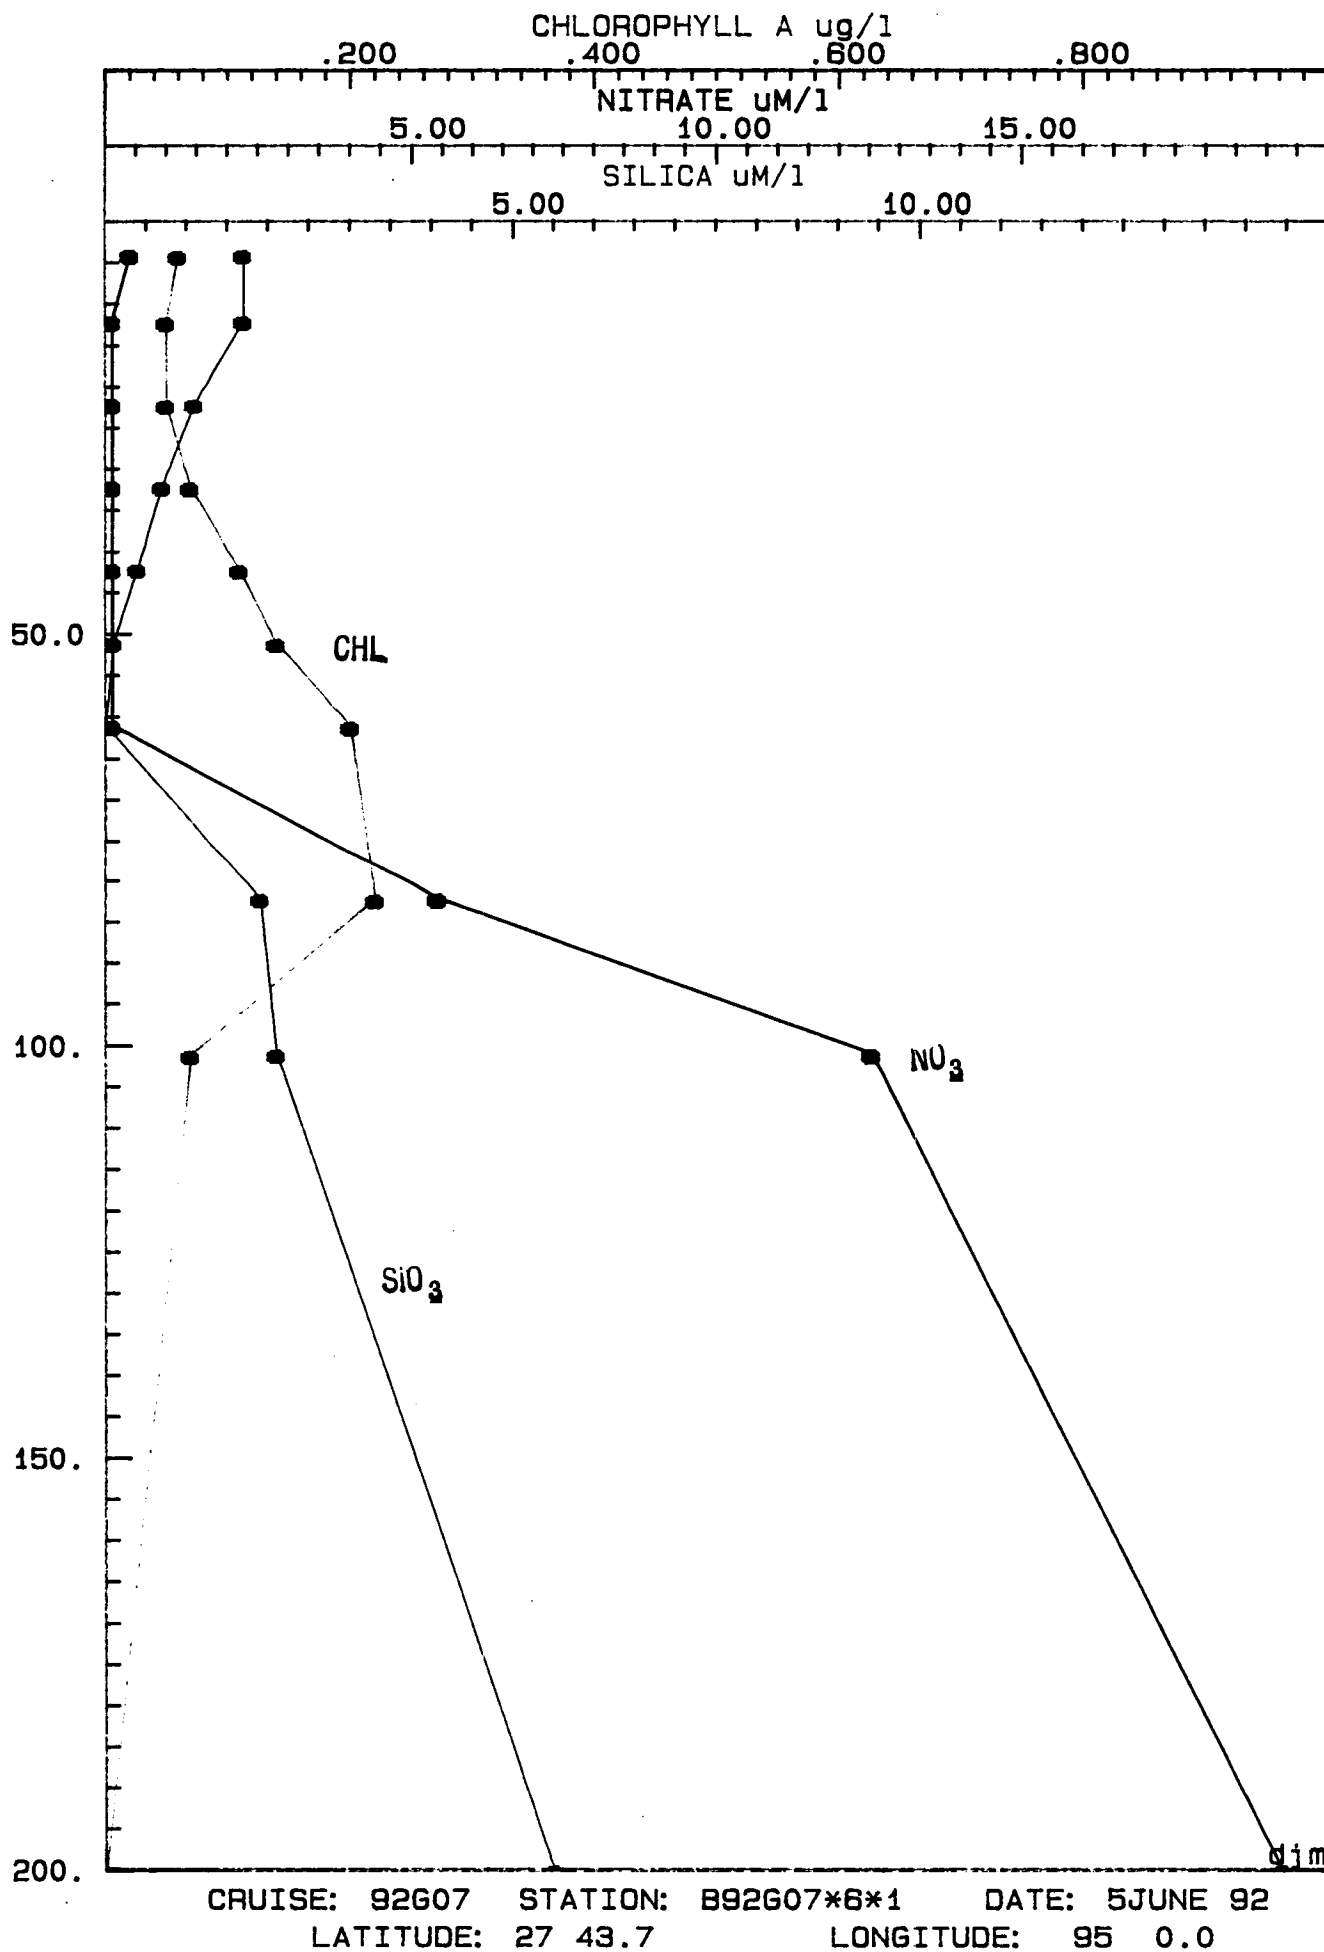

TEXAS A&M UNIVERSITY DEPT. of OCEANOGRAPHY HYDROGRAPHIC DATA

CRUISE 92G07 STATION 007 Date 6/25/92
LAT 27 51.293 LON 94 56.342 Time GMT
Samples 12

Btl	Z (m)	S (ppt)	T (C)	O (ml/l)	NO3 (umol/l)	NO2	NH4	Urea	PO4	SiO3	Chl (mg/l)	Pha
12	2	35.776		4.54	0.2				0.02	1.4	0.05	0.01
11	20	35.915		4.64	0.1				0.01	1.3	0.06	0.01
10	35	36.131		5.10	0.1				0.01	0.5	0.12	0.02
9	50	36.248		5.01	0.1				0.01	0.0	0.17	0.05
8	65	36.315		4.36	0.2				0.03	0.1	0.26	0.18
7	80	36.392		3.34	6.1				0.30	1.0	0.17	0.21
6	90	36.457		2.93	10.4				0.54	1.4	0.12	0.13
5	105	36.417		2.80	12.7				0.69	1.9	0.07	0.07
4	125	36.287		2.79	14.8				0.69	2.5	0.02	0.03
3	150	36.172			16.1				0.92	2.9	0.01	0.02
2	170	36.007		2.79	18.3				1.05	4.5	0	0.01
1	190	35.965		2.79	18.9				1.20	4.1	0	0.01