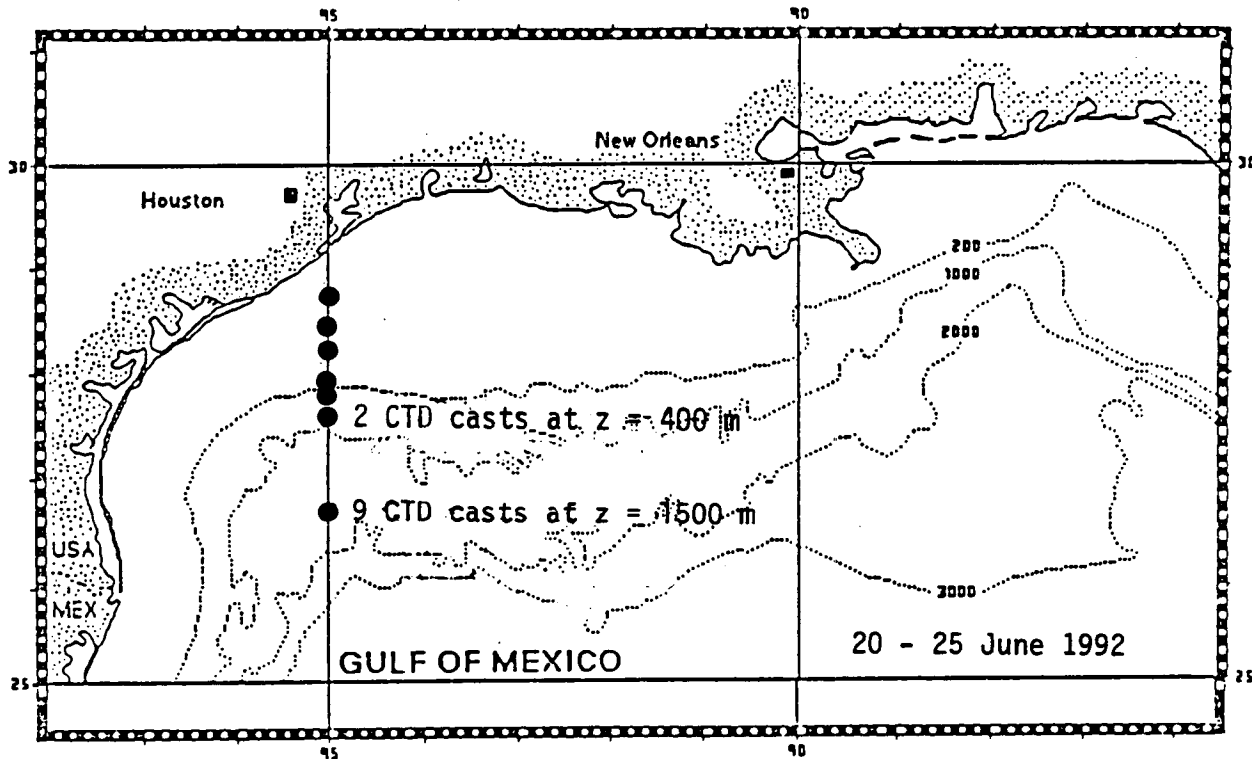

FILE COPY

HYDROGRAPHIC DATA FROM THE CONTINENTAL SHELF AND
SLOPE OF THE NW GULF OF MEXICO:
R/V GYRE CRUISE 92G-07

TOTAL = 16 CTD casts at 7 stations along 95°W

Technical Report 92-05-T of the Department of Oceanography
of Texas A&M University, College Station, TX 77843