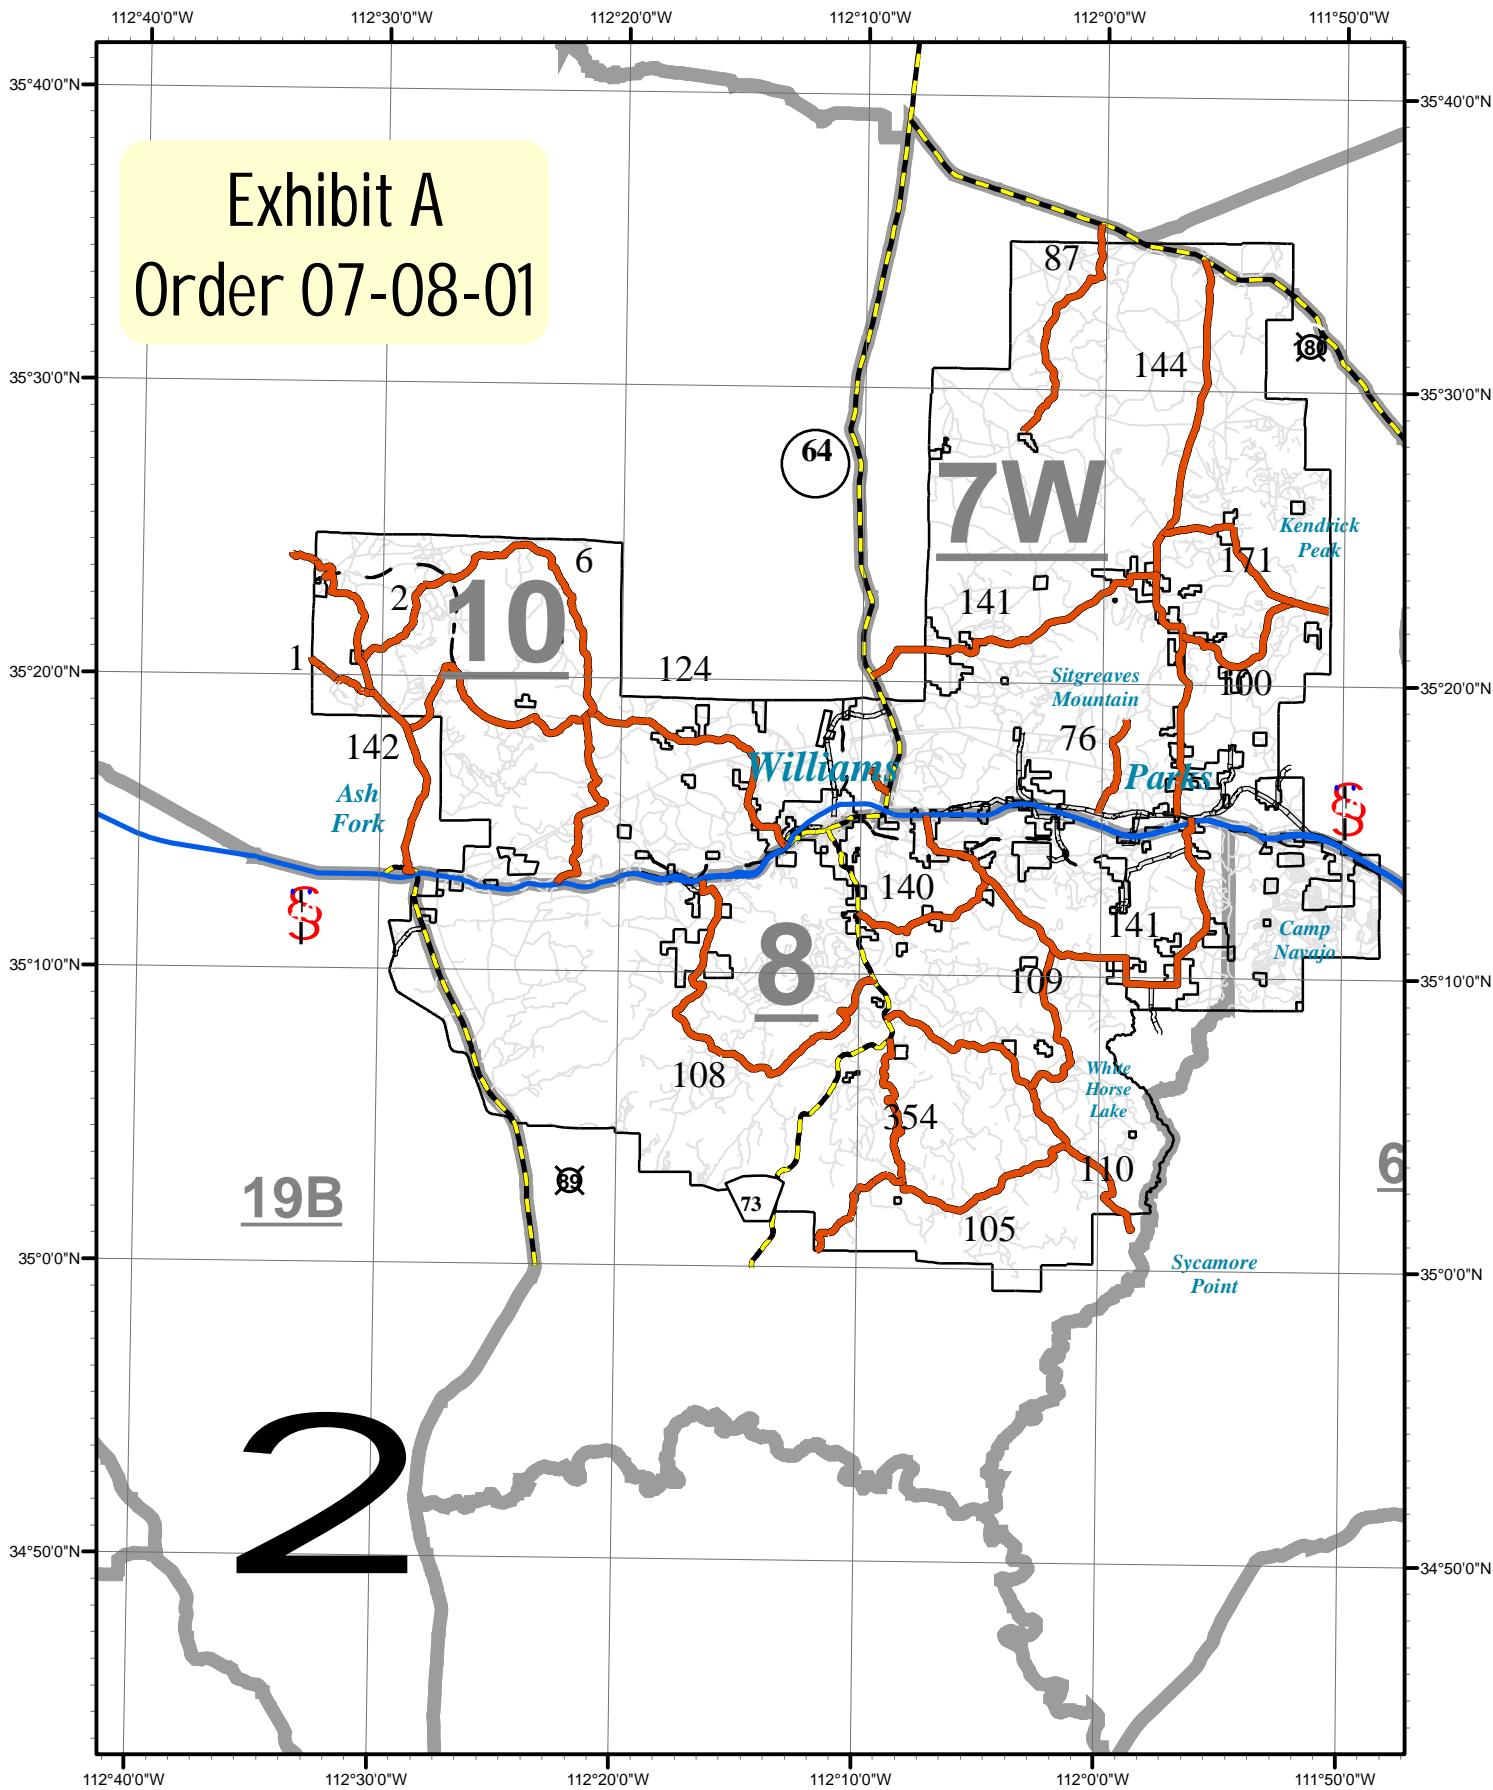

Exhibit A
Order 07-08-01

- Wet Weather Roads (Not Maintained)
- Interstate
- Highways
- Other Open Roads
- Ownership Lines
- General Roads (Closed)
- AZ Game & Fish Hunt Units

Wet Weather Travel Routes
(when Closure Order is in effect)

Kaibab National Forest - AZ G&F Hunt Units 7W, 8, 10

Even these Travel Routes are not always passable during inclement Weather!
Motorized use on all roads not designated as "Wet Weather Travel Routes" and off roads is prohibited when a CLOSURE ORDER is issued by the Kaibab National Forest.