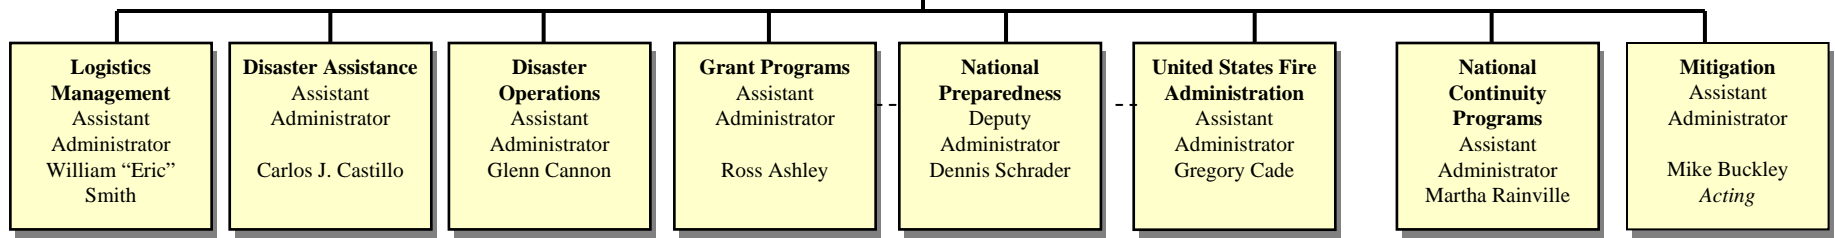

Office of the Administrator
 Administrator– R. David Paulison
 Dep. Administrator /Chief Operating Officer– Harvey E. Johnson

Regions

Region I - Arthur Cleaves – Administrator
Region II - Steven Kempf - Administrator
Region III - Jon Sarubbi – Administrator
Region IV - Major P. May - Administrator
Region V - Ed Buikema - Administrator
Region VI - William Peterson -Administrator
Region VII - Richard Hainje - Administrator
Region VIII –Garry Brieese- Administrator
Region IX - Nancy L. Ward - Administrator
Region X – Susan Reinertson –Administrator

Dotted Lines are Coordination Solid Lines Are Command and Control