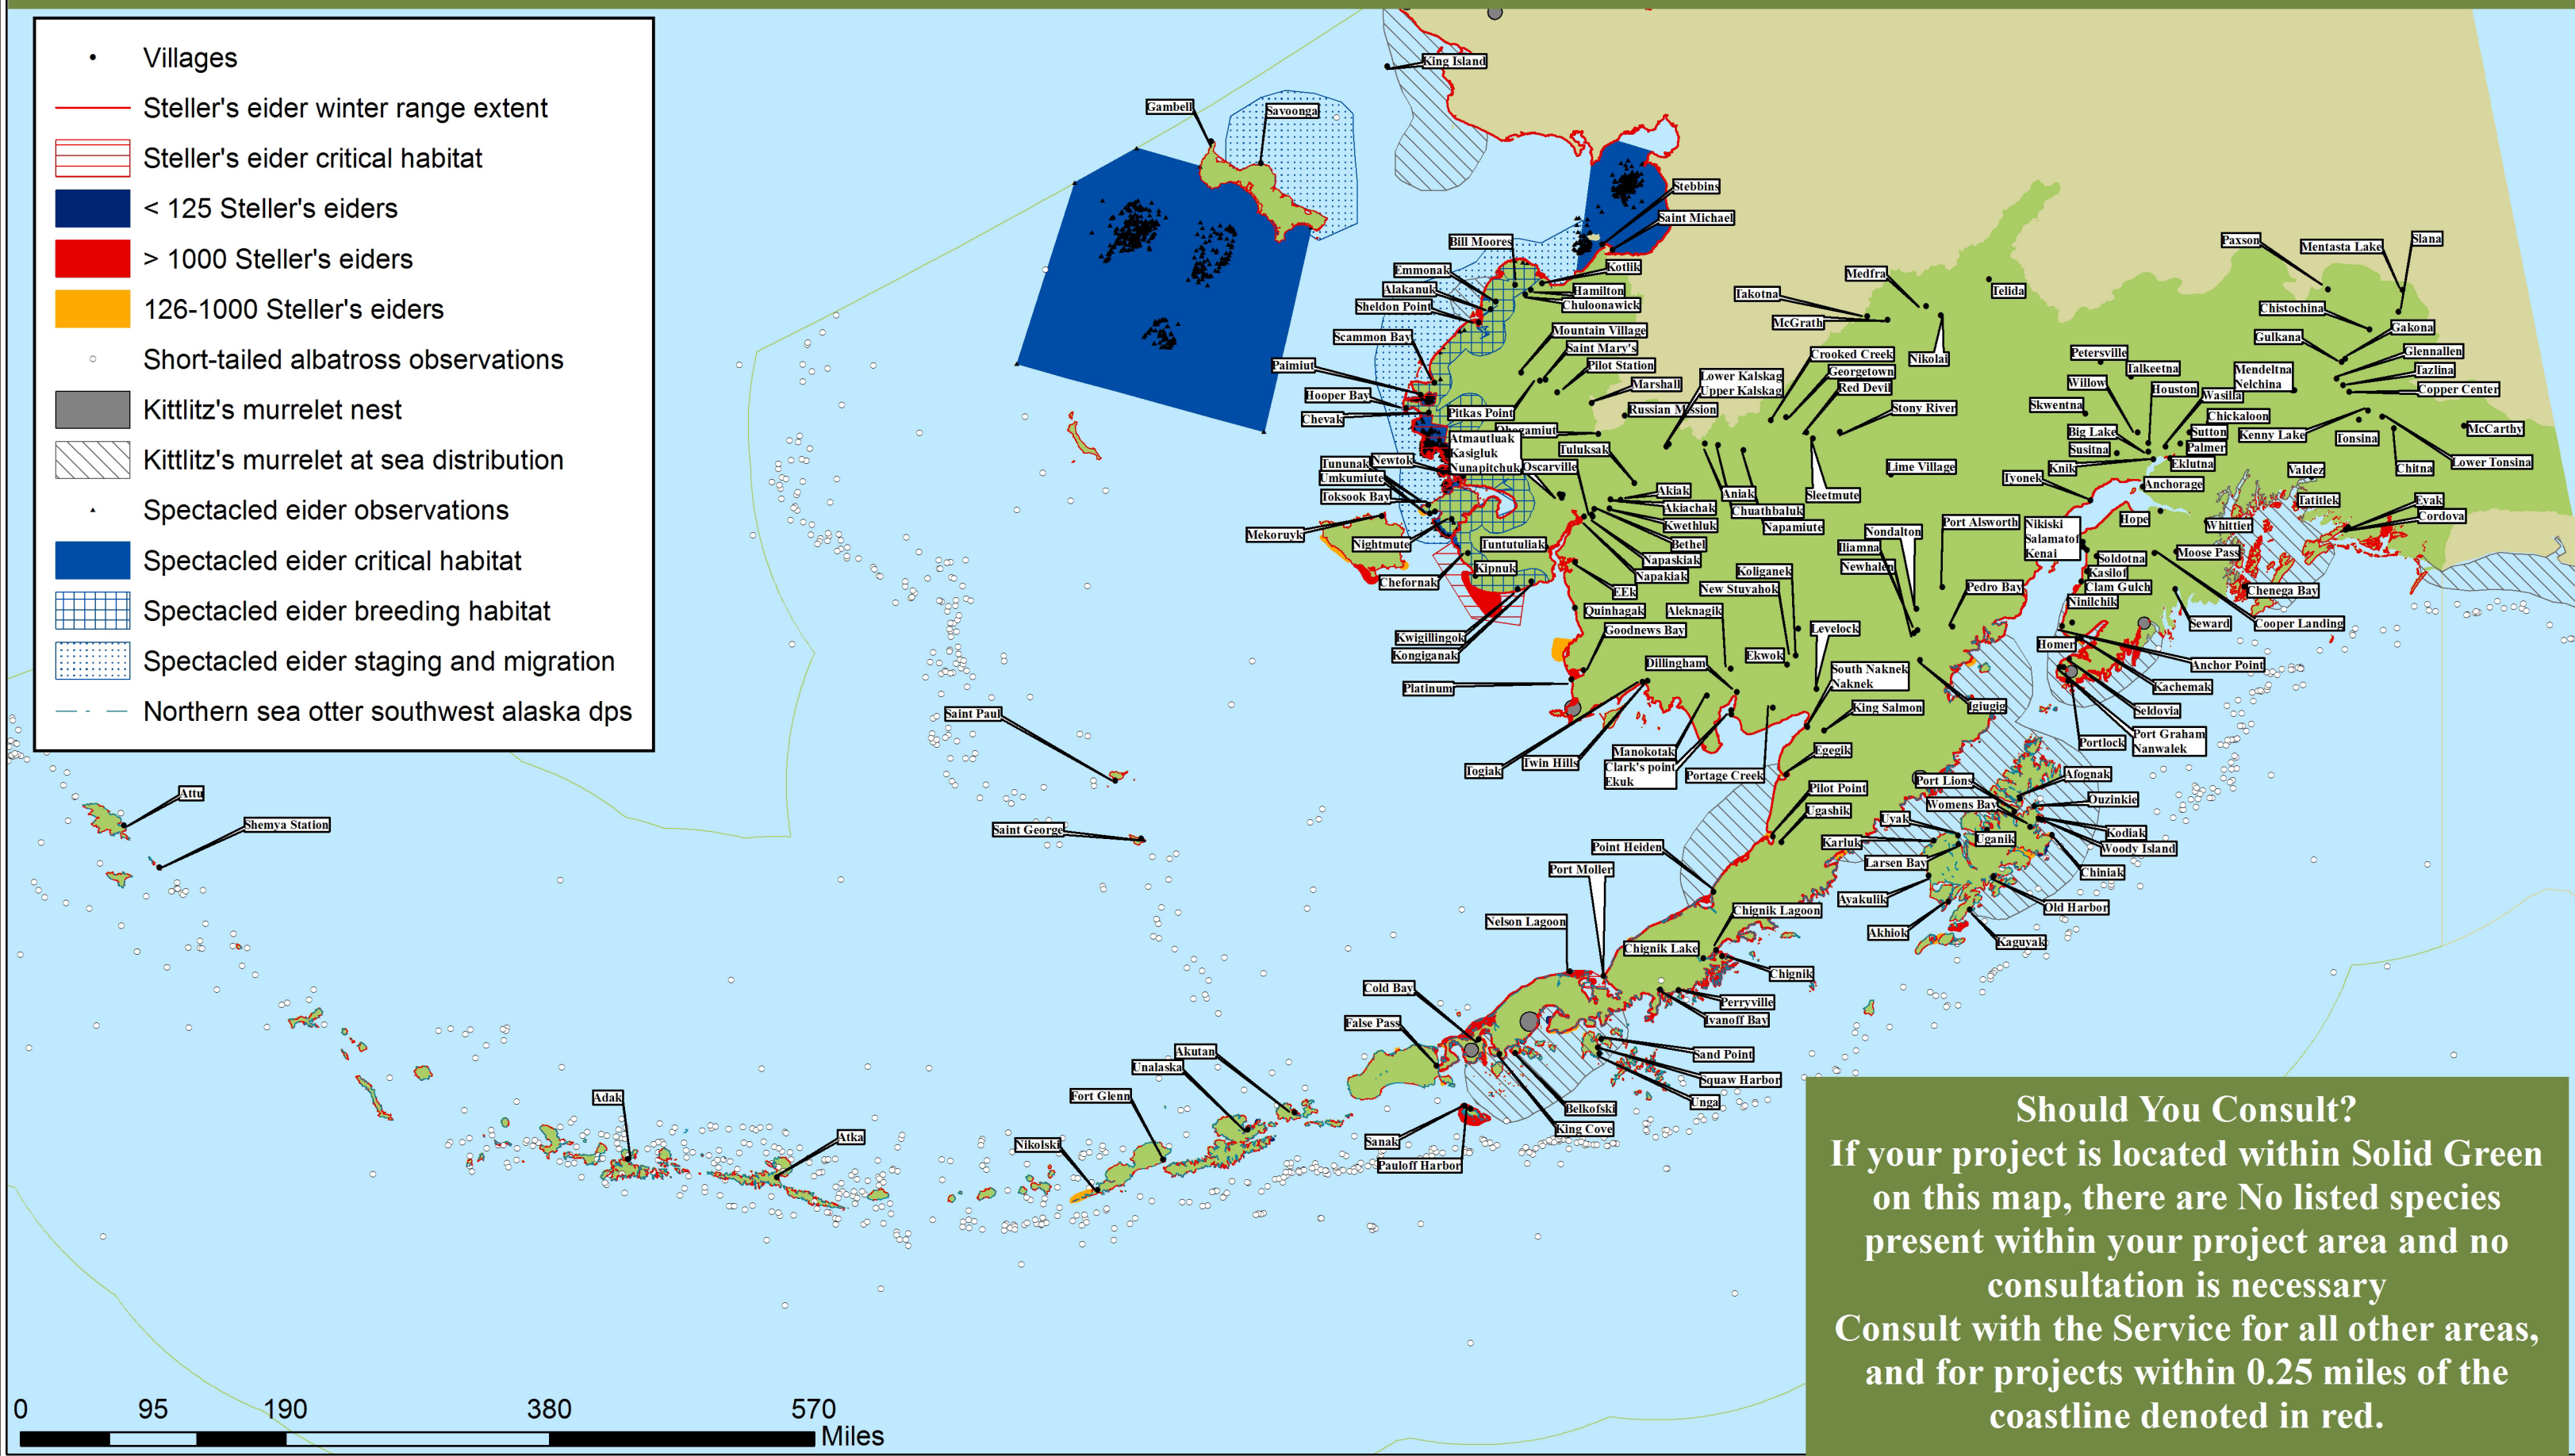

ESA Listed Species Consultation Guide - Anchorage Fish and Wildlife Field Office

- Villages
- Steller's eider winter range extent
- ▨ Steller's eider critical habitat
- < 125 Steller's eiders
- > 1000 Steller's eiders
- 126-1000 Steller's eiders
- Short-tailed albatross observations
- Kittlitz's murrelet nest
- ▨ Kittlitz's murrelet at sea distribution
- ▲ Spectacled eider observations
- Spectacled eider critical habitat
- ▨ Spectacled eider breeding habitat
- ▨ Spectacled eider staging and migration
- Northern sea otter southwest alaska dps

Should You Consult?
 If your project is located within Solid Green on this map, there are No listed species present within your project area and no consultation is necessary
 Consult with the Service for all other areas, and for projects within 0.25 miles of the coastline denoted in red.