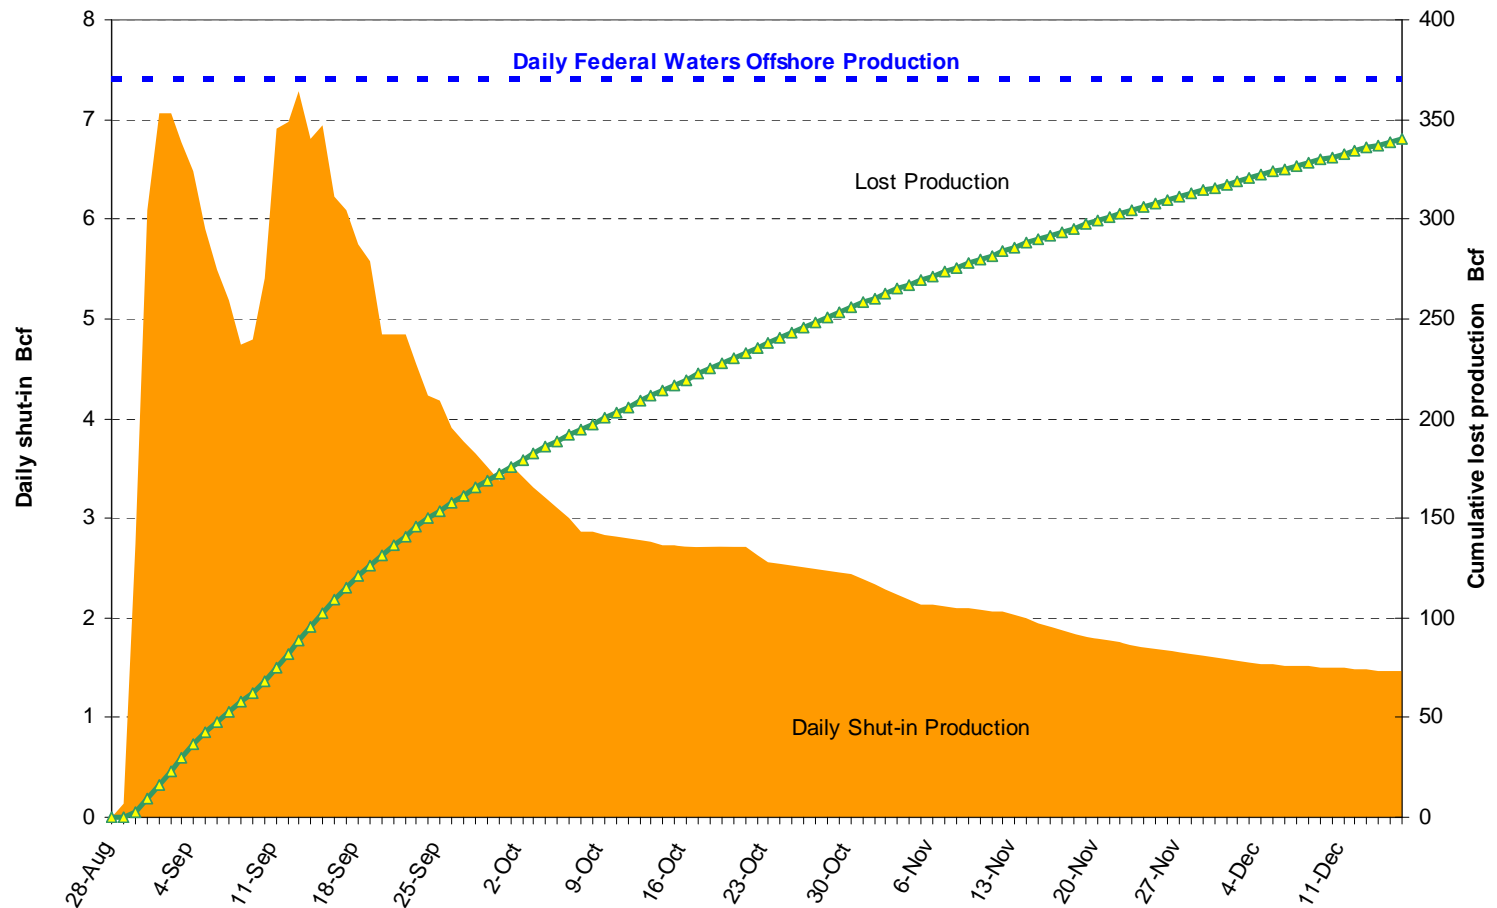

OCS Daily Shut-in and Cumulative Lost Natural Gas Production- Gustav/Ike

OCS Daily Shut-in and Cumulative Lost Natural Gas Production- Gustav/Ike

Source: Derived from Minerals Management Service data.