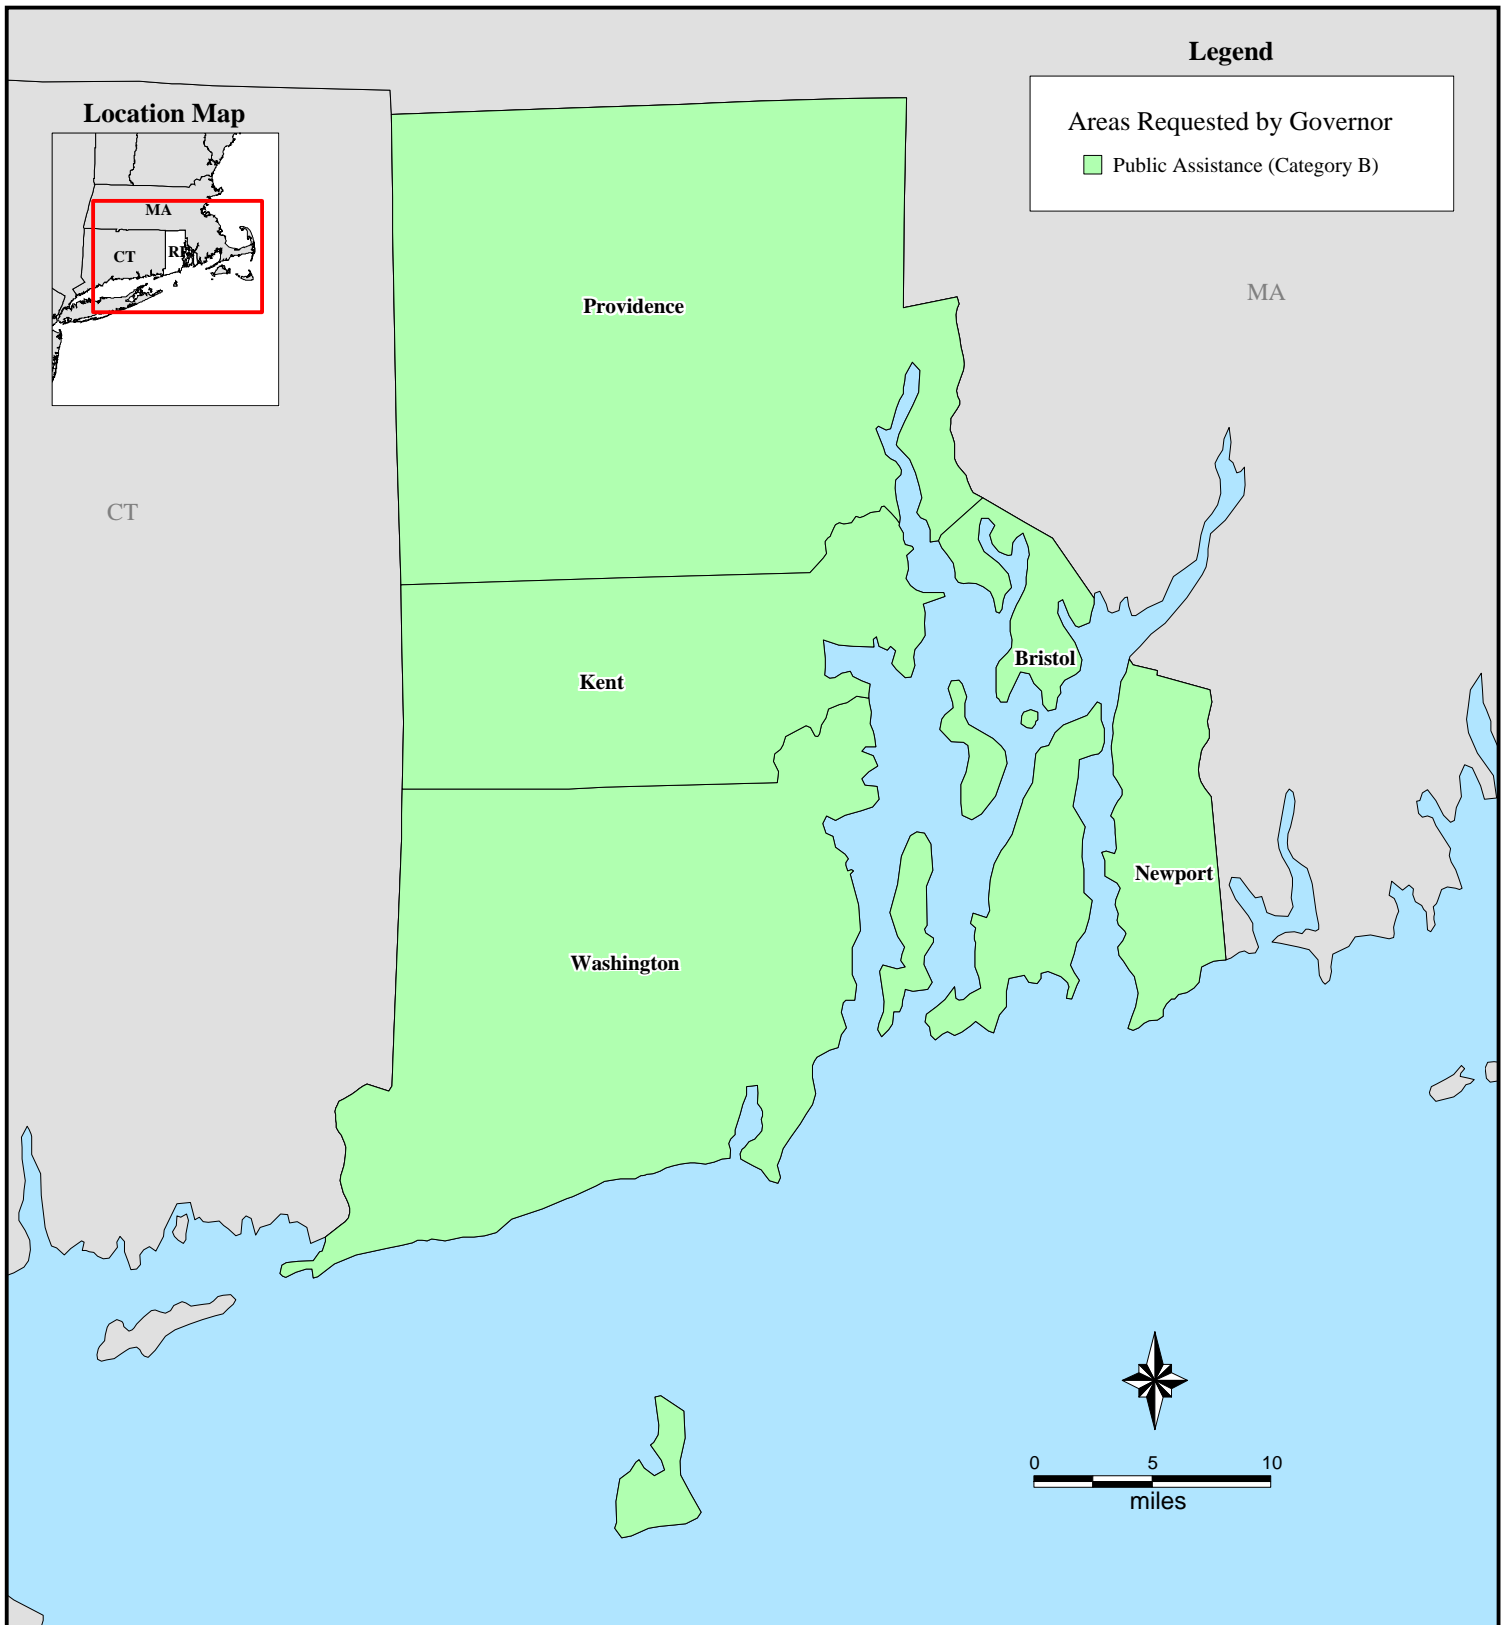

FEMA-3203-EM, Rhode Island Emergency Declaration as of 02/17/2005

ITS Mapping and Analysis Center
Washington, DC
2/18/2005 -- 10:02:41 EST