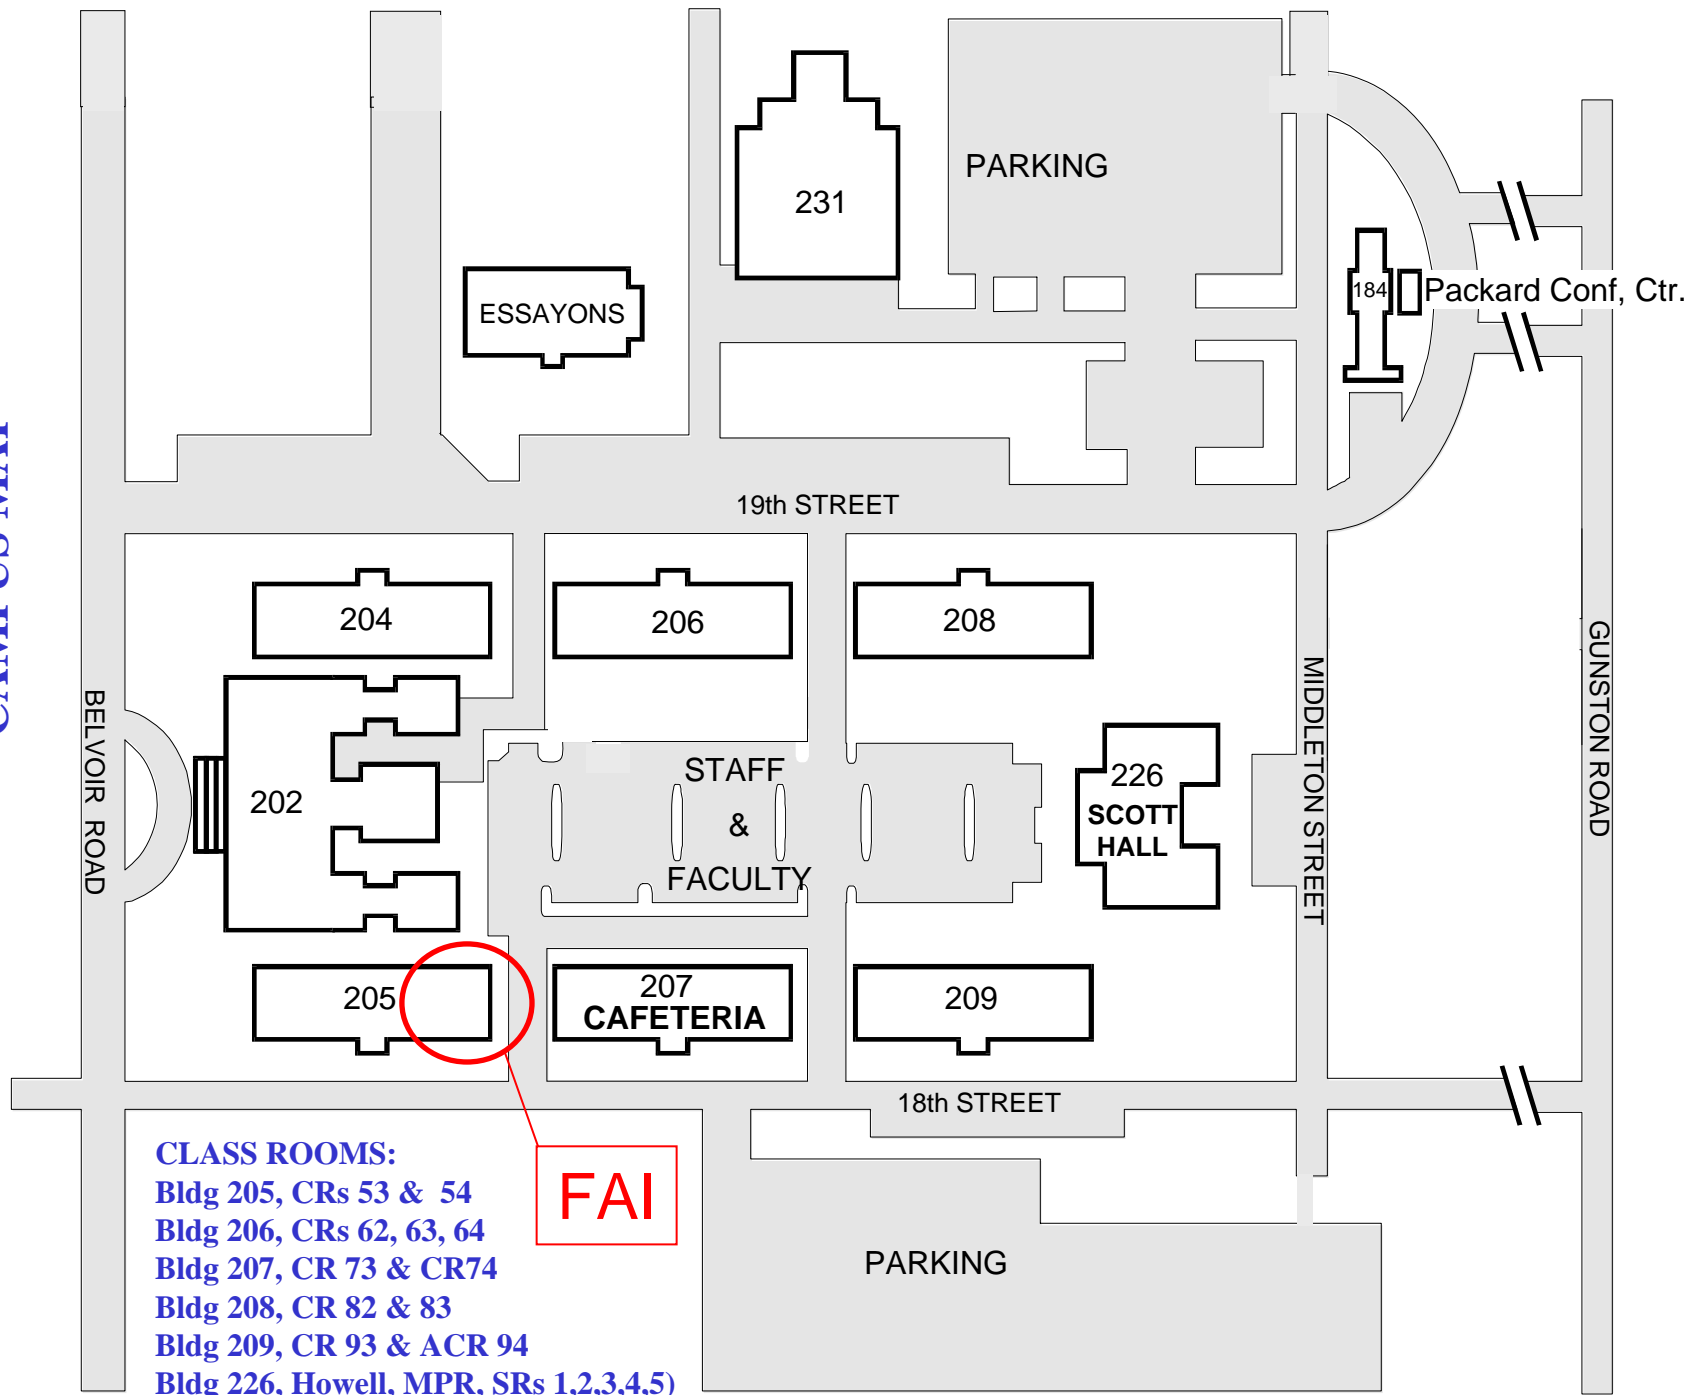

**DEFENSE ACQUISITION UNIVERSITY
CAMPUS MAP**

- CLASS ROOMS:**
Bldg 205, CRs 53 & 54
Bldg 206, CRs 62, 63, 64
Bldg 207, CR 73 & CR74
Bldg 208, CR 82 & 83
Bldg 209, CR 93 & ACR 94
Bldg 226, Howell, MPR, SRs 1,2,3,4,5)