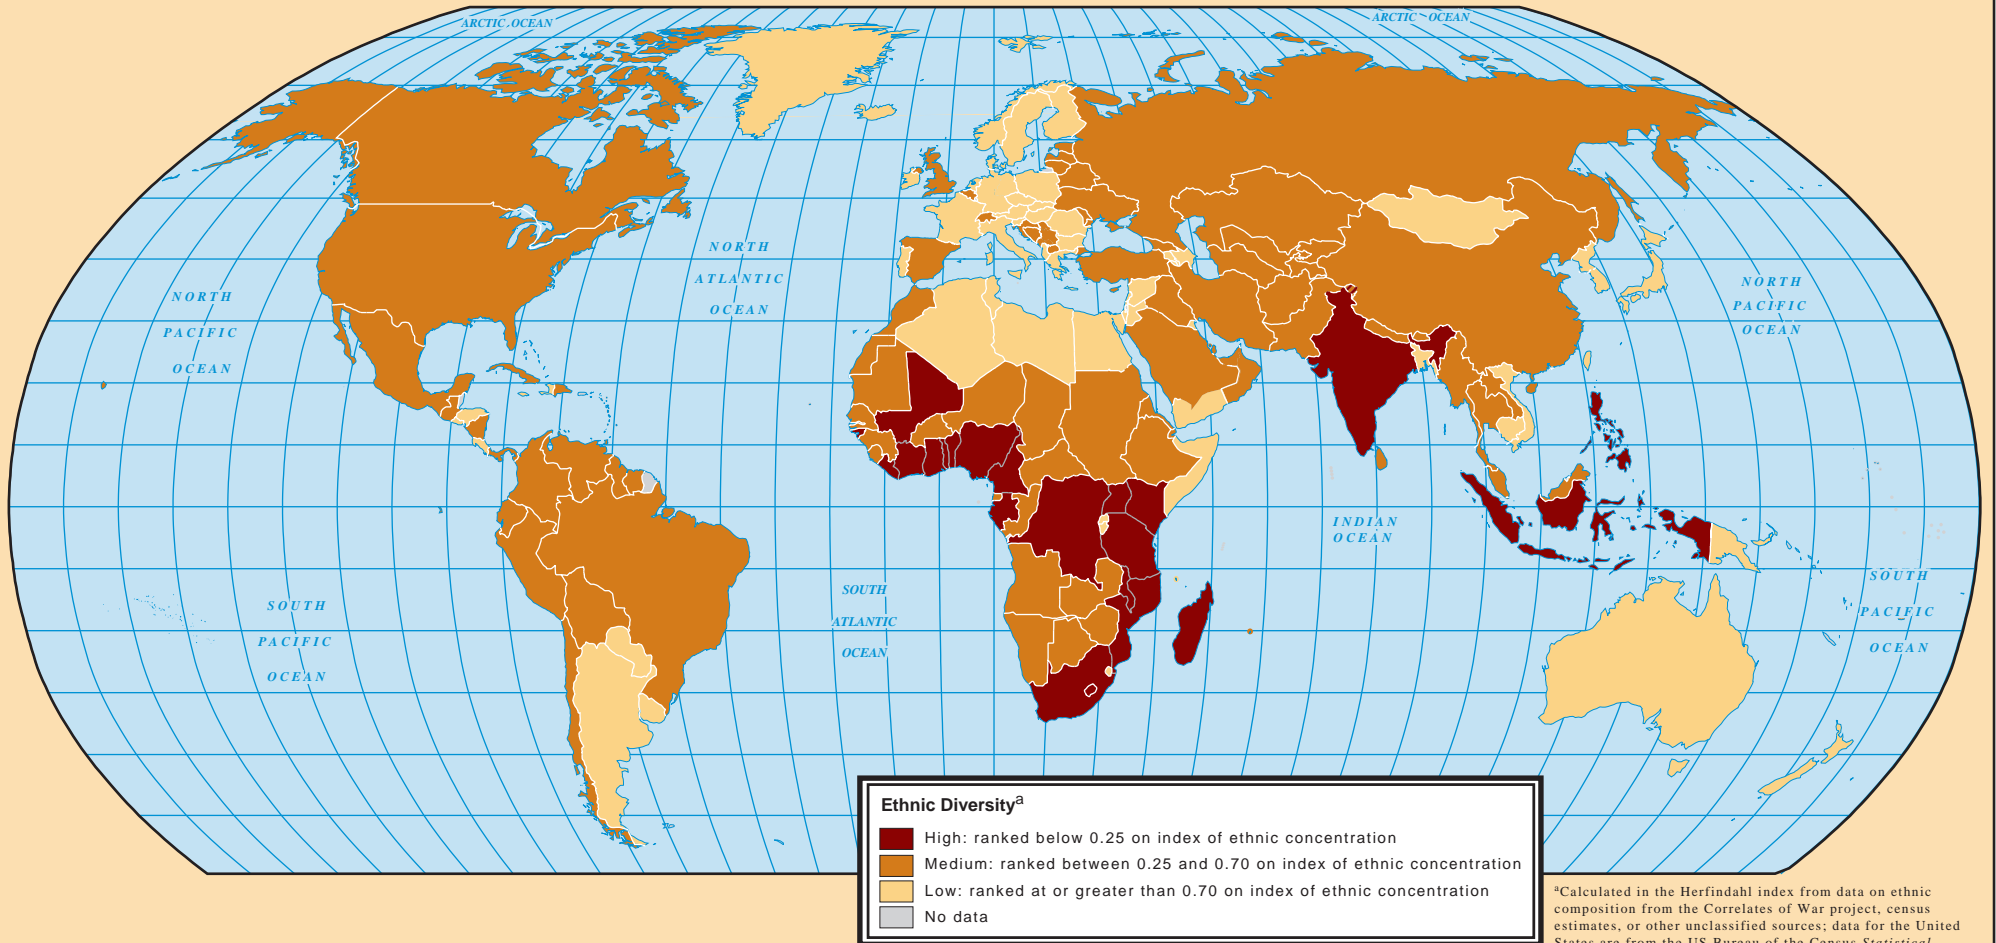

## Current Ethnic Diversity of States

<sup>a</sup>Calculated in the Herfindahl index from data on ethnic composition from the Correlates of War project, census estimates, or other unclassified sources; data for the United States are from the US Bureau of the Census *Statistical Abstract of the United States, 1998*. Other data are derived from the State Failure Project.