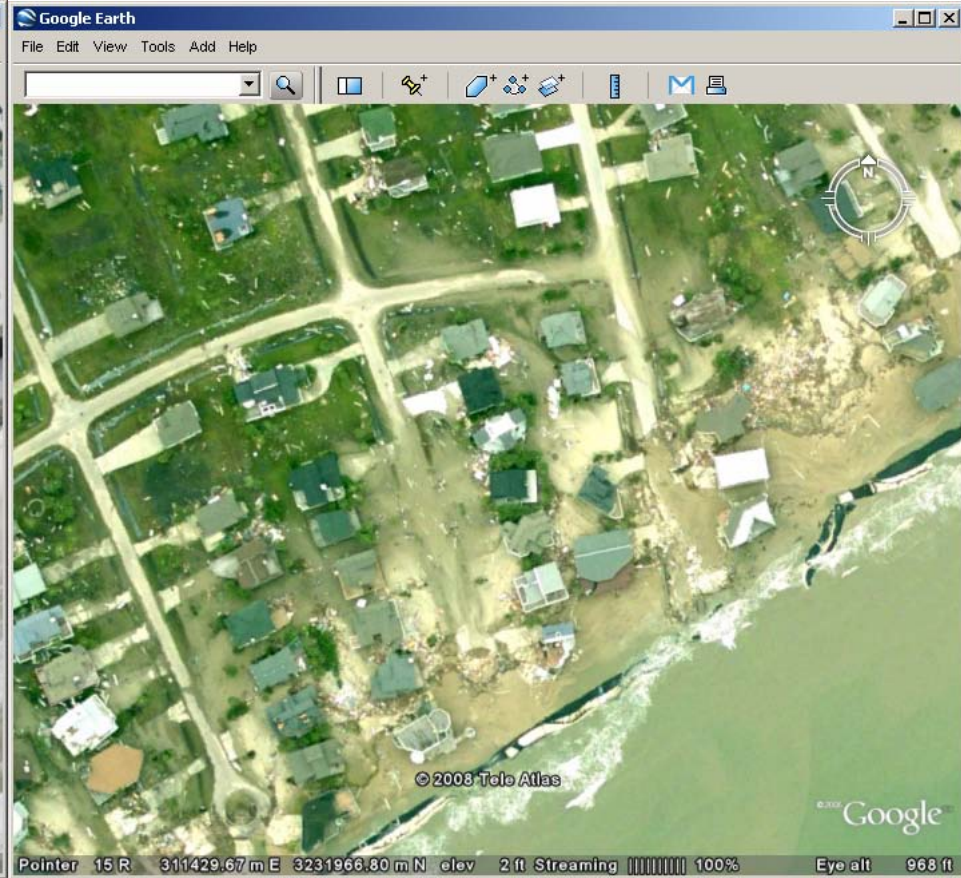

# Galveston Island, TX

2008 Google Earth®

NOAA Imagery 14 Sept 2008