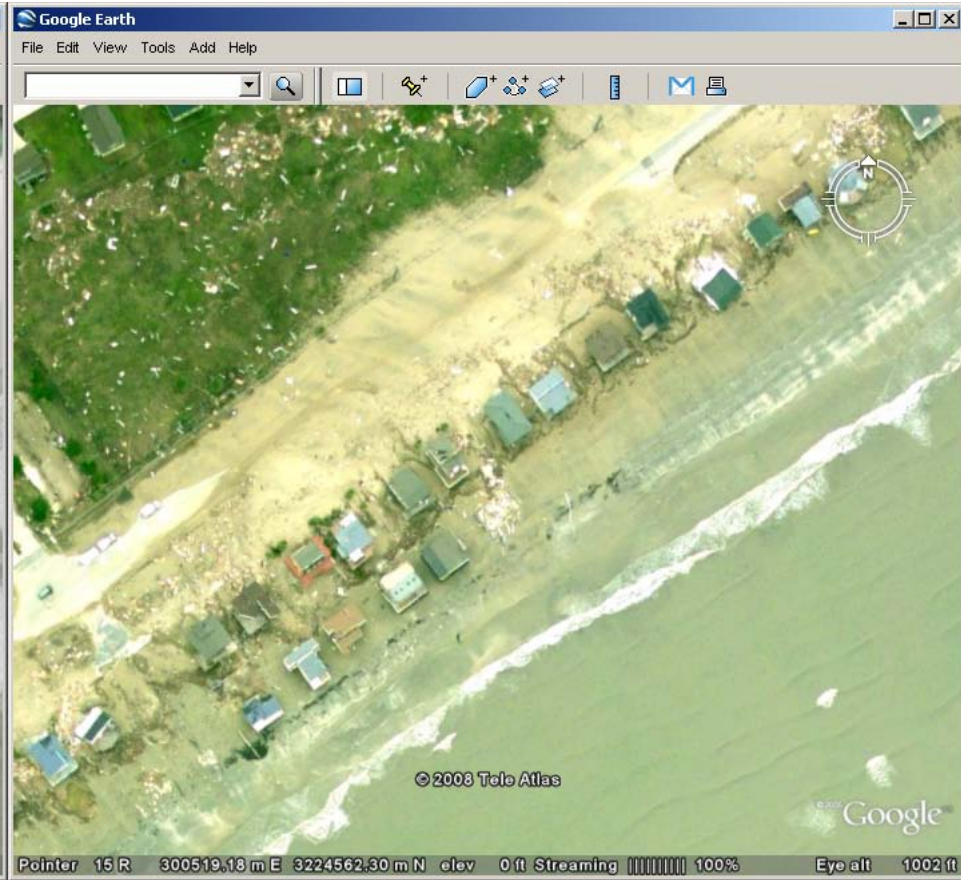

# Galveston Island, TX

2008 Google Earth®

NOAA Imagery 14 Sept 2008