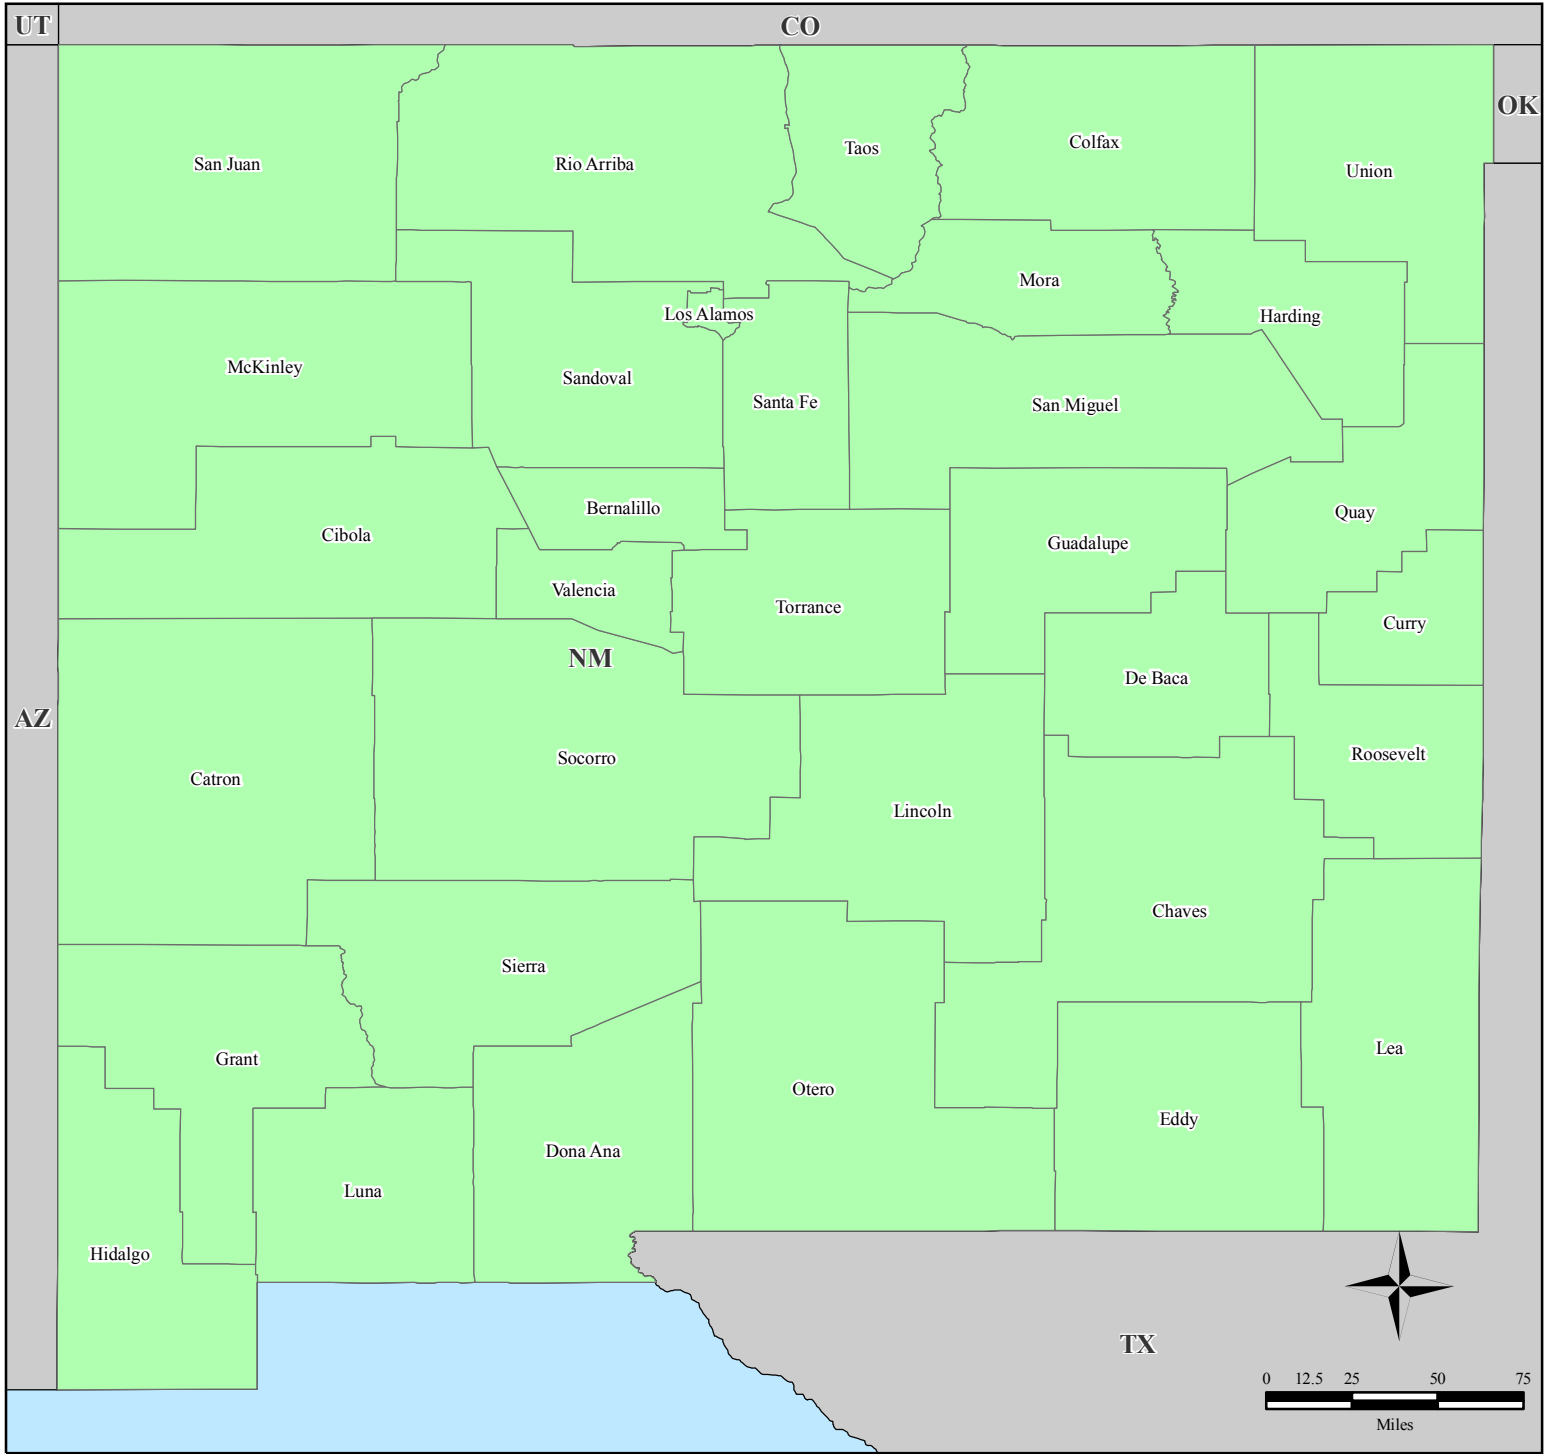

FEMA-3229-EM, New Mexico

Disaster Declaration as of 09/08/2005

Location Map

Legend

FEMA

*ITS Mapping and Analysis Center
Washington, DC
09/08/05 -- 16:18:00 EDT*