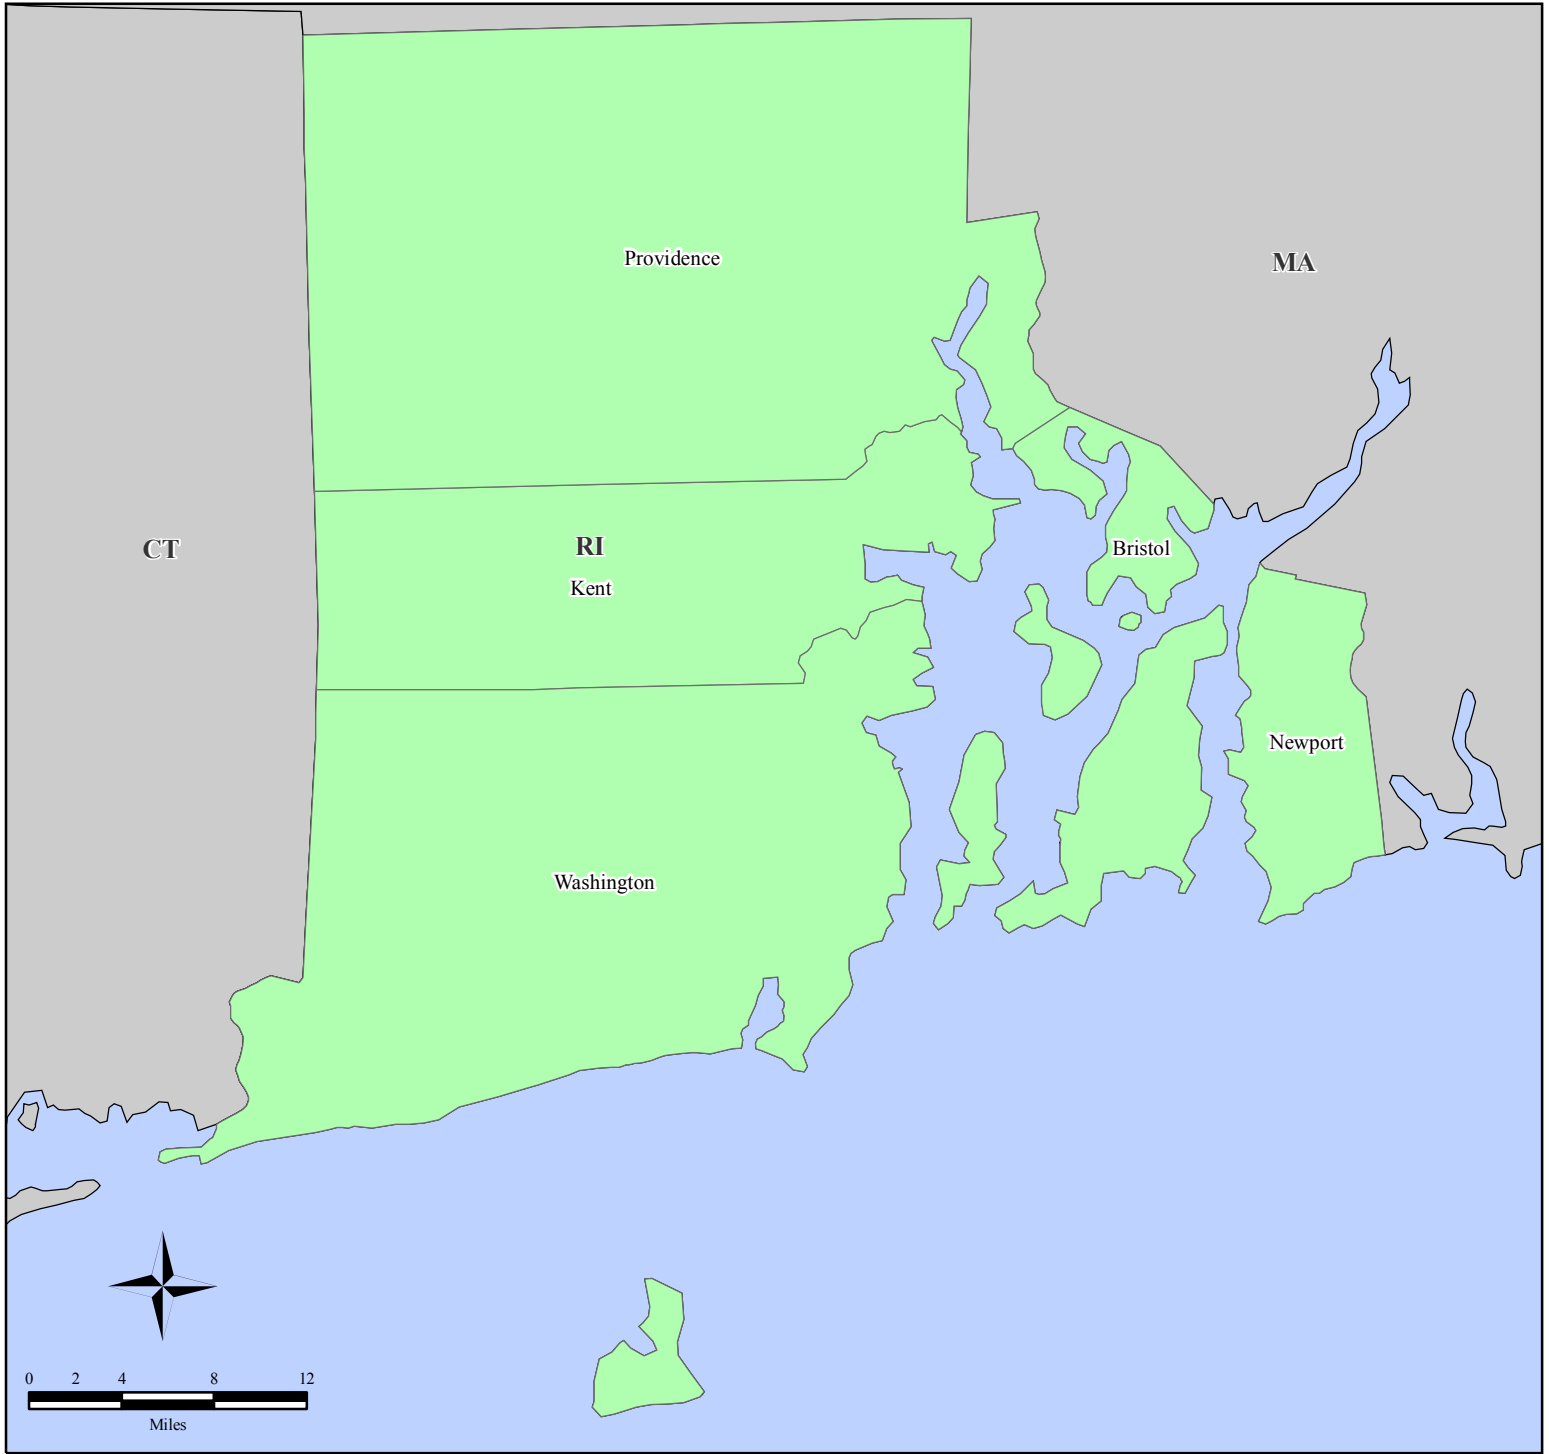

# FEMA-3255-EM, Rhode Island Emergency Declaration as of 09/19/2005

Location Map

Legend

**FEMA**

*ITS Mapping and Analysis Center  
Washington, DC  
09/27/05 -- 16:57:00 EDT*