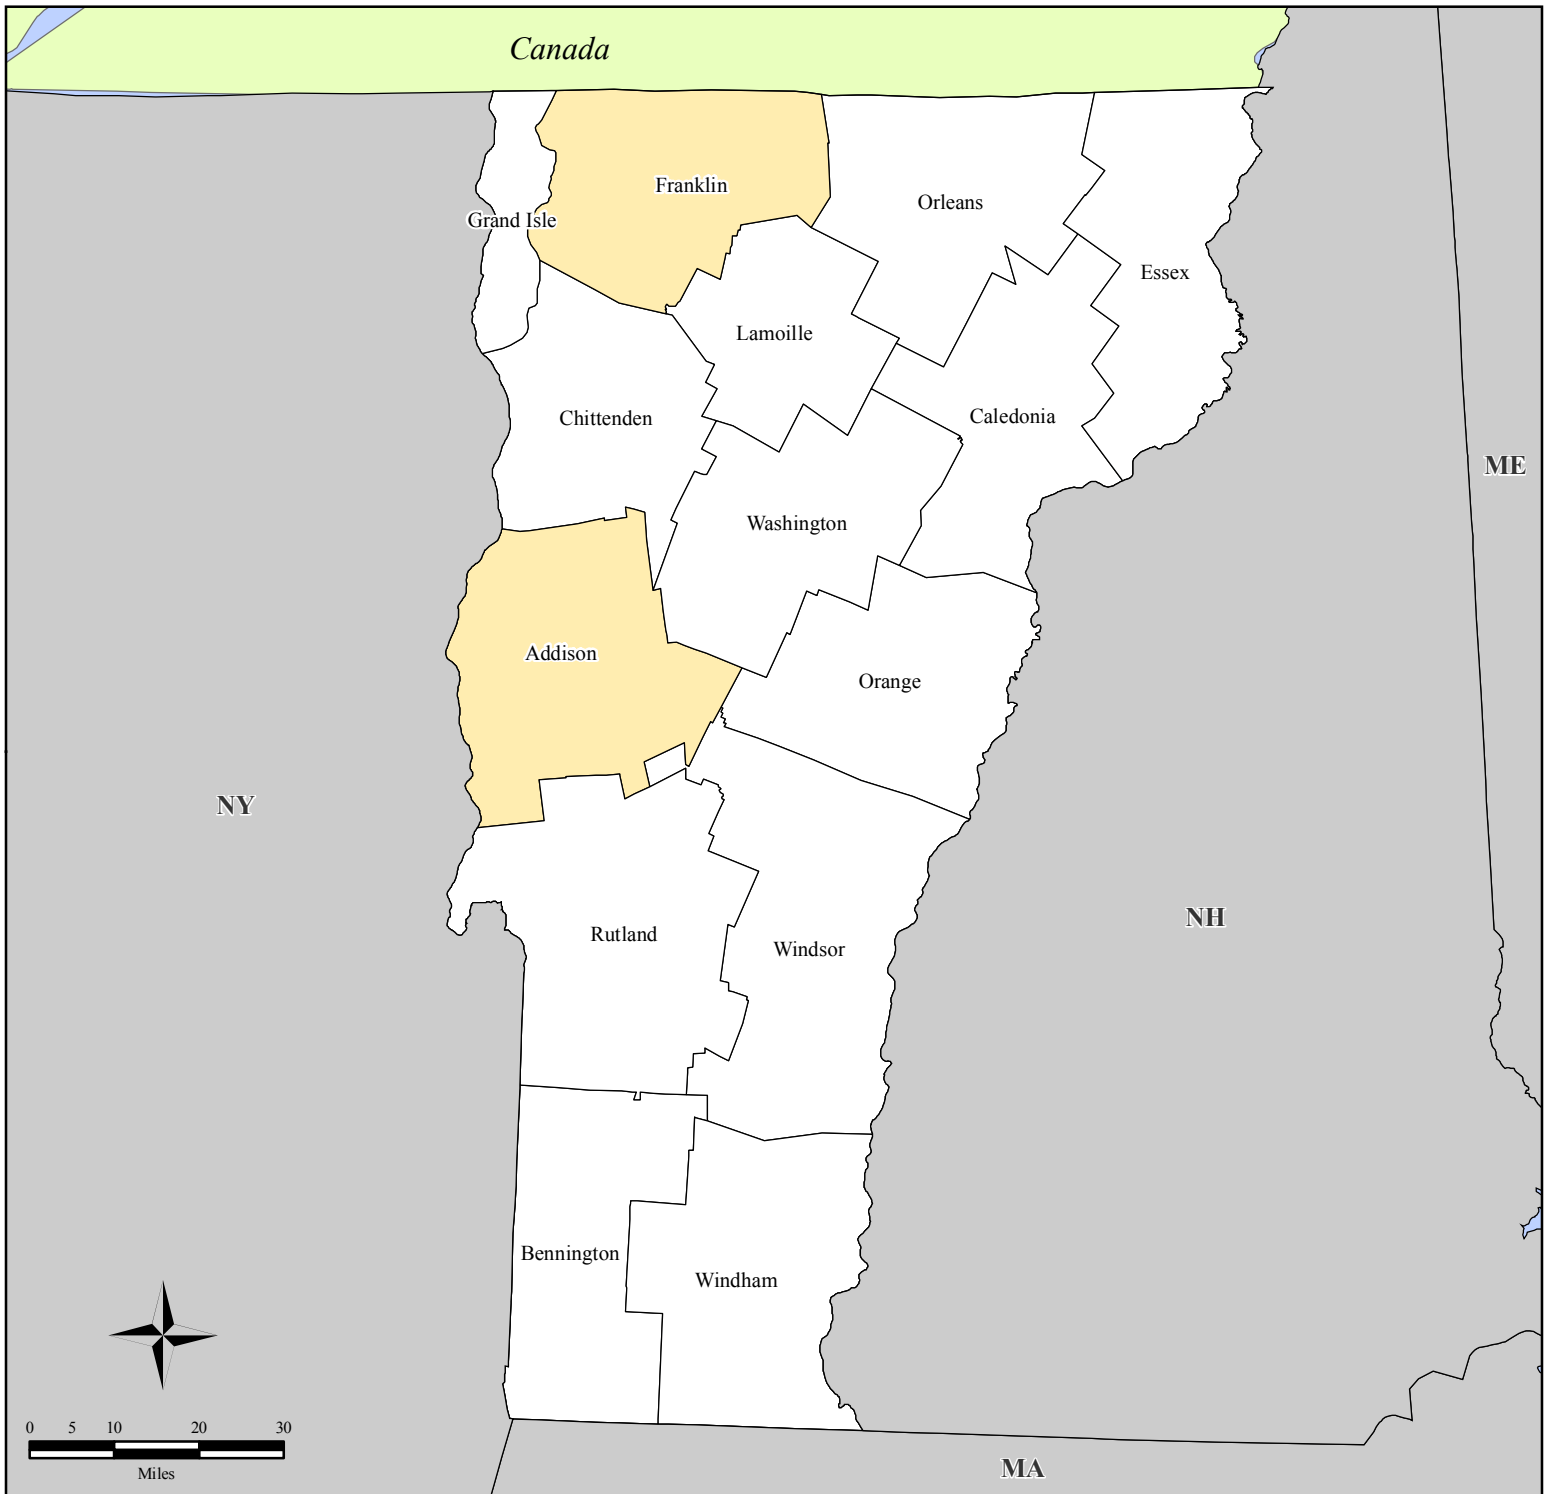

# FEMA-1778-DR, Vermont Disaster Declaration as of 07/15/2008

Location Map

Legend

Designated Counties

-  No Designation
-  Public Assistance

All counties are eligible for Hazard Mitigation

**FEMA**

ITS Mapping & Analysis Center  
Washington, DC