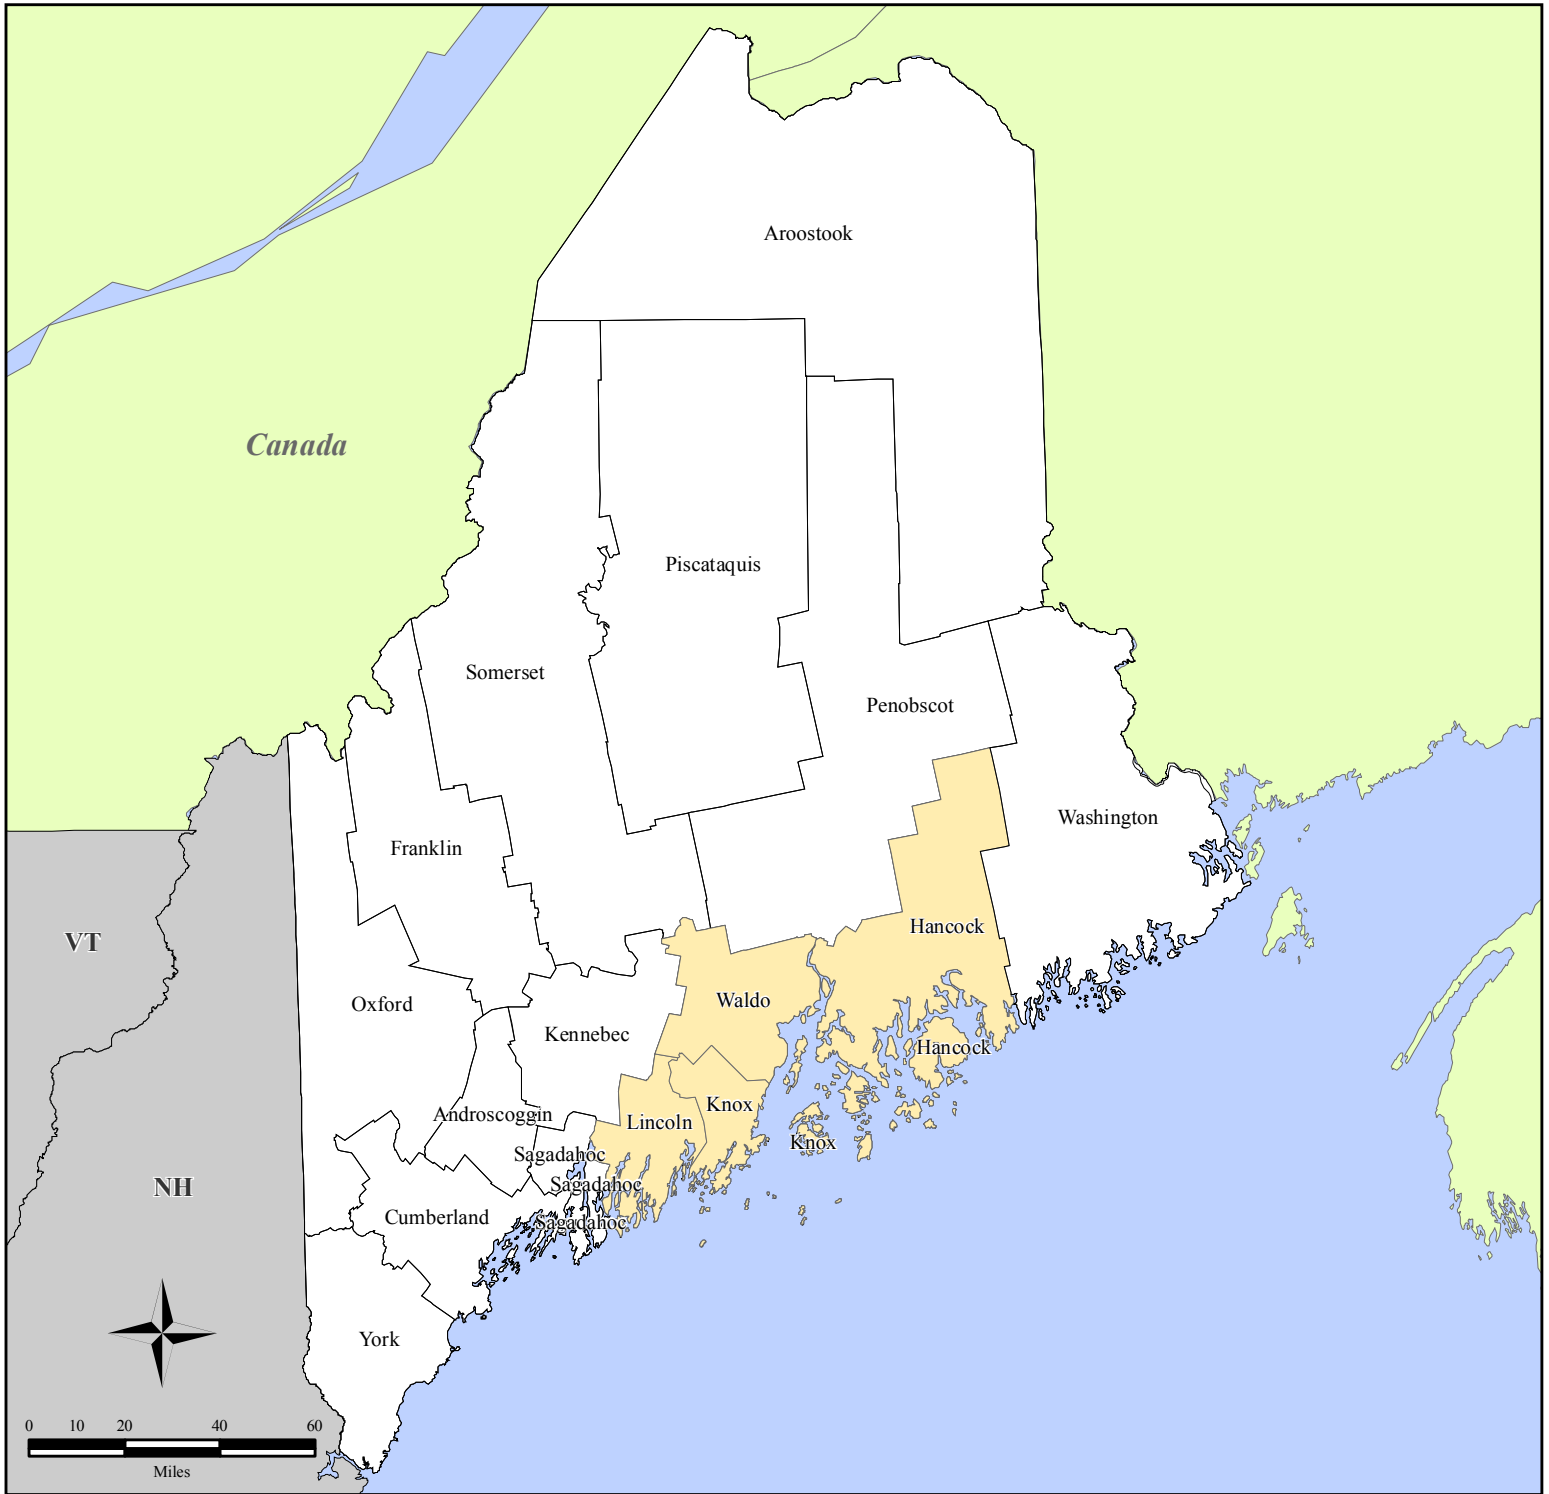

FEMA-1691-DR, Maine

Disaster Declaration as of 04/20/2007

Location Map

Legend

All counties are eligible for Hazard Mitigation

FEMA

*ITS Mapping & Analysis Center
Washington, DC*

04/23/07 -- 08:09 AM EDT