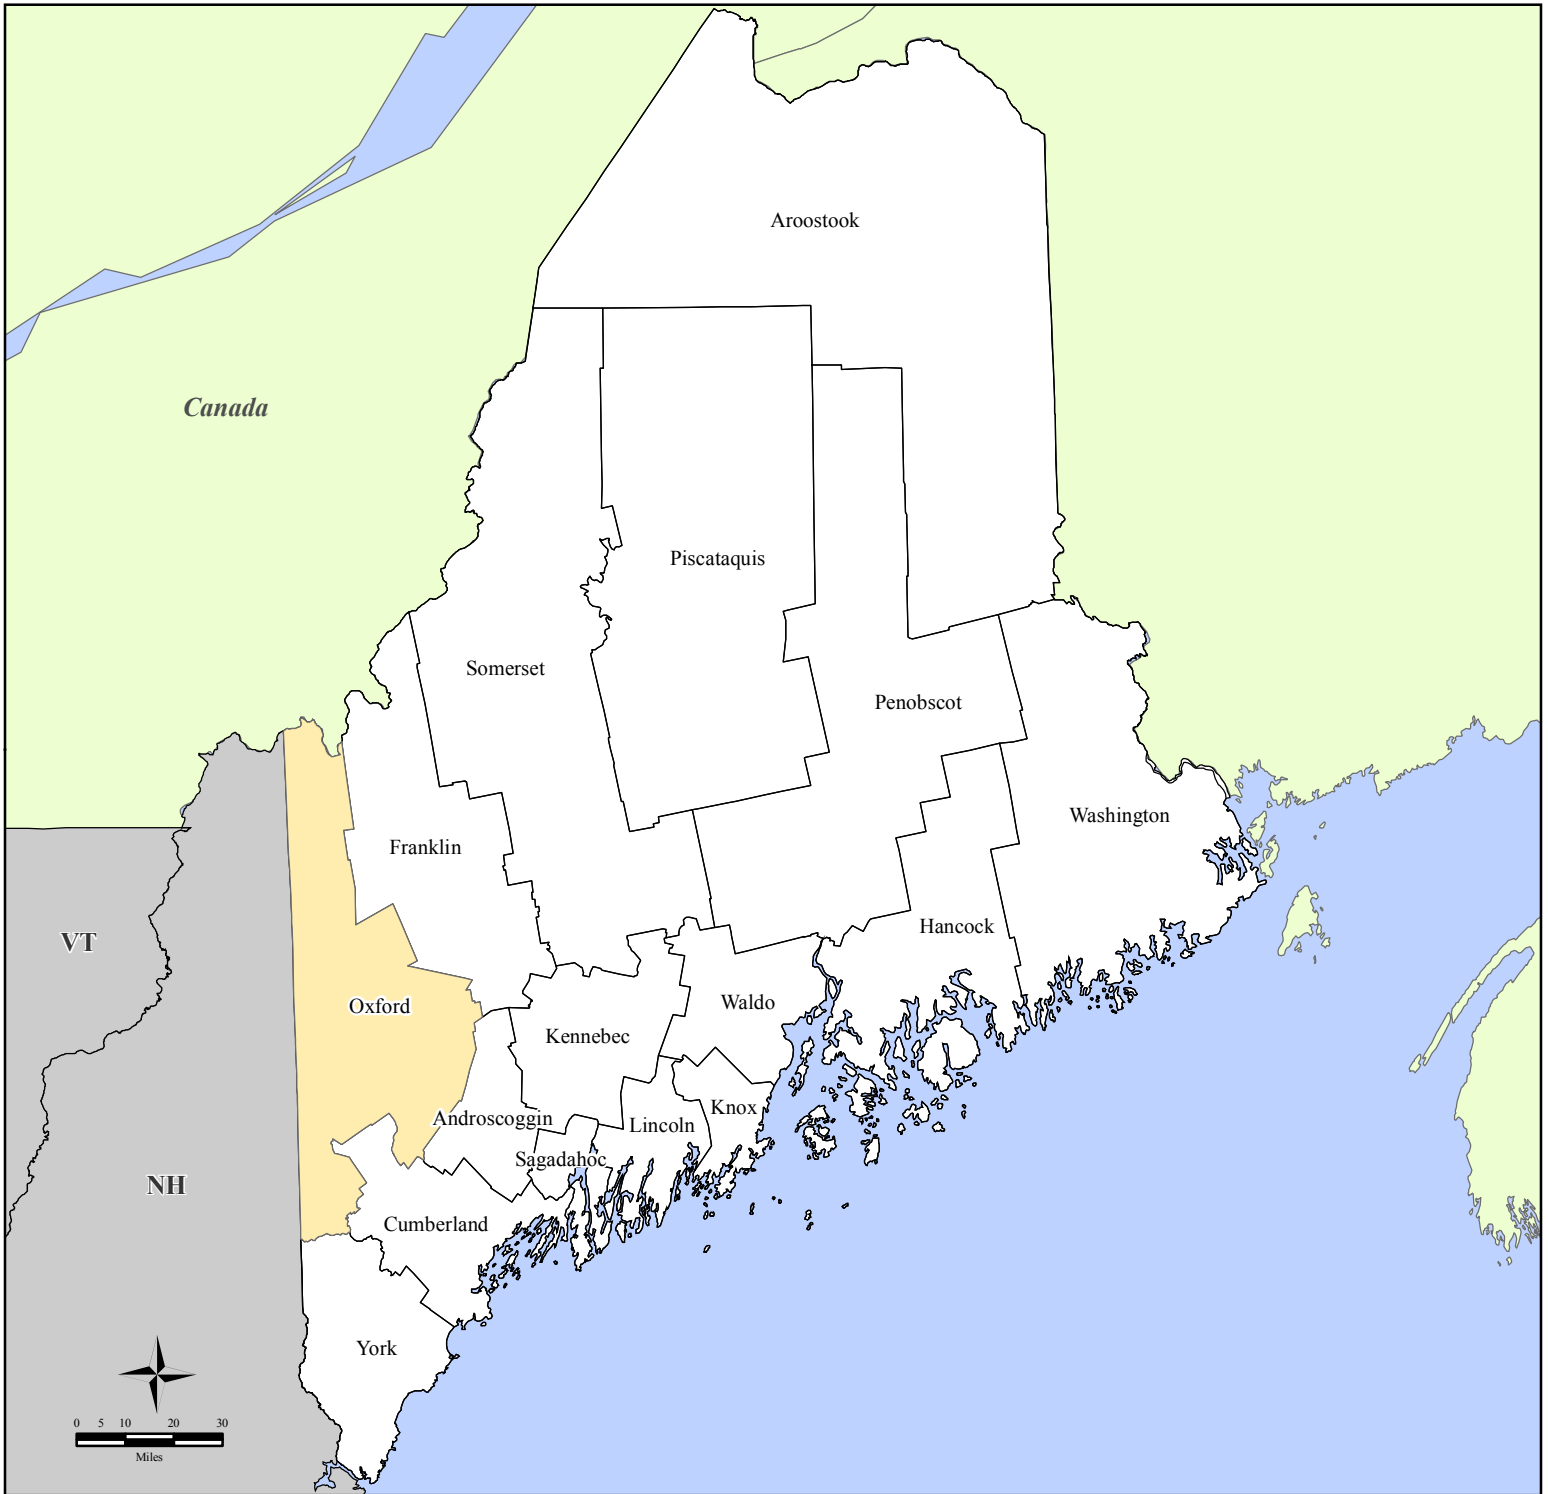

# FEMA-1716-DR, Maine

## Disaster Declaration as of 08/08/2007

**Location Map**

**Legend**

**Designated Counties**

- No Designation
- Public Assistance

**FEMA**

*ITS Mapping & Analysis Center  
Washington, DC*

*08/08/07 -- 02:26 PM EDT*