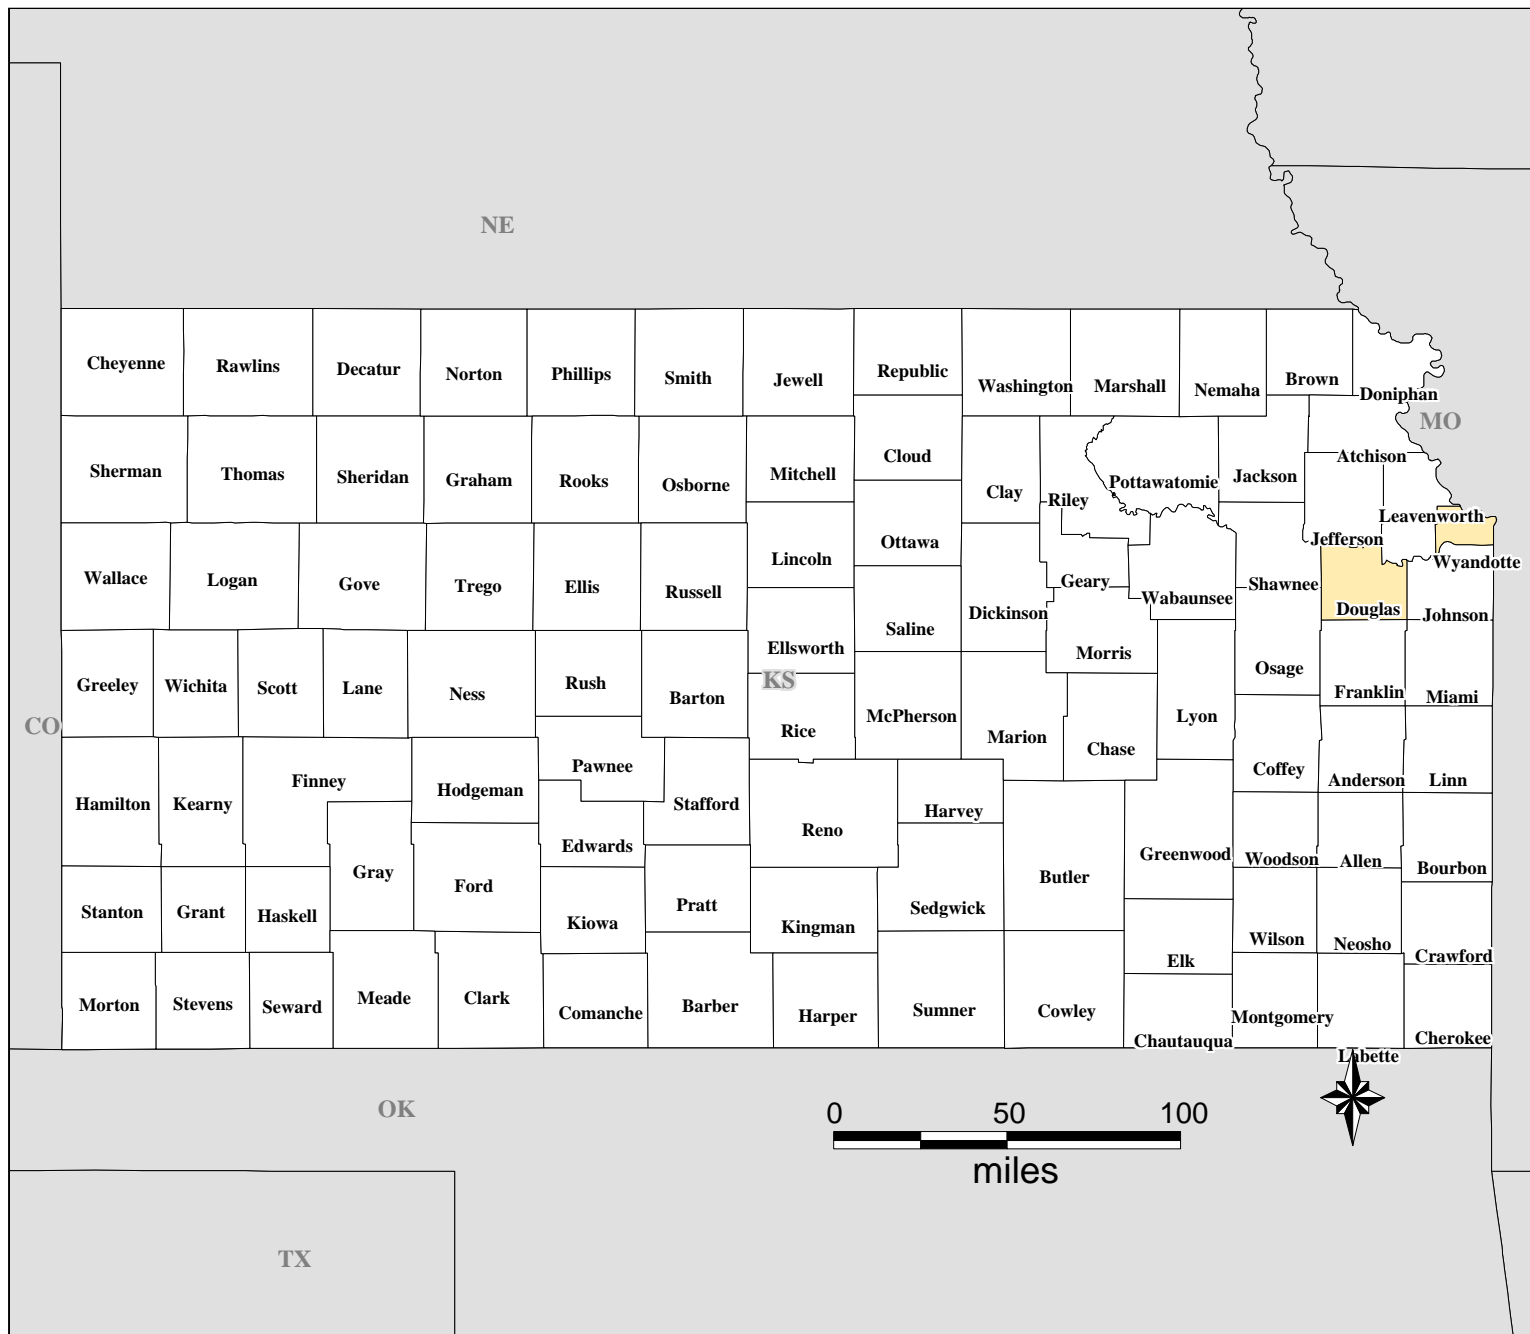

FEMA-1562-DR, Kansas

Disaster Declaration as of 09/30/2004

Legend

Designated Counties
(All counties are eligible for Hazard Mitigation)

- Public Assistance (2)

FEMA

ITS Mapping and Analysis Center
Washington, DC
09/30/2004 -- 14:10:27 EDT