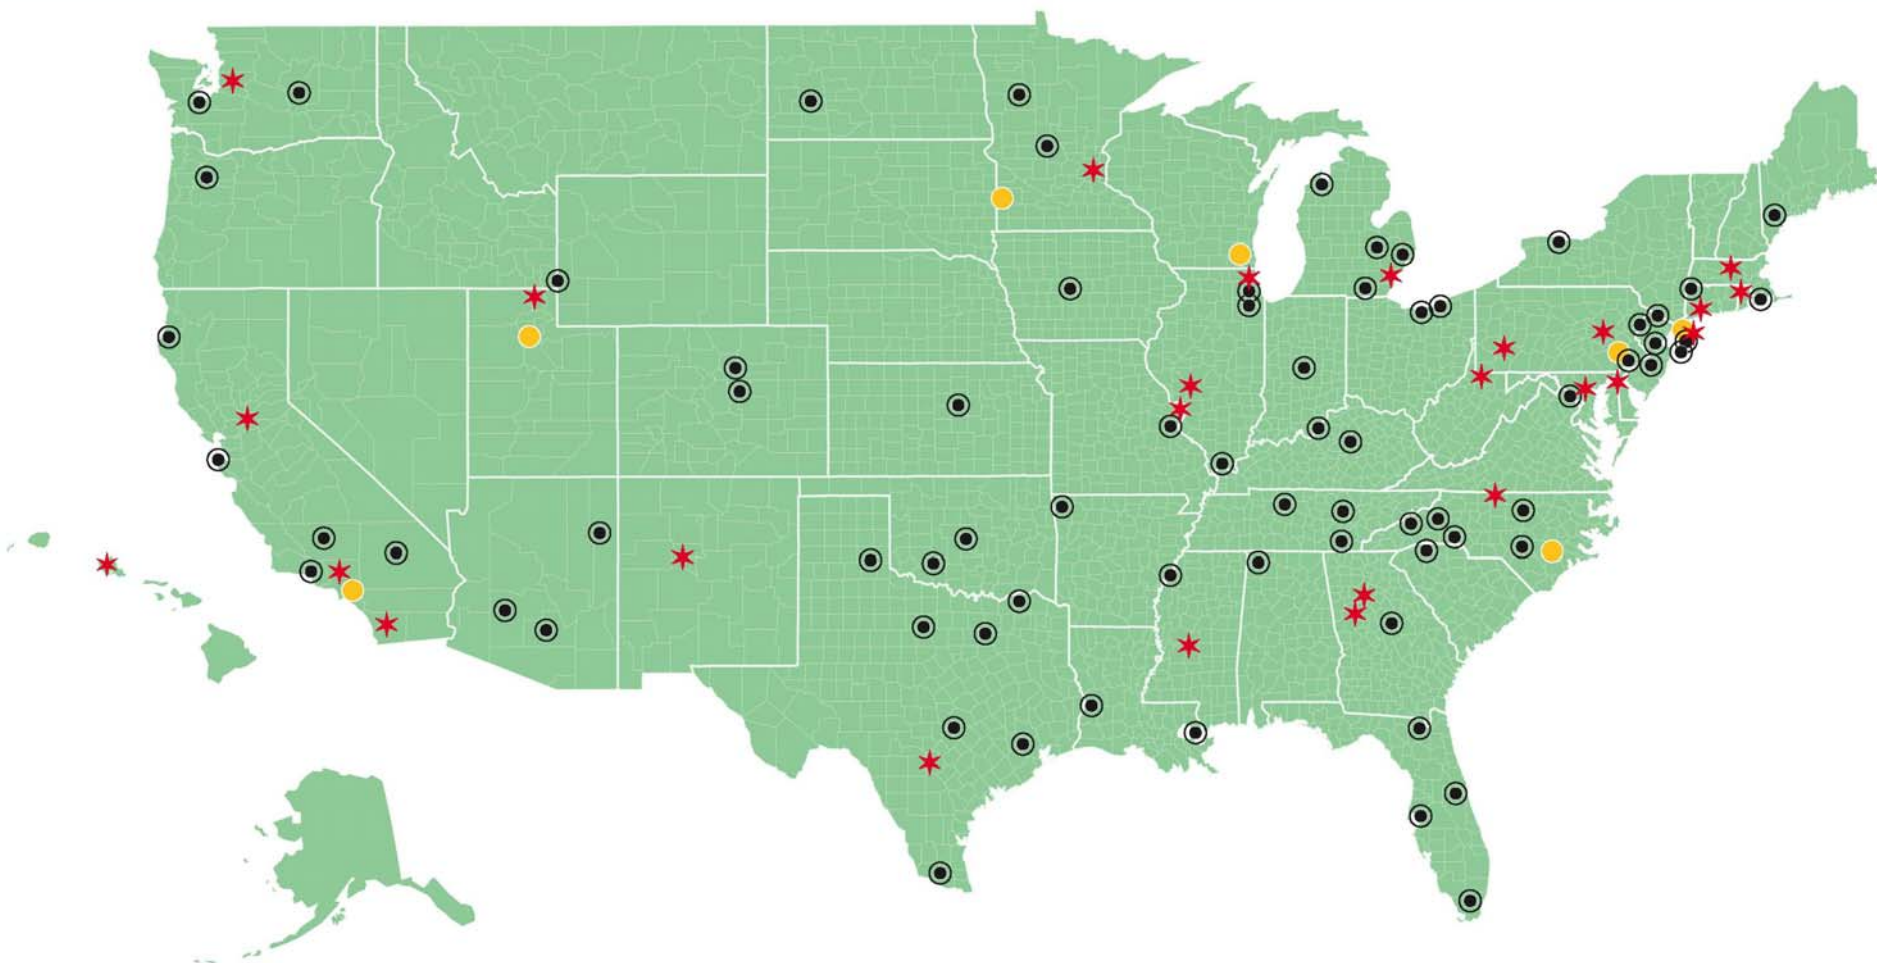

National Children's Study Locations

Map Legend

- ★ 2007 Locations
- Vanguard Locations
- ◎ 2008-2010 Locations

National Children's Study Locations

★ 2007 Locations

● Vanguard Locations

◎ 2008–2010 Locations

★ 2007 Locations

Los Angeles County, CA
Sacramento County, CA
San Diego County, CA
New Haven County, CT
New Castle County, DE
DeKalb County, GA
Fayette County, GA
Honolulu County, HI
Cook County, IL
Macoupin County, IL
Worcester County, MA
Baltimore County, MD
Wayne County, MI
Ramsey County, MN
St. Louis, MO
Hinds County, MS
Rockingham County, NC
Valencia County, NM
Nassau County, NY
Schuylkill County, PA
Westmoreland County, PA
Providence County, RI
Bexar County, TX
Cache County, UT
King County, WA
Marion County, WV

● Vanguard Locations

Orange County, CA
Duplin County, NC
New York City (Queens), NY
Montgomery County, PA
Salt Lake County, UT
Waukesha County, WI
Lincoln, Pipestone, and Yellow
Medicine Counties, MN, and
Brookings County, SD

◎ 2008–2010 Locations

Colbert County, AL
Benton County, AR
Apache County, AZ
Maricopa County, AZ
Pinal County, AZ
Humboldt County, CA
Kern County, CA
San Bernardino County, CA
San Mateo County, CA
Ventura County, CA
Denver, CO
Douglas County, CO
Litchfield County, CT
Baker County, FL
Hillsborough County, FL
Miami-Dade County, FL
Orange County, FL
Baldwin County, GA
Polk County, IA
Bear Lake County, ID and Lincoln
and Uinta Counties, WY
DuPage County, IL
Johnson, Union, and Williamson
Counties, IL
Will County, IL
Marion County, IN
Saline County, KS
Jefferson County, KY
Jessamine County, KY
Beauregard and Vernon Parishes, LA
New Orleans, LA
Bristol County, MA
Montgomery County, MD
Cumberland County, ME
Genesee County, MI
Grand Traverse County, MI
Lenawee County, MI
Macomb County, MI