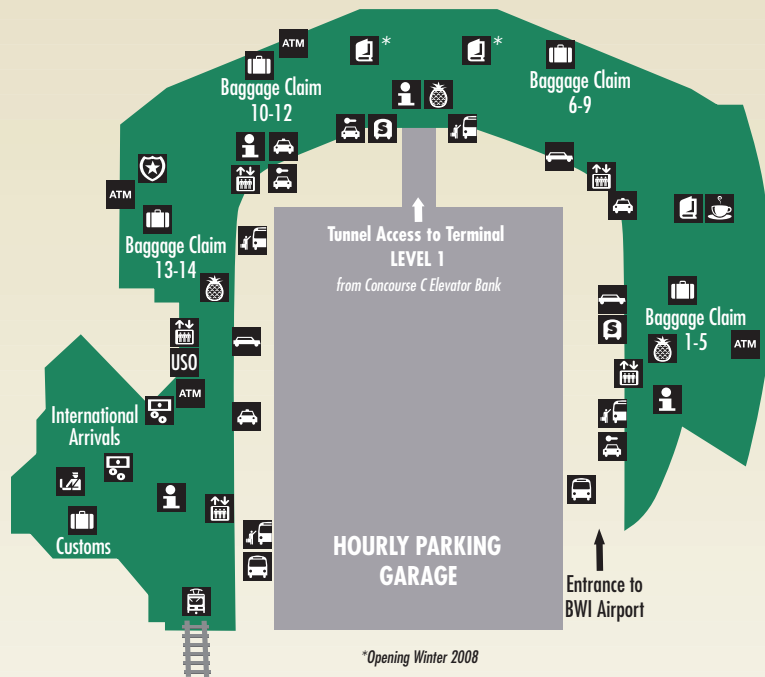

# Terminal Map—Lower Level

## SERVICES

-  Automatic Teller Machine
-  Baggage Claim
-  Currency Exchange
-  Customs and Border Protection
-  Elevator
-  Euro Café
-  Hudson News
-  Information
-  Maryland Welcome Center
-  Pay & Go Station
-  Police
-  United Service Organizations

## GROUND TRANSPORTATION

-  Light Rail
-  Limousine
-  Parking Shuttle/Amtrak-MARC
-  Public Transit Regional Bus/MTA
-  SuperShuttle and Airport Shuttle
-  Taxi Stand
-  Car Rental Shuttle

Ground Transportation  
Shuttle Locations  
Baggage Claim  
International Arrivals