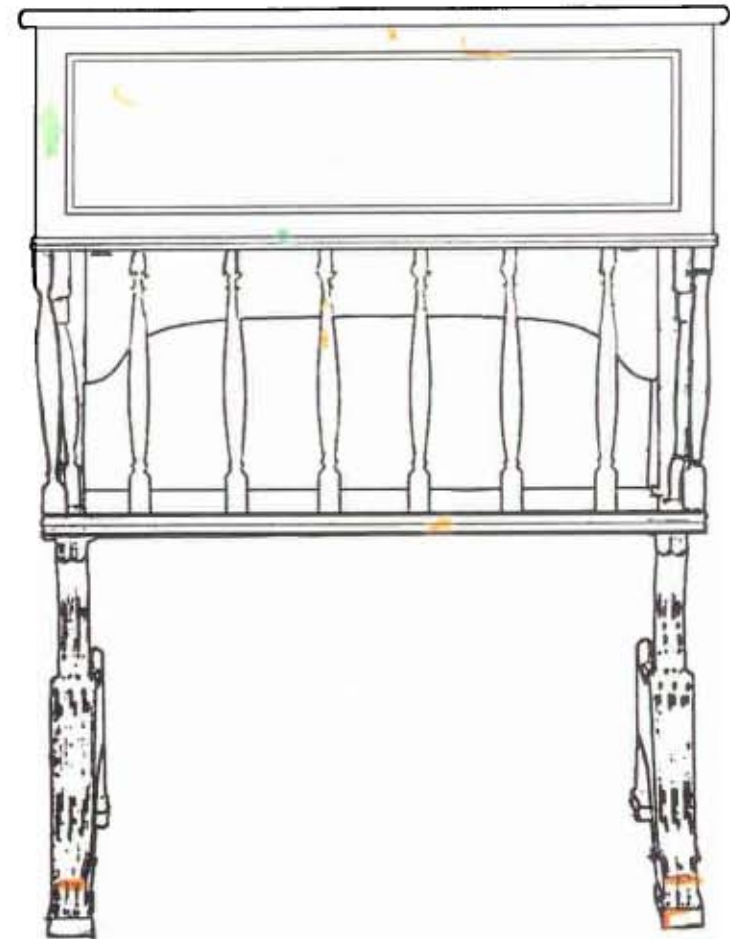

Front View

Rear View

Loose/broken/delaminated
Damage/wear/hole

Previous repair
Replaced piece

Missing
Spindles not original to desk

Add-ons
Inscriptions

Right Side

- Loose/broken/delaminated
- Previous repair
- Damage/wear/hole
- Replaced piece

Left Side

- Missing
- Add-ons
- Spindles not original to desk
- Inscriptions

Top

 Loose/broken/delaminated
 Damage/wear/hole

 Previous repair
 Replaced piece

 Missing
 Spindles not original to desk

 Add-ons
 Inscriptions

Bottom

Bottom

■ Loose/broken/delaminated
■ Damage/wear/hole

■ Previous repair
■ Replaced piece

■ Missing
■ Spindles not original to desk

■ Add-ons
■ Inscriptions

Drawer Front, Outer Surface

Rear Surface of Drawer Front

Loose/broken/delaminated
Damage/wear/hole

Previous repair
Replaced piece

Missing
Spindles not original to desk

Add-ons
Inscriptions

Inside Surface of Left Drawer Side

Inside Surface of Right Drawer Side

Loose/broken/delaminated
Damage/wear/hole