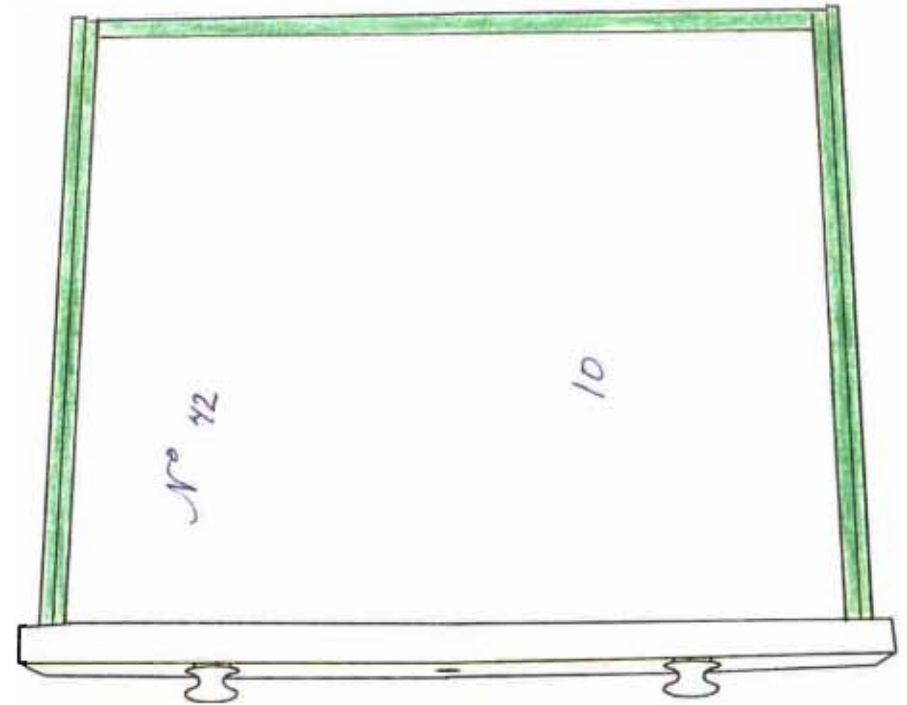

Upper Surface of Drawer Bottom

Lower Surface of Drawer Bottom

Loose/broken/delaminated
 Damage/wear/hole

Previous repair
 Replaced piece

Missing

Spindles not original to desk

Add-ons

Inscriptions