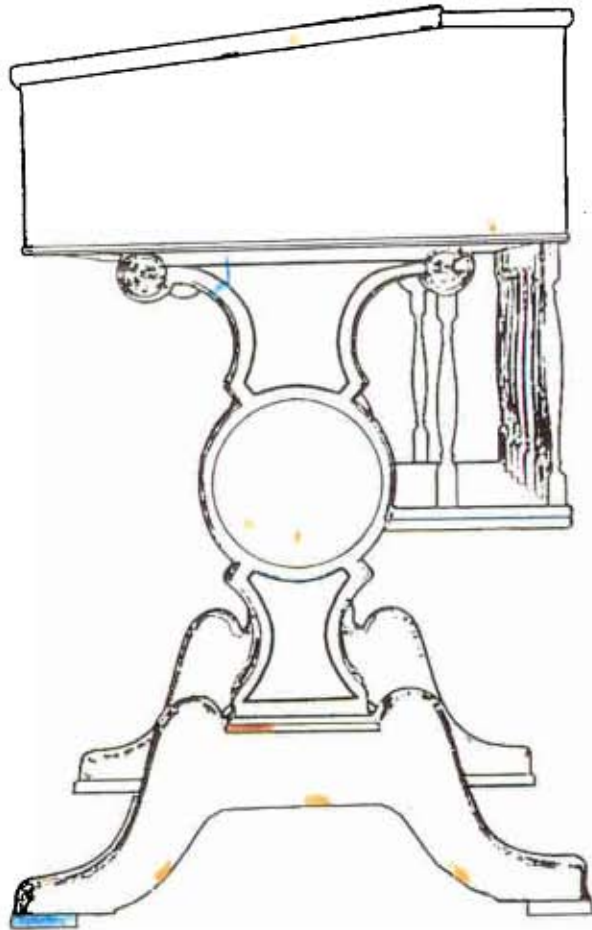

Front View

Rear View

 Loose/broken/delaminated
 Damage/wear/hole

 Previous repair
 Replaced piece

 Missing
 Spindles not original to desk

 Add-ons
 Inscriptions

Right Side

- Loose/broken/delaminated
- Previous repair
- Damage/wear/hole
- Replaced piece

Left Side

- Missing
- Add-ons
- Spindles not original to desk
- Inscriptions

Top

 Loose/broken/delaminated

 Previous repair

 Missing

 Add-ons

 Damage/wear/hole

 Replaced piece

 Spindles not original to desk

 Inscriptions

Bottom

Loose/broken/delaminated
Damage/wear/hole

Previous repair
Replaced piece

Bottom

Missing
Spindles not original to desk

Inside Surface of Left Drawer Side

Inside Surface of Right Drawer Side

Red square: Loose/broken/delaminated
Orange square: Damage/wear/hole

Blue square: Previous repair
Green square: Replaced piece

Light orange square: Missing
Pink square: Spindles not original to desk