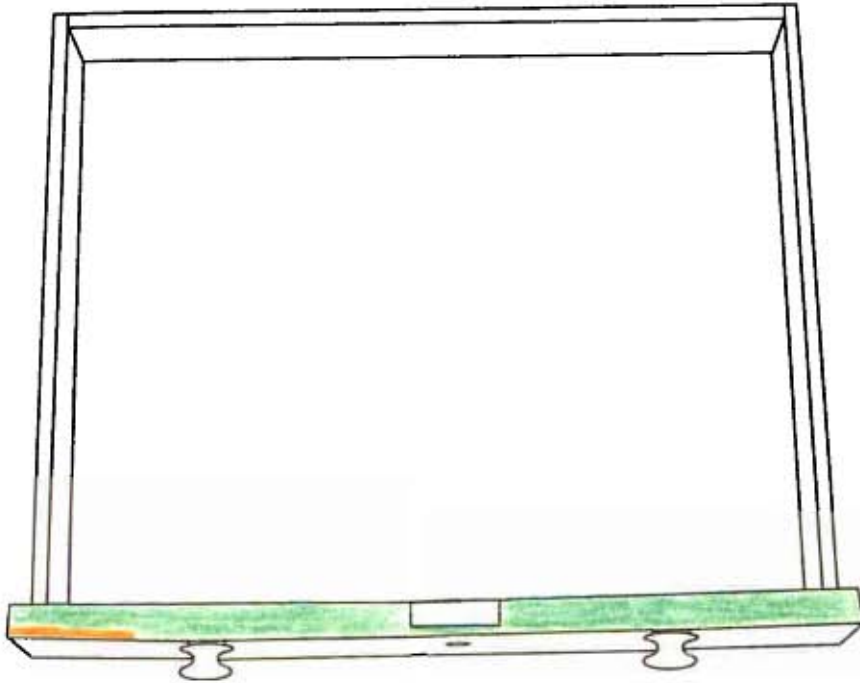

Upper Surface of Drawer Bottom

Lower Surface of Drawer Bottom

Loose/broken/delaminated
 Damage/wear/hole

Previous repair
 Replaced piece

Missing

Spindles not original to desk

Add-ons

Inscriptions