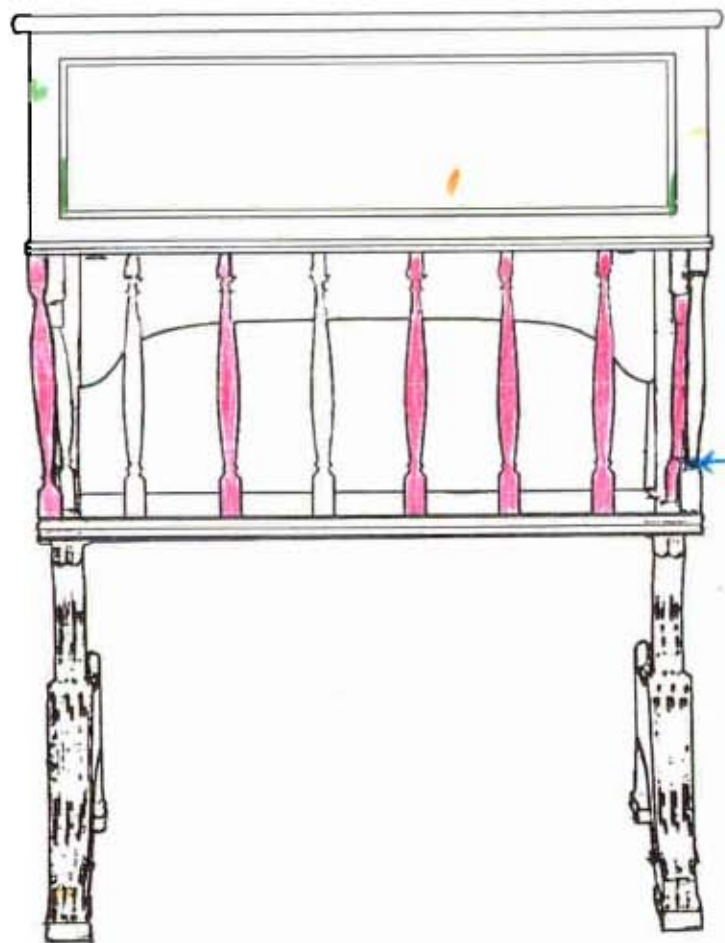

Front View

Rear View

 Loose/broken/delaminated
 Damage/wear/hole

 Previous repair
 Replaced piece

 Missing
 Spindles not original to desk

 Add-ons
 Inscriptions

Right Side

- Loose/broken/delaminated
- Previous repair
- Damage/wear/hole
- Replaced piece

Left Side

- Missing
- Add-ons
- Spindles not original to desk
- Inscriptions

Top

 Loose/broken/delaminated

 Previous repair

 Missing

 Add-ons

 Damage/wear/hole

 Replaced piece

 Spindles not original to desk

 Inscriptions

Bottom

Loose/broken/delaminated
Damage/wear/hole

Previous repair
Replaced piece

Bottom

Missing
Spindles not original to desk

Inside Surface of Left Drawer Side

Inside Surface of Right Drawer Side

Red square: Loose/broken/delaminated
Orange square: Damage/wear/hole

Blue square: Previous repair
Green square: Replaced piece

Light orange square: Missing
Pink square: Spindles not original to desk