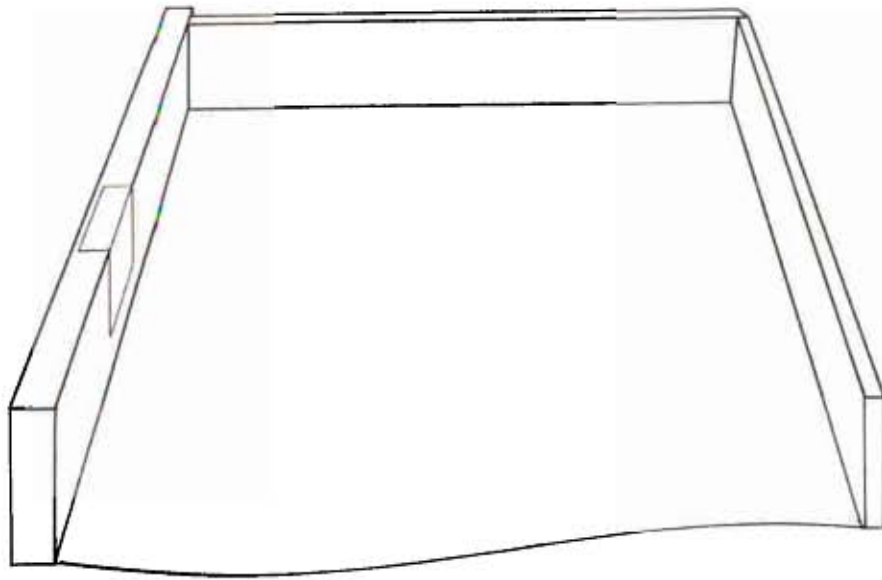

Inside Surface of Left Drawer Side

Inside Surface of Right Drawer Side

Red square: Loose/broken/delaminated
Orange square: Damage/wear/hole

Blue square: Previous repair
Green square: Replaced piece

Light orange square: Missing
Pink square: Spindles not original to desk