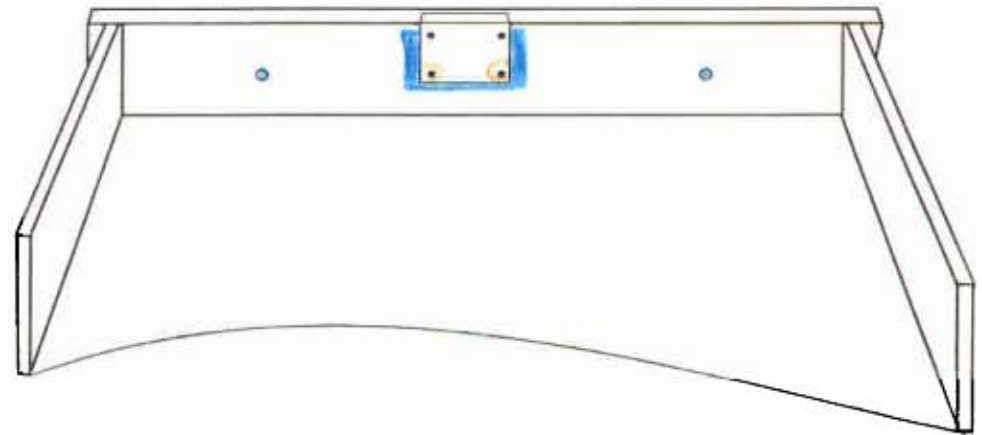

Drawer Front, Outer Surface

Rear Surface of Drawer Front

Loose/broken/delaminated
 Damage/wear/hole

Previous repair
 Replaced piece

Missing
 Spindles not original to desk

Add-ons
 Inscriptions