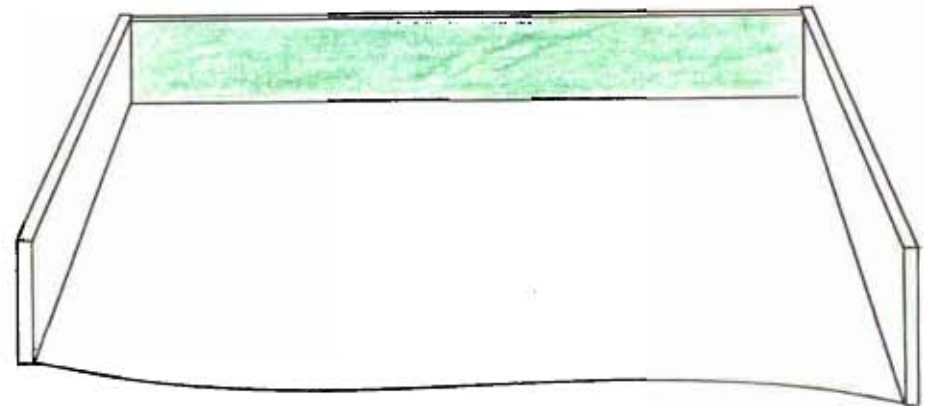

Inside Surface of Left Drawer Side

Inside Surface of Right Drawer Side

Red square: Loose/broken/delaminated
Orange square: Damage/wear/hole

Blue square: Previous repair
Green square: Replaced piece

Light orange square: Missing
Pink square: Spindles not original to desk

Yellow square: Add-ons
Purple square: Inscriptions

Rear Surface of Drawer Back

Front Surface of Drawer Back

 Loose/broken/delaminated
 Damage/wear/hole

 Previous repair
 Replaced piece

 Missing
 Spindles not original to desk