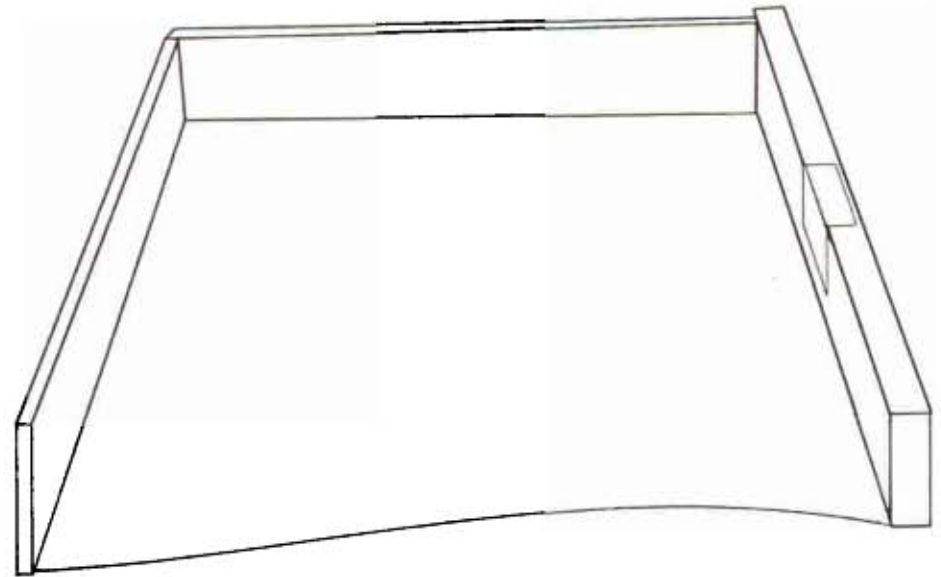

 Replaced piece

 Spindles not original to desk

 Inscriptions

Bottom

Loose/broken/delaminated
Damage/wear/hole

Previous repair
Replaced piece

Bottom

Missing
Spindles not original to desk

Inside Surface of Left Drawer Side

Inside Surface of Right Drawer Side

Red square: Loose/broken/delaminated
Orange square: Damage/wear/hole

Blue square: Previous repair
Green square: Replaced piece

Light orange square: Missing
Pink square: Spindles not original to desk