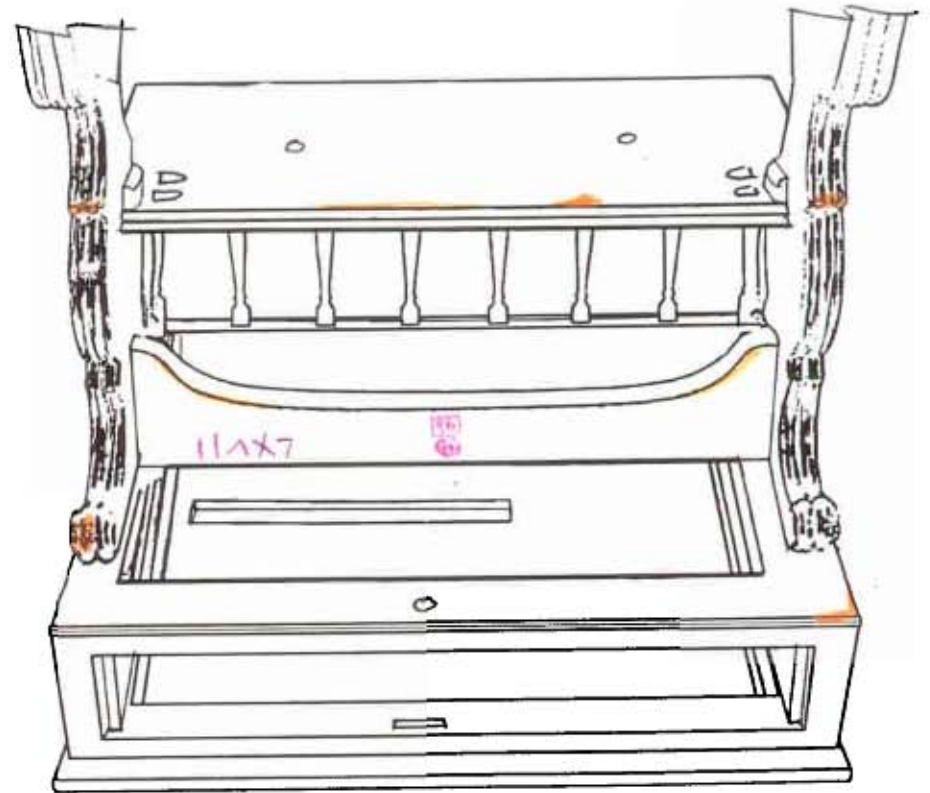

Front View

Rear View

Loose/broken/delaminated  
Damage/wear/hole

Previous repair  
Replaced piece

Missing  
Spindles not original to desk

Add-ons  
Inscriptions

Right Side

- Loose/broken/delaminated
- Damage/wear/hole
- Previous repair
- Replaced piece

Left Side

- Missing
- Spindles not original to desk
- Add-ons
- Inscriptions

Top

 Loose/broken/delaminated

 Damage/wear/hole

 Previous repair

 Replaced piece

 Missing

 Spindles not original to desk

 Add-ons

 Inscriptions

Bottom

Bottom

Loose/broken/delaminated  
Damage/wear/hole

Previous repair  
Replaced piece

Missing  
Spindles not original to desk

 Replaced piece

 Spindles not original to desk

 Inscriptions

Inside Surface of Left Drawer Side

Inside Surface of Right Drawer Side

Red square: Loose/broken/delaminated  
Orange square: Damage/wear/hole

Blue square: Previous repair  
Green square: Replaced piece