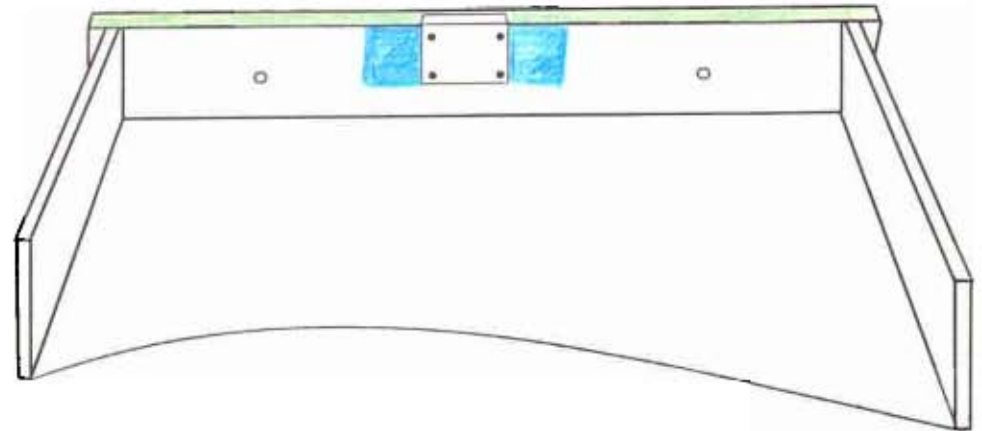

Drawer Front, Outer Surface

Rear Surface of Drawer Front

Loose/broken/delaminated

Previous repair

Missing

Add-ons

Damage/wear/hole

Replaced piece

Spindles not original to desk

Inscriptions