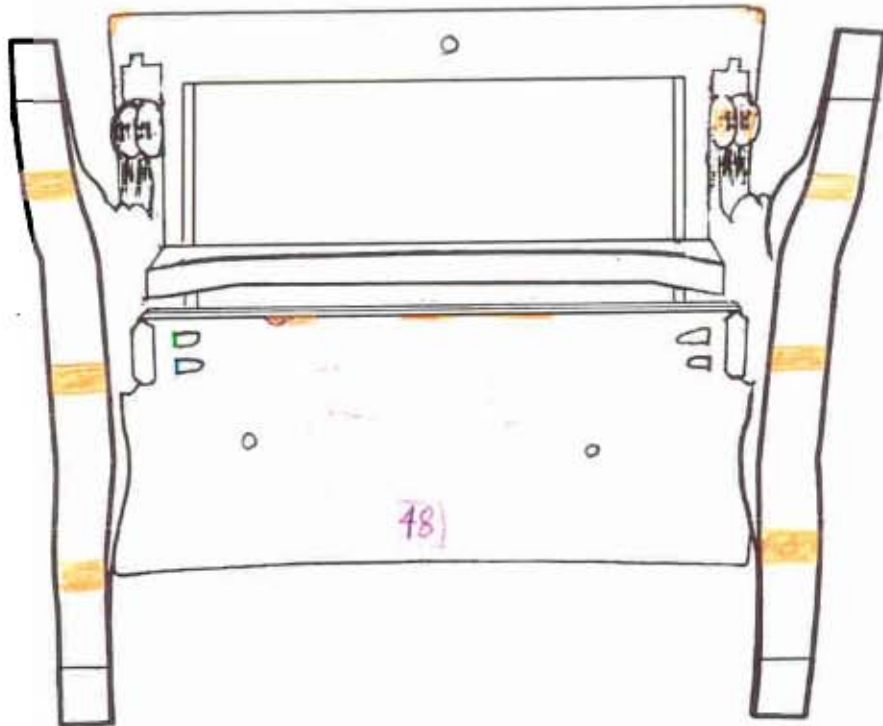

Front View

Rear View

Loose/broken/delaminated  
Damage/wear/hole

Previous repair  
Replaced piece

Missing  
Spindles not original to desk

Add-ons  
Inscriptions

Right Side

- Loose/broken/delaminated
- Damage/wear/hole
- Previous repair
- Replaced piece

Left Side

- Missing
- Spindles not original to desk
- Add-ons
- Inscriptions

Top

 Loose/broken/delaminated

 Damage/wear/hole

 Previous repair

 Replaced piece

 Missing

 Spindles not original to desk

 Add-ons

 Inscriptions

Bottom

Bottom

Loose/broken/delaminated  
Damage/wear/hole

Previous repair  
Replaced piece

Missing  
Spindles not original to desk

 Replaced piece

 Spindles not original to desk

 Inscriptions

Inside Surface of Left Drawer Side

Inside Surface of Right Drawer Side

Red square: Loose/broken/delaminated  
Orange square: Damage/wear/hole

Blue square: Previous repair  
Green square: Replaced piece