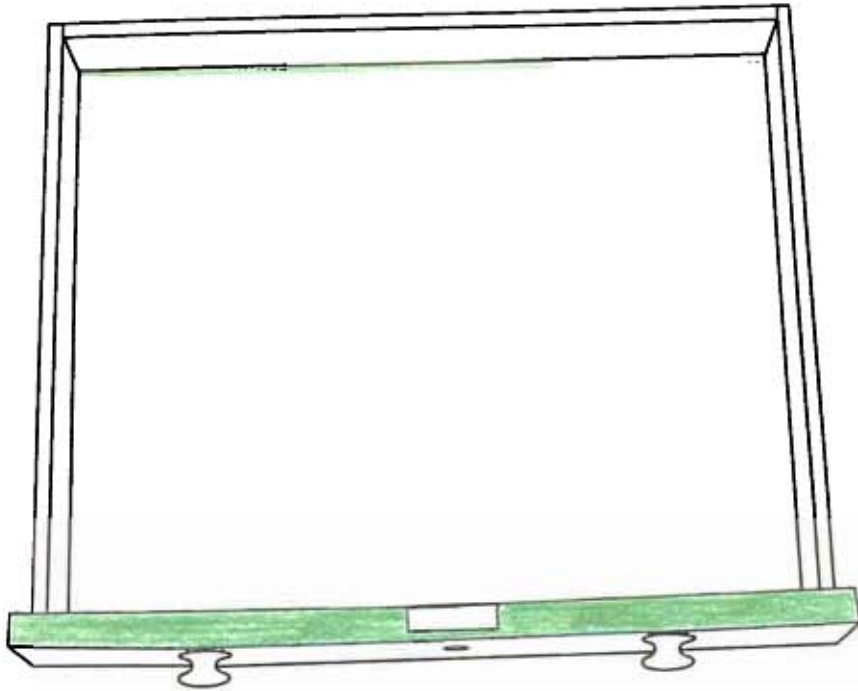

Upper Surface of Drawer Bottom

Lower Surface of Drawer Bottom

■ Loose/broken/delaminated
■ Damage/wear/hole

■ Previous repair
■ Replaced piece

■ Missing
■ Spindles not original to desk

■ Add-ons
■ Inscriptions