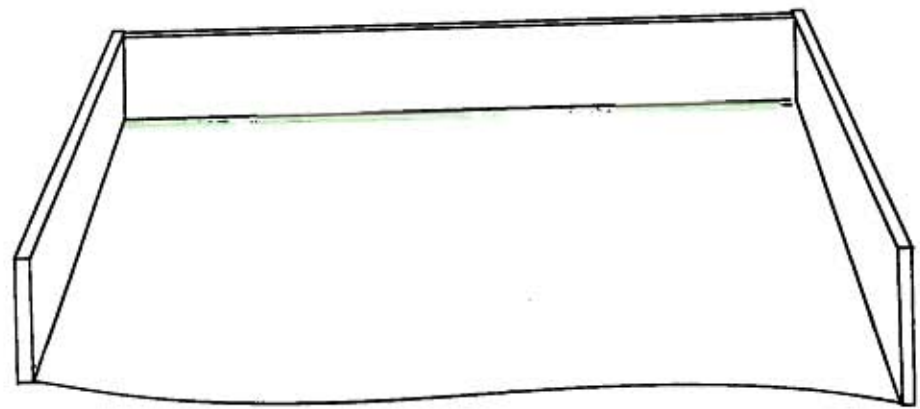

Rear Surface of Drawer Back

Front Surface of Drawer Back

Loose/broken/delaminated
 Damage/wear/hole

Previous repair
 Replaced piece

Missing
 Spindles not original to desk

Add-ons
 Inscriptions