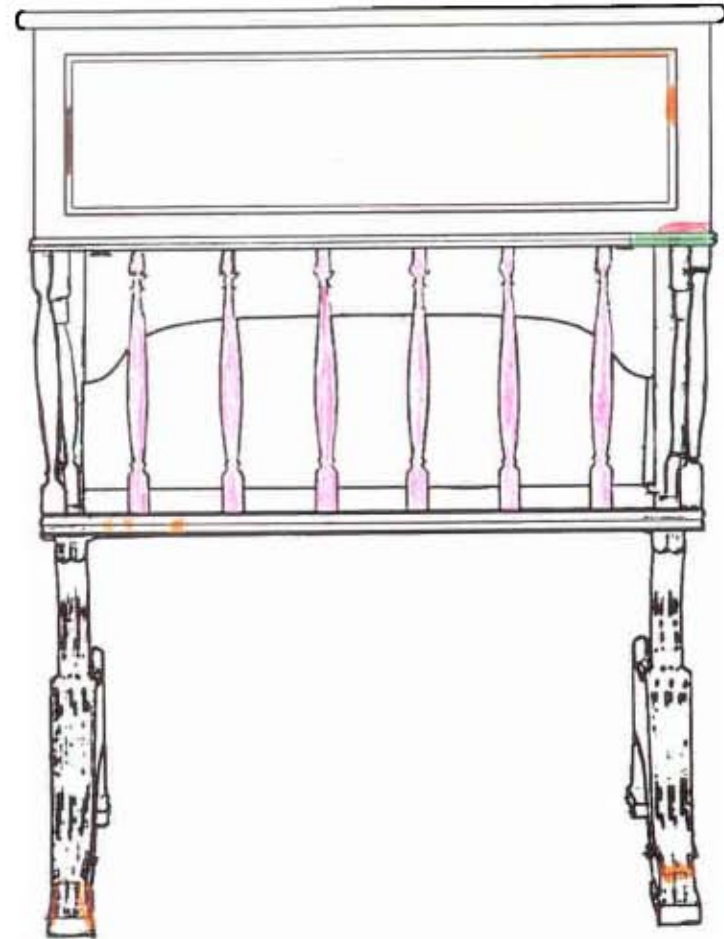

Front View

Rear View

Loose/broken/delaminated  
Damage/wear/hole

Previous repair  
Replaced piece

Missing  
Spindles not original to desk

Add-ons  
Inscriptions

Right Side

- Loose/broken/delaminated
- Damage/wear/hole
- Previous repair
- Replaced piece

Left Side

- Missing
- Spindles not original to desk
- Add-ons
- Inscriptions

Top

 Loose/broken/delaminated

 Damage/wear/hole

 Previous repair

 Replaced piece

 Missing

 Spindles not original to desk

 Add-ons

 Inscriptions

Bottom

Bottom

Loose/broken/delaminated  
Damage/wear/hole

Previous repair  
Replaced piece

Missing  
Spindles not original to desk

 Replaced piece

 Spindles not original to desk

 Inscriptions

Inside Surface of Left Drawer Side

Inside Surface of Right Drawer Side

Red square: Loose/broken/delaminated  
Orange square: Damage/wear/hole

Blue square: Previous repair  
Green square: Replaced piece