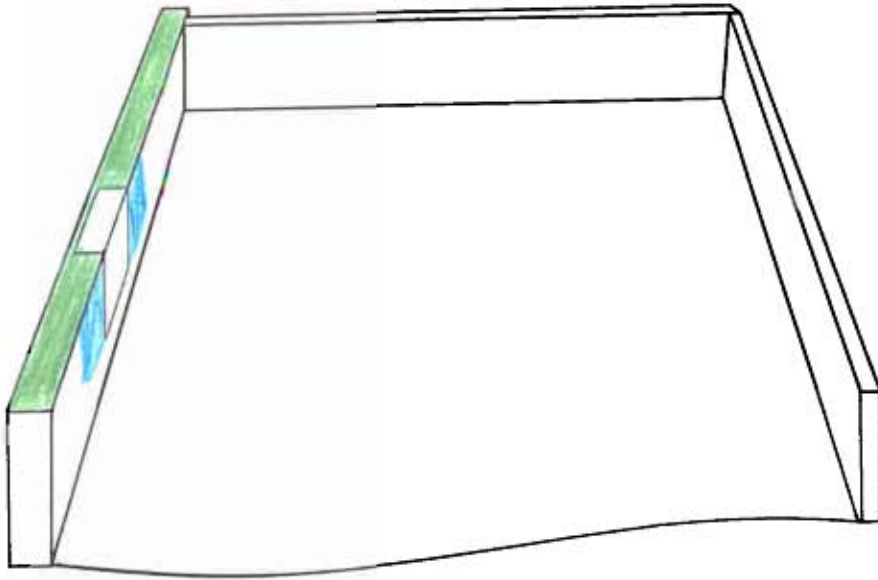

 Replaced piece

 Spindles not original to desk

 Inscriptions

Inside Surface of Left Drawer Side

Inside Surface of Right Drawer Side

Red square: Loose/broken/delaminated  
Orange square: Damage/wear/hole

Blue square: Previous repair  
Green square: Replaced piece