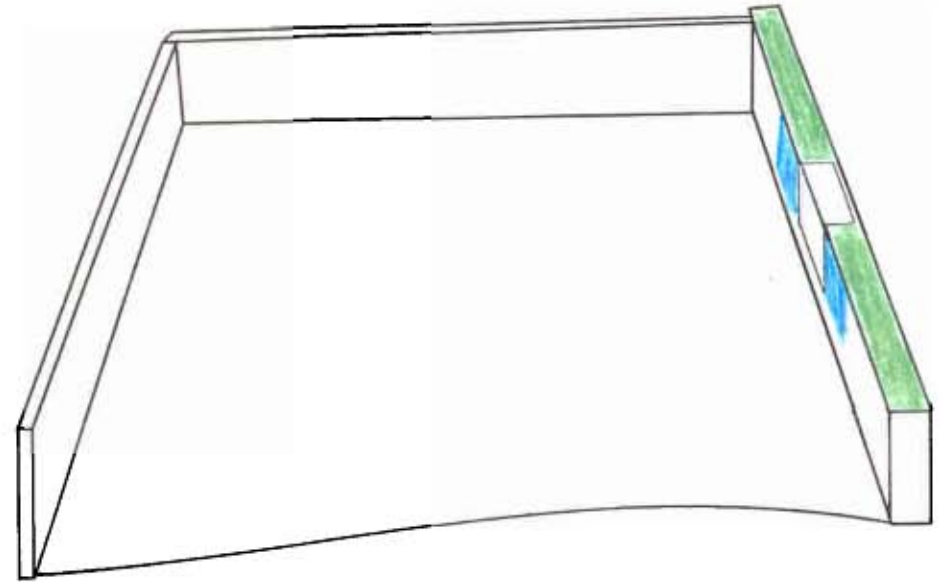

 Replaced piece

 Spindles not original to desk

 Inscriptions

Inside Surface of Left Drawer Side

Inside Surface of Right Drawer Side

Red square: Loose/broken/delaminated  
Orange square: Damage/wear/hole

Blue square: Previous repair  
Green square: Replaced piece