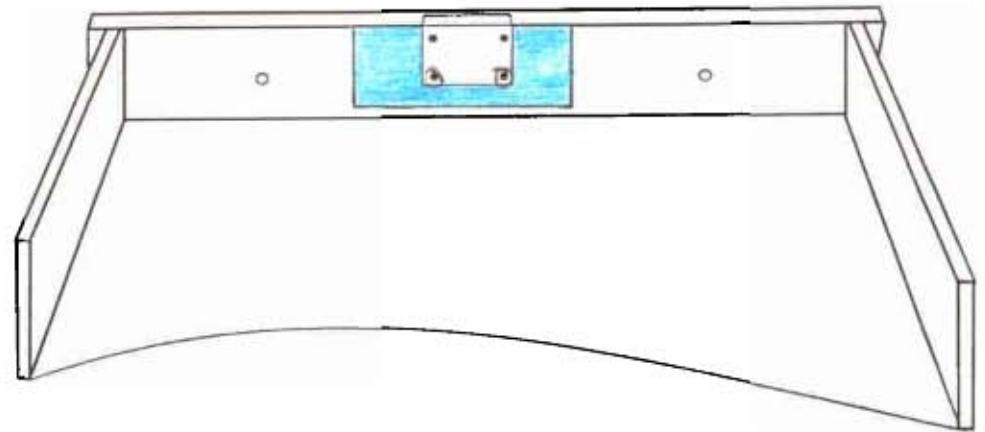

Left Side

- Missing
- Spindles not original to desk
- Add-ons
- Inscriptions

Top

 Loose/broken/delaminated  
 Damage/wear/hole

 Previous repair  
 Replaced piece

 Missing  
 Spindles not original to desk

 Add-ons  
 Inscriptions

Bottom

Loose/broken/delaminated  
Damage/wear/hole

Previous repair  
Replaced piece

Bottom

Missing  
Spindles not original to desk

Add-ons  
Inscriptions

Drawer Front, Outer Surface

Rear Surface of Drawer Front

Red square: Loose/broken/delaminated  
Orange square: Damage/wear/hole

Blue square: Previous repair  
Green square: Replaced piece

Brown square: Missing  
Pink square: Spindles not original to desk

Yellow square: Add-ons  
Purple square: Inscriptions

Inside Surface of Left Drawer Side

Inside Surface of Right Drawer Side

Red square: Loose/broken/delaminated  
Orange square: Damage/wear/hole

Blue square: Previous repair  
Green square: Replaced piece

Brown square: Missing  
Pink square: Spindles not original to desk