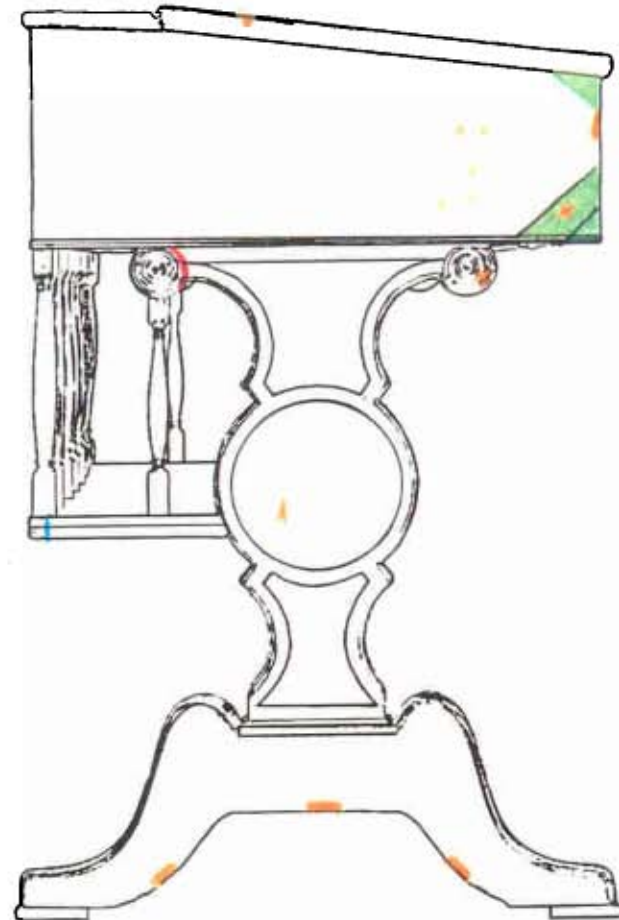

Front View

Rear View

Loose/broken/delaminated  
Damage/wear/hole

Previous repair  
Replaced piece

Missing  
Spindles not original to desk

Add-ons  
Inscriptions

Right Side

- Loose/broken/delaminated
- Damage/wear/hole
- Previous repair
- Replaced piece

Left Side

- Missing
- Spindles not original to desk
- Add-ons
- Inscriptions

Top

 Loose/broken/delaminated  
 Damage/wear/hole

 Previous repair  
 Replaced piece

 Missing  
 Spindles not original to desk

 Add-ons  
 Inscriptions

Bottom

Loose/broken/delaminated  
Damage/wear/hole

Previous repair  
Replaced piece

Bottom

Missing  
Spindles not original to desk

Add-ons  
Inscriptions

Drawer Front, Outer Surface

Rear Surface of Drawer Front

Inside Surface of Left Drawer Side

Inside Surface of Right Drawer Side

Red square: Loose/broken/delaminated  
Orange square: Damage/wear/hole

Blue square: Previous repair  
Green square: Replaced piece

Brown square: Missing  
Pink square: Spindles not original to desk