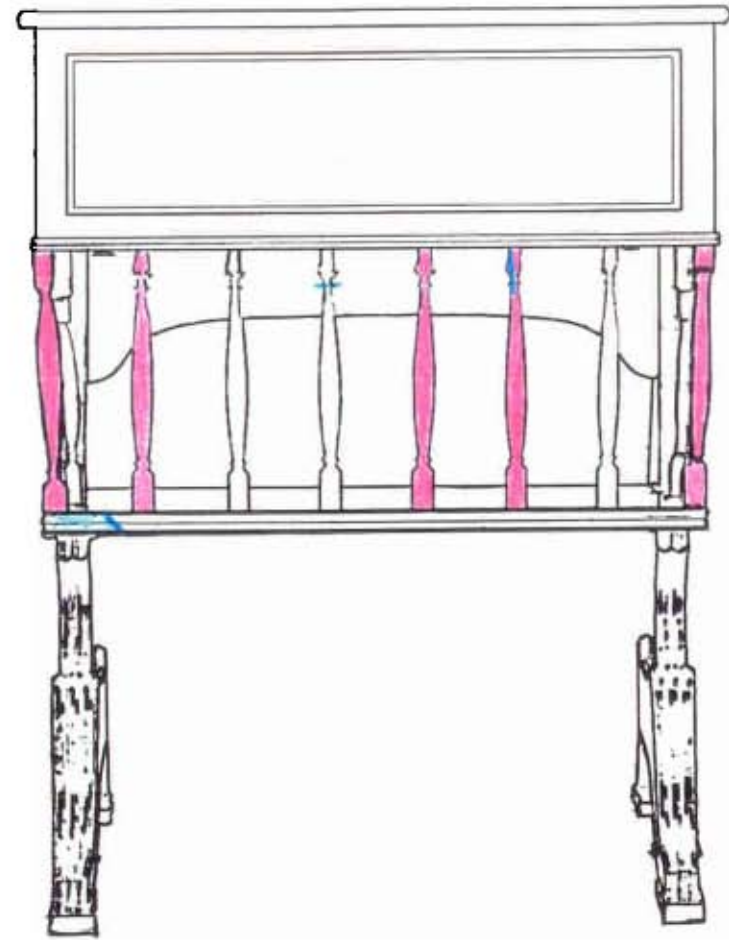

Front View

Rear View

Loose/broken/delaminated  
Damage/wear/hole

Previous repair  
Replaced piece

Missing  
Spindles not original to desk

Add-ons  
Inscriptions

Right Side

- Loose/broken/delaminated
- Damage/wear/hole
- Previous repair
- Replaced piece

Left Side

- Missing
- Spindles not original to desk
- Add-ons
- Inscriptions

Top

 Loose/broken/delaminated  
 Damage/wear/hole

 Previous repair  
 Replaced piece

 Missing  
 Spindles not original to desk

 Add-ons  
 Inscriptions

Bottom

Loose/broken/delaminated  
Damage/wear/hole

Previous repair  
Replaced piece

Bottom

Missing  
Spindles not original to desk

Add-ons  
Inscriptions

Drawer Front, Outer Surface

Rear Surface of Drawer Front

Inside Surface of Left Drawer Side

Inside Surface of Right Drawer Side

Red square: Loose/broken/delaminated  
Orange square: Damage/wear/hole

Blue square: Previous repair  
Green square: Replaced piece

Brown square: Missing  
Pink square: Spindles not original to desk