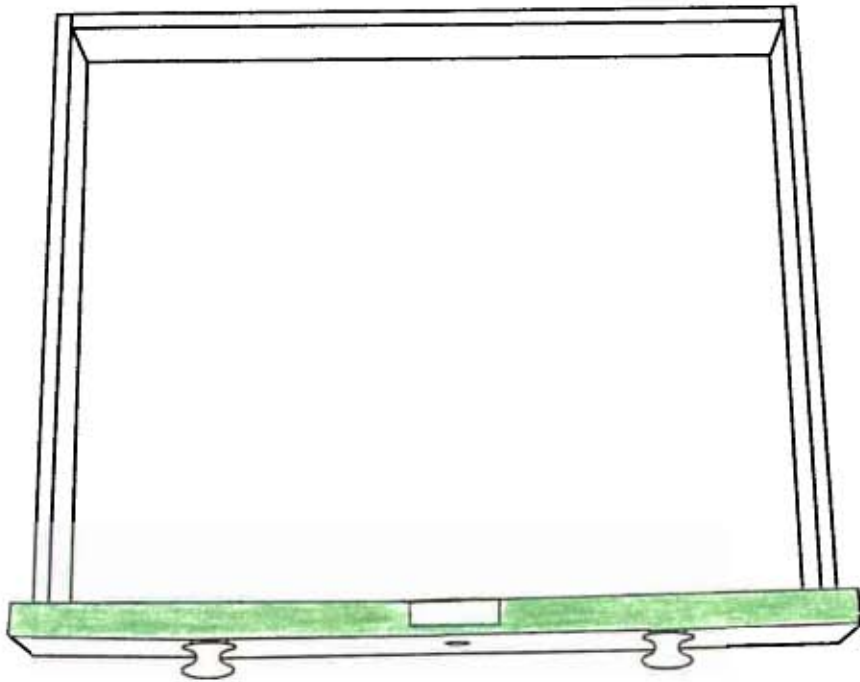

Upper Surface of Drawer Bottom

Lower Surface of Drawer Bottom

■ Loose/broken/delaminated
■ Damage/wear/hole

■ Previous repair
■ Replaced piece

■ Missing
■ Spindles not original to desk

■ Add-ons
■ Inscriptions