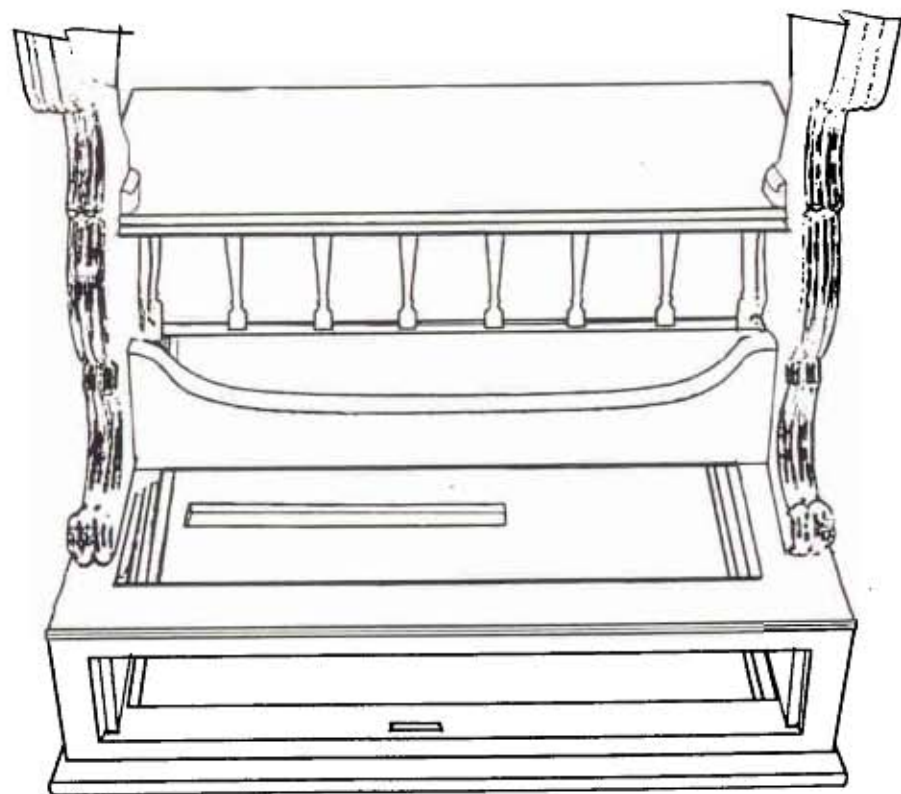

Front View

Rear View

Loose/broken/delaminated  
Damage/wear/hole

Previous repair  
Replaced piece

Missing  
Spindles not original to desk

Add-ons  
Inscriptions

Right Side

- Loose/broken/delaminated
- Damage/wear/hole
- Previous repair
- Replaced piece

Left Side

- Missing
- Spindles not original to desk
- Add-ons
- Inscriptions

Top

 Loose/broken/delaminated  
 Damage/wear/hole

 Previous repair  
 Replaced piece

 Missing  
 Spindles not original to desk

 Add-ons  
 Inscriptions

Bottom

Loose/broken/delaminated  
Damage/wear/hole

Previous repair  
Replaced piece

Bottom

Missing  
Spindles not original to desk

Add-ons  
Inscriptions

Drawer Front, Outer Surface

Rear Surface of Drawer Front

Red square: Loose/broken/delaminated  
Orange square: Damage/wear/hole

Blue square: Previous repair  
Green square: Replaced piece

Brown square: Missing  
Pink square: Spindles not original to desk

Yellow square: Add-ons  
Purple square: Inscriptions