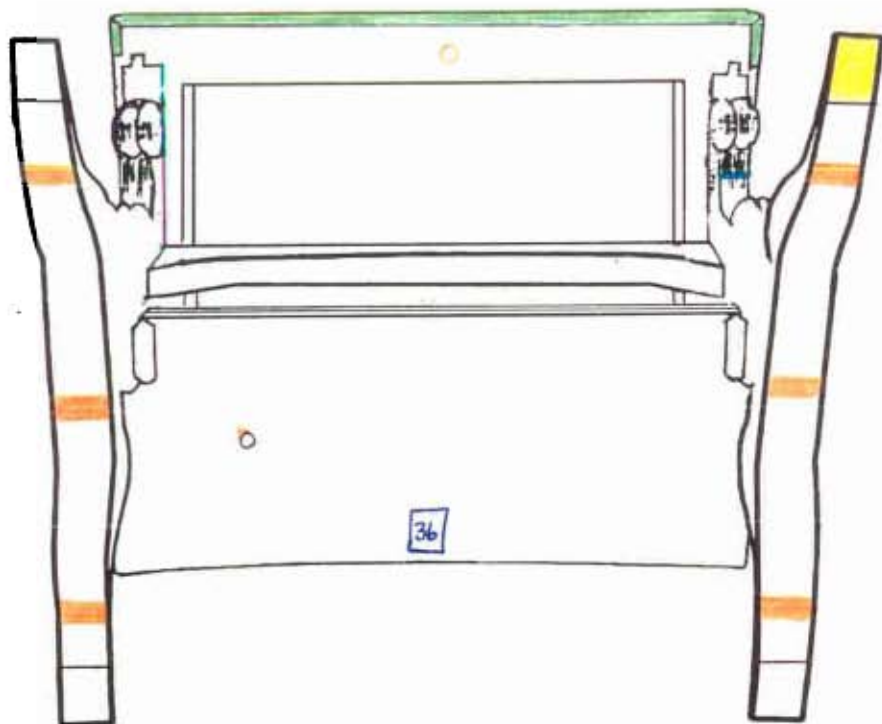

Front View

Rear View

Loose/broken/delaminated  
Damage/wear/hole

Previous repair  
Replaced piece

Missing  
Spindles not original to desk

Add-ons  
Inscriptions

Right Side

- Loose/broken/delaminated
- Damage/wear/hole
- Previous repair
- Replaced piece

Left Side

- Missing
- Spindles not original to desk
- Add-ons
- Inscriptions

Top

 Loose/broken/delaminated  
 Damage/wear/hole

 Previous repair  
 Replaced piece

 Missing  
 Spindles not original to desk

 Add-ons  
 Inscriptions

Bottom

Loose/broken/delaminated  
Damage/wear/hole

Previous repair  
Replaced piece

Bottom

Missing  
Spindles not original to desk

Add-ons  
Inscriptions

Drawer Front, Outer Surface

Rear Surface of Drawer Front

Inside Surface of Left Drawer Side

Inside Surface of Right Drawer Side

Red square: Loose/broken/delaminated  
Orange square: Damage/wear/hole

Blue square: Previous repair  
Green square: Replaced piece

Brown square: Missing  
Pink square: Spindles not original to desk