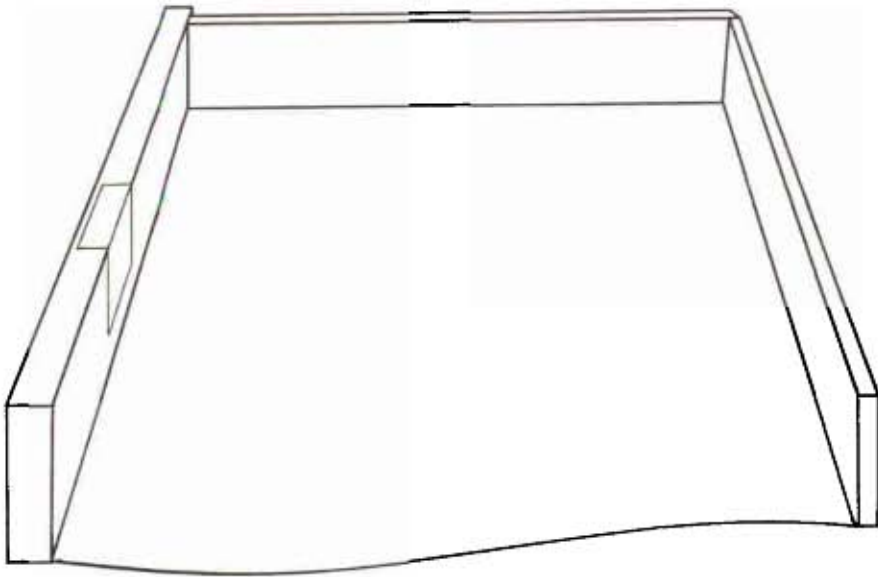

Bottom

Loose/broken/delaminated  
Damage/wear/hole

Previous repair  
Replaced piece

Bottom

Missing  
Spindles not original to desk

Add-ons  
Inscriptions

Drawer Front, Outer Surface

Rear Surface of Drawer Front

Red square: Loose/broken/delaminated  
Orange square: Damage/wear/hole

Blue square: Previous repair  
Green square: Replaced piece

Brown square: Missing  
Pink square: Spindles not original to desk

Yellow square: Add-ons  
Purple square: Inscriptions

Inside Surface of Left Drawer Side

Inside Surface of Right Drawer Side

Red square: Loose/broken/delaminated  
Orange square: Damage/wear/hole

Blue square: Previous repair  
Green square: Replaced piece

Brown square: Missing  
Pink square: Spindles not original to desk