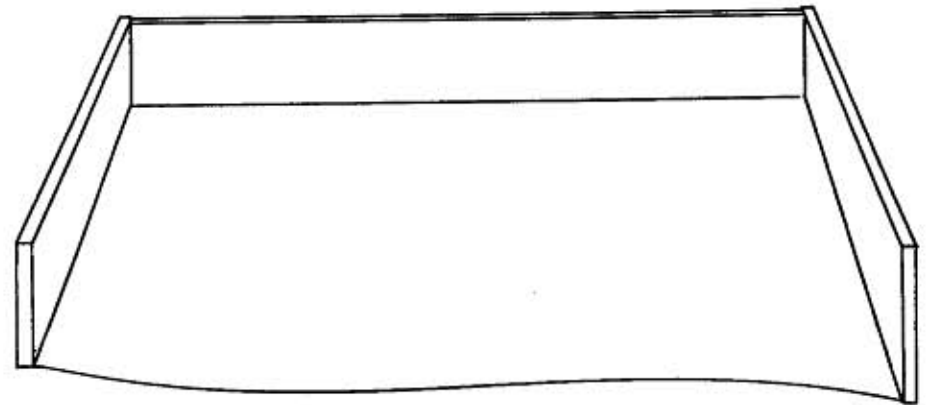

Rear Surface of Drawer Back

Front Surface of Drawer Back

Loose/broken/delaminated
 Damage/wear/hole

Previous repair
 Replaced piece

Missing
 Spindles not original to desk

Add-ons
 Inscriptions