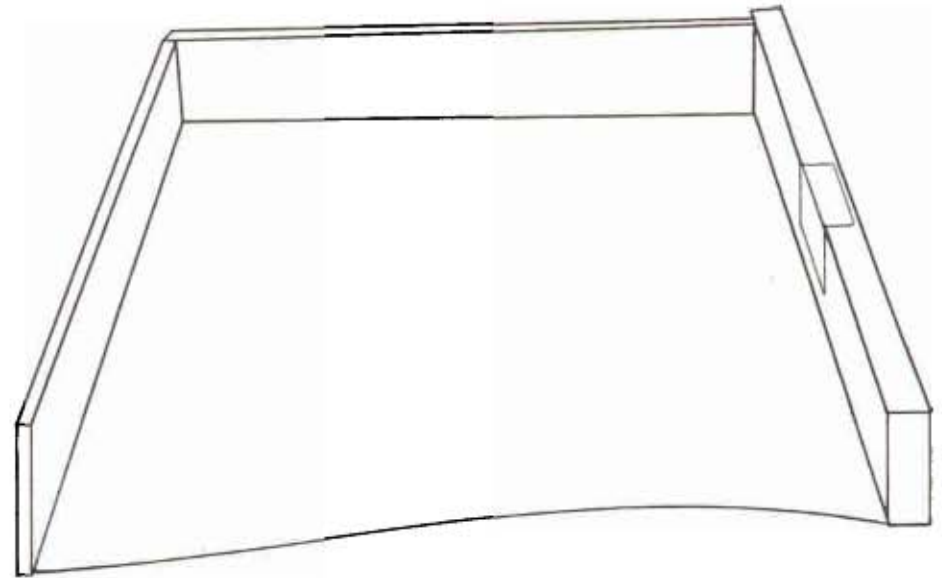

Bottom

Loose/broken/delaminated  
Damage/wear/hole

Previous repair  
Replaced piece

Bottom

Missing  
Spindles not original to desk

Add-ons  
Inscriptions

Drawer Front, Outer Surface

Rear Surface of Drawer Front

Red square: Loose/broken/delaminated  
Orange square: Damage/wear/hole

Blue square: Previous repair  
Green square: Replaced piece

Brown square: Missing  
Pink square: Spindles not original to desk

Yellow square: Add-ons  
Purple square: Inscriptions

Inside Surface of Left Drawer Side

Inside Surface of Right Drawer Side

Red square: Loose/broken/delaminated  
Orange square: Damage/wear/hole

Blue square: Previous repair  
Green square: Replaced piece

Brown square: Missing  
Pink square: Spindles not original to desk