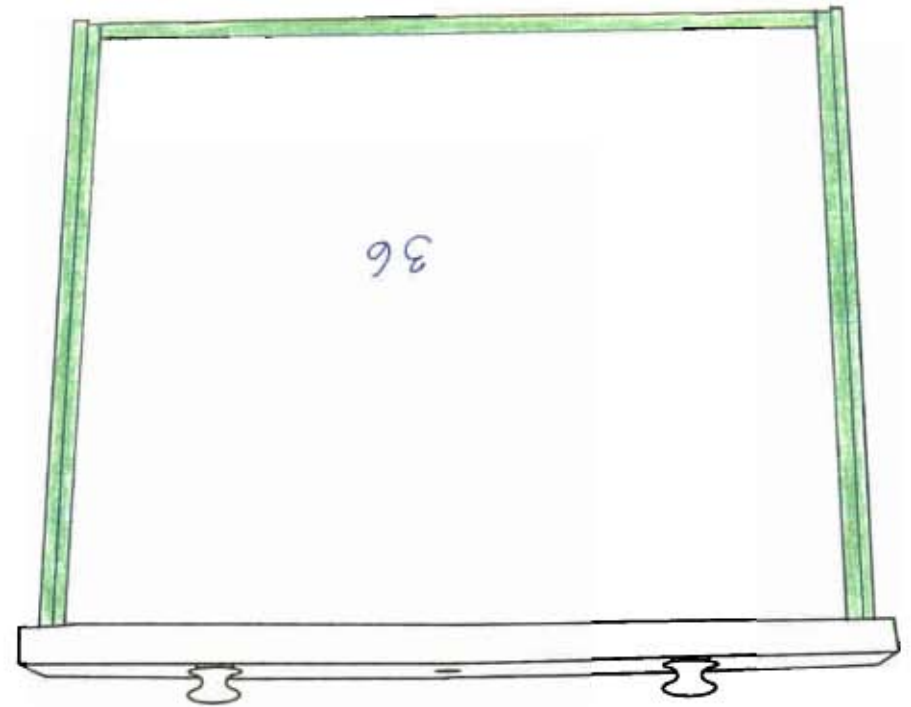

Upper Surface of Drawer Bottom

Lower Surface of Drawer Bottom

■ Loose/broken/delaminated
■ Damage/wear/hole

■ Previous repair
■ Replaced piece

■ Missing
■ Spindles not original to desk

■ Add-ons
■ Inscriptions