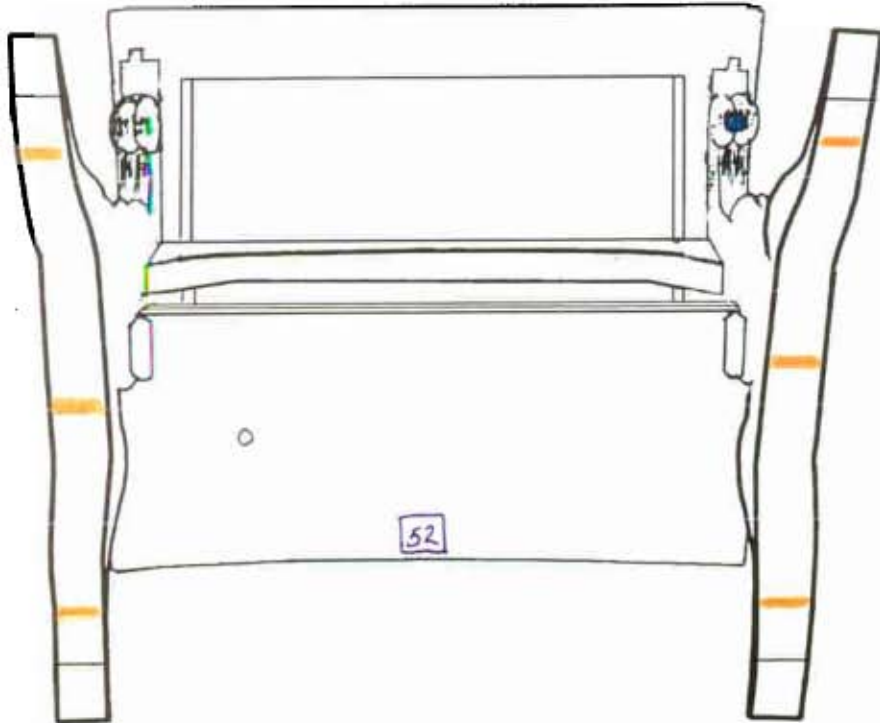

Front View

Rear View

 Loose/broken/delaminated
 Damage/wear/hole

 Previous repair
 Replaced piece

 Missing
 Spindles not original to desk

 Add-ons
 Inscriptions

Right Side

- Loose/broken/delaminated
- Previous repair
- Damage/wear/hole
- Replaced piece

Left Side

- Missing
- Add-ons
- Spindles not original to desk
- Inscriptions

Top

Red Loose/broken/delaminated
Orange Damage/wear/hole

Blue Previous repair
Green Replaced piece

Brown Missing
Pink Spindles not original to desk

Yellow Add-ons
Purple Inscriptions

Bottom

Bottom

 Loose/broken/delaminated
 Damage/wear/hole

 Previous repair
 Replaced piece

 Missing
 Spindles not original to desk

 Add-ons
 Inscriptions

Drawer Front, Outer Surface

Rear Surface of Drawer Front

 Loose/broken/delaminated
 Damage/wear/hole

 Previous repair
 Replaced piece

 Missing
 Spindles not original to desk

 Add-ons
 Inscriptions

Inside Surface of Left Drawer Side

Inside Surface of Right Drawer Side