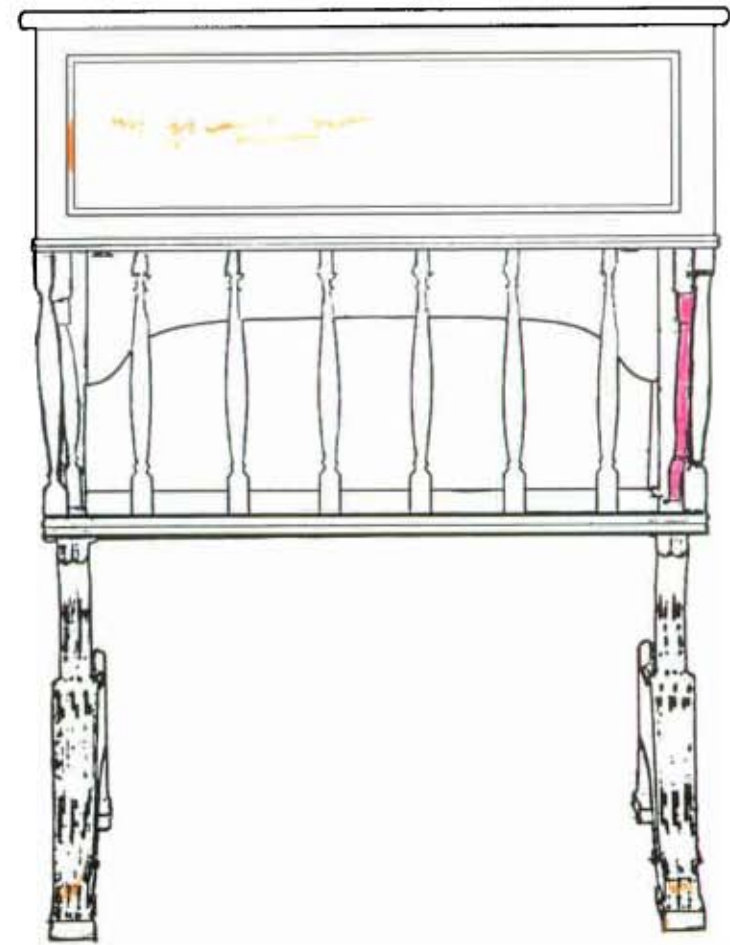

Front View

Rear View

 Loose/broken/delaminated
 Damage/wear/hole

 Previous repair
 Replaced piece

 Missing
 Spindles not original to desk

 Add-ons
 Inscriptions

Right Side

- Loose/broken/delaminated
- Previous repair
- Damage/wear/hole
- Replaced piece

Left Side

- Missing
- Add-ons
- Spindles not original to desk
- Inscriptions

Top

Red Loose/broken/delaminated
Orange Damage/wear/hole

Blue Previous repair
Green Replaced piece

Brown Missing
Pink Spindles not original to desk

Yellow Add-ons
Purple Inscriptions

Bottom

Bottom

 Loose/broken/delaminated
 Damage/wear/hole

 Previous repair
 Replaced piece

 Missing
 Spindles not original to desk

 Add-ons
 Inscriptions

Drawer Front, Outer Surface

Rear Surface of Drawer Front

 Loose/broken/delaminated
 Damage/wear/hole

 Previous repair
 Replaced piece

 Missing
 Spindles not original to desk

 Add-ons
 Inscriptions

Inside Surface of Left Drawer Side

Inside Surface of Right Drawer Side