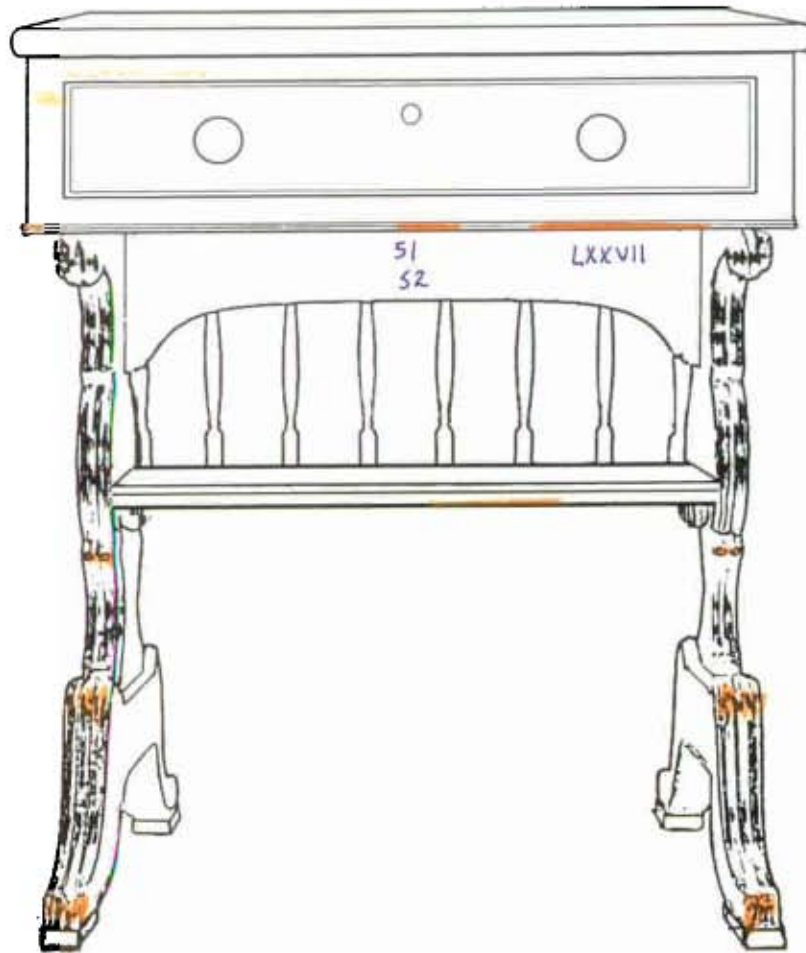

Front View

Rear View

 Loose/broken/delaminated
 Damage/wear/hole

 Previous repair
 Replaced piece

 Missing
 Spindles not original to desk

 Add-ons
 Inscriptions

Right Side

- Loose/broken/delaminated
- Previous repair
- Damage/wear/hole
- Replaced piece

Left Side

- Missing
- Add-ons
- Spindles not original to desk
- Inscriptions

Top

Red Loose/broken/delaminated
Orange Damage/wear/hole

Blue Previous repair
Green Replaced piece

Brown Missing
Pink Spindles not original to desk

Yellow Add-ons
Purple Inscriptions

Bottom

Bottom

 Loose/broken/delaminated
 Damage/wear/hole

 Previous repair
 Replaced piece

 Missing
 Spindles not original to desk

 Add-ons
 Inscriptions

Drawer Front, Outer Surface

Rear Surface of Drawer Front

 Loose/broken/delaminated
 Damage/wear/hole

 Previous repair
 Replaced piece

 Missing
 Spindles not original to desk

 Add-ons
 Inscriptions

Inside Surface of Left Drawer Side

Inside Surface of Right Drawer Side