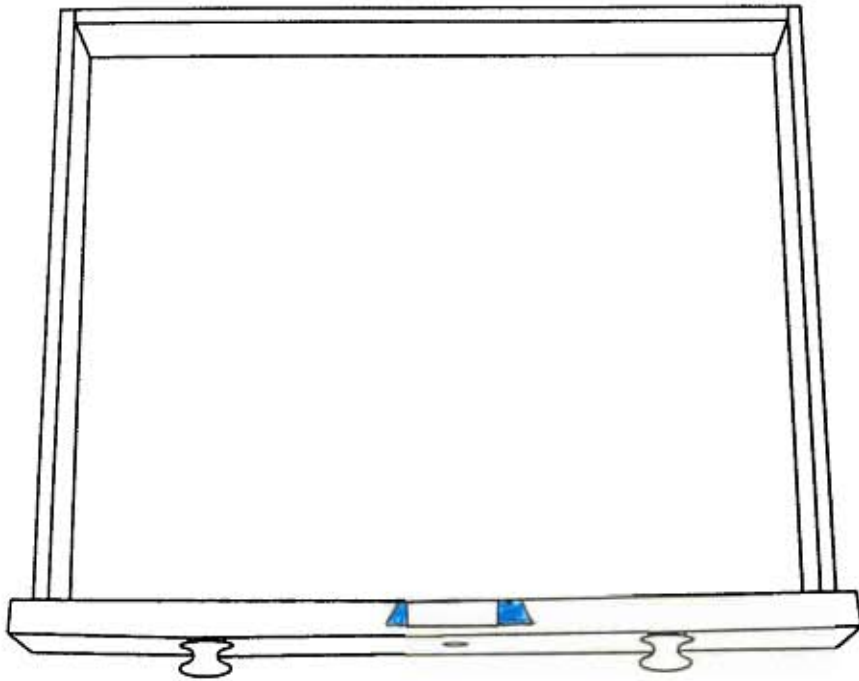

Lower Surface of Drawer Bottom

Red square Loose/broken/delaminated
Orange square Damage/wear/hole

Blue square Previous repair
Green square Replaced piece

Brown square Missing
Pink square Spindles not original to desk