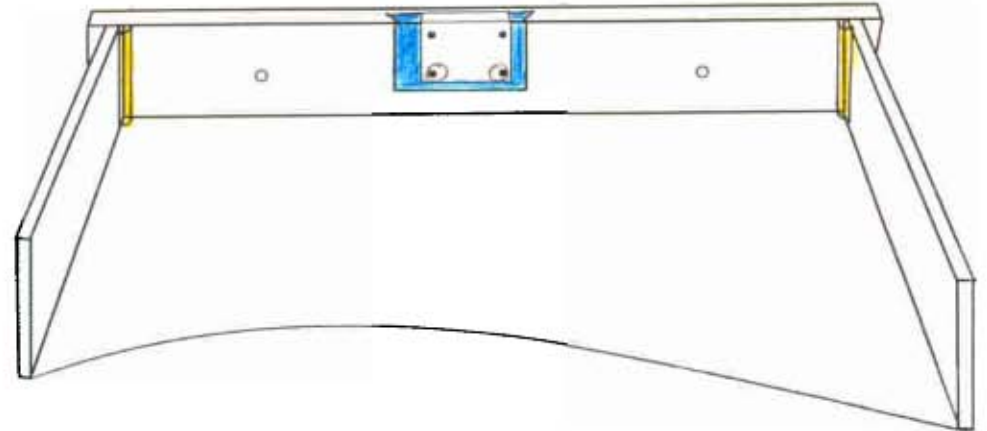

Yellow Add-ons
Purple Inscriptions

Bottom

Bottom

 Loose/broken/delaminated
 Damage/wear/hole

 Previous repair
 Replaced piece

 Missing
 Spindles not original to desk

 Add-ons
 Inscriptions

Drawer Front, Outer Surface

Rear Surface of Drawer Front

 Loose/broken/delaminated
 Damage/wear/hole

 Previous repair
 Replaced piece

 Missing
 Spindles not original to desk

 Add-ons
 Inscriptions

Inside Surface of Left Drawer Side

Inside Surface of Right Drawer Side