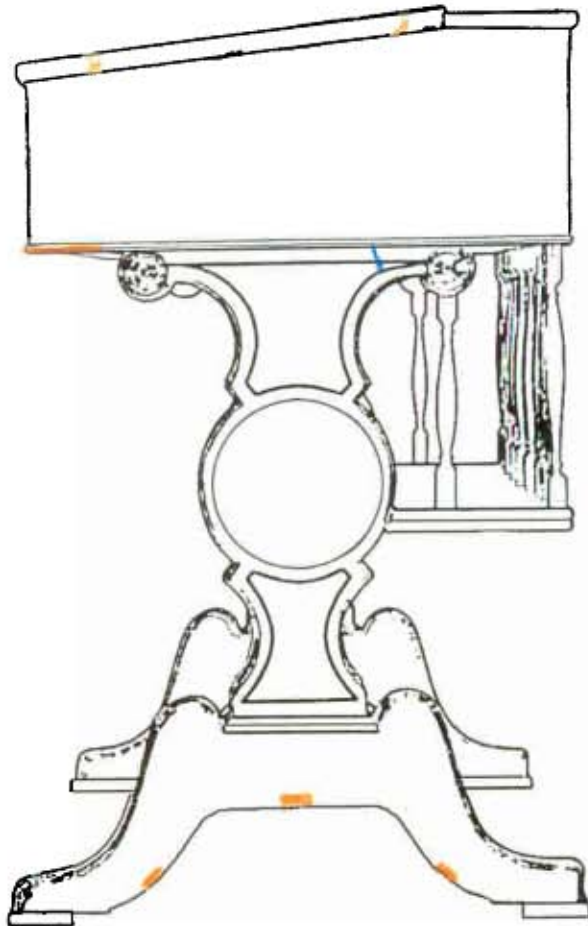

Front View

Rear View

 Loose/broken/delaminated
 Damage/wear/hole

 Previous repair
 Replaced piece

 Missing
 Spindles not original to desk

 Add-ons
 Inscriptions

Right Side

- Loose/broken/delaminated
- Previous repair
- Damage/wear/hole
- Replaced piece

Left Side

- Missing
- Add-ons
- Spindles not original to desk
- Inscriptions

Top

Red Loose/broken/delaminated
Orange Damage/wear/hole

Blue Previous repair
Green Replaced piece

Brown Missing
Pink Spindles not original to desk

Yellow Add-ons
Purple Inscriptions

Bottom

Bottom

 Loose/broken/delaminated
 Damage/wear/hole

 Previous repair
 Replaced piece

 Missing
 Spindles not original to desk

 Add-ons
 Inscriptions

Drawer Front, Outer Surface

Rear Surface of Drawer Front

 Loose/broken/delaminated
 Damage/wear/hole

 Previous repair
 Replaced piece

 Missing
 Spindles not original to desk

 Add-ons
 Inscriptions

Inside Surface of Left Drawer Side

Inside Surface of Right Drawer Side