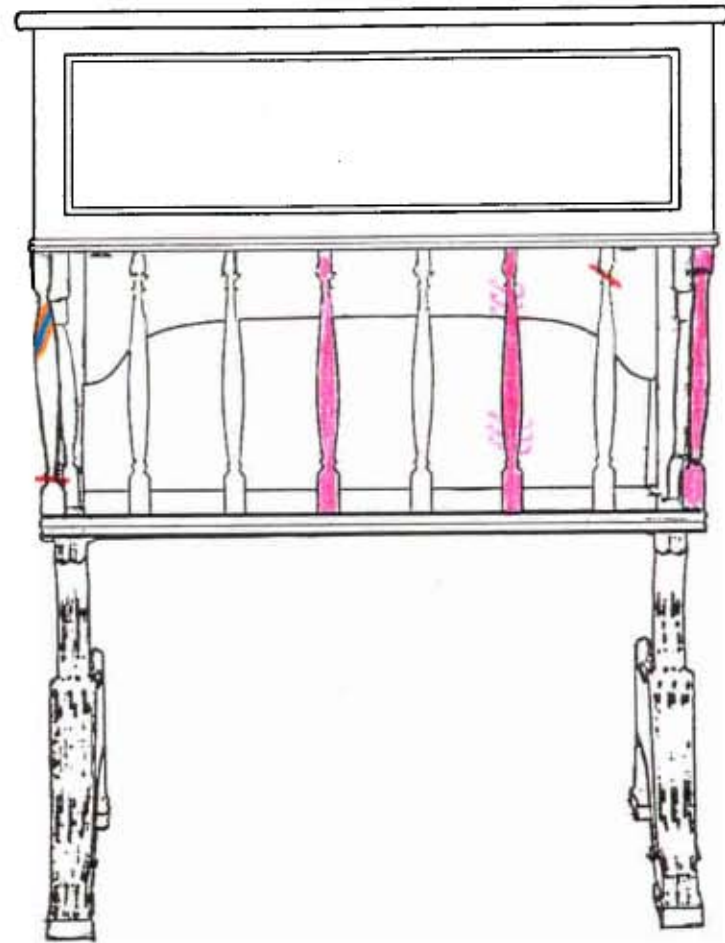

Front View

- Red square: Loose/broken/delaminated
- Blue square: Previous repair
- Orange square: Damage/wear/hole
- Green square: Replaced piece

Rear View

- Brown square: Missing
- Yellow square: Add-ons
- Pink square: Spindles not original to desk
- Purple square: Inscriptions

Right Side

Left Side

Note: No Cross-banded Edges

■ Loose/broken/delaminated
■ Damage/wear/hole

■ Previous repair
■ Replaced piece

■ Missing
■ Spindles not original to desk

■ Add-ons
■ Inscriptions

Top

← no hole for inkwell

 Loose/broken/delaminated

 Previous repair

 Missing

 Add-ons

 Damage/wear/hole

 Replaced piece

 Spindles not original to desk

 Inscriptions

Bottom

Bottom

Loose/broken/delaminated
Damage/wear/hole

Previous repair
Replaced piece

Missing
Spindles not original to desk

Add-ons
Inscriptions

Drawer Front, Outer Surface