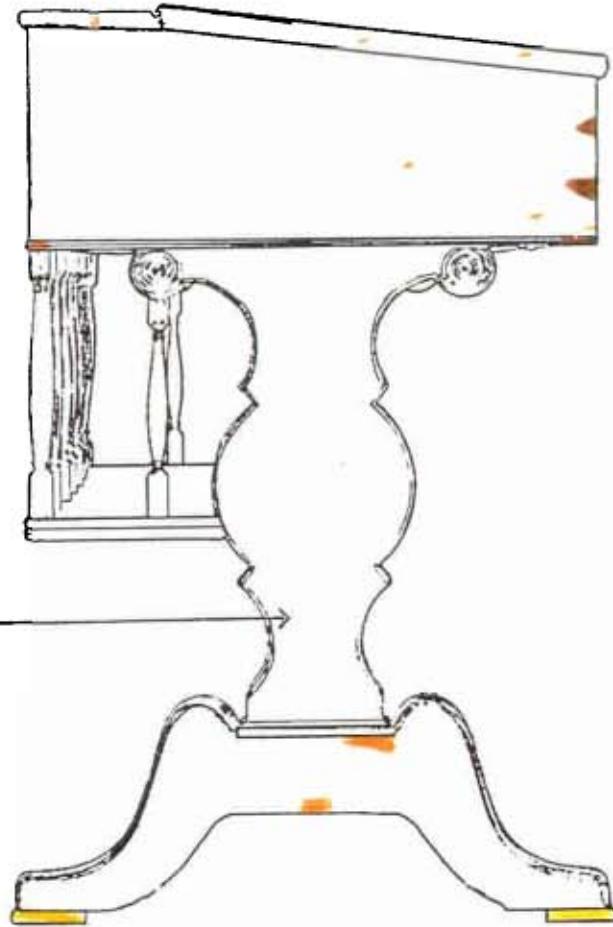

Front View

- Red square: Loose/broken/delaminated
- Blue square: Previous repair
- Orange square: Damage/wear/hole
- Green square: Replaced piece

Rear View

- Brown square: Missing
- Yellow square: Add-ons
- Pink square: Spindles not original to desk
- Purple square: Inscriptions

Right Side

Left Side

Note: No Cross-banded Edges

■ Loose/broken/delaminated
■ Damage/wear/hole

■ Previous repair
■ Replaced piece

■ Missing
■ Spindles not original to desk

■ Add-ons
■ Inscriptions

Top

← no hole for inkwell

 Loose/broken/delaminated

 Previous repair

 Missing

 Add-ons

 Damage/wear/hole

 Replaced piece

 Spindles not original to desk

 Inscriptions

Bottom

Bottom

Loose/broken/delaminated
Damage/wear/hole

Previous repair
Replaced piece

Missing
Spindles not original to desk

Add-ons
Inscriptions

Drawer Front, Outer Surface