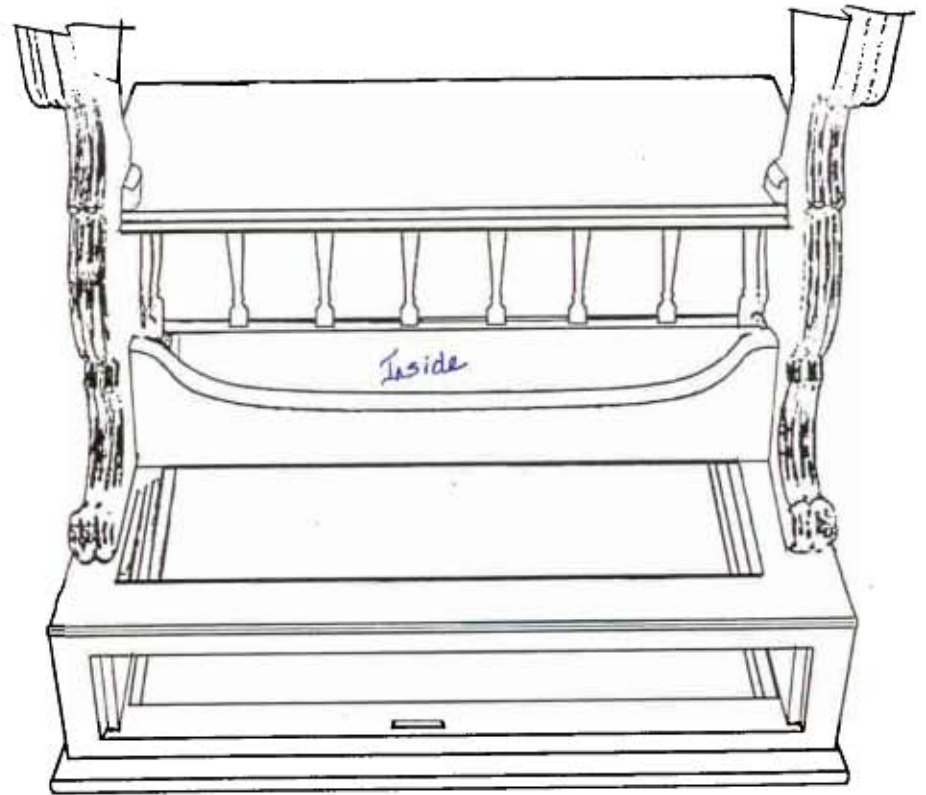

Front View

- Red square: Loose/broken/delaminated
- Blue square: Previous repair
- Orange square: Damage/wear/hole
- Green square: Replaced piece

Rear View

- Brown square: Missing
- Yellow square: Add-ons
- Pink square: Spindles not original to desk
- Purple square: Inscriptions

Right Side

Left Side

Note: No Cross-banded Edges

■ Loose/broken/delaminated
■ Damage/wear/hole

■ Previous repair
■ Replaced piece

■ Missing
■ Spindles not original to desk

■ Add-ons
■ Inscriptions

Top

← no hole for inkwell

 Loose/broken/delaminated

 Previous repair

 Missing

 Add-ons

 Damage/wear/hole

 Replaced piece

 Spindles not original to desk

 Inscriptions

Bottom

Bottom

Loose/broken/delaminated
Damage/wear/hole

Previous repair
Replaced piece

Missing
Spindles not original to desk

Add-ons
Inscriptions

Drawer Front, Outer Surface