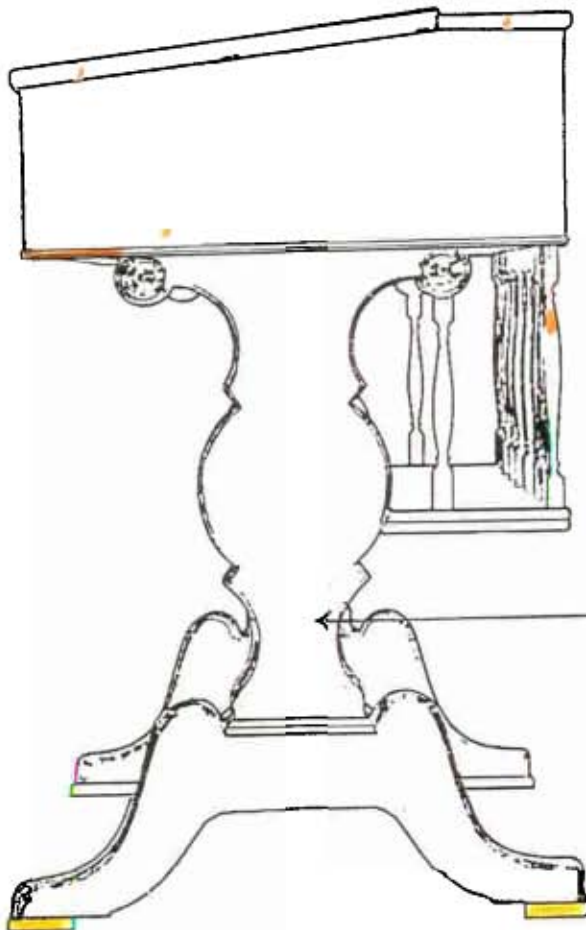

Front View

- Red square: Loose/broken/delaminated
- Blue square: Previous repair
- Orange square: Damage/wear/hole
- Green square: Replaced piece

Rear View

- Brown square: Missing
- Yellow square: Add-ons
- Pink square: Spindles not original to desk
- Purple square: Inscriptions

Right Side

Left Side

Note: No Cross-banded Edges

■ Loose/broken/delaminated
■ Damage/wear/hole

■ Previous repair
■ Replaced piece

■ Missing
■ Spindles not original to desk

■ Add-ons
■ Inscriptions

Top

← no hole for inkwell

 Loose/broken/delaminated

 Previous repair

 Missing

 Add-ons

 Damage/wear/hole

 Replaced piece

 Spindles not original to desk

 Inscriptions

Bottom

Bottom

Loose/broken/delaminated
Damage/wear/hole

Previous repair
Replaced piece

Missing
Spindles not original to desk

Add-ons
Inscriptions

Drawer Front, Outer Surface