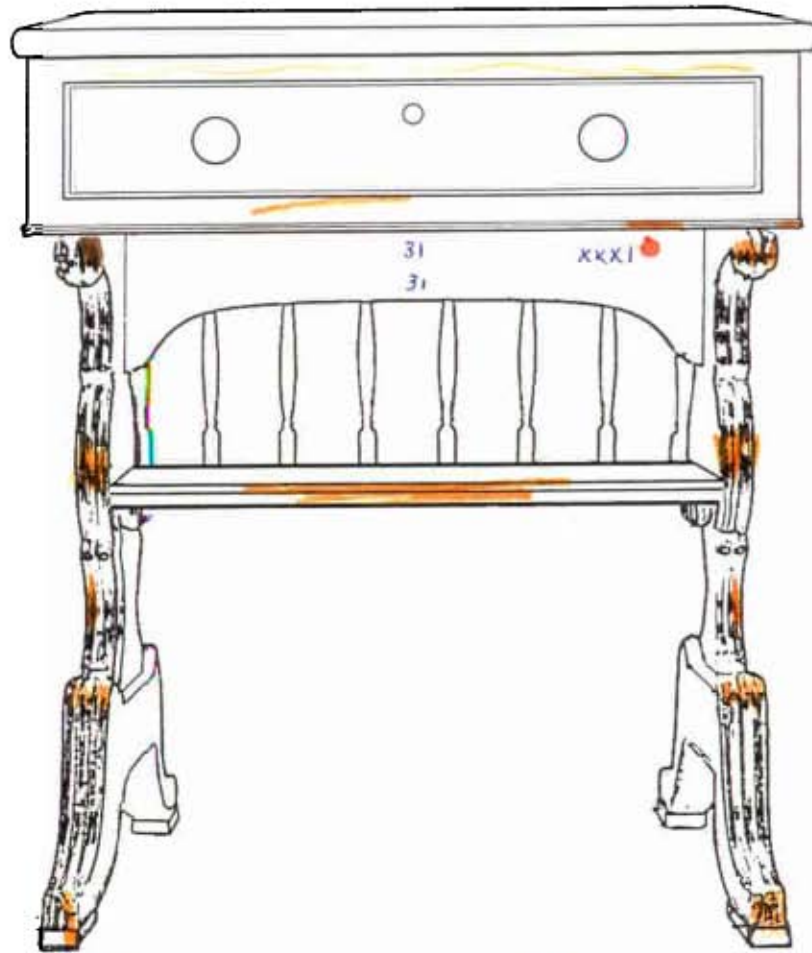

Front View

- Red square: Loose/broken/delaminated
- Blue square: Previous repair
- Orange square: Damage/wear/hole
- Green square: Replaced piece

Rear View

- Brown square: Missing
- Yellow square: Add-ons
- Pink square: Spindles not original to desk
- Purple square: Inscriptions

Right Side

Left Side

Note: No Cross-banded Edges

■ Loose/broken/delaminated
■ Damage/wear/hole

■ Previous repair
■ Replaced piece

■ Missing
■ Spindles not original to desk

■ Add-ons
■ Inscriptions

Top

← no hole for inkwell

 Loose/broken/delaminated

 Previous repair

 Missing

 Add-ons

 Damage/wear/hole

 Replaced piece

 Spindles not original to desk

 Inscriptions

Bottom

Bottom

Loose/broken/delaminated
Damage/wear/hole

Previous repair
Replaced piece

Missing
Spindles not original to desk

Add-ons
Inscriptions

Drawer Front, Outer Surface