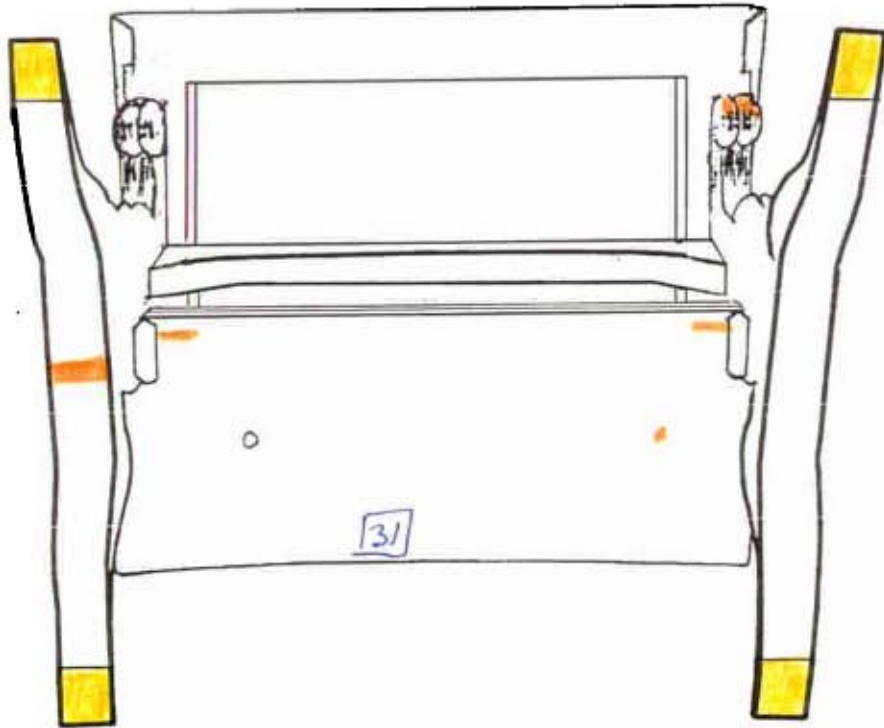

Front View

- Red square: Loose/broken/delaminated
- Blue square: Previous repair
- Orange square: Damage/wear/hole
- Green square: Replaced piece

Rear View

- Brown square: Missing
- Yellow square: Add-ons
- Pink square: Spindles not original to desk
- Purple square: Inscriptions

Right Side

Left Side

Note: No Cross-banded Edges

■ Loose/broken/delaminated
■ Damage/wear/hole

■ Previous repair
■ Replaced piece

■ Missing
■ Spindles not original to desk

■ Add-ons
■ Inscriptions

Top

← no hole for inkwell

 Loose/broken/delaminated

 Previous repair

 Missing

 Add-ons

 Damage/wear/hole

 Replaced piece

 Spindles not original to desk

 Inscriptions

Bottom

Bottom

Loose/broken/delaminated
Damage/wear/hole

Previous repair
Replaced piece

Missing
Spindles not original to desk

Add-ons
Inscriptions

Drawer Front, Outer Surface