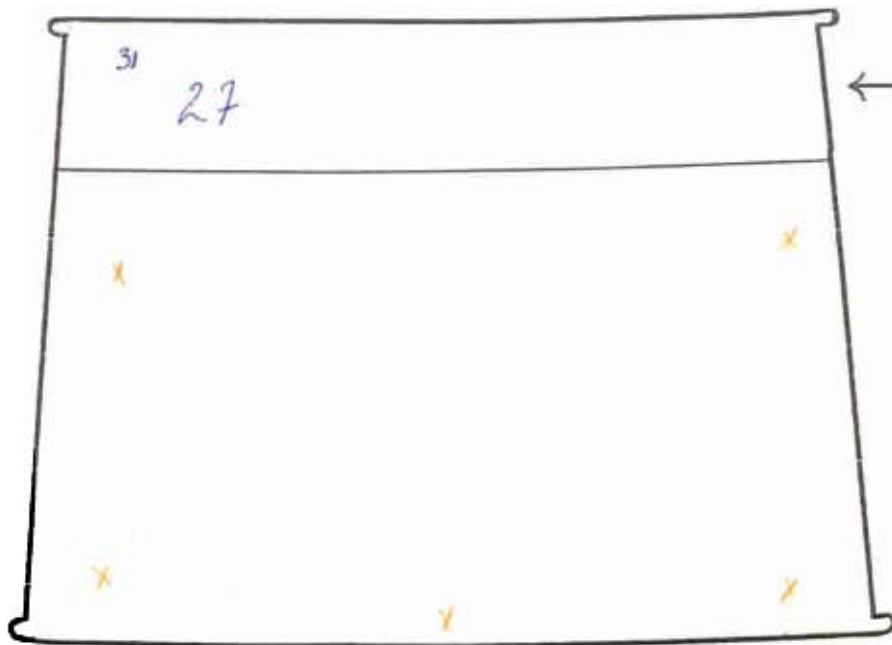

Front View

- Red square: Loose/broken/delaminated
- Blue square: Previous repair
- Orange square: Damage/wear/hole
- Green square: Replaced piece

Rear View

- Brown square: Missing
- Yellow square: Add-ons
- Pink square: Spindles not original to desk
- Purple square: Inscriptions

Right Side

Left Side

Note: No Cross-banded Edges

■ Loose/broken/delaminated
■ Damage/wear/hole

■ Previous repair
■ Replaced piece

■ Missing
■ Spindles not original to desk

■ Add-ons
■ Inscriptions

Top