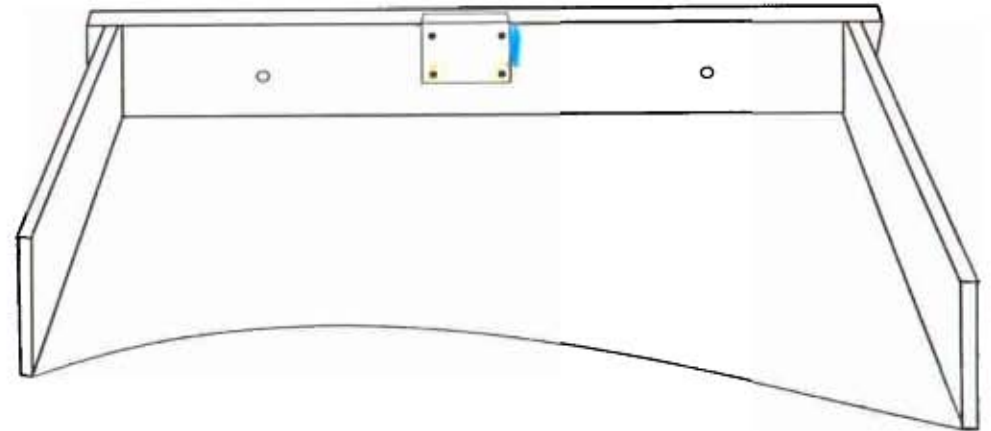

Drawer Front, Outer Surface

Rear Surface of Drawer Front

Loose/broken/delaminated
 Damage/wear/hole

Previous repair
 Replaced piece

Missing
 Spindles not original to desk

Add-ons
 Inscriptions