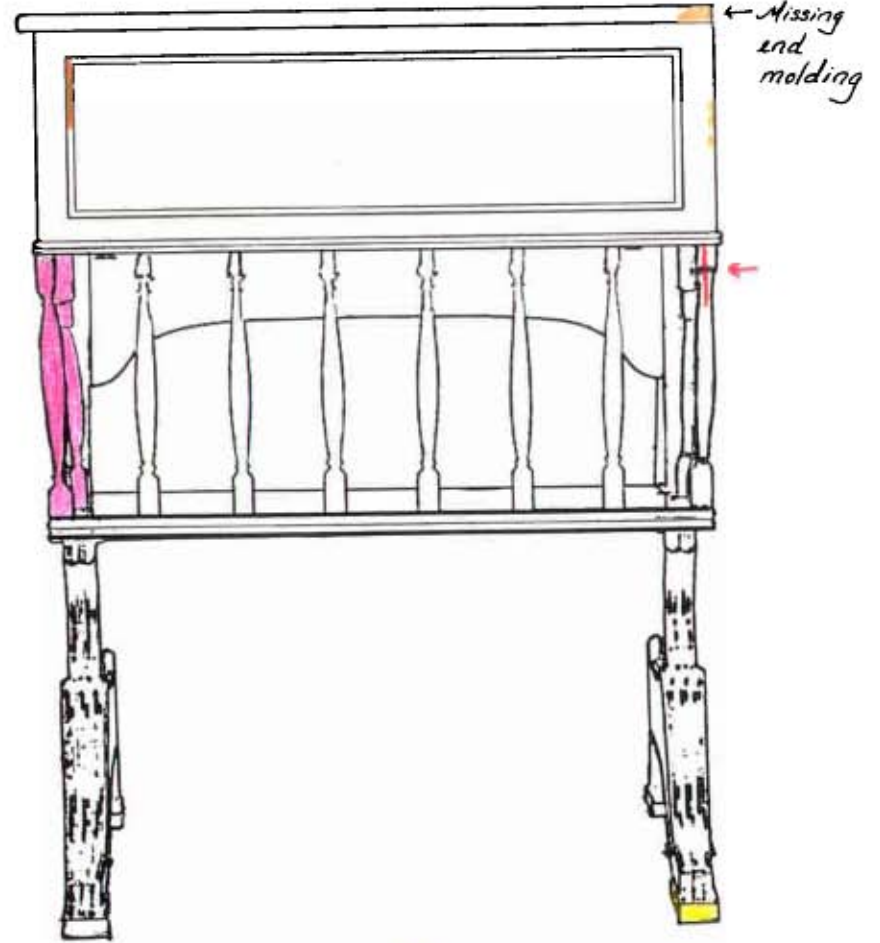

Front View

Rear View

Loose/broken/delaminated
Damage/wear/hole

Previous repair
Replaced piece

Missing
Spindles not original to desk

Add-ons
Inscriptions

Right Side

Left Side

- Red square: Loose/broken/delaminated
- Blue square: Previous repair
- Orange square: Damage/wear/hole
- Green square: Replaced piece

- Light orange square: Missing
- Yellow square: Add-ons
- Pink square: Spindles not original to desk
- Purple square: Inscriptions

Top

■ Loose/broken/delaminated
■ Damage/wear/hole

■ Previous repair
■ Replaced piece

■ Missing
■ Spindles not original to desk

■ Add-ons
■ Inscriptions

Bottom

Bottom

 Loose/broken/delaminated
 Damage/wear/hole

 Missing
 Spindles not original to desk

 Add-ons
 Inscriptions

Inside Surface of Left Drawer Side

Inside Surface of Right Drawer Side

 Loose/broken/delaminated
 Damage/wear/hole

 Previous repair
 Replaced piece