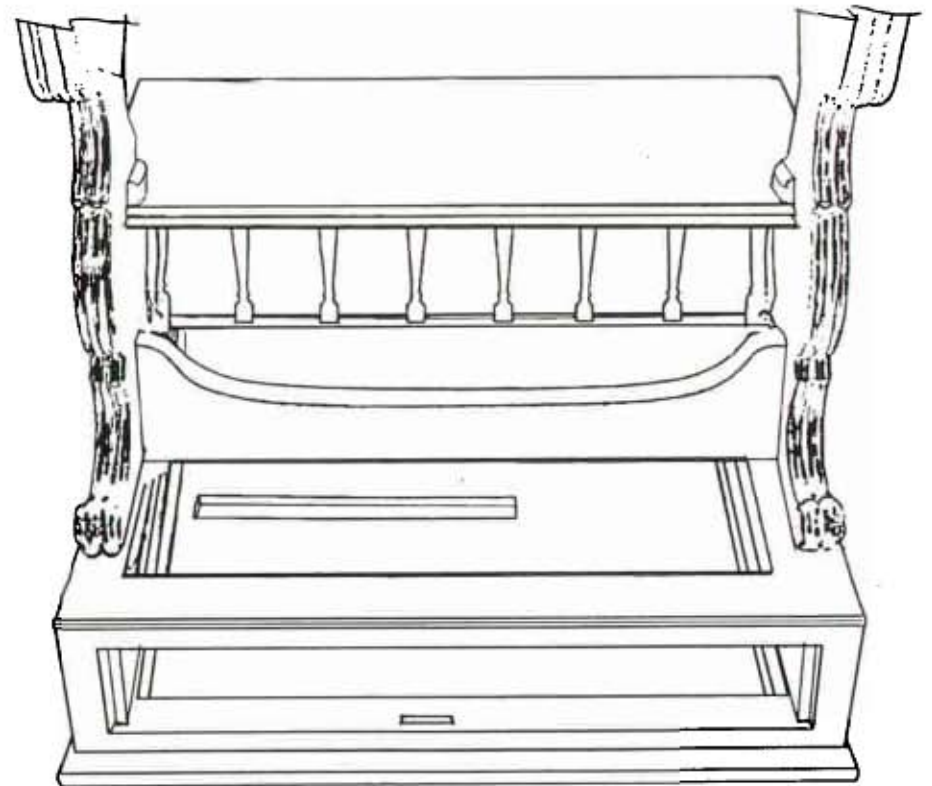

- Red square: Loose/broken/delaminated
- Blue square: Previous repair
- Orange square: Damage/wear/hole
- Green square: Replaced piece

- Light orange square: Missing
- Yellow square: Add-ons
- Pink square: Spindles not original to desk
- Purple square: Inscriptions

Top

■ Loose/broken/delaminated
■ Damage/wear/hole

■ Previous repair
■ Replaced piece

■ Missing
■ Spindles not original to desk

■ Add-ons
■ Inscriptions

Bottom

Bottom

 Loose/broken/delaminated
 Damage/wear/hole