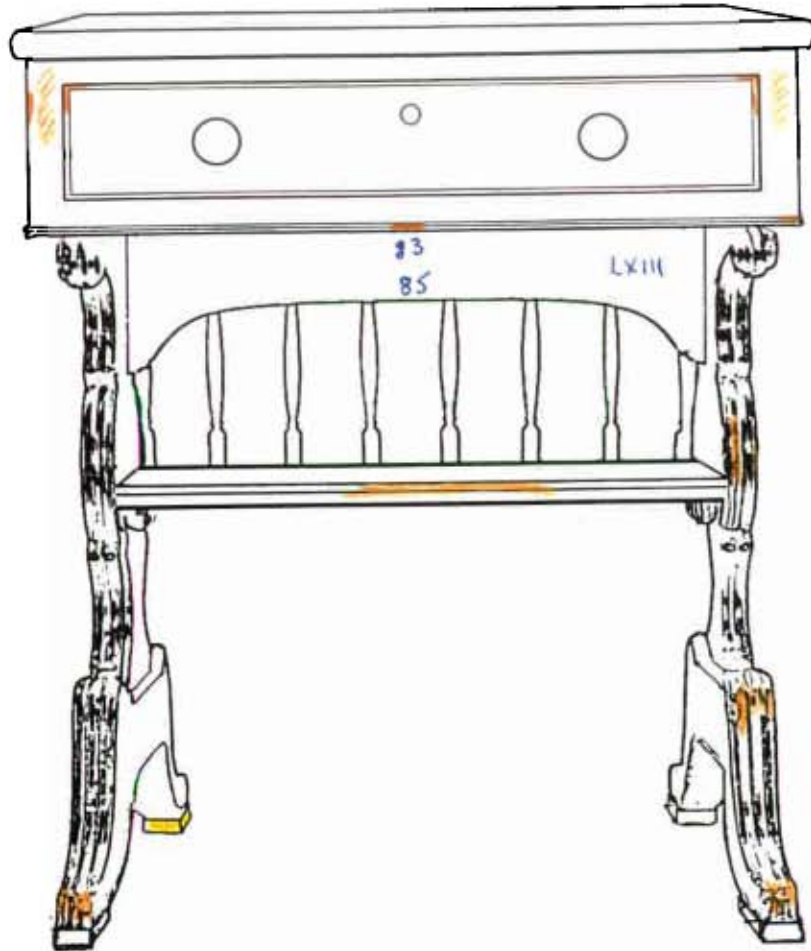

Front View

Rear View

Loose/broken/delaminated
Damage/wear/hole

Previous repair
Replaced piece

Missing
Spindles not original to desk

Add-ons
Inscriptions

Right Side

Left Side

- Red square: Loose/broken/delaminated
- Blue square: Previous repair
- Orange square: Damage/wear/hole
- Green square: Replaced piece

- Light orange square: Missing
- Yellow square: Add-ons
- Pink square: Spindles not original to desk
- Purple square: Inscriptions

Top

■ Loose/broken/delaminated
■ Damage/wear/hole

■ Previous repair
■ Replaced piece

■ Missing
■ Spindles not original to desk

■ Add-ons
■ Inscriptions

Bottom

Bottom

 Loose/broken/delaminated
 Damage/wear/hole

 Missing
 Spindles not original to desk

 Add-ons
 Inscriptions

Inside Surface of Left Drawer Side

Inside Surface of Right Drawer Side

 Loose/broken/delaminated
 Damage/wear/hole

 Previous repair
 Replaced piece