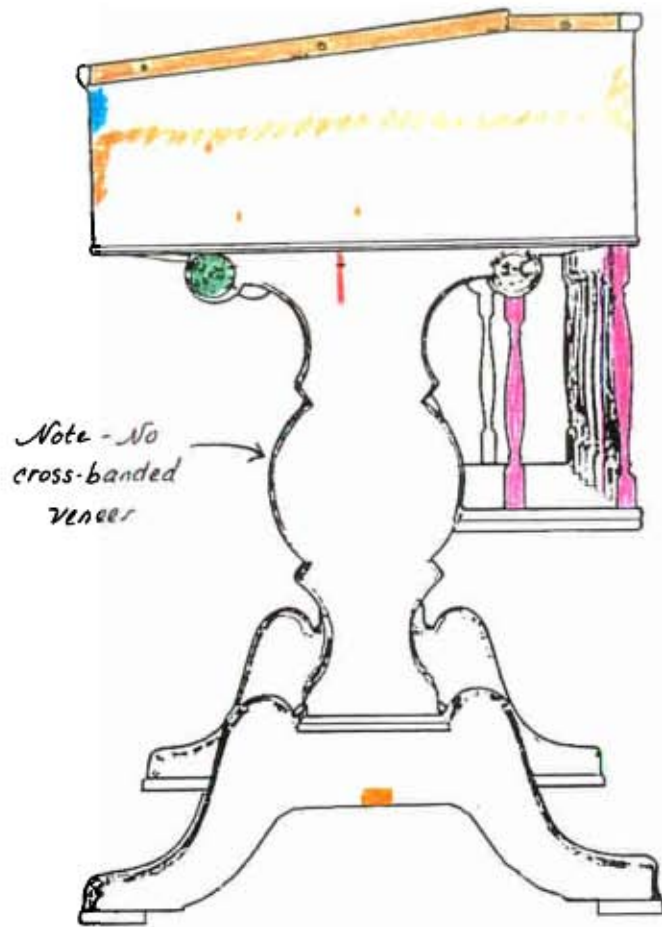

Front View

Rear View

Loose/broken/delaminated
Damage/wear/hole

Previous repair
Replaced piece

Missing
Spindles not original to desk

Add-ons
Inscriptions

Right Side

Left Side

- Red square: Loose/broken/delaminated
- Blue square: Previous repair
- Orange square: Damage/wear/hole
- Green square: Replaced piece

- Light orange square: Missing
- Yellow square: Add-ons
- Pink square: Spindles not original to desk
- Purple square: Inscriptions

Top

■ Loose/broken/delaminated
■ Damage/wear/hole

■ Previous repair
■ Replaced piece

■ Missing
■ Spindles not original to desk

■ Add-ons
■ Inscriptions

Bottom

Bottom

 Loose/broken/delaminated
 Damage/wear/hole

 Missing
 Spindles not original to desk

 Add-ons
 Inscriptions

Inside Surface of Left Drawer Side

Inside Surface of Right Drawer Side

 Loose/broken/delaminated
 Damage/wear/hole

 Previous repair
 Replaced piece