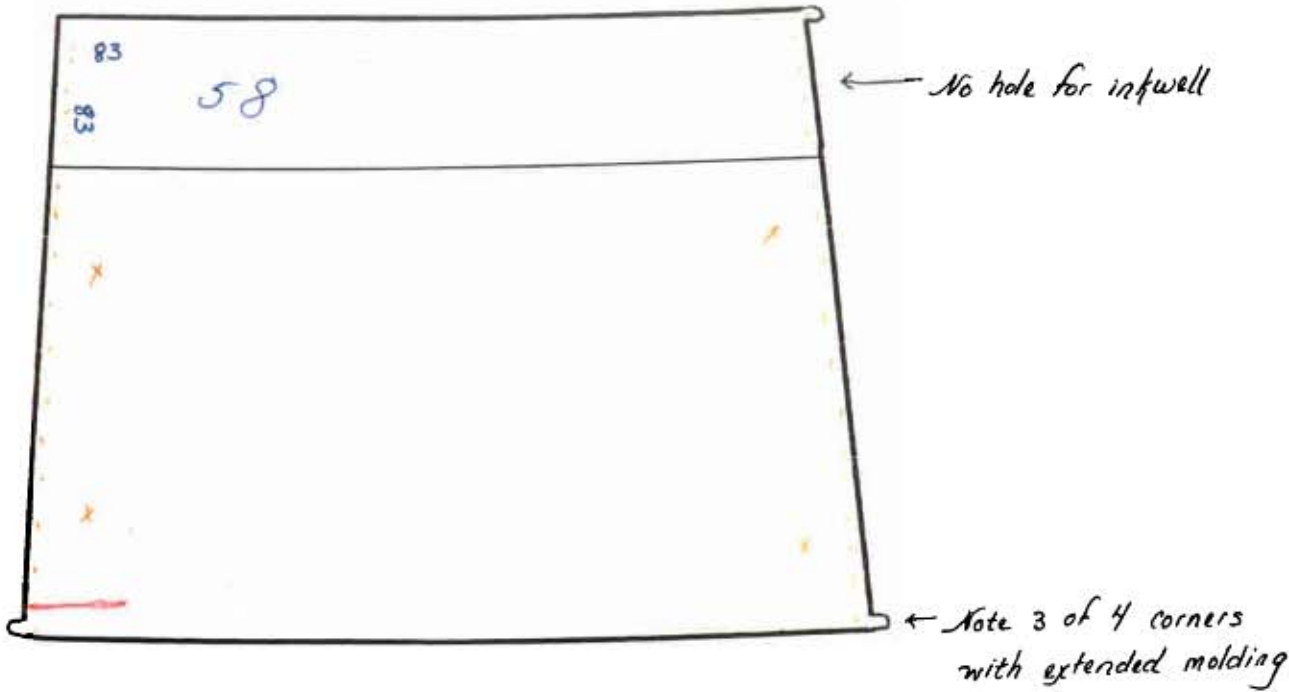

Top

■ Loose/broken/delaminated
■ Damage/wear/hole

■ Previous repair
■ Replaced piece

■ Missing
■ Spindles not original to desk

■ Add-ons
■ Inscriptions