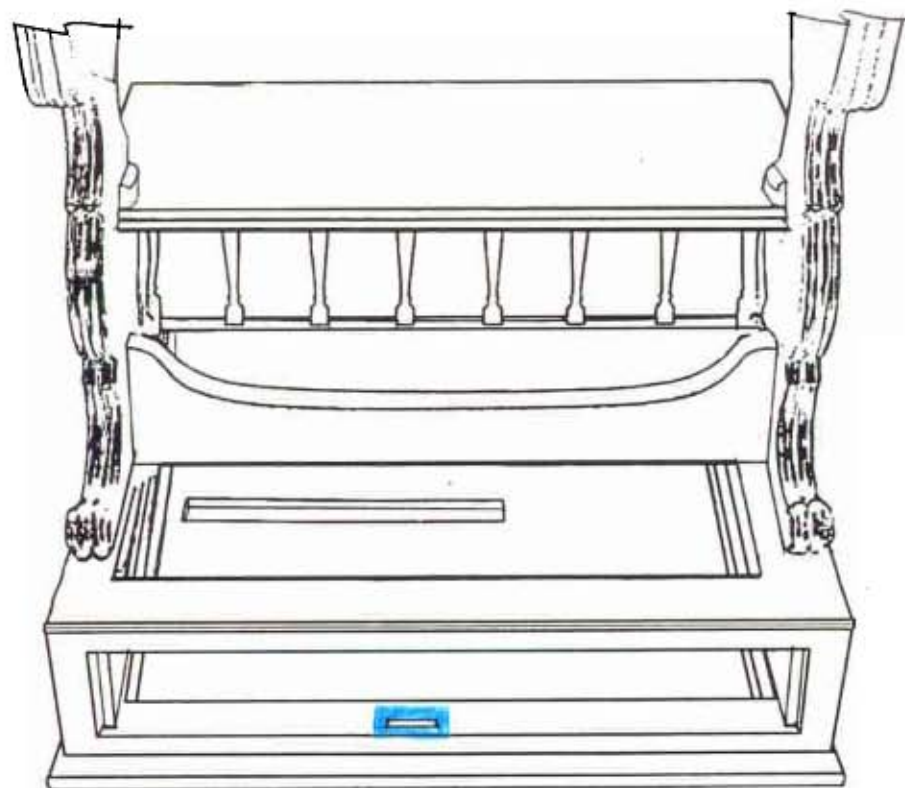

Right Side

- Loose/broken/delaminated
- Damage/wear/hole
- Previous repair
- Replaced piece

Left Side

- Missing
- Spindles not original to desk
- Add-ons
- Inscriptions

Top

 Loose/broken/delaminated  
 Damage/wear/hole

 Previous repair  
 Replaced piece

 Missing  
 Spindles not original to desk

 Add-ons  
 Inscriptions

Bottom

Bottom

Loose/broken/delaminated  
Damage/wear/hole

Previous repair  
Replaced piece

Missing  
Spindles not original to desk

Inside Surface of Left Drawer Side

Inside Surface of Right Drawer Side

Red square: Loose/broken/delaminated  
Orange square: Damage/wear/hole

Blue square: Previous repair  
Green square: Replaced piece

Dark brown square: Missing  
Pink square: Spindles not original to desk