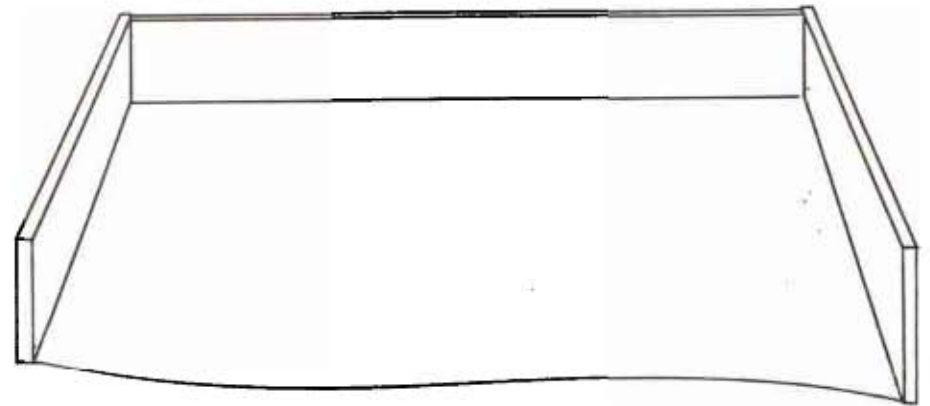

Front Surface of Drawer Back

Loose/broken/delaminated
 Damage/wear/hole

Previous repair
 Replaced piece

Missing
 Spindles not original to desk

Add-ons
 Inscriptions