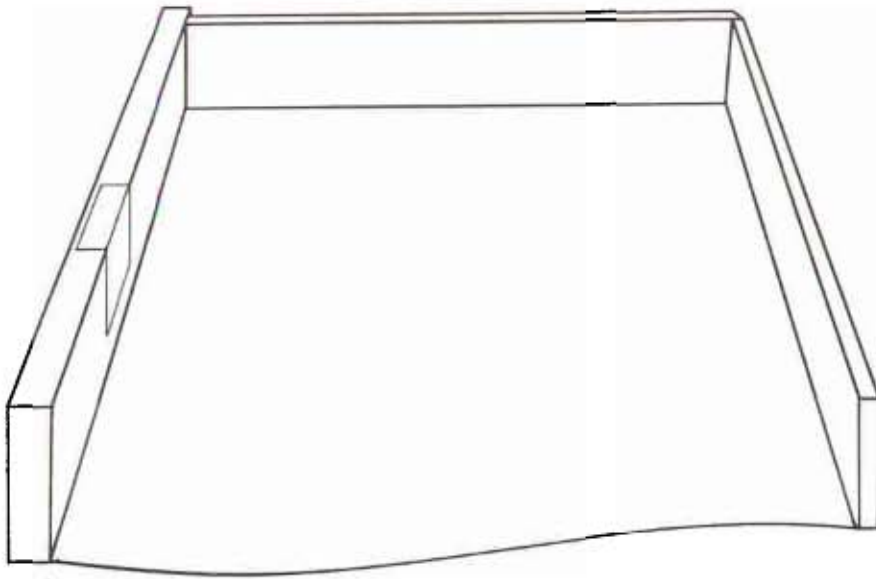

Inside Surface of Left Drawer Side

Inside Surface of Right Drawer Side

Red square: Loose/broken/delaminated  
Orange square: Damage/wear/hole

Blue square: Previous repair  
Green square: Replaced piece

Dark brown square: Missing  
Pink square: Spindles not original to desk