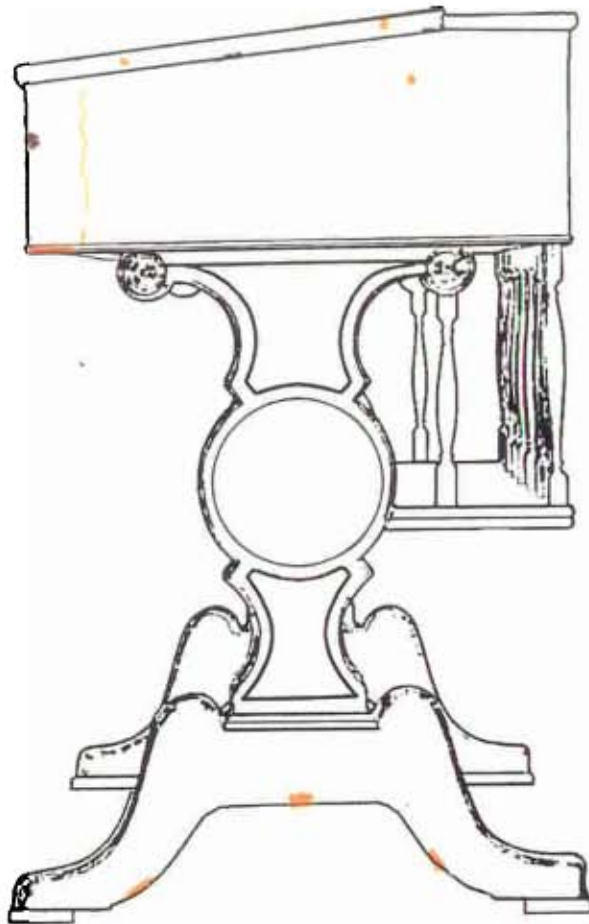

Front View

Rear View

Red Loose/broken/delaminated  
Orange Damage/wear/hole

Blue Previous repair  
Green Replaced piece

Black Missing  
Pink Spindles not original to desk

Yellow Add-ons  
Purple Inscriptions

Right Side

- Loose/broken/delaminated
- Damage/wear/hole
- Previous repair
- Replaced piece

Left Side

- Missing
- Spindles not original to desk
- Add-ons
- Inscriptions

Top

 Loose/broken/delaminated  
 Damage/wear/hole

 Previous repair  
 Replaced piece

 Missing  
 Spindles not original to desk

 Add-ons  
 Inscriptions

Bottom

Bottom

Loose/broken/delaminated  
Damage/wear/hole

Previous repair  
Replaced piece

Missing  
Spindles not original to desk

Inside Surface of Left Drawer Side

Inside Surface of Right Drawer Side

Red square: Loose/broken/delaminated  
Orange square: Damage/wear/hole

Blue square: Previous repair  
Green square: Replaced piece

Dark brown square: Missing  
Pink square: Spindles not original to desk