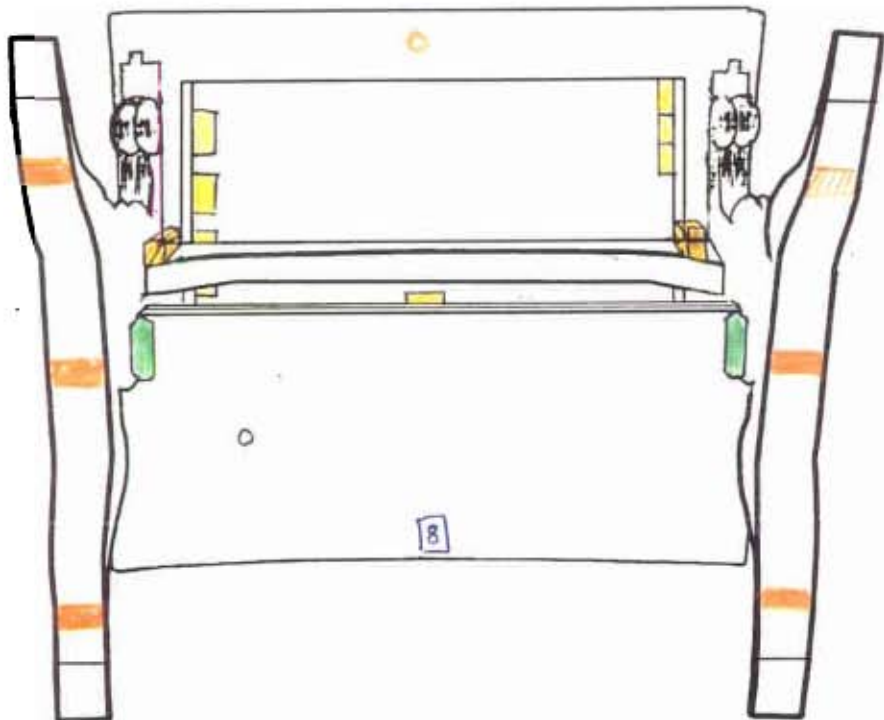

Bottom

Bottom

Loose/broken/delaminated
Damage/wear/hole

Previous repair
Replaced piece

Missing
Spindles not original to desk

Add-ons
Inscriptions