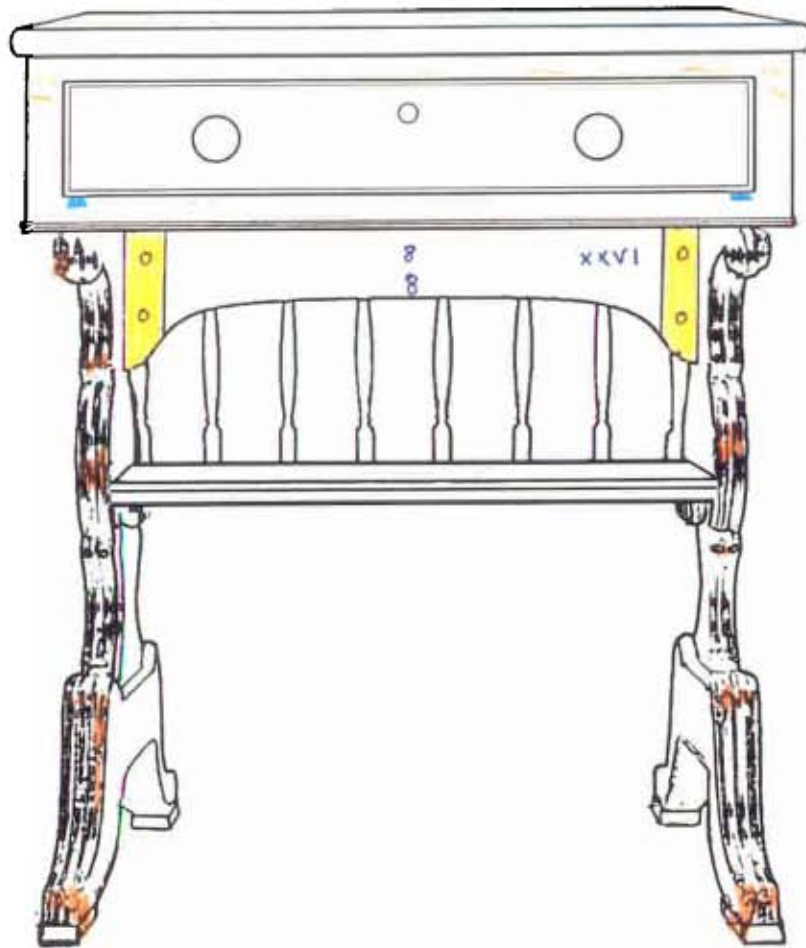

Front View

Rear View

Red Loose/broken/delaminated  
Orange Damage/wear/hole

Blue Previous repair  
Green Replaced piece

Black Missing  
Pink Spindles not original to desk

Yellow Add-ons  
Purple Inscriptions

Right Side

- Loose/broken/delaminated
- Damage/wear/hole
- Previous repair
- Replaced piece

Left Side

- Missing
- Spindles not original to desk
- Add-ons
- Inscriptions

Top

 Loose/broken/delaminated  
 Damage/wear/hole

 Previous repair  
 Replaced piece

 Missing  
 Spindles not original to desk

 Add-ons  
 Inscriptions

Bottom

Bottom

Loose/broken/delaminated  
Damage/wear/hole

Previous repair  
Replaced piece

Missing  
Spindles not original to desk

Inside Surface of Left Drawer Side

Inside Surface of Right Drawer Side

Red square: Loose/broken/delaminated  
Orange square: Damage/wear/hole

Blue square: Previous repair  
Green square: Replaced piece

Dark brown square: Missing  
Pink square: Spindles not original to desk