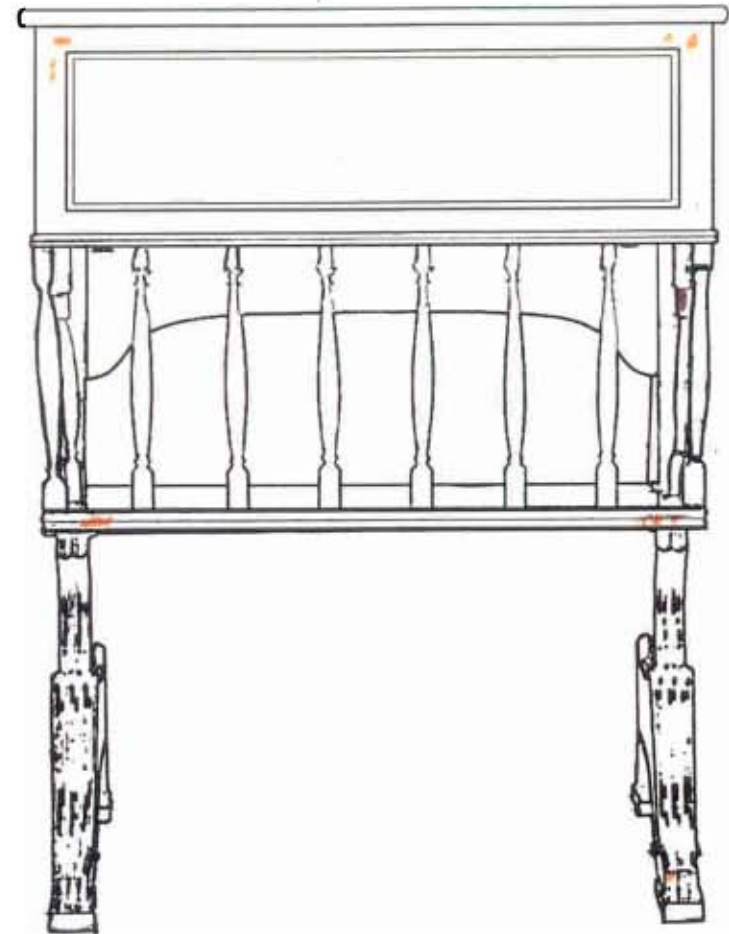

Front View

Rear View

Red Loose/broken/delaminated  
Orange Damage/wear/hole

Blue Previous repair  
Green Replaced piece

Black Missing  
Pink Spindles not original to desk

Yellow Add-ons  
Purple Inscriptions

Right Side

- Loose/broken/delaminated
- Damage/wear/hole
- Previous repair
- Replaced piece

Left Side

- Missing
- Spindles not original to desk
- Add-ons
- Inscriptions

Top

 Loose/broken/delaminated  
 Damage/wear/hole

 Previous repair  
 Replaced piece

 Missing  
 Spindles not original to desk

 Add-ons  
 Inscriptions

Bottom

Bottom

Loose/broken/delaminated  
Damage/wear/hole

Previous repair  
Replaced piece

Missing  
Spindles not original to desk

Inside Surface of Left Drawer Side

Inside Surface of Right Drawer Side

Red square: Loose/broken/delaminated  
Orange square: Damage/wear/hole

Blue square: Previous repair  
Green square: Replaced piece

Dark brown square: Missing  
Pink square: Spindles not original to desk