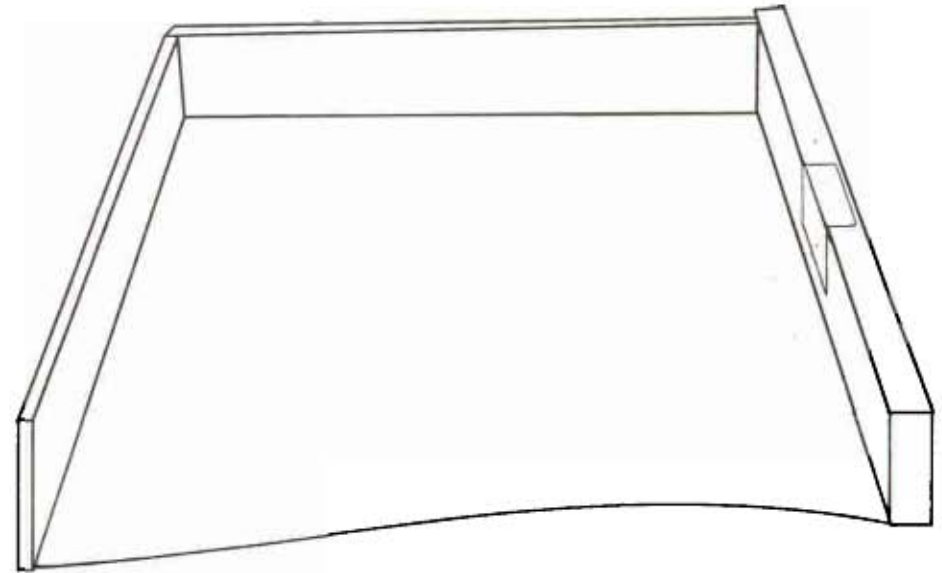

Inside Surface of Left Drawer Side

Inside Surface of Right Drawer Side

Red square: Loose/broken/delaminated  
Orange square: Damage/wear/hole

Blue square: Previous repair  
Green square: Replaced piece

Dark brown square: Missing  
Pink square: Spindles not original to desk