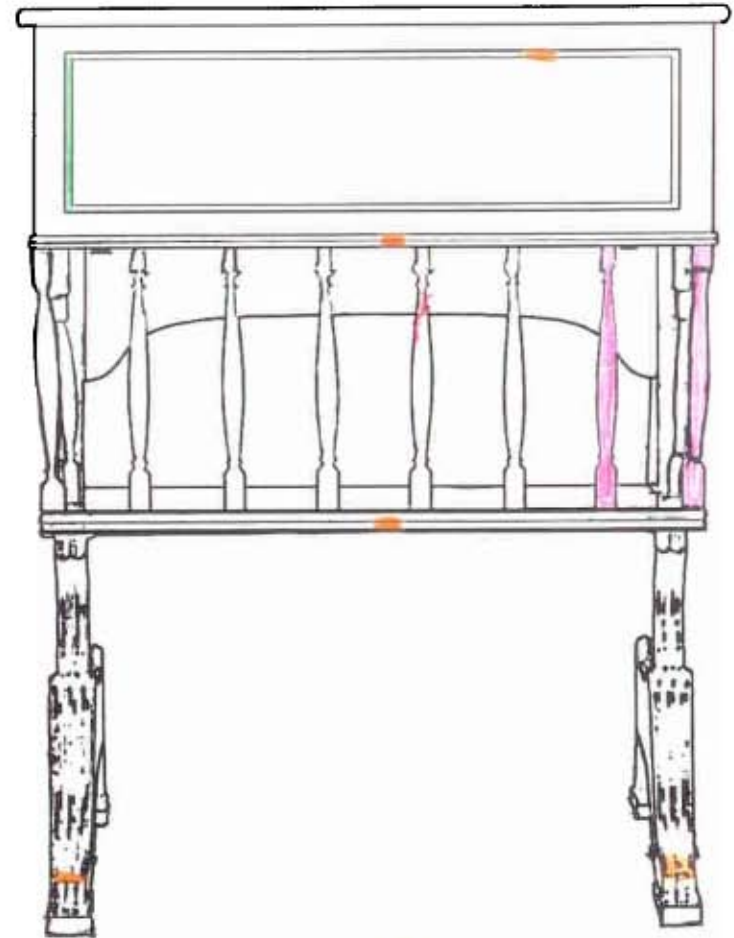

Front View

Rear View

Loose/broken/delaminated
Damage/wear/hole

Previous repair
Replaced piece

Missing
Spindles not original to desk

Add-ons
Inscriptions

Right Side

- Loose/broken/delaminated
- Previous repair
- Damage/wear/hole
- Replaced piece

Left Side

- Missing
- Add-ons
- Spindles not original to desk
- Inscriptions

Top

 Loose/broken/delaminated
 Damage/wear/hole

 Previous repair
 Replaced piece

 Missing
 Spindles not original to desk

 Add-ons
 Inscriptions

Bottom

Loose/broken/delaminated
Damage/wear/hole

Previous repair
Replaced piece

Bottom

Missing
Spindles not original to desk

Add-ons
Inscriptions

Drawer Front, Outer Surface

Rear Surface of Drawer Front

 Loose/broken/delaminated
 Damage/wear/hole

 Previous repair
 Replaced piece

 Missing
 Spindles not original to desk

 Add-ons
 Inscriptions

Inside Surface of Left Drawer Side

Inside Surface of Right Drawer Side