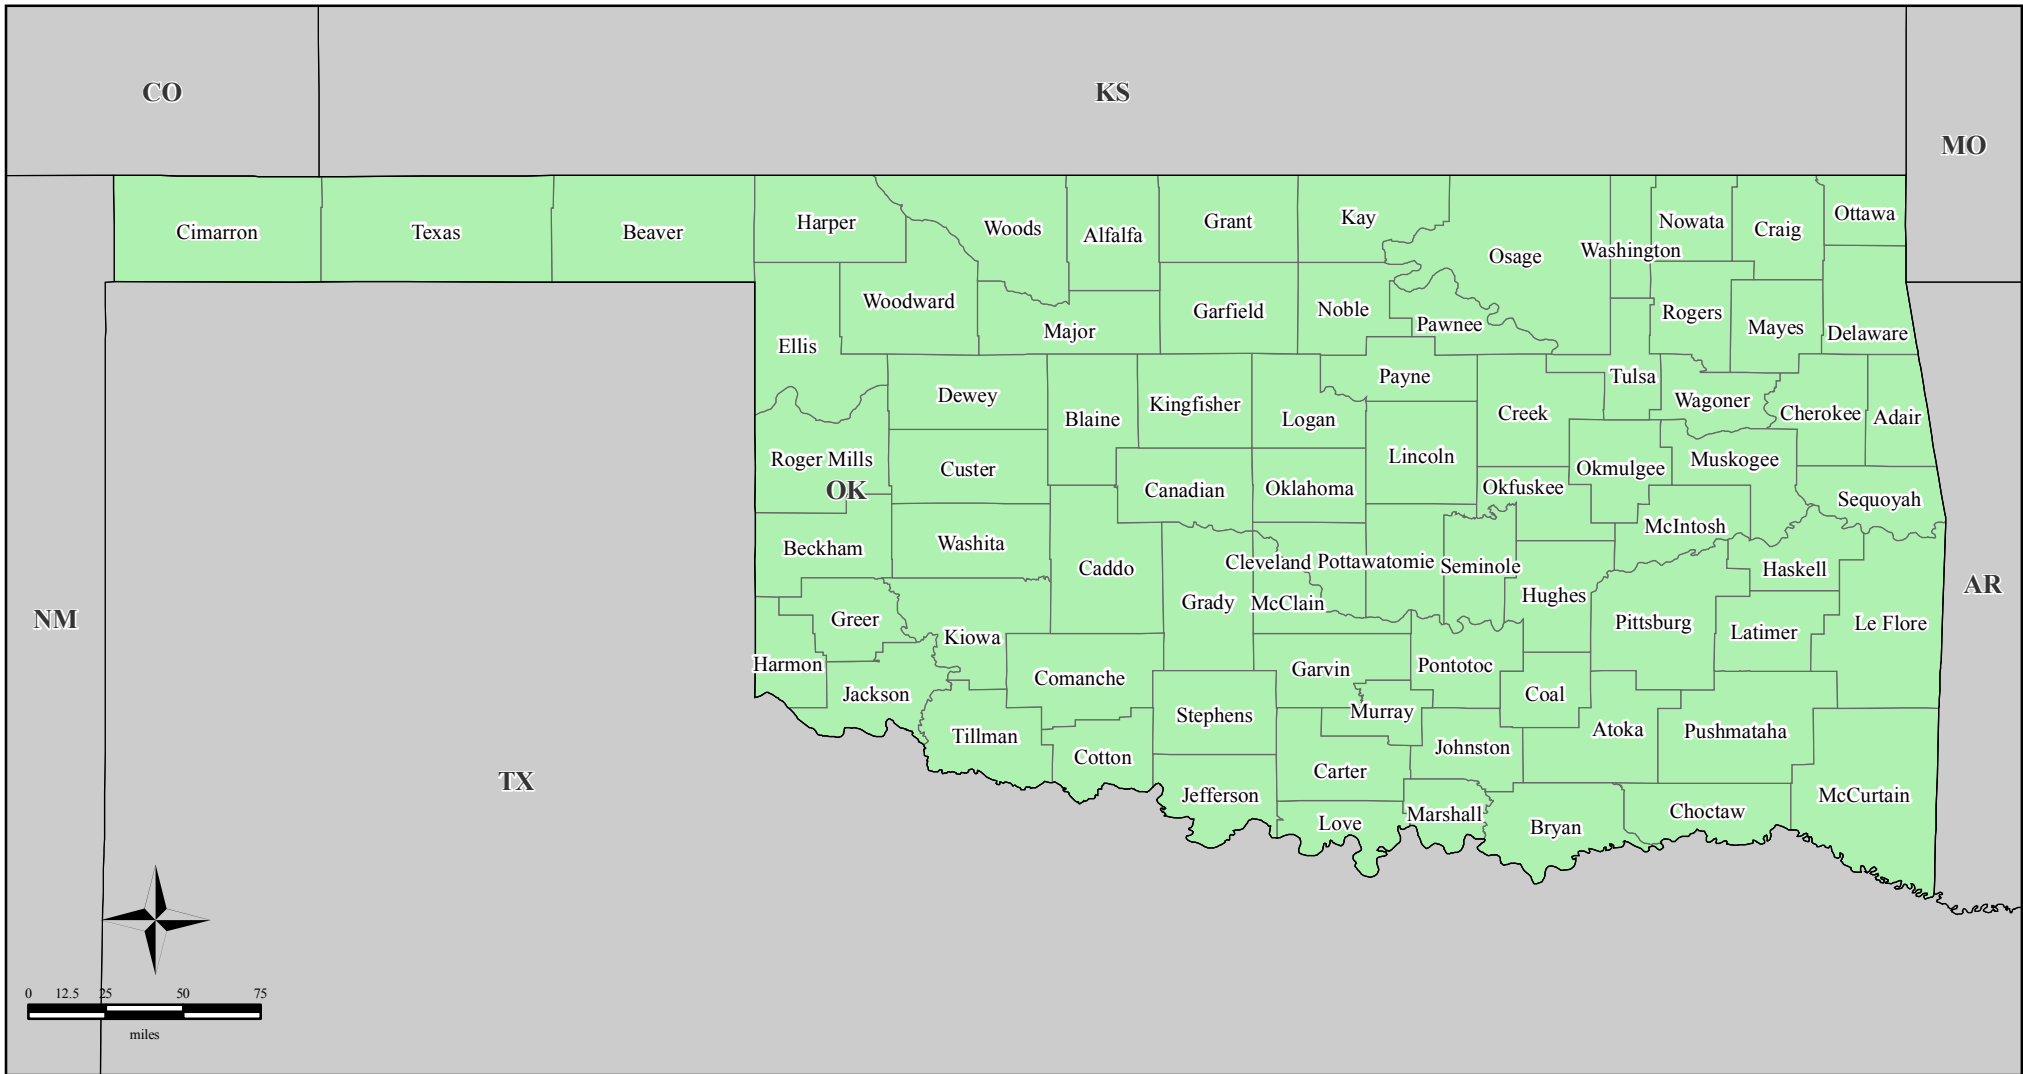

# FEMA-3219-EM, Oklahoma

## Disaster Declaration as of 09/05/2005

### Legend

ITS Mapping & Analysis Center  
Washington, DC  
09/05/05 -- 15:45:00 EDT