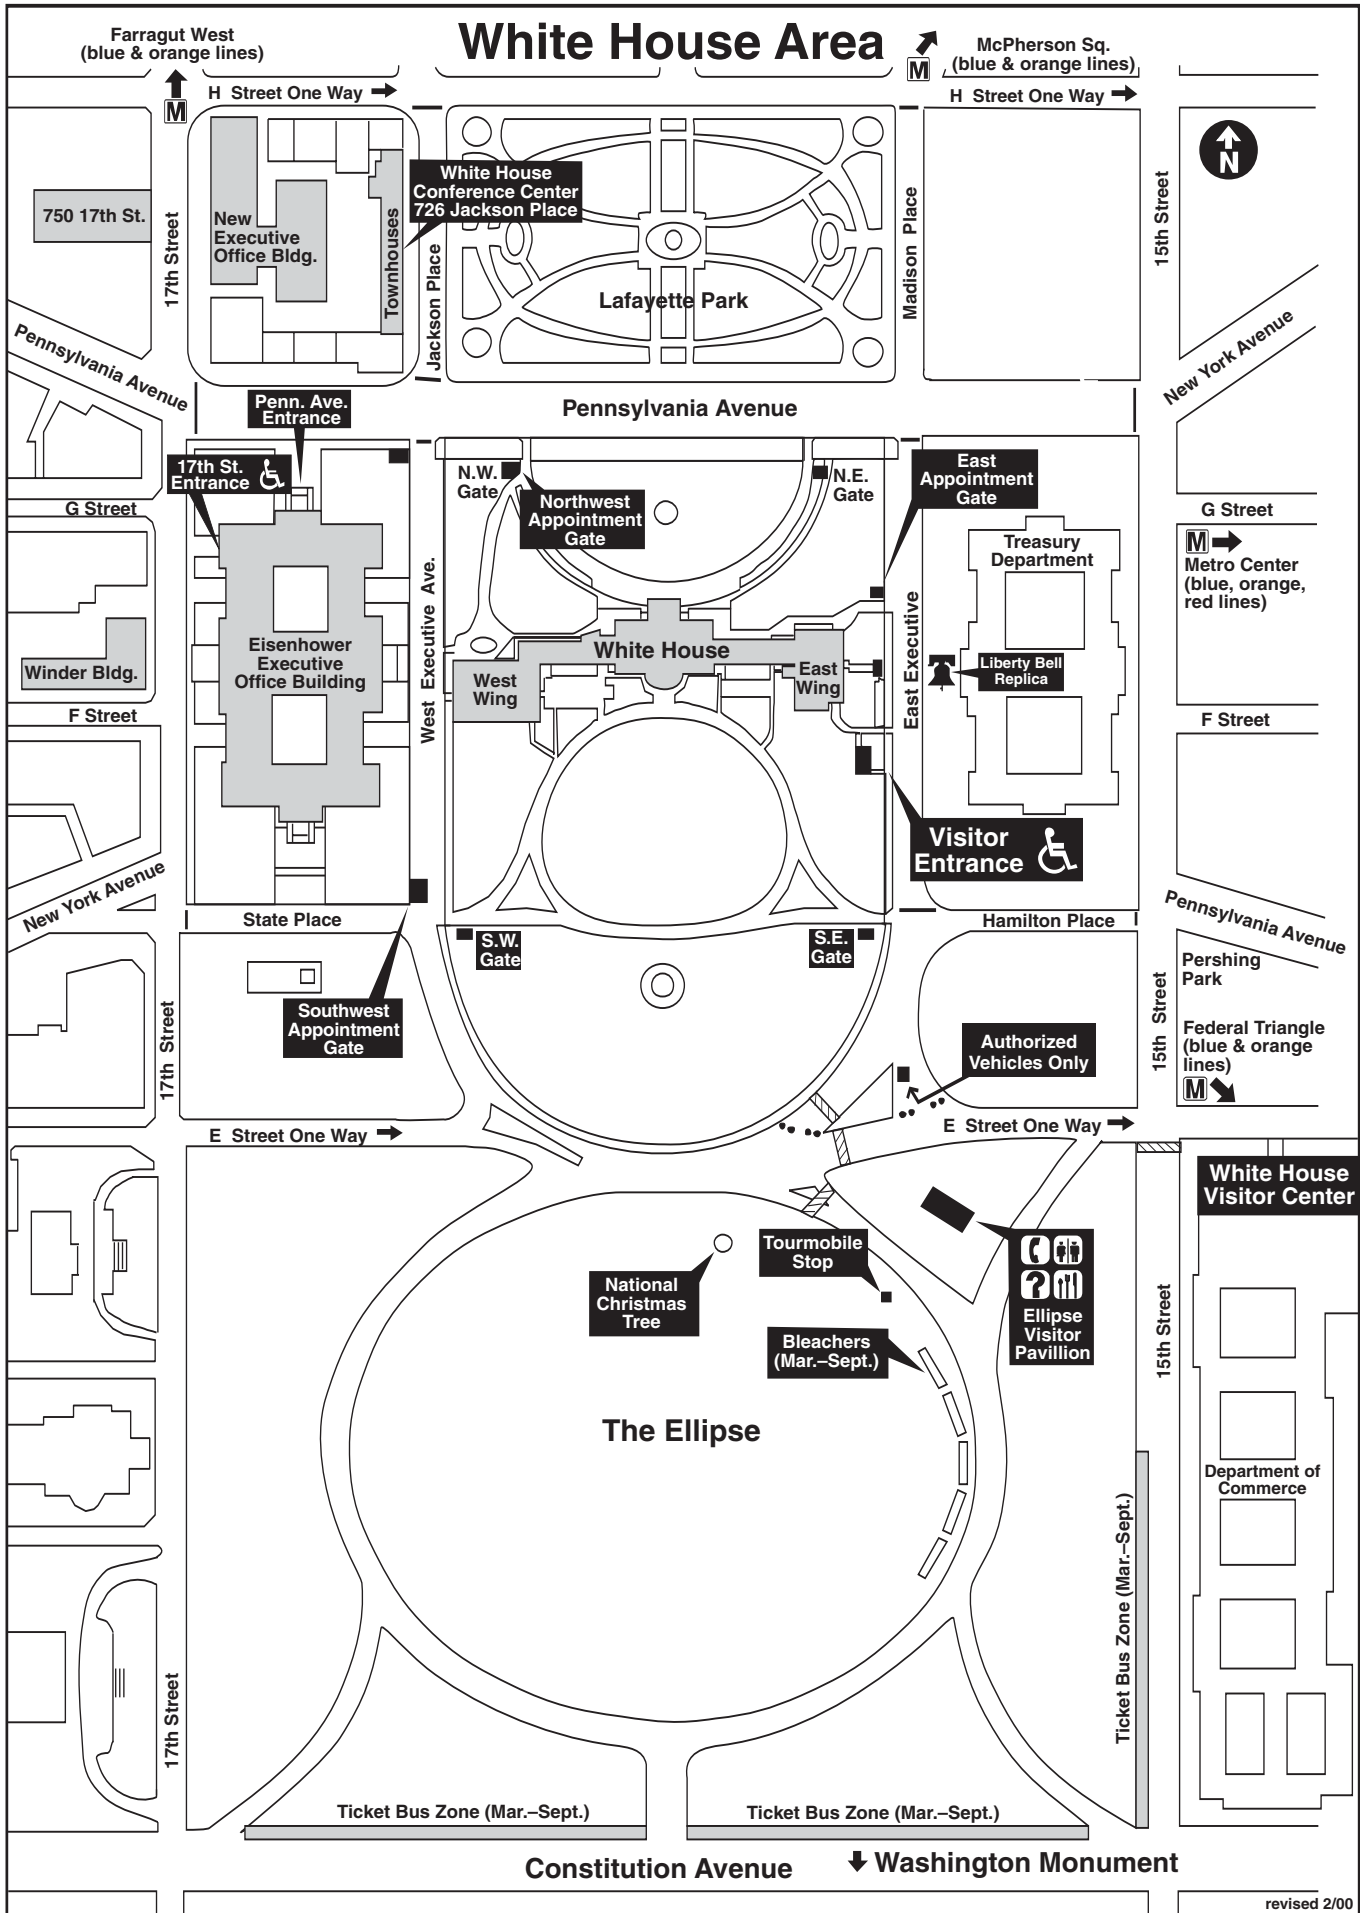

# White House Area

Farragut West  
(blue & orange lines)

McPherson Sq.  
(blue & orange lines)

750 17th St.

White House  
Conference Center  
726 Jackson Place

Lafayette Park

New  
Executive  
Office Bldg.

Townhouses

Penn. Ave.  
Entrance

Pennsylvania Avenue

Madison Place

15th Street

New York Avenue

G Street

Metro Center  
(blue, orange,  
red lines)

17th St.  
Entrance

N.W.  
Gate

Northwest  
Appointment  
Gate

N.E.  
Gate

East  
Appointment  
Gate

Treasury  
Department

Liberty Bell  
Replica

Eisenhower  
Executive  
Office Building

White House

Pershing  
Park

Federal Triangle  
(blue & orange  
lines)

17th Street

15th Street

E Street One Way

E Street One Way

White House  
Visitor Center

National  
Christmas  
Tree