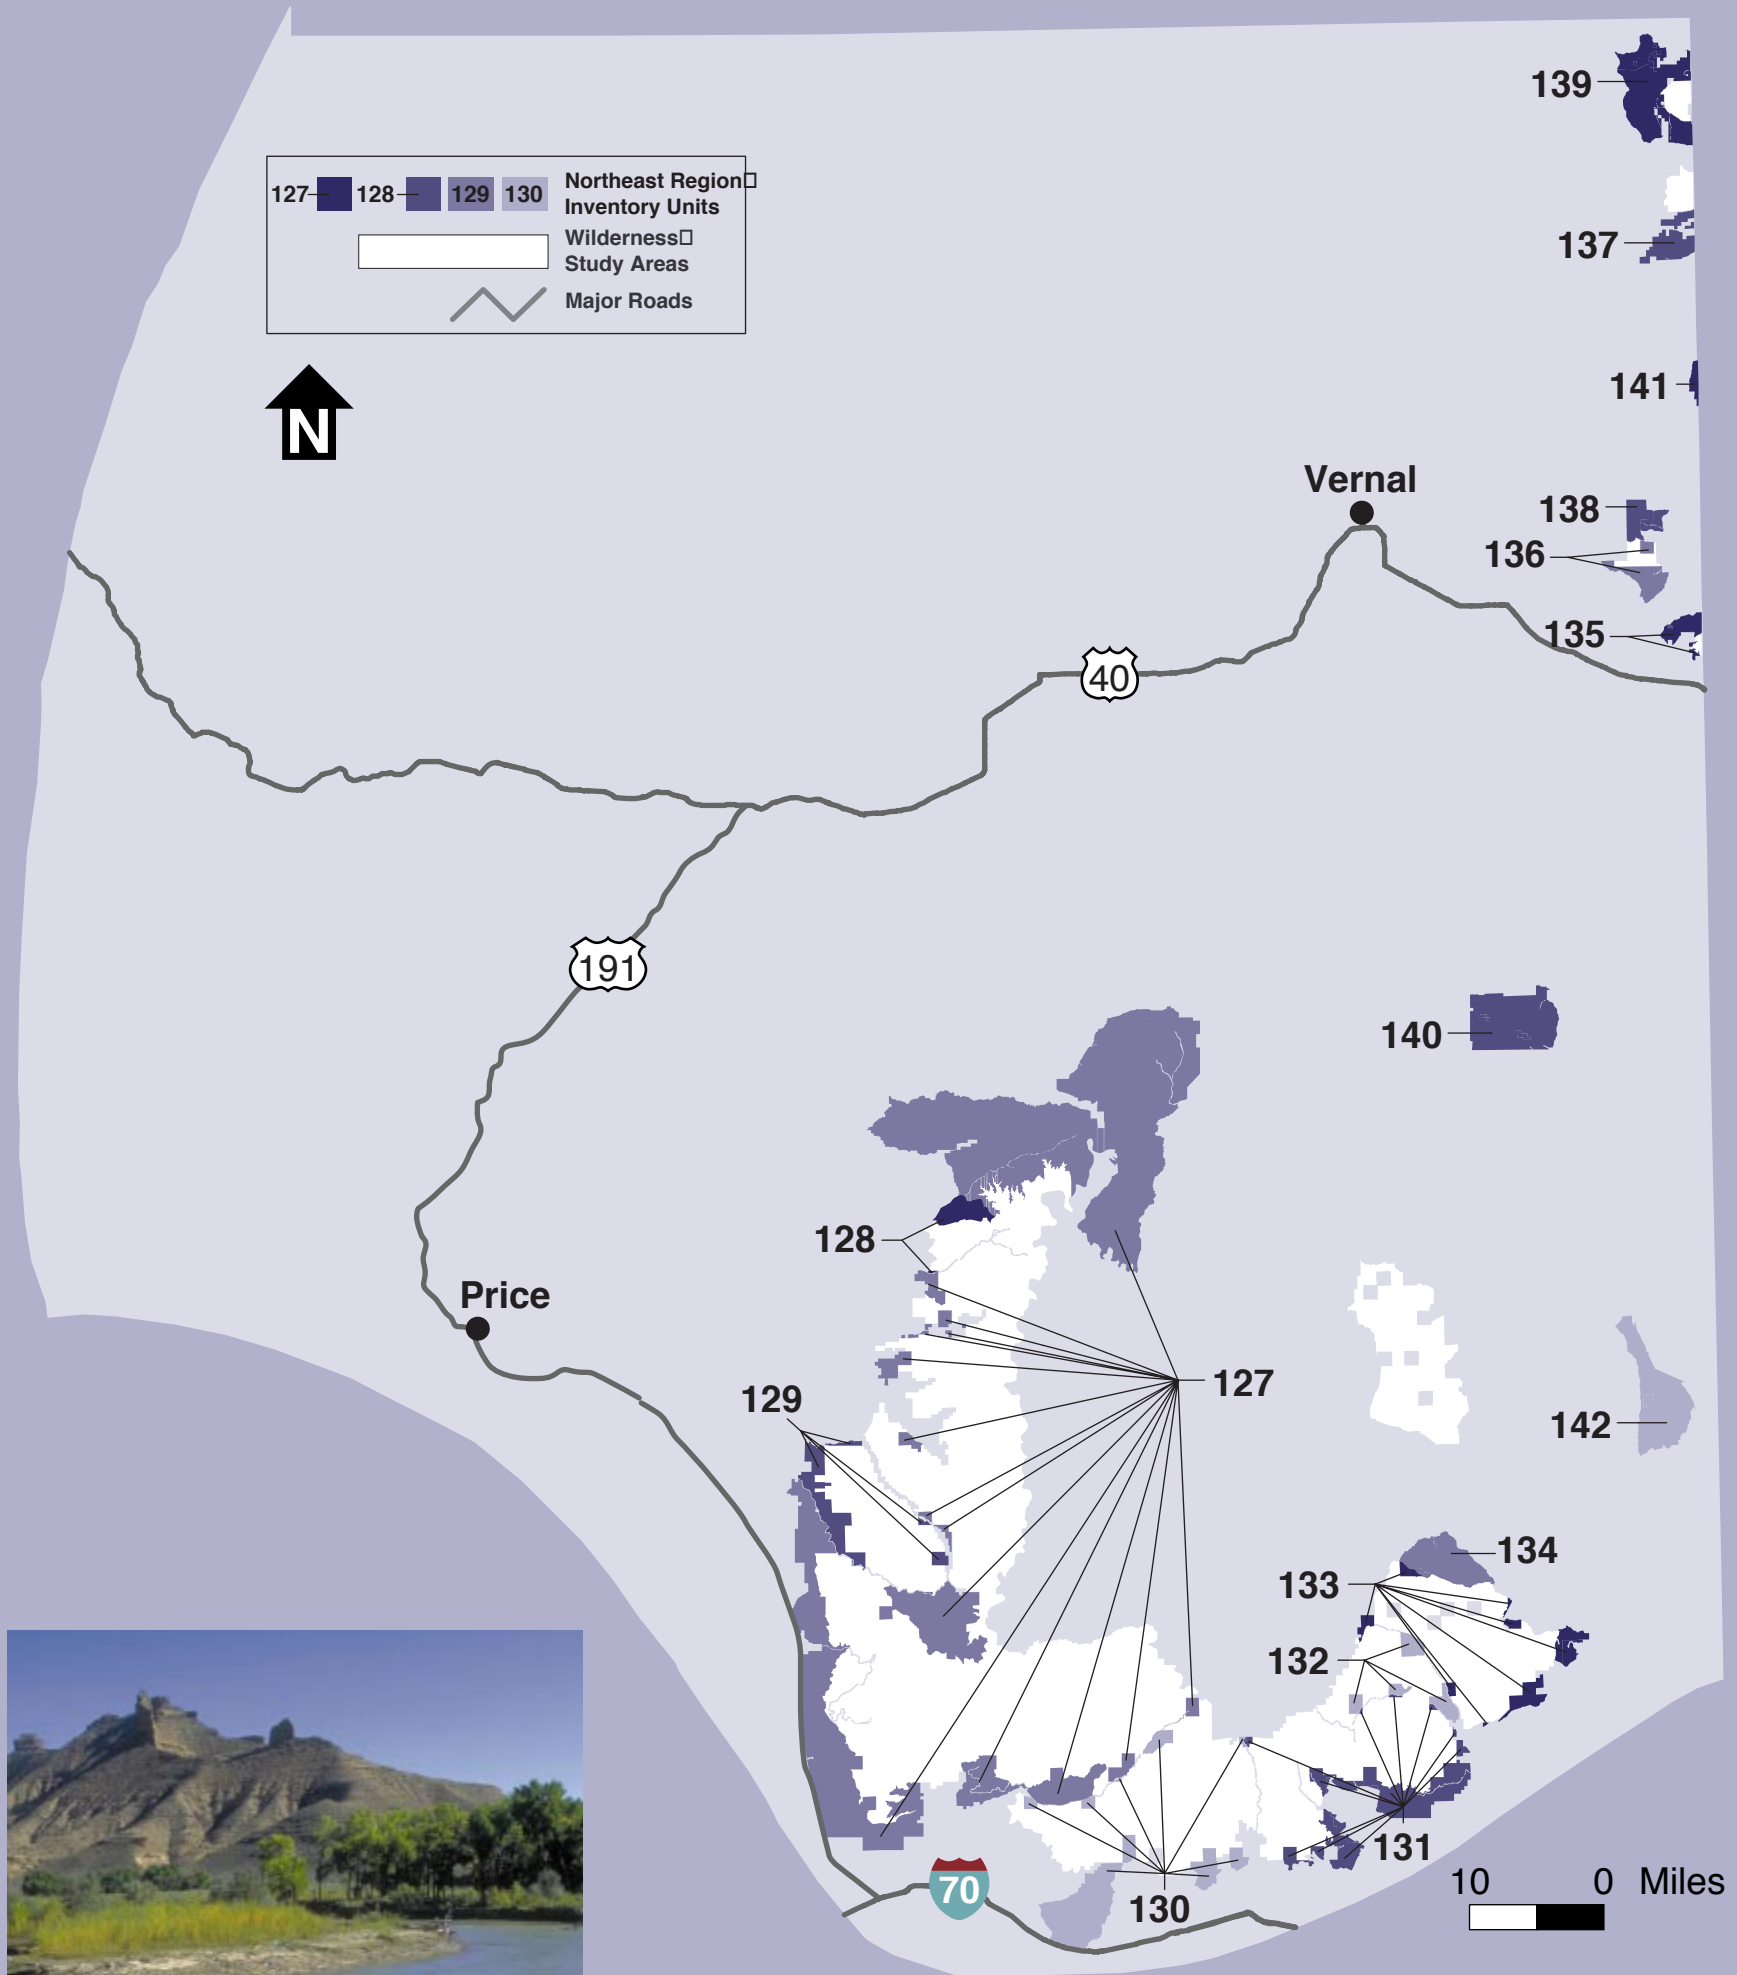

Northeast Region

Desolation Canyon127	Bull Canyon135
Jack Canyon128	Daniels Canyon136
Turtle Canyon129	Diamond Breaks137
Floy Canyon130	Moonshine Draw138
Coal Canyon131	Cold Spring Mountain139
Spruce Canyon132	White River140
Flume Canyon133	Wild Mountain141
Westwater Creek134	Cripple Cowboy142

Jerry Sintz

WHITE RIVER—The White River meanders through the heart of this inventory unit and provides the canoeists or rafter wonderful opportunities for wildlife and waterfowl viewing.