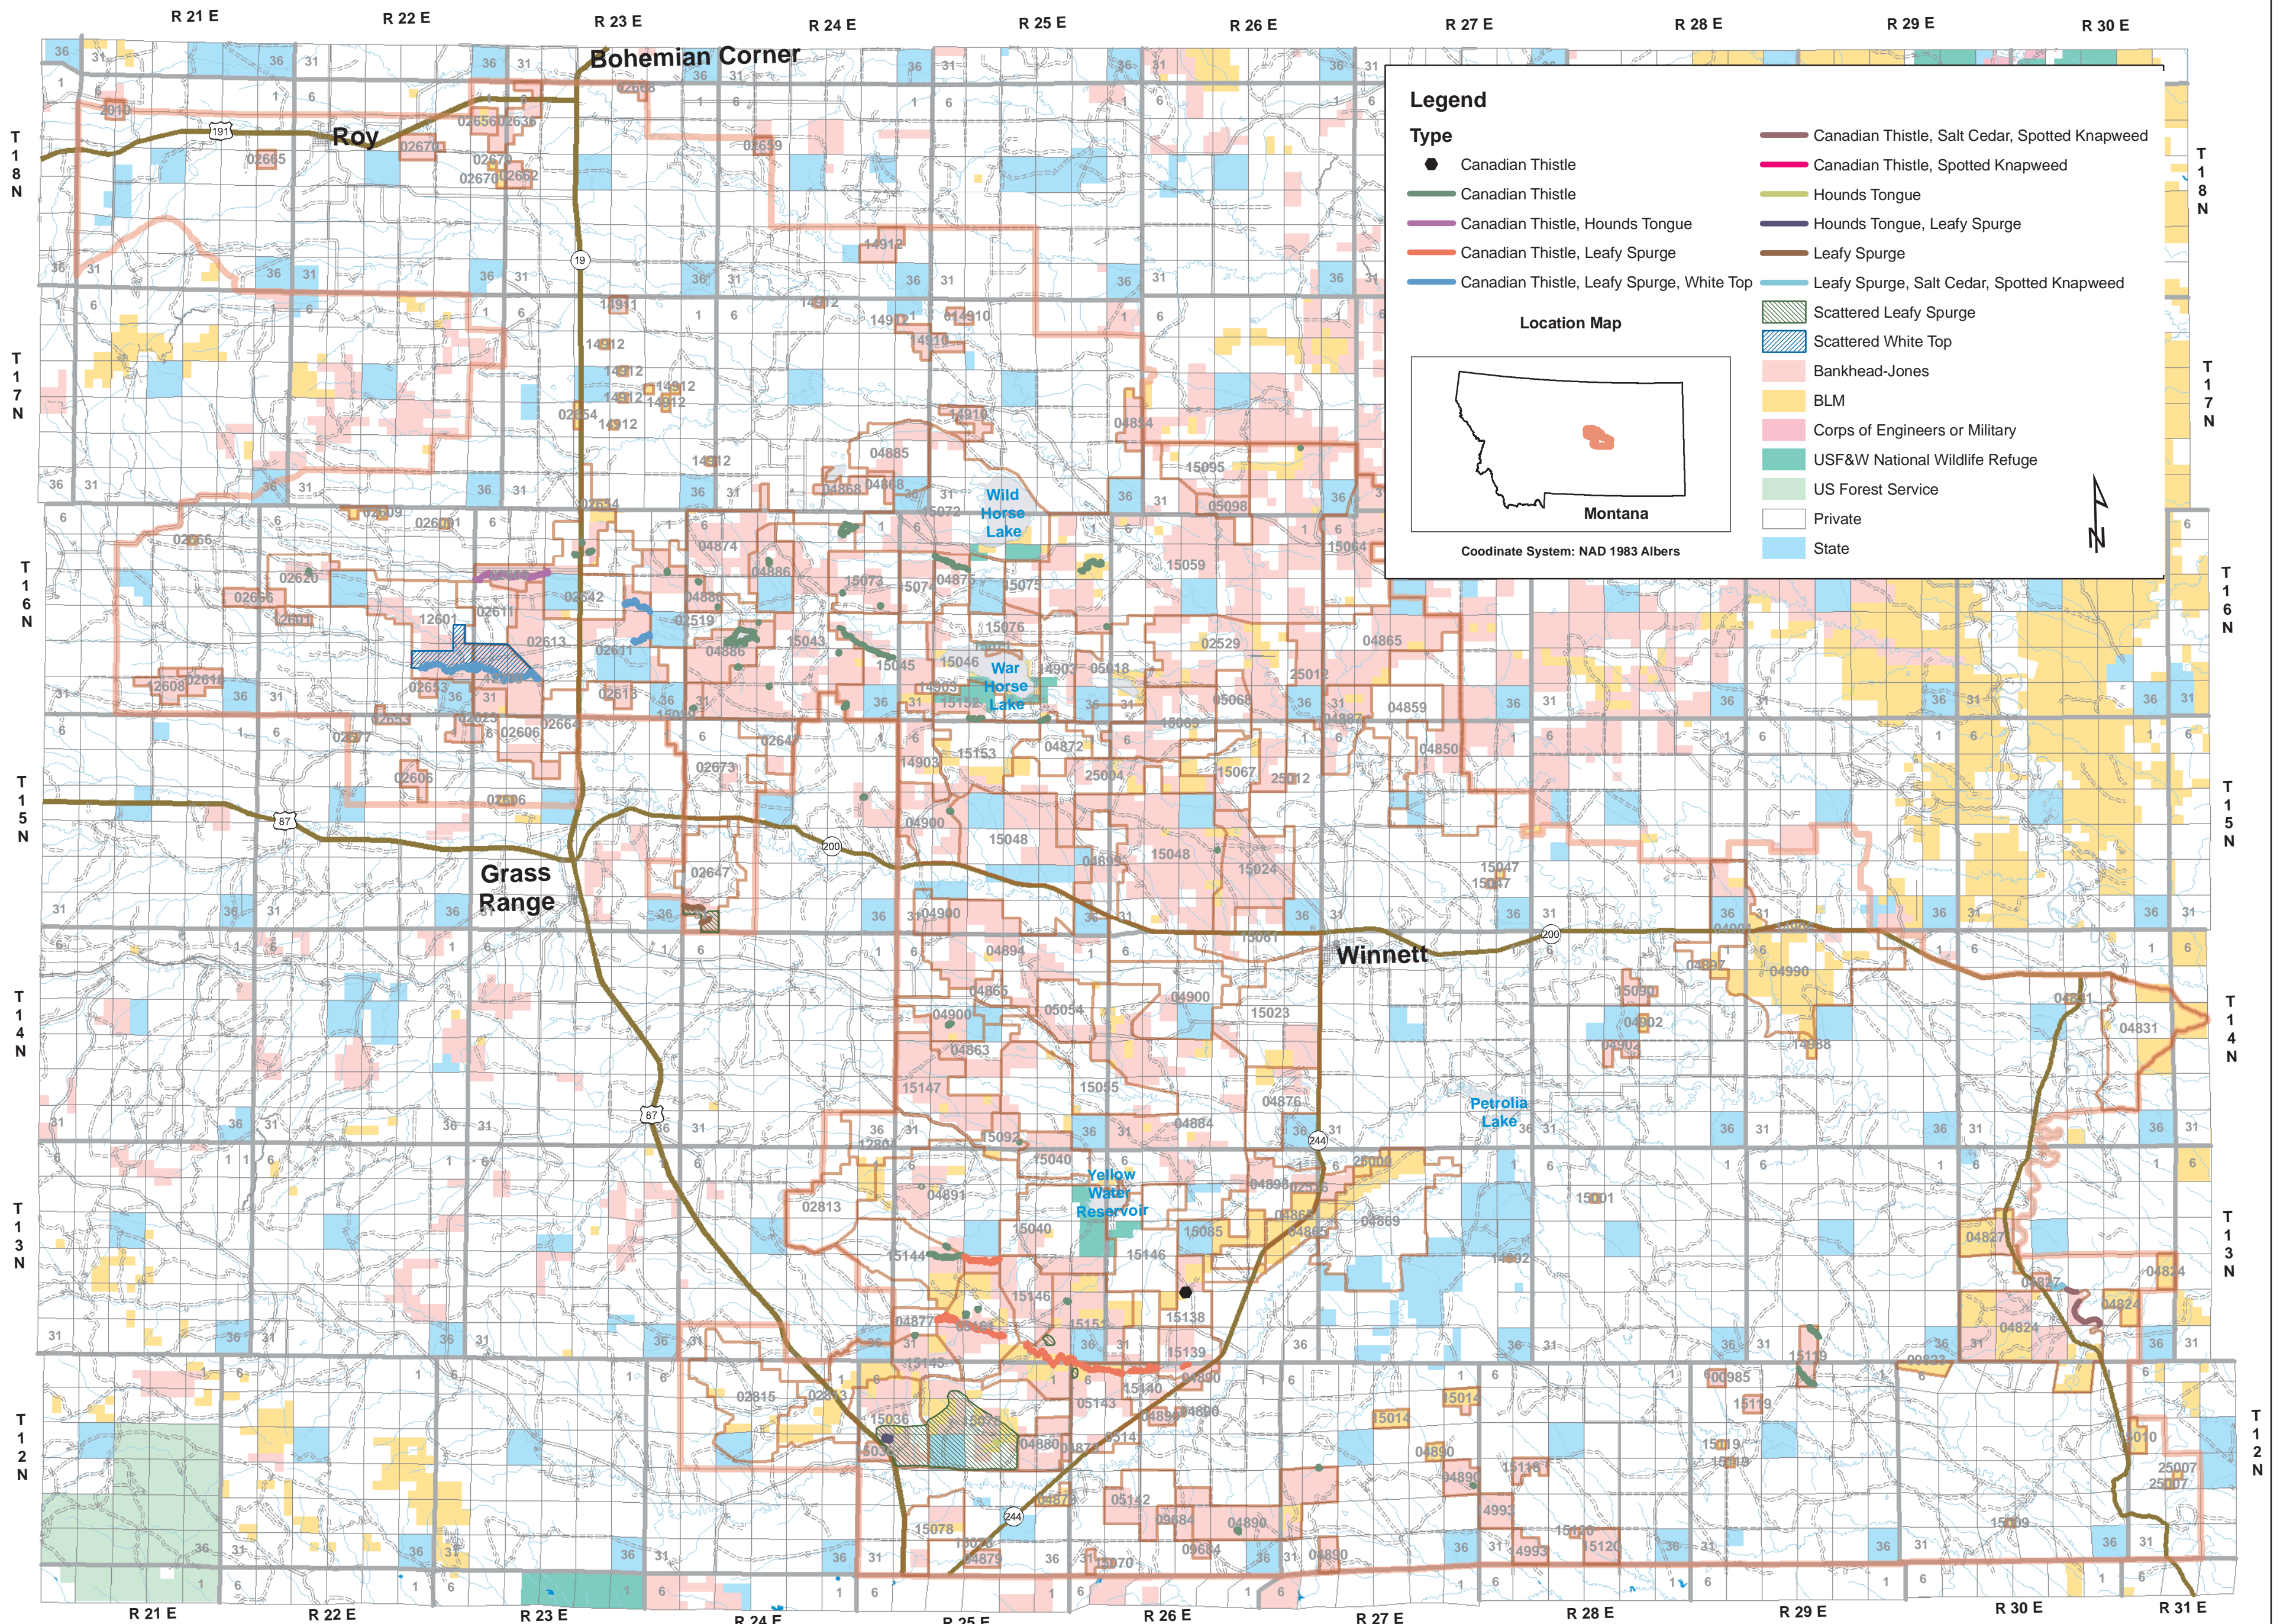

Petrolia Watershed Plan M3 - Noxious Weeds

No Warranty is made by the BLM as to the accuracy, reliability, or completeness of this data for individual or aggregate use with other data. Map generated 04/2007