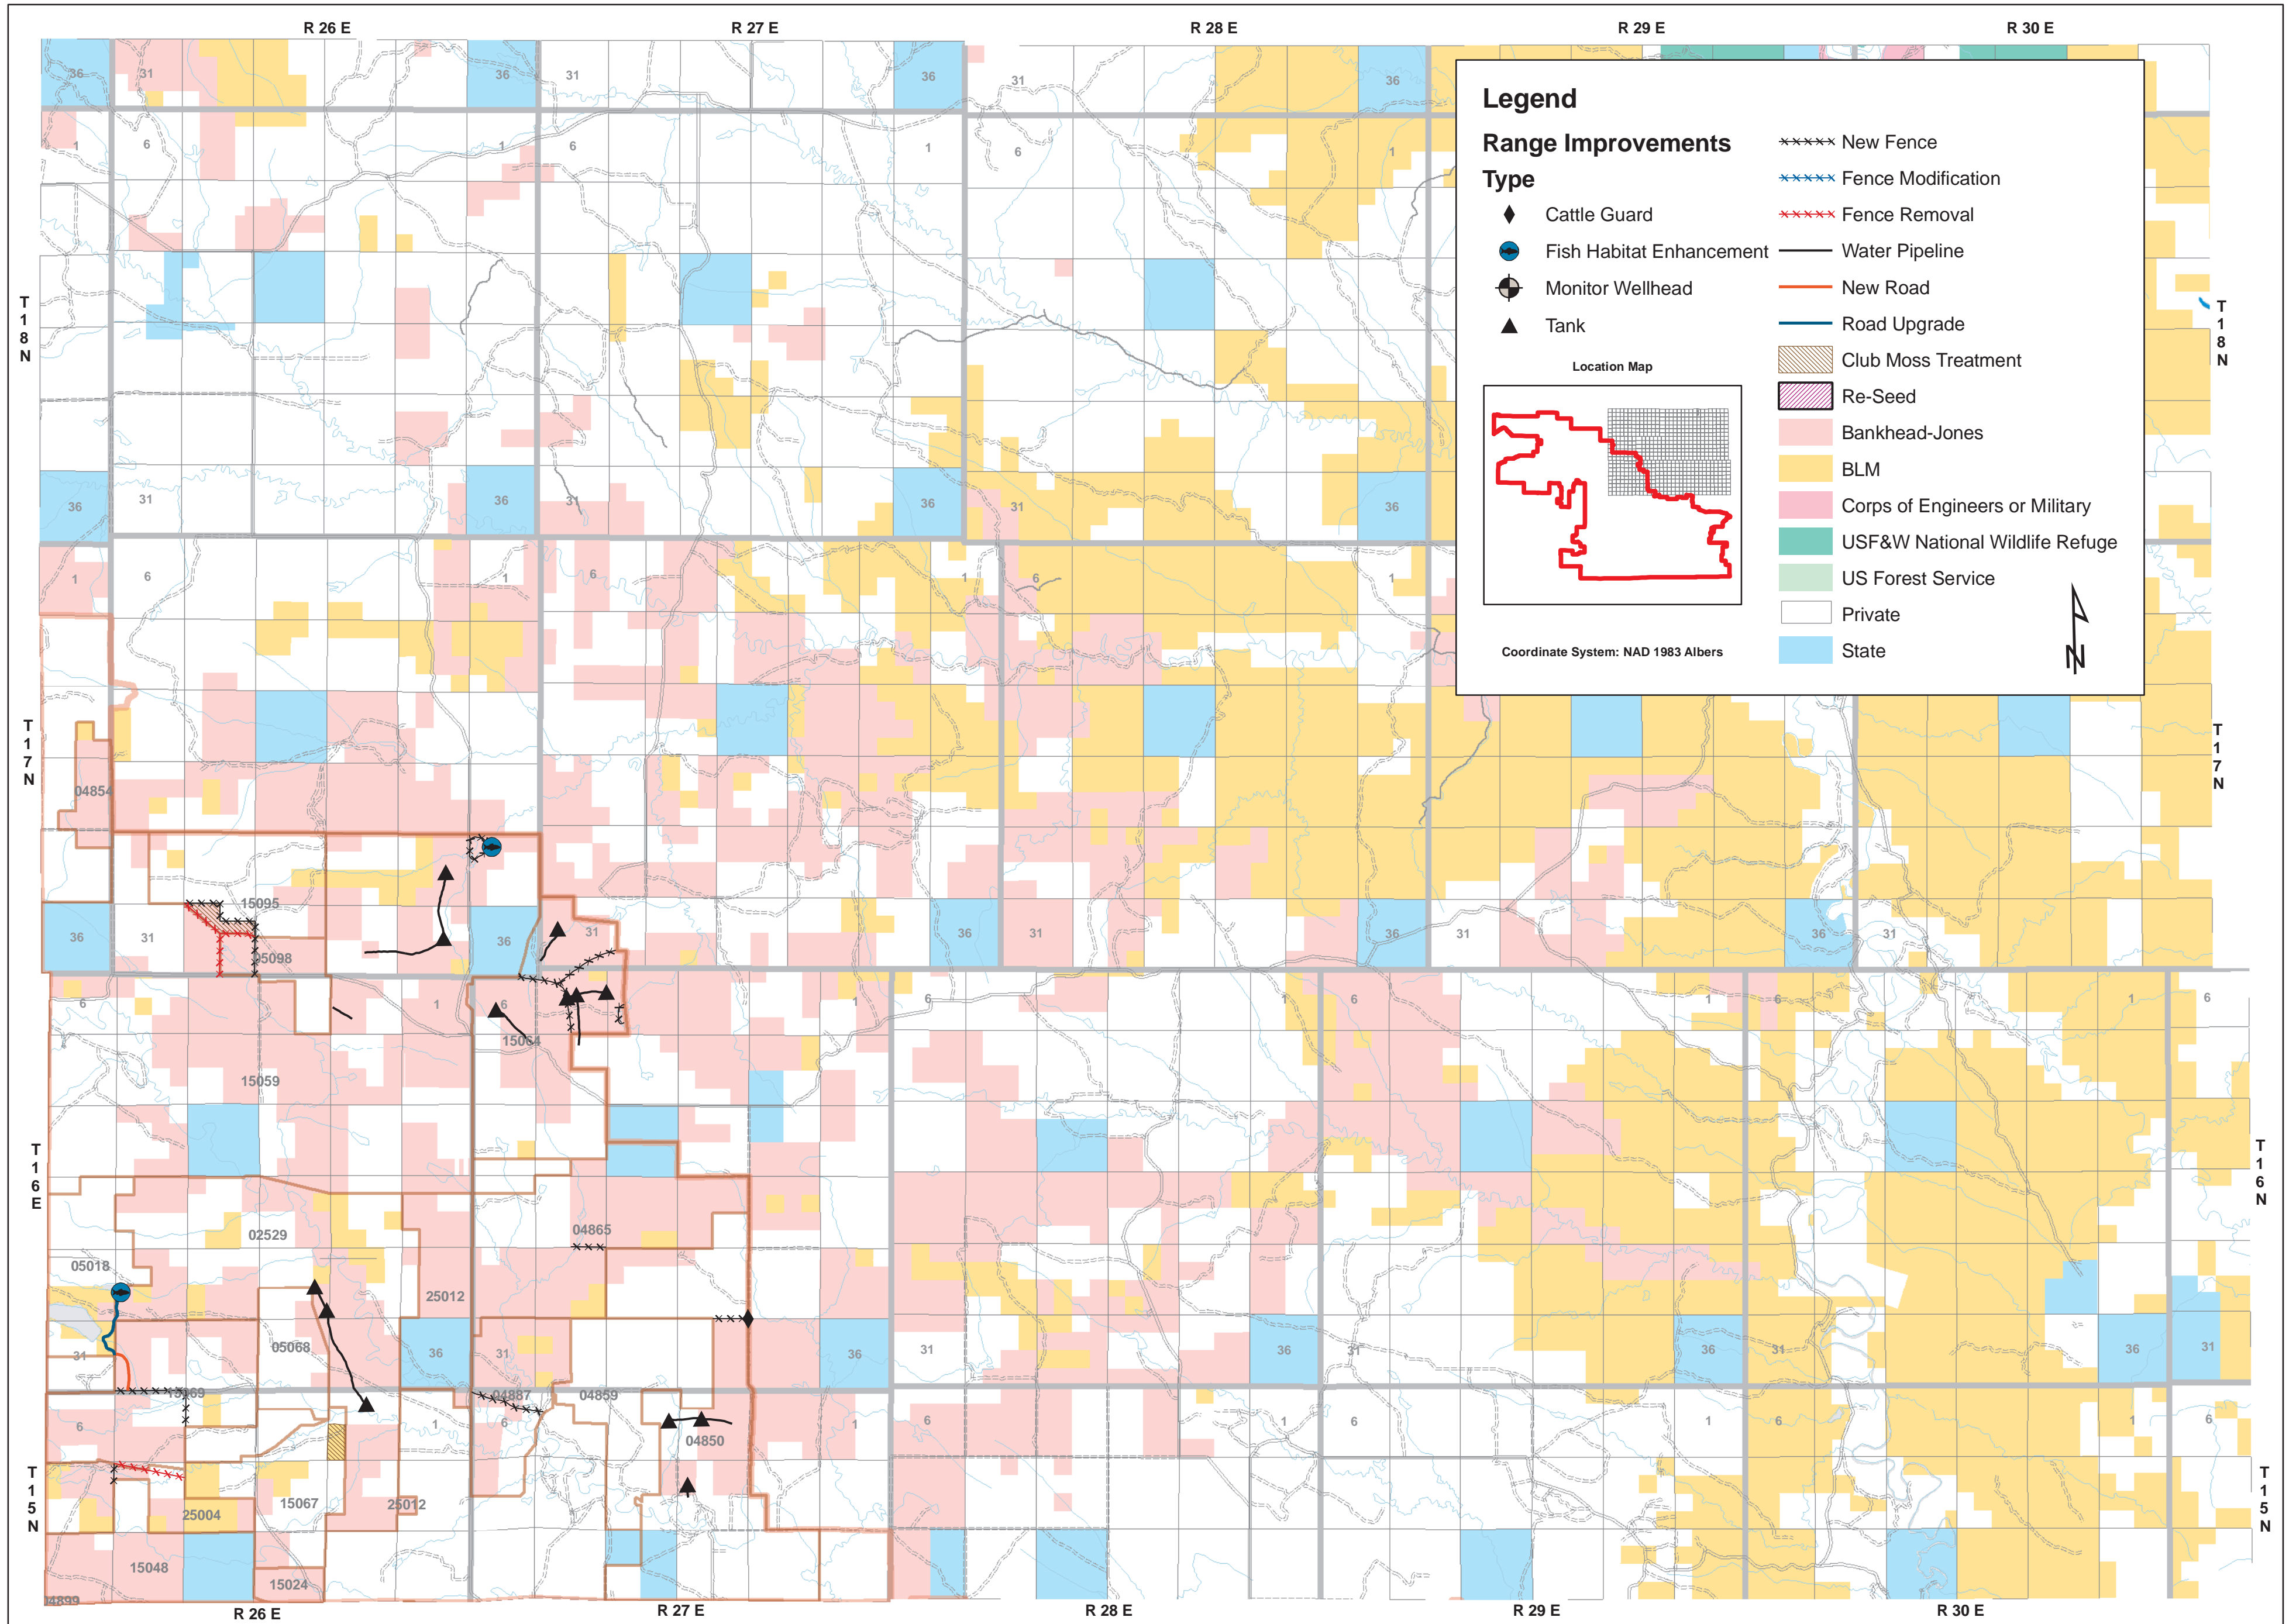

# Petrolia Watershed Plan

## M2b Proposed Range/Resource Improvements NE

No Warranty is made by the BLM as to the accuracy, reliability, or completeness of this data for individual use or aggregate use with other data. Map generated 04/2007.