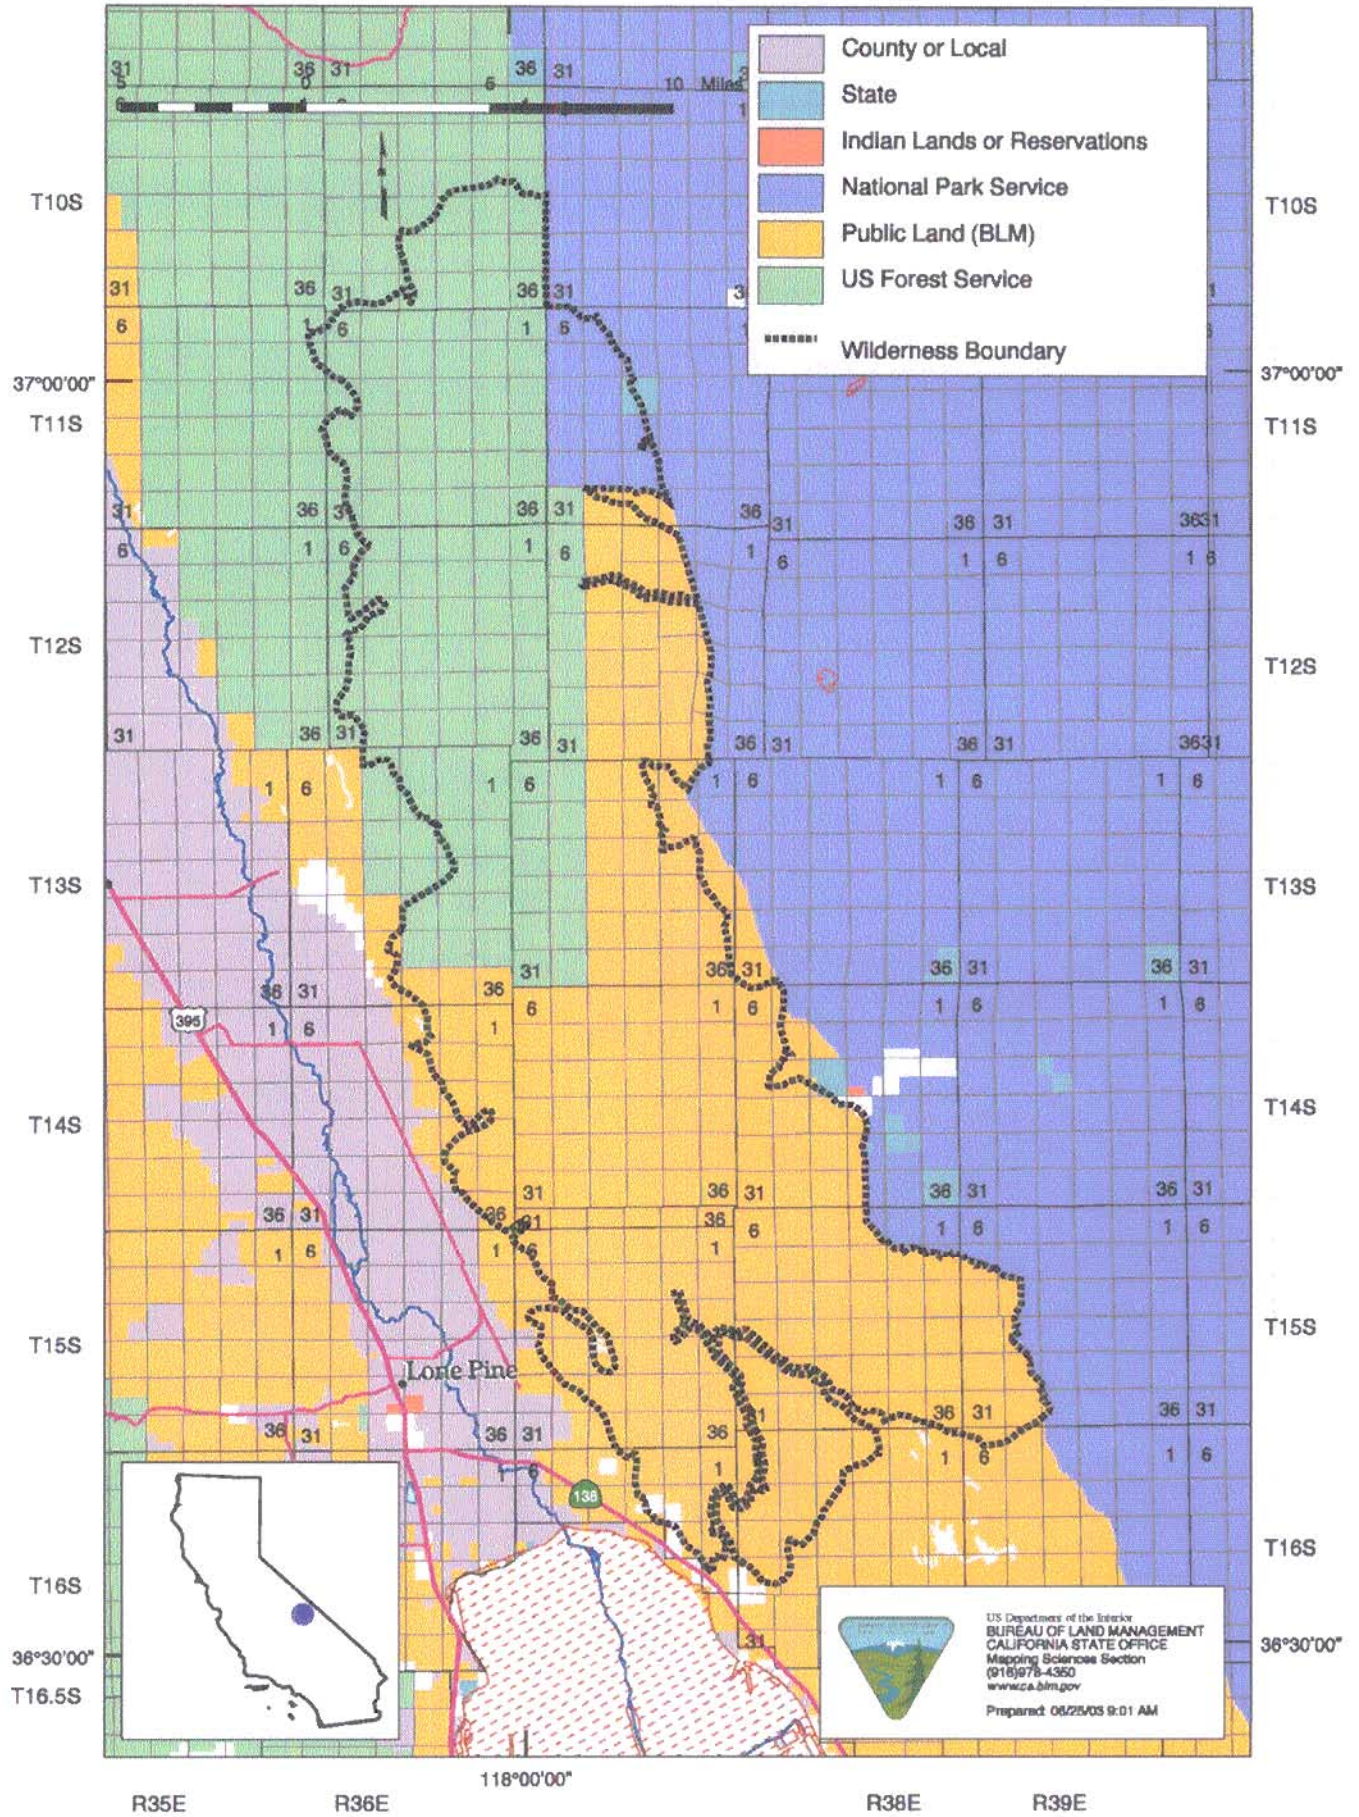

Inyo Mountains Wilderness

R35E R36E R37E R38E R39E

118°00'00"

T10S
37°00'00"
T11S
T12S
T13S
T14S
T15S
T16S
36°30'00"
T16.5S

T10S
37°00'00"
T11S
T12S
T13S
T14S
T15S
T16S
36°30'00"

R35E R36E 118°00'00" R38E R39E