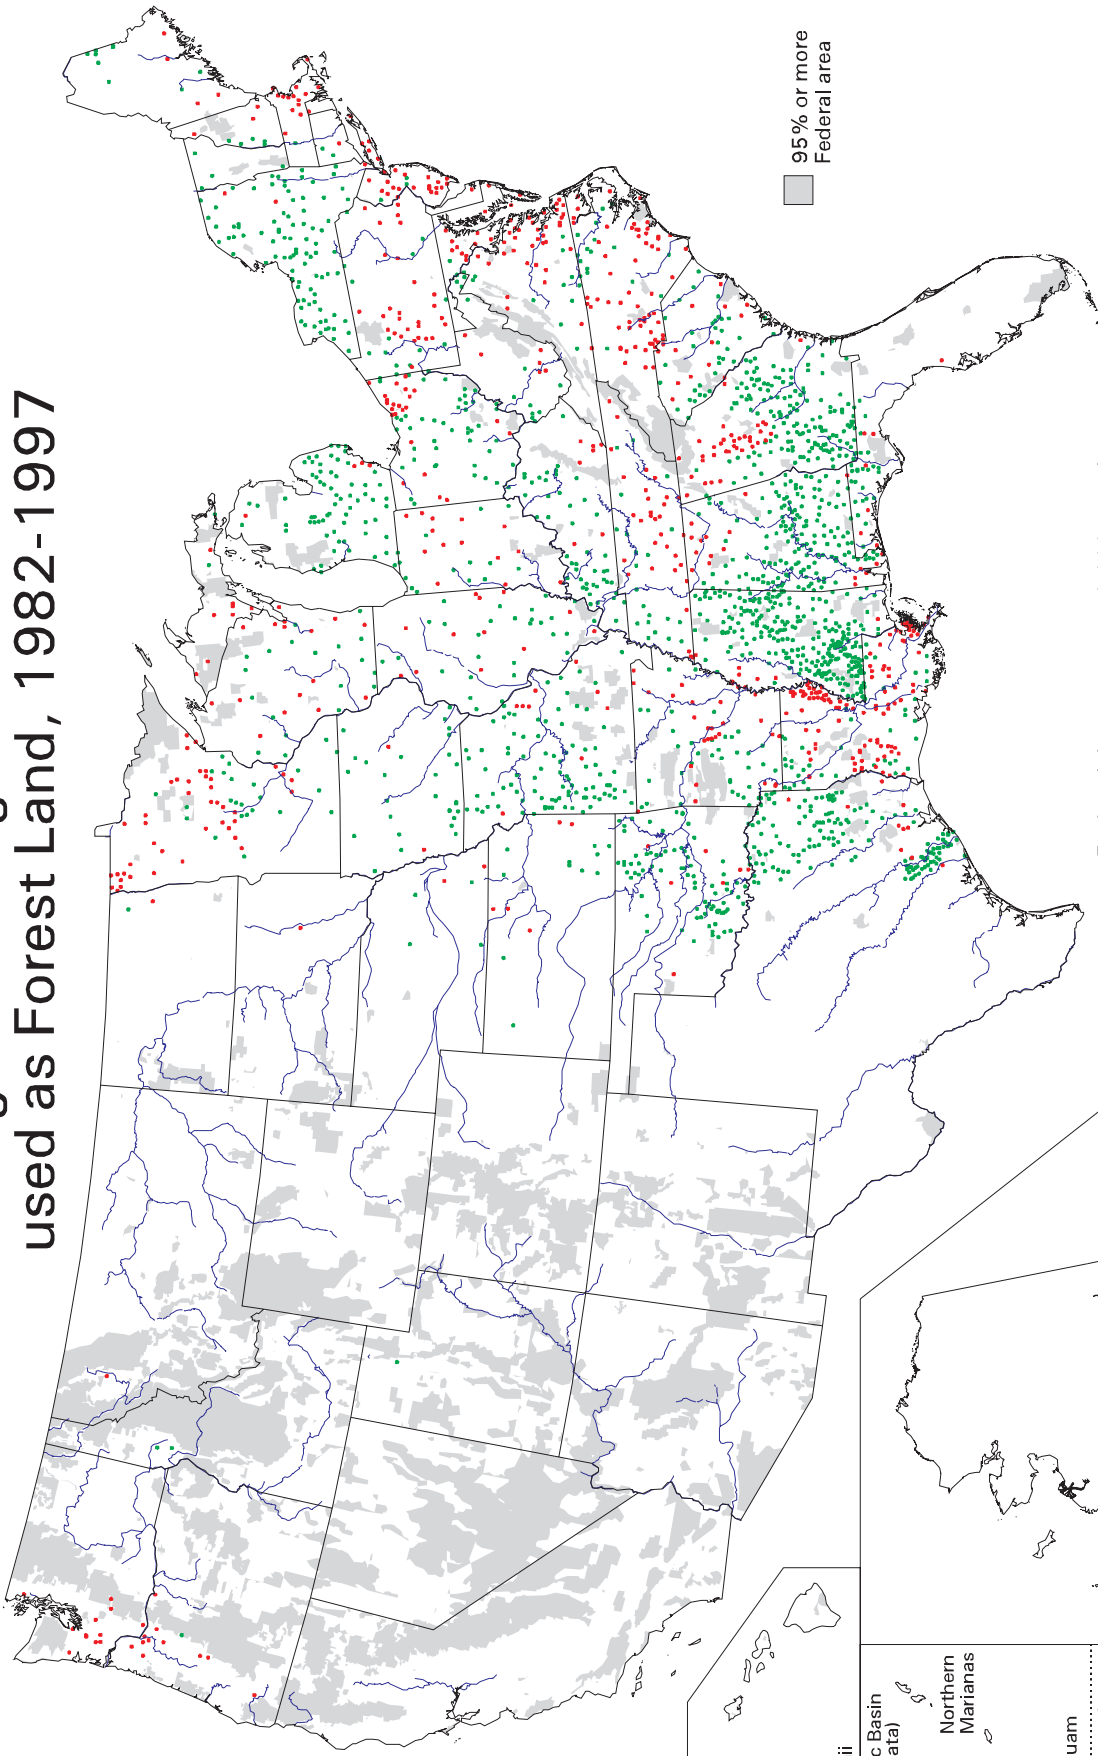

Net Change in Acreage of Prime Farmland used as Forest Land, 1982-1997

Each red dot represent a 2,000 acre decrease
 Each green dot represents a 2,000 acre increase

Total increase: 3,323,200 acres
 Total decrease: 1,424,900 acres

Total net increase: 1,898,300 acres

Hawaii
 Pacific Basin (No Data)
 Northern Marianas
 Guam
 American Samoa

Alaska (No Data)

Puerto Rico / U.S. Virgin Islands