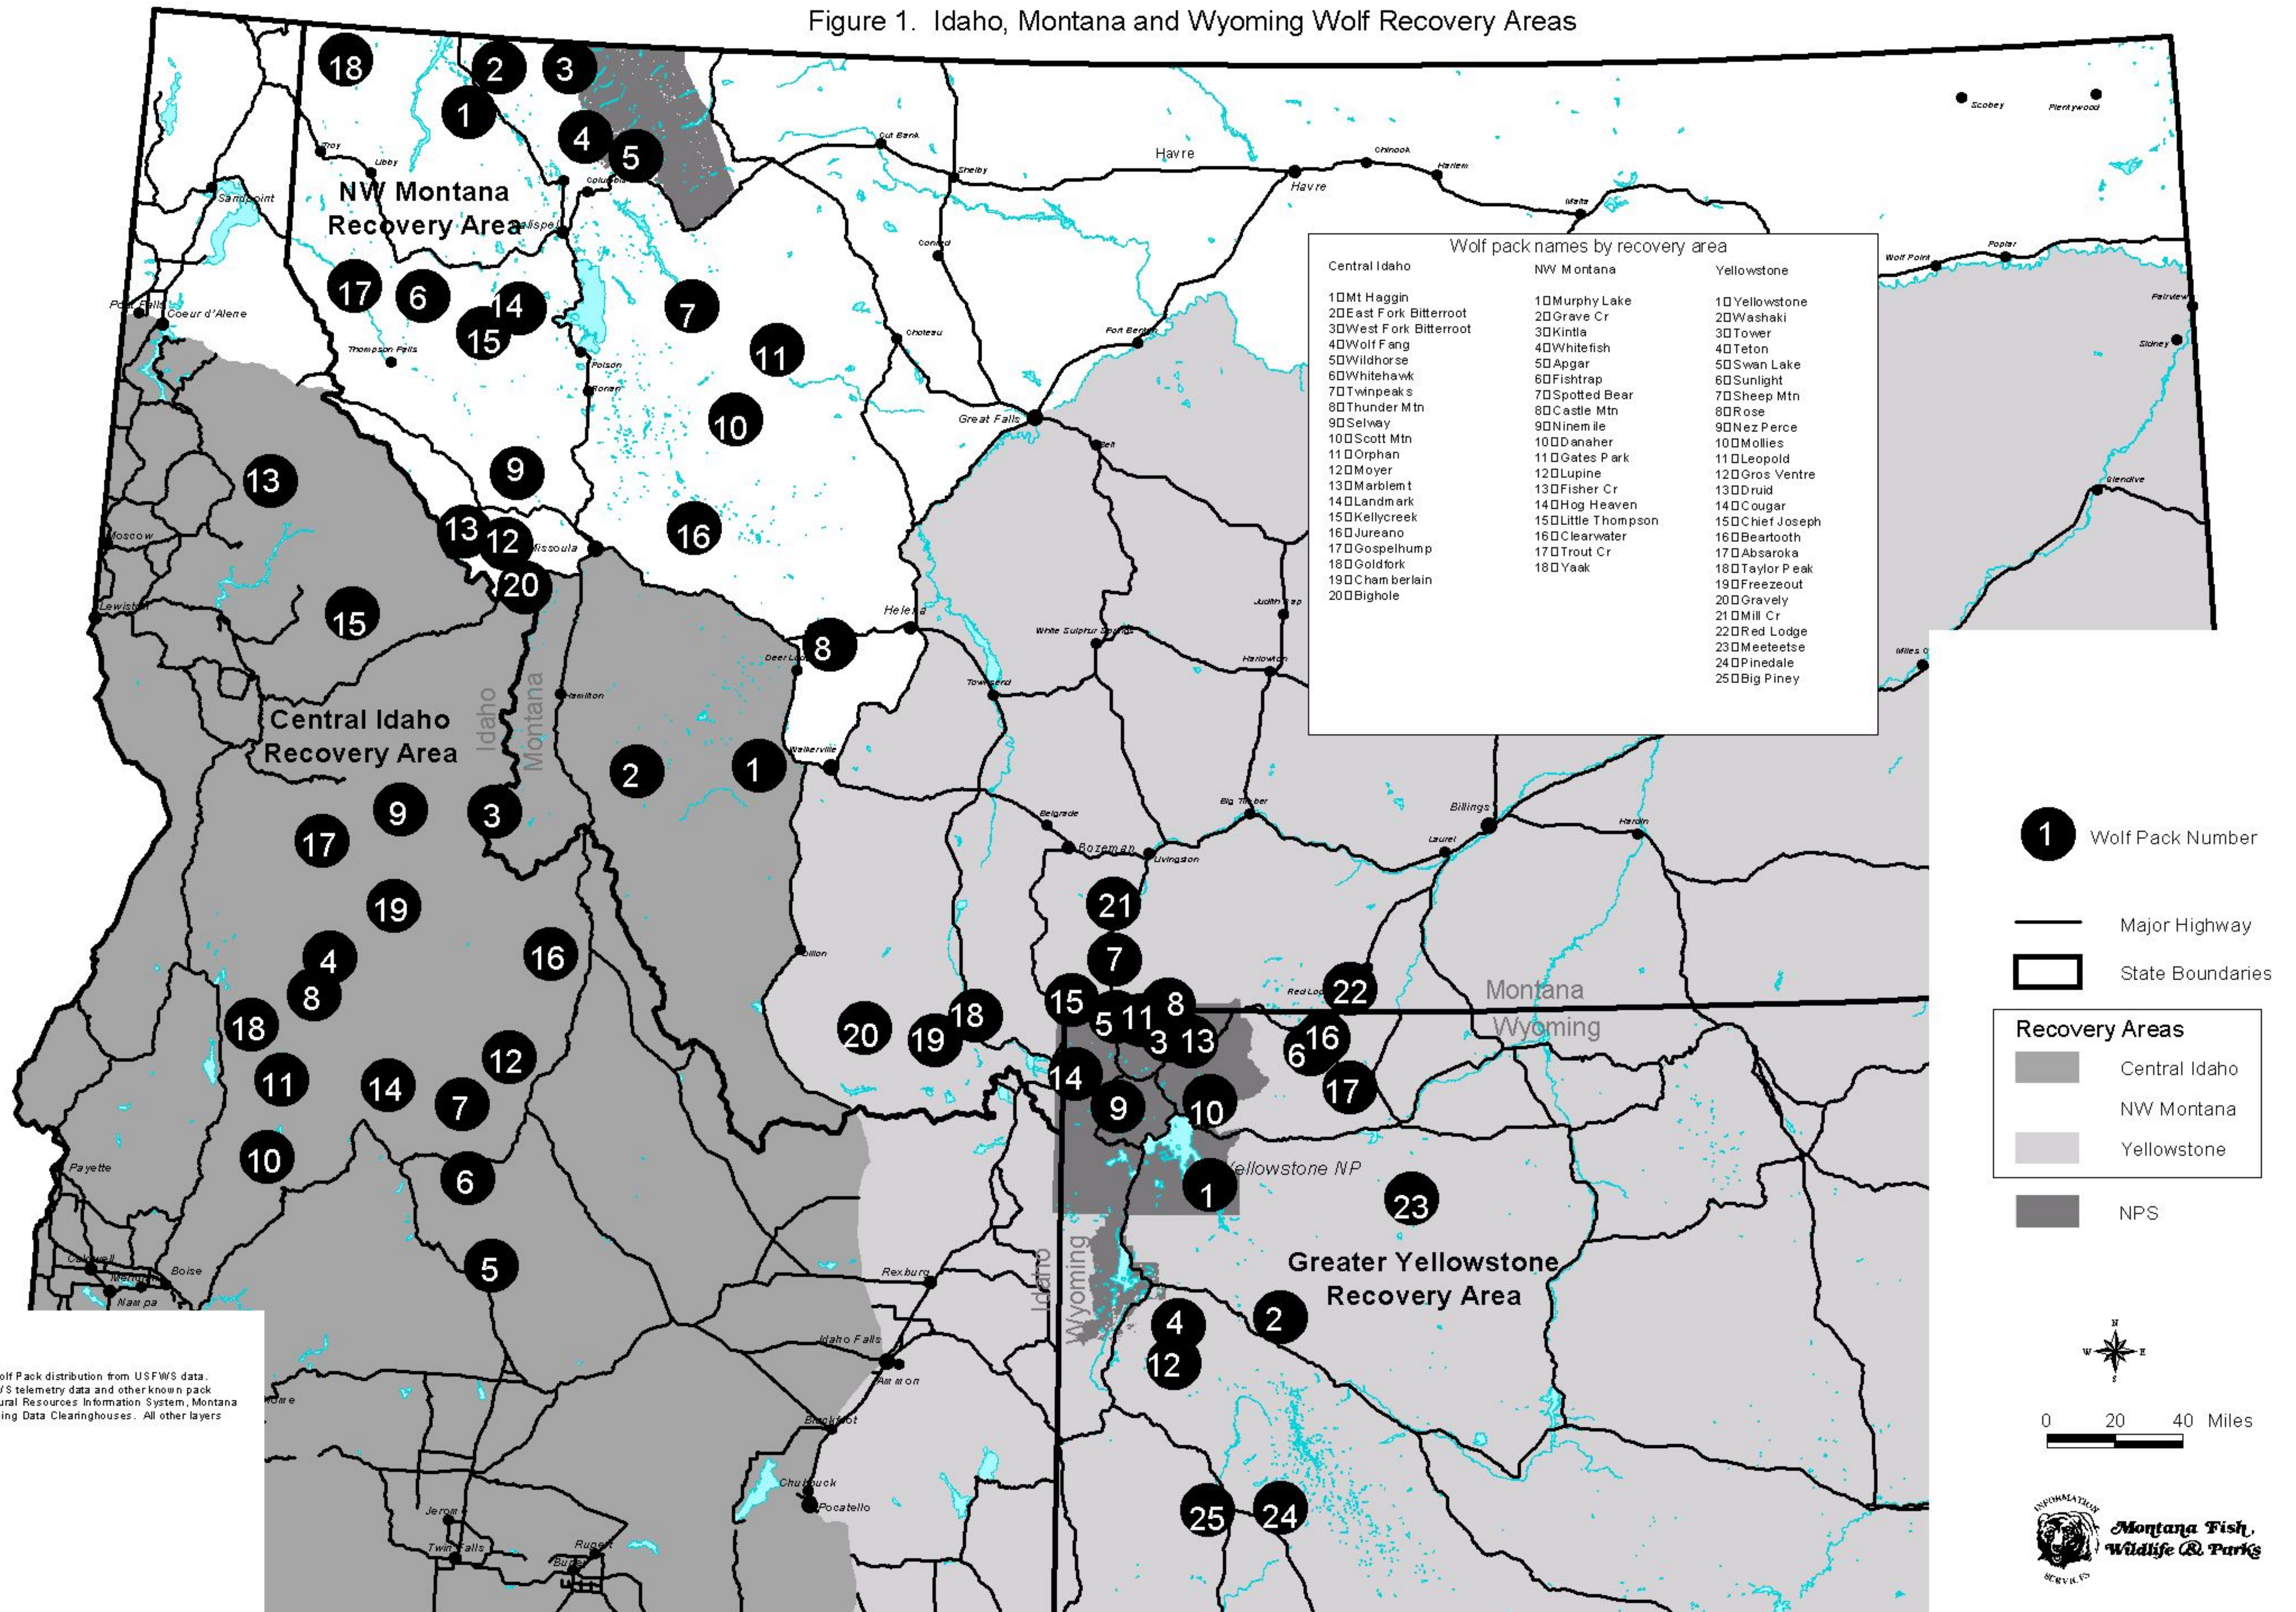

Figure 1. Idaho, Montana and Wyoming Wolf Recovery Areas

MFWP Information Service Unit digitized Wolf Pack distribution from USFWS data. Data digitized at various scales using USFWS telemetry data and other known pack location data. All other data layers from Natural Resources Information System, Montana State Library, Helena, MT, Idaho and Wyoming Data Clearinghouses. All other layers digitized at 1:100,000.

Map produced by:  
 Montana Fish, Wildlife and Parks  
 Information Services Unit  
 1420 East Sixth Av.  
 Helena, MT 59602  
 406-444-7722

Requests for Wolf 103-28-02.apr  
 SC-3-28-2002