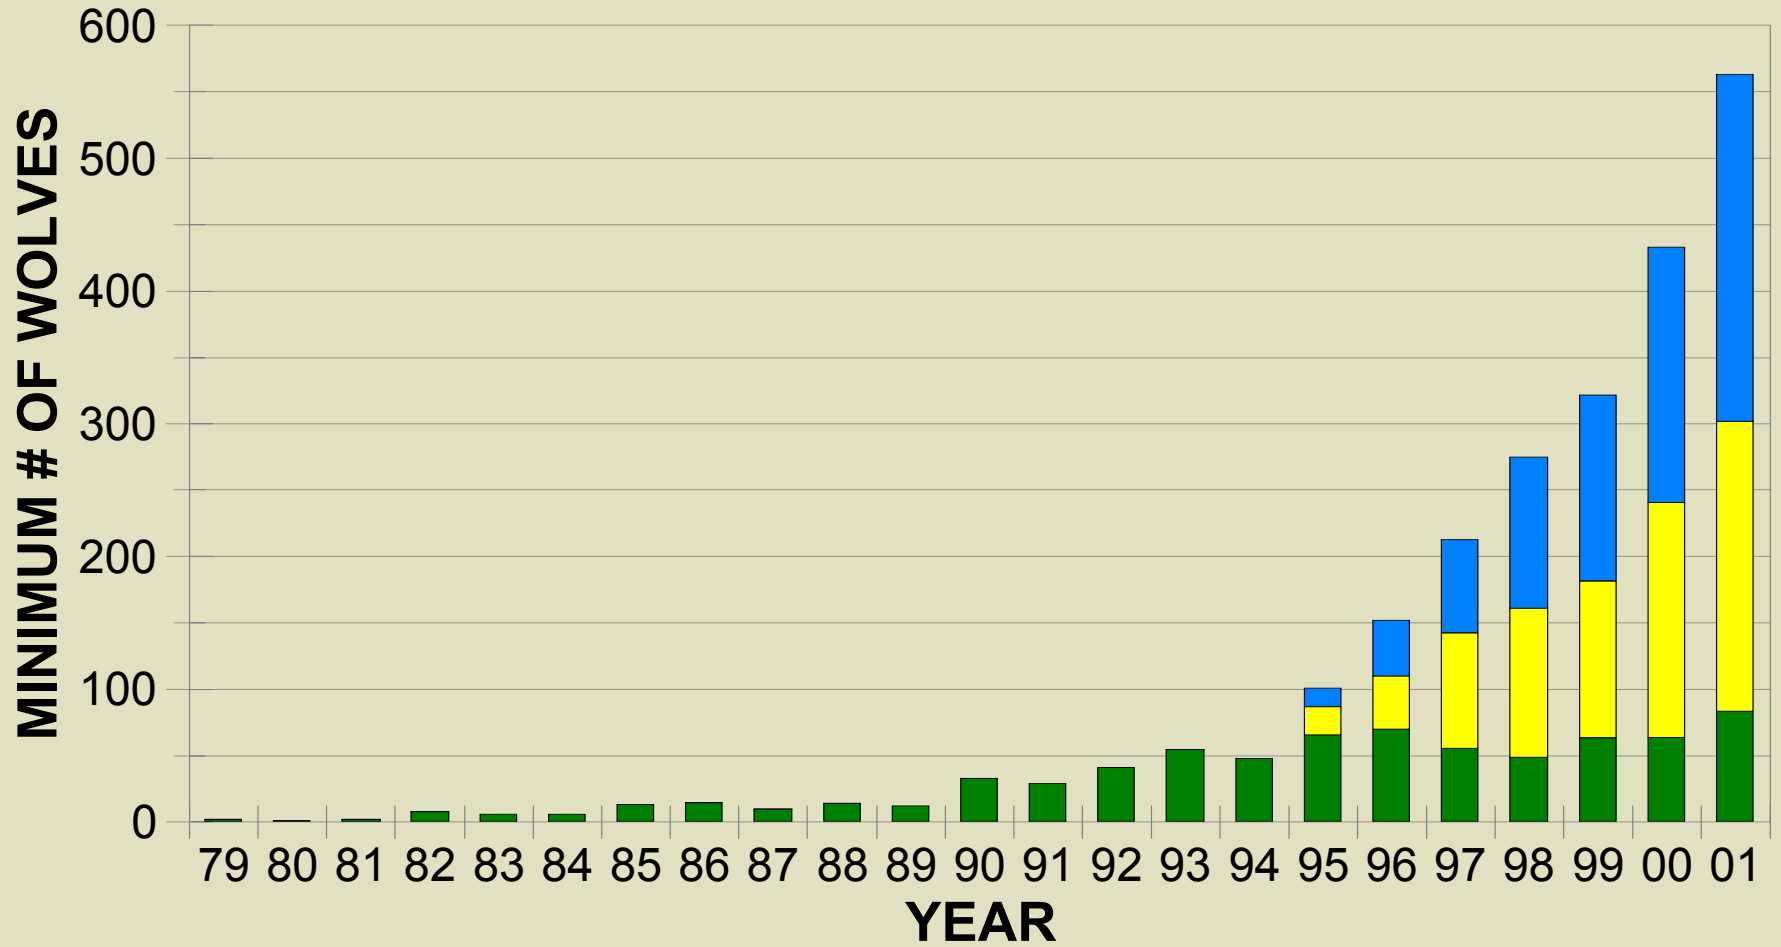

# Figure 5: Wolf Population Trends

N. Rocky Mountain States, 1979-2001

NW MONTANA

YELLOWSTONE

CENTRAL IDAHO