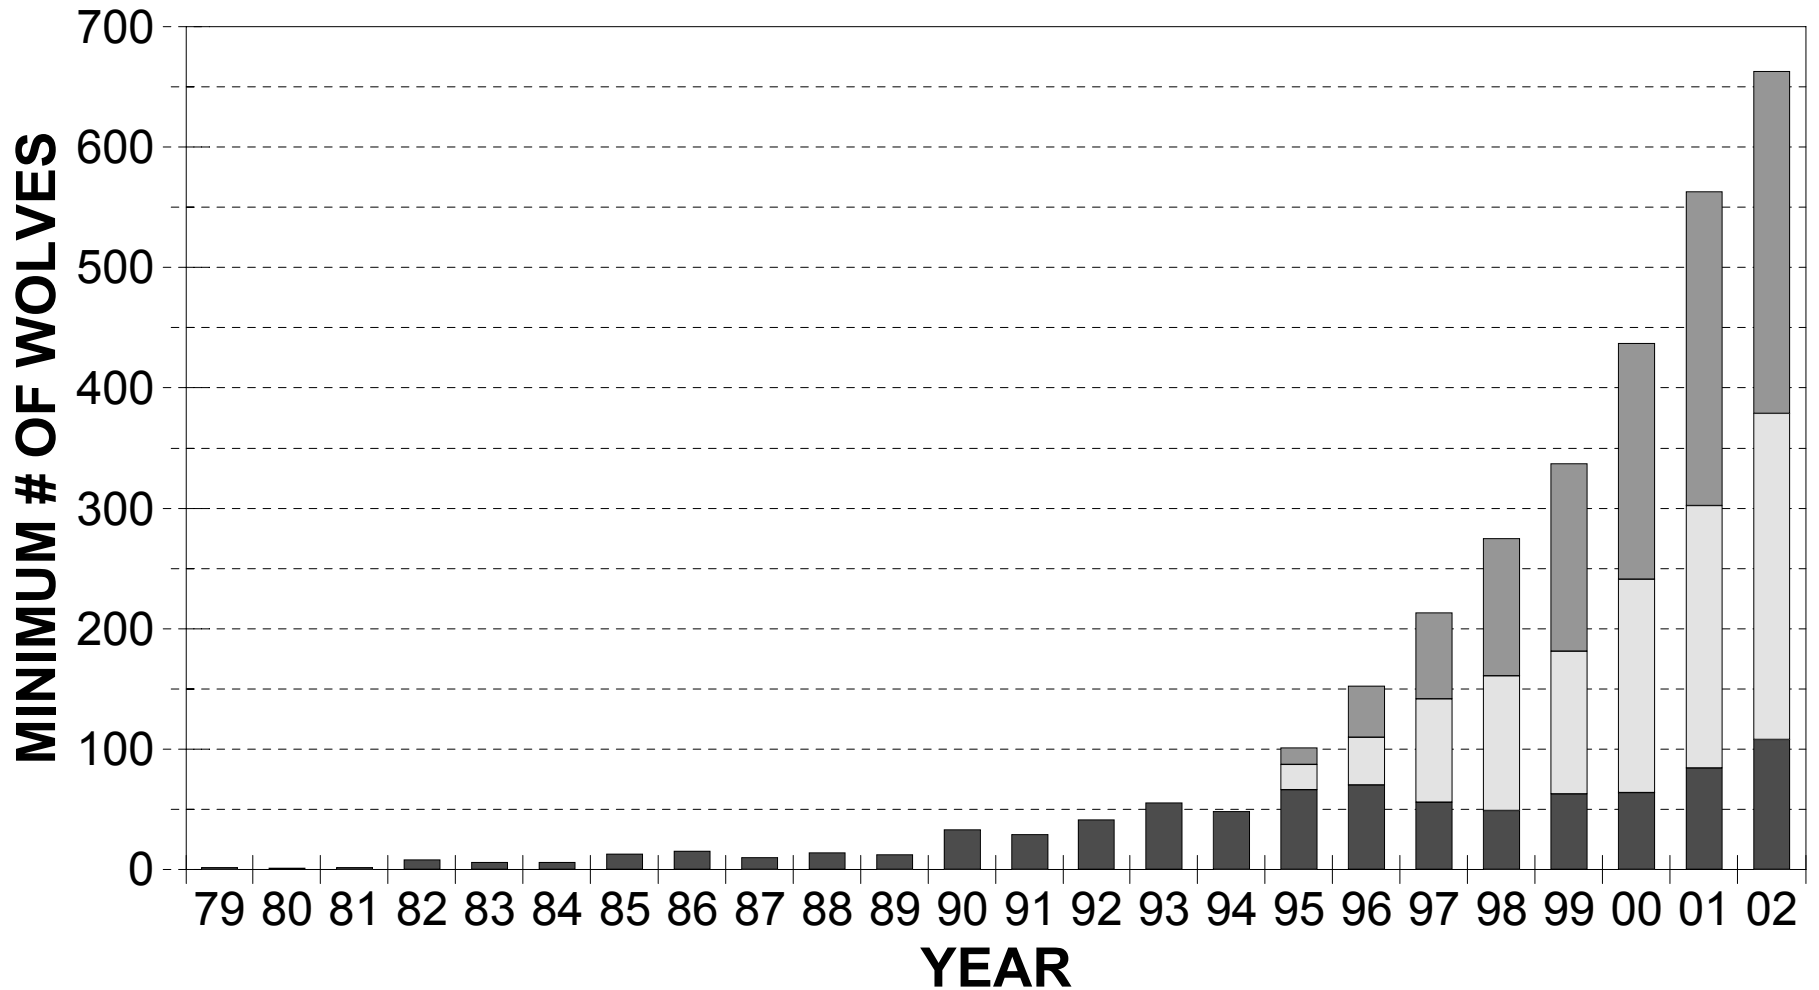

# Figure 5: Wolf Population Trends

N. Rocky Mountain States, 1979-2002

**NW MONTANA**

**YELLOWSTONE**

**CENTRAL IDAHO**