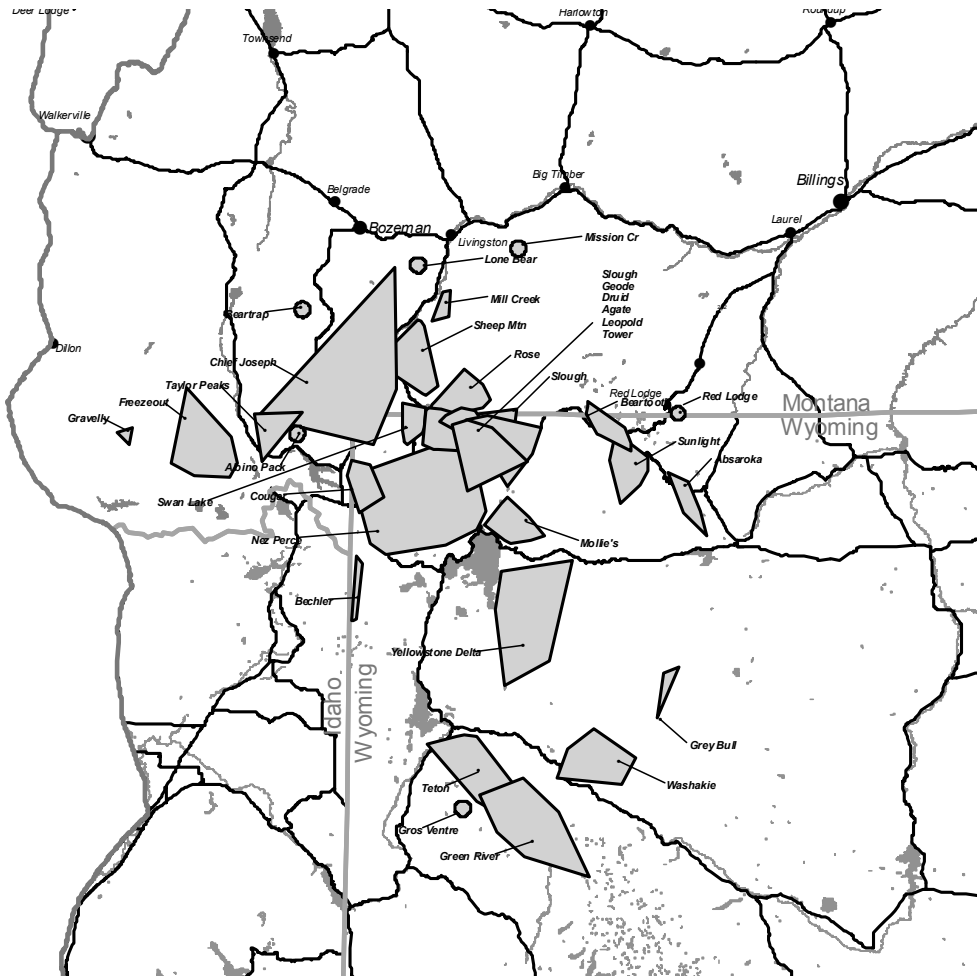

Figure 3. Greater Yellowstone Wolf Recovery Area

/requests/wolf/WdfFigures.apr
SC- 2-27-03

Wolf Pack Distribution
 Wolf Recovery Area Boundary
 State Boundary