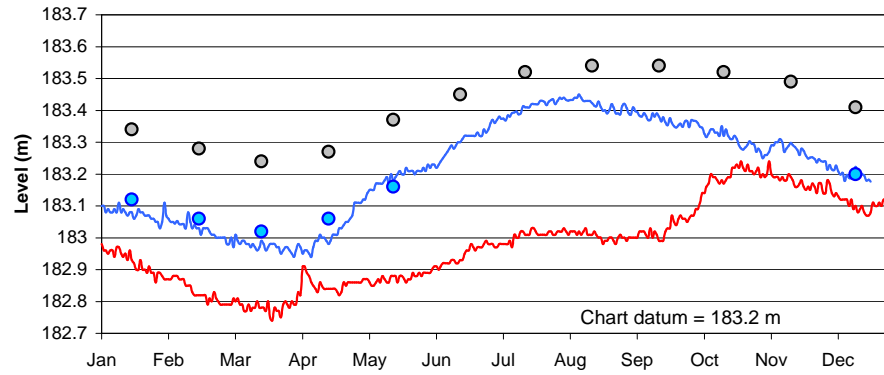

Lake Superior

Lake Michigan-Huron

Lake St. Clair

Lake Erie

Lake Ontario

U.S. Army Corps of Engineers
Detroit District
<http://www.lre.usace.army.mil>