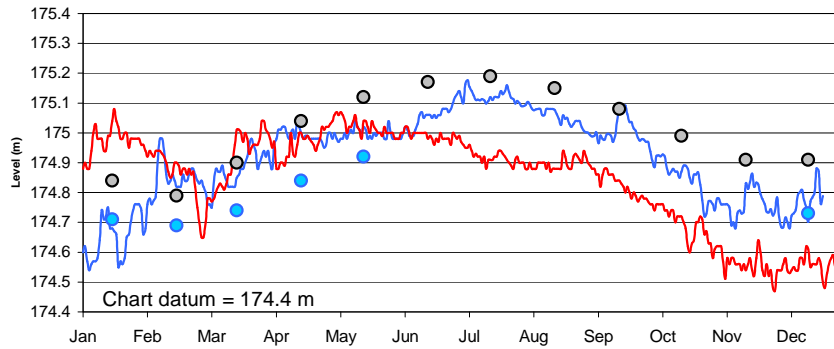

Lake Superior

Lake Michigan-Huron

Lake St. Clair

Lake Erie

Lake Ontario

U.S. Army Corps of Engineers
Detroit District
<http://www.lre.usace.army.mil>