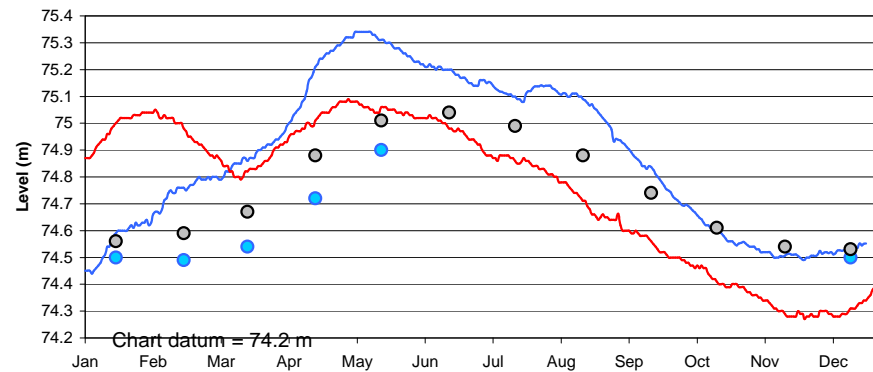

Lake Superior

Lake Michigan-Huron

Lake St. Clair

Lake Erie

Lake Ontario

U.S. Army Corps of Engineers
Detroit District
<http://www.lre.usace.army.mil>