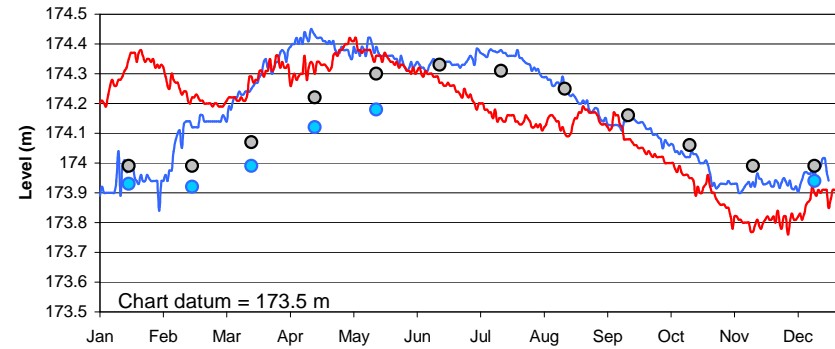

Lake Superior

Lake Michigan-Huron

Lake St. Clair

Lake Erie

Lake Ontario

U.S. Army Corps of Engineers
Detroit District
<http://www.lre.usace.army.mil>