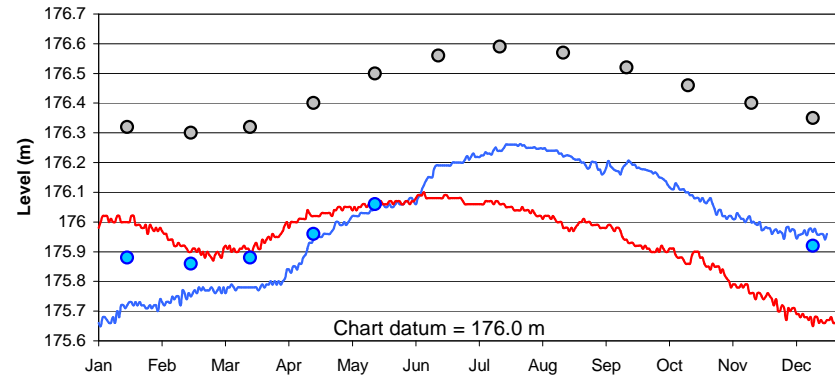

Lake Superior

Lake Michigan-Huron

Lake St. Clair

Lake Erie

Lake Ontario

U.S. Army Corps of Engineers
Detroit District
<http://www.lre.usace.army.mil>