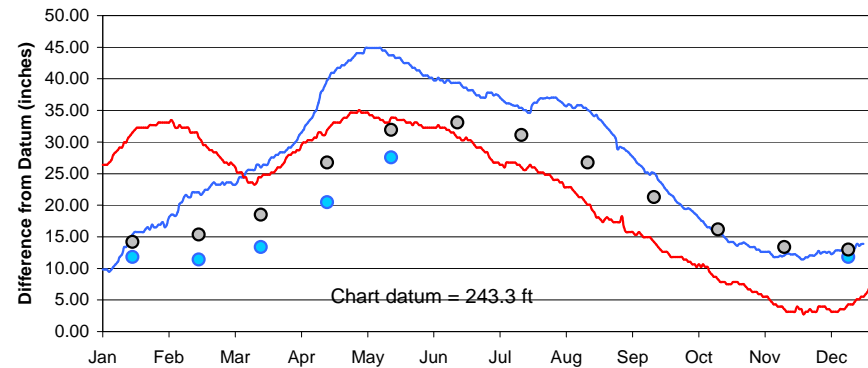

Lake Superior

Lake Michigan-Huron

Lake St. Clair

Lake Erie

Lake Ontario

**U.S. Army Corps of Engineers
Detroit District**
<http://www.lre.usace.army.mil>