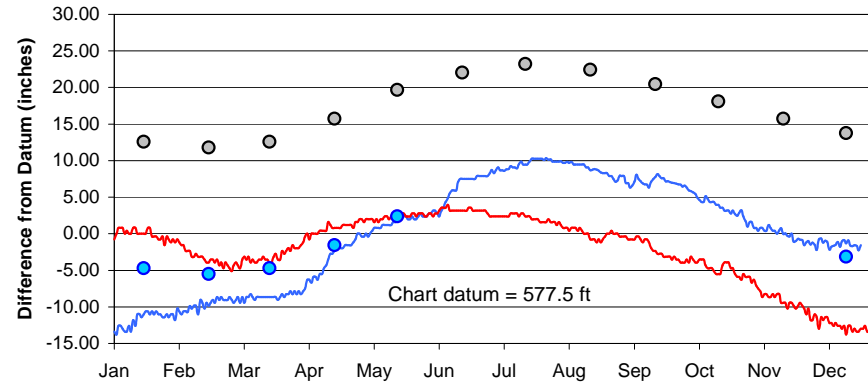

Lake Superior

Lake Michigan-Huron

Lake St. Clair

Lake Erie

Lake Ontario

**U.S. Army Corps of Engineers
Detroit District**
<http://www.lre.usace.army.mil>