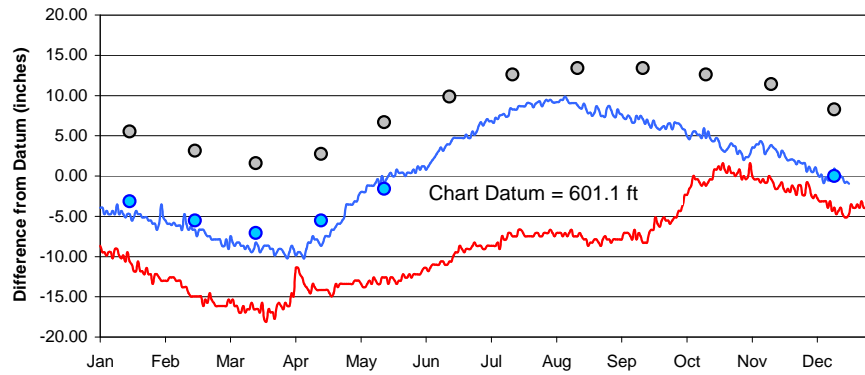

Lake Superior

Lake Michigan-Huron

Lake St. Clair

Lake Erie

Lake Ontario

**U.S. Army Corps of Engineers
Detroit District**
<http://www.lre.usace.army.mil>