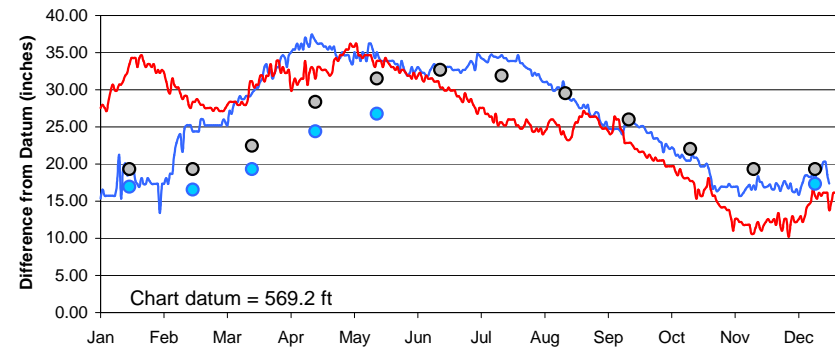

Lake Superior

Lake Michigan-Huron

Lake St. Clair

Lake Erie

Lake Ontario

**U.S. Army Corps of Engineers
Detroit District**
<http://www.lre.usace.army.mil>