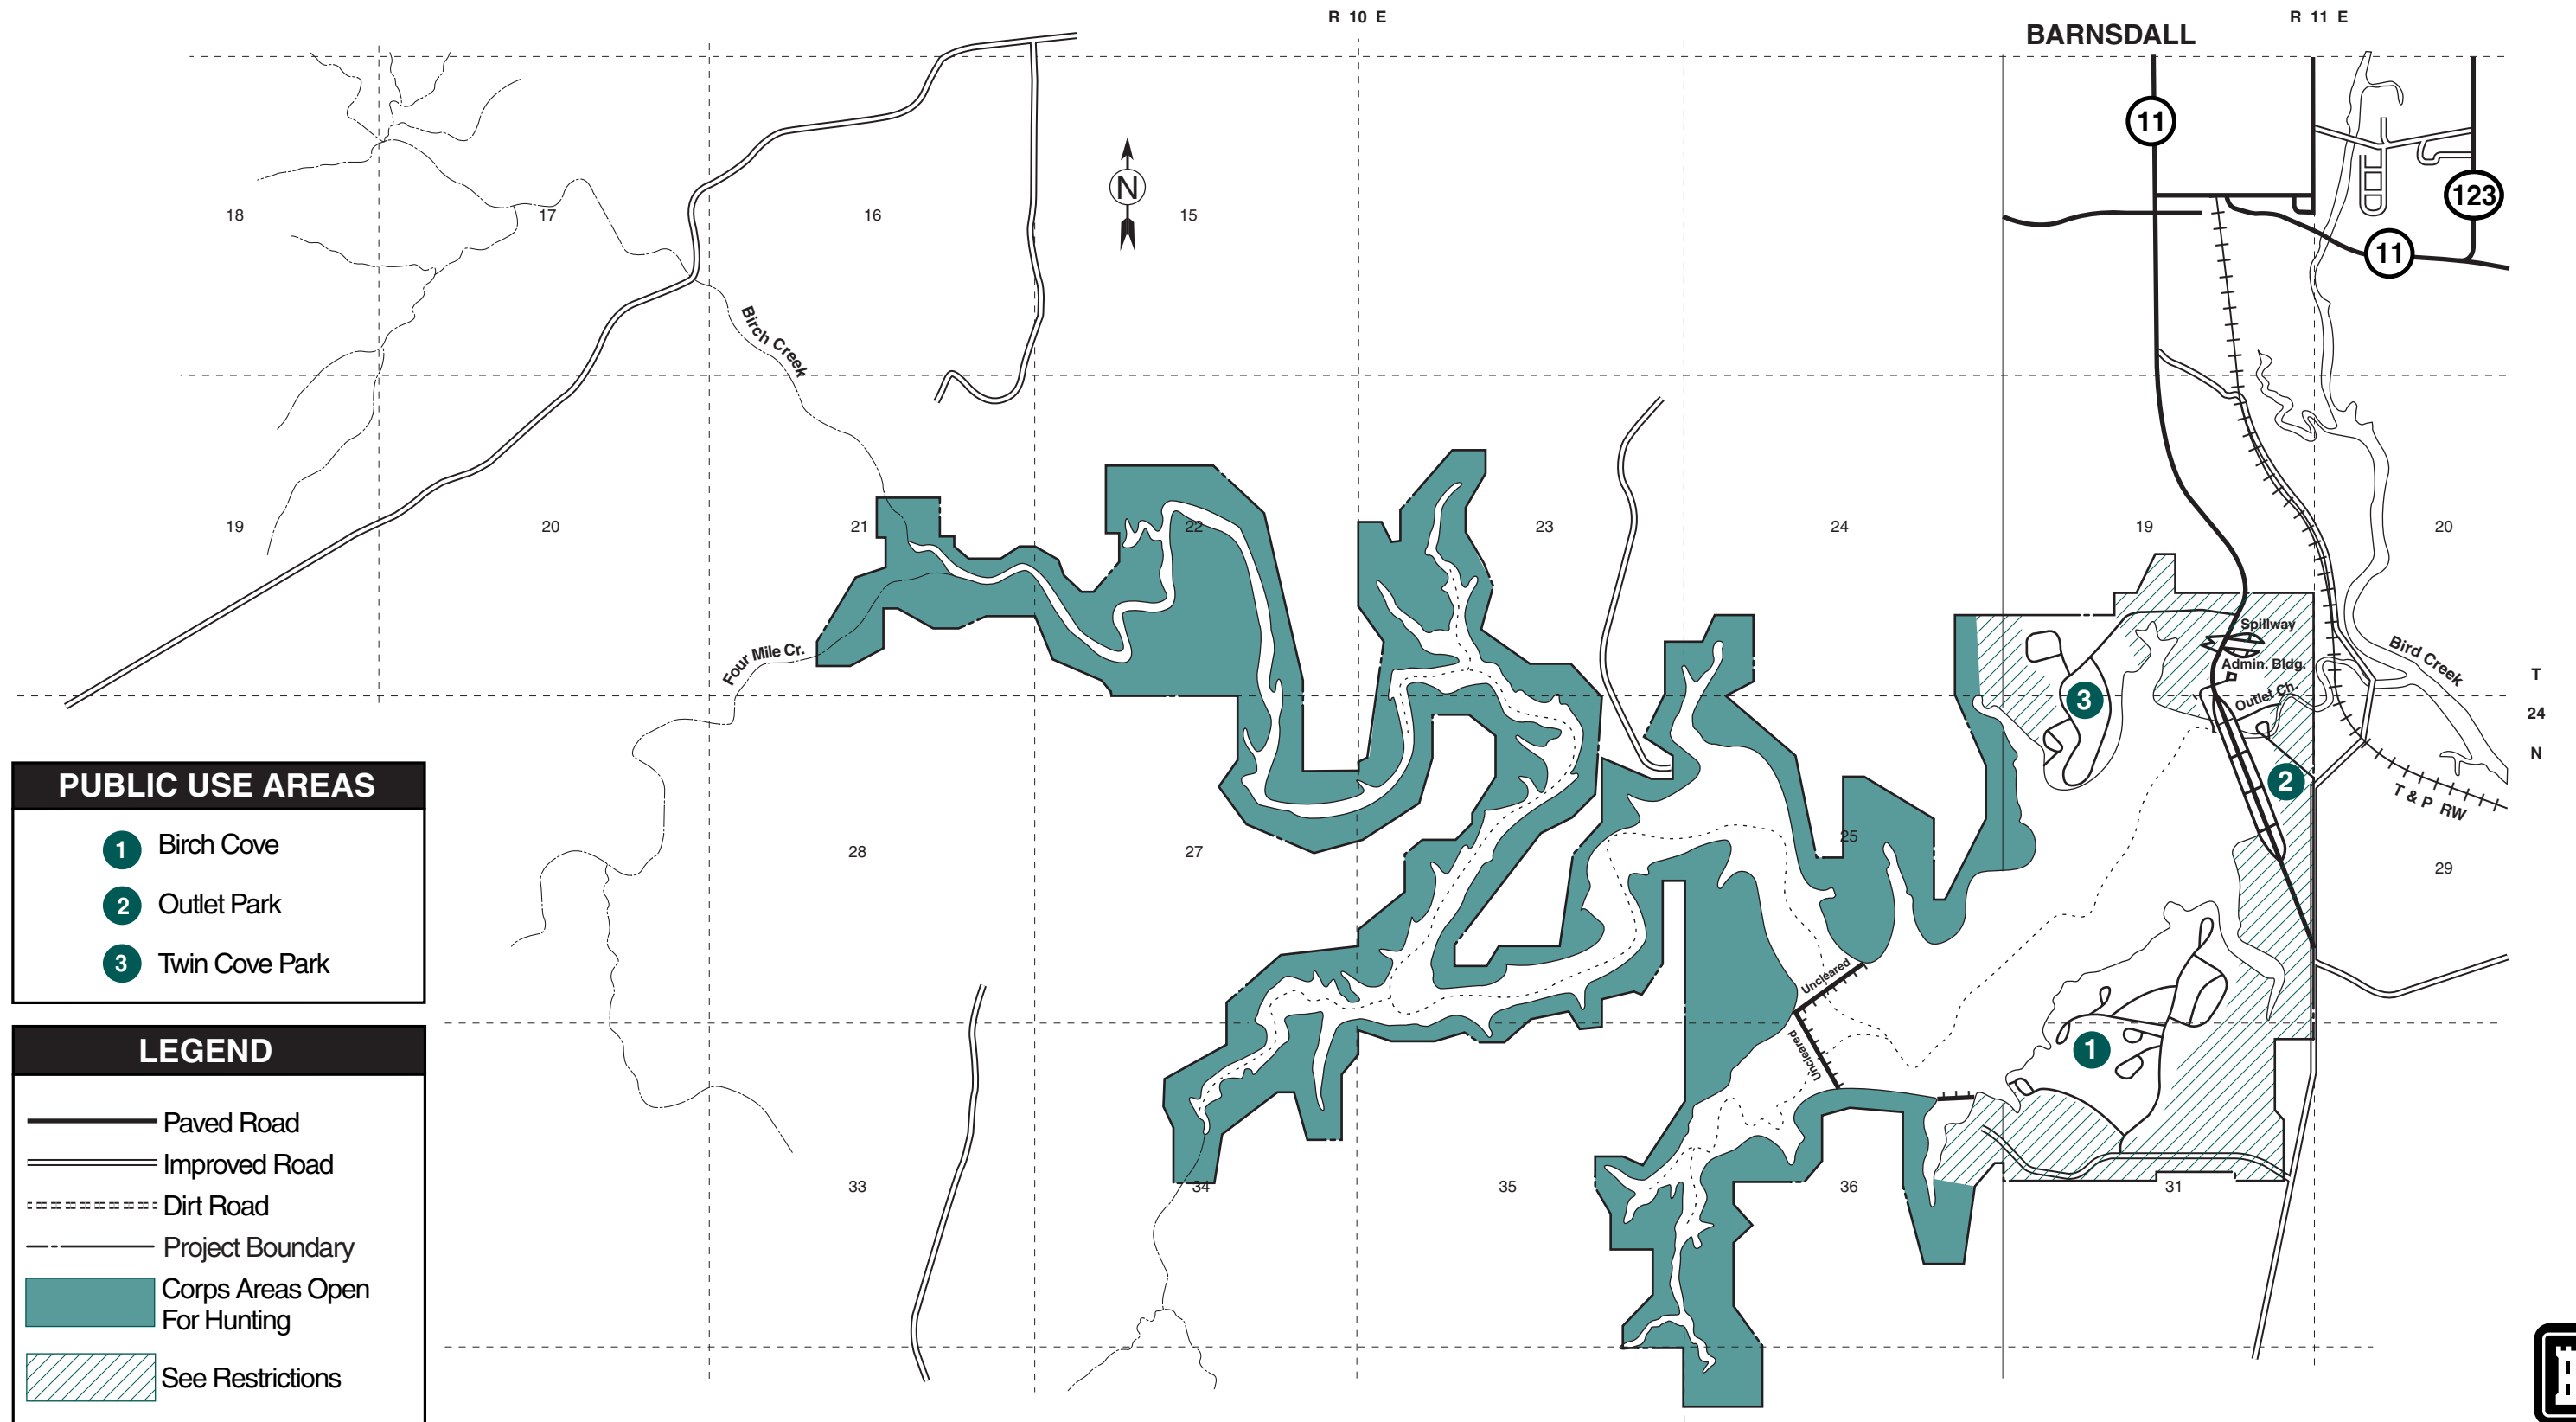

BIRCH LAKE

PUBLIC HUNTING AREA

PUBLIC USE AREAS

- 1 Birch Cove
- 2 Outlet Park
- 3 Twin Cove Park

LEGEND

- Paved Road
- Improved Road
- - - - - Dirt Road
- - - - - Project Boundary
- Corps Areas Open For Hunting
- ▨ See Restrictions

RESERVOIR DATA
 Top of conservation pool El. 750.5
 14 shoreline miles at El. 750.5
 Total project land & water acreage 3337

◆ NO HUNTING WITHIN 500' OF THE PROJECT OFFICE

US Army Corps of Engineers
 Tulsa District