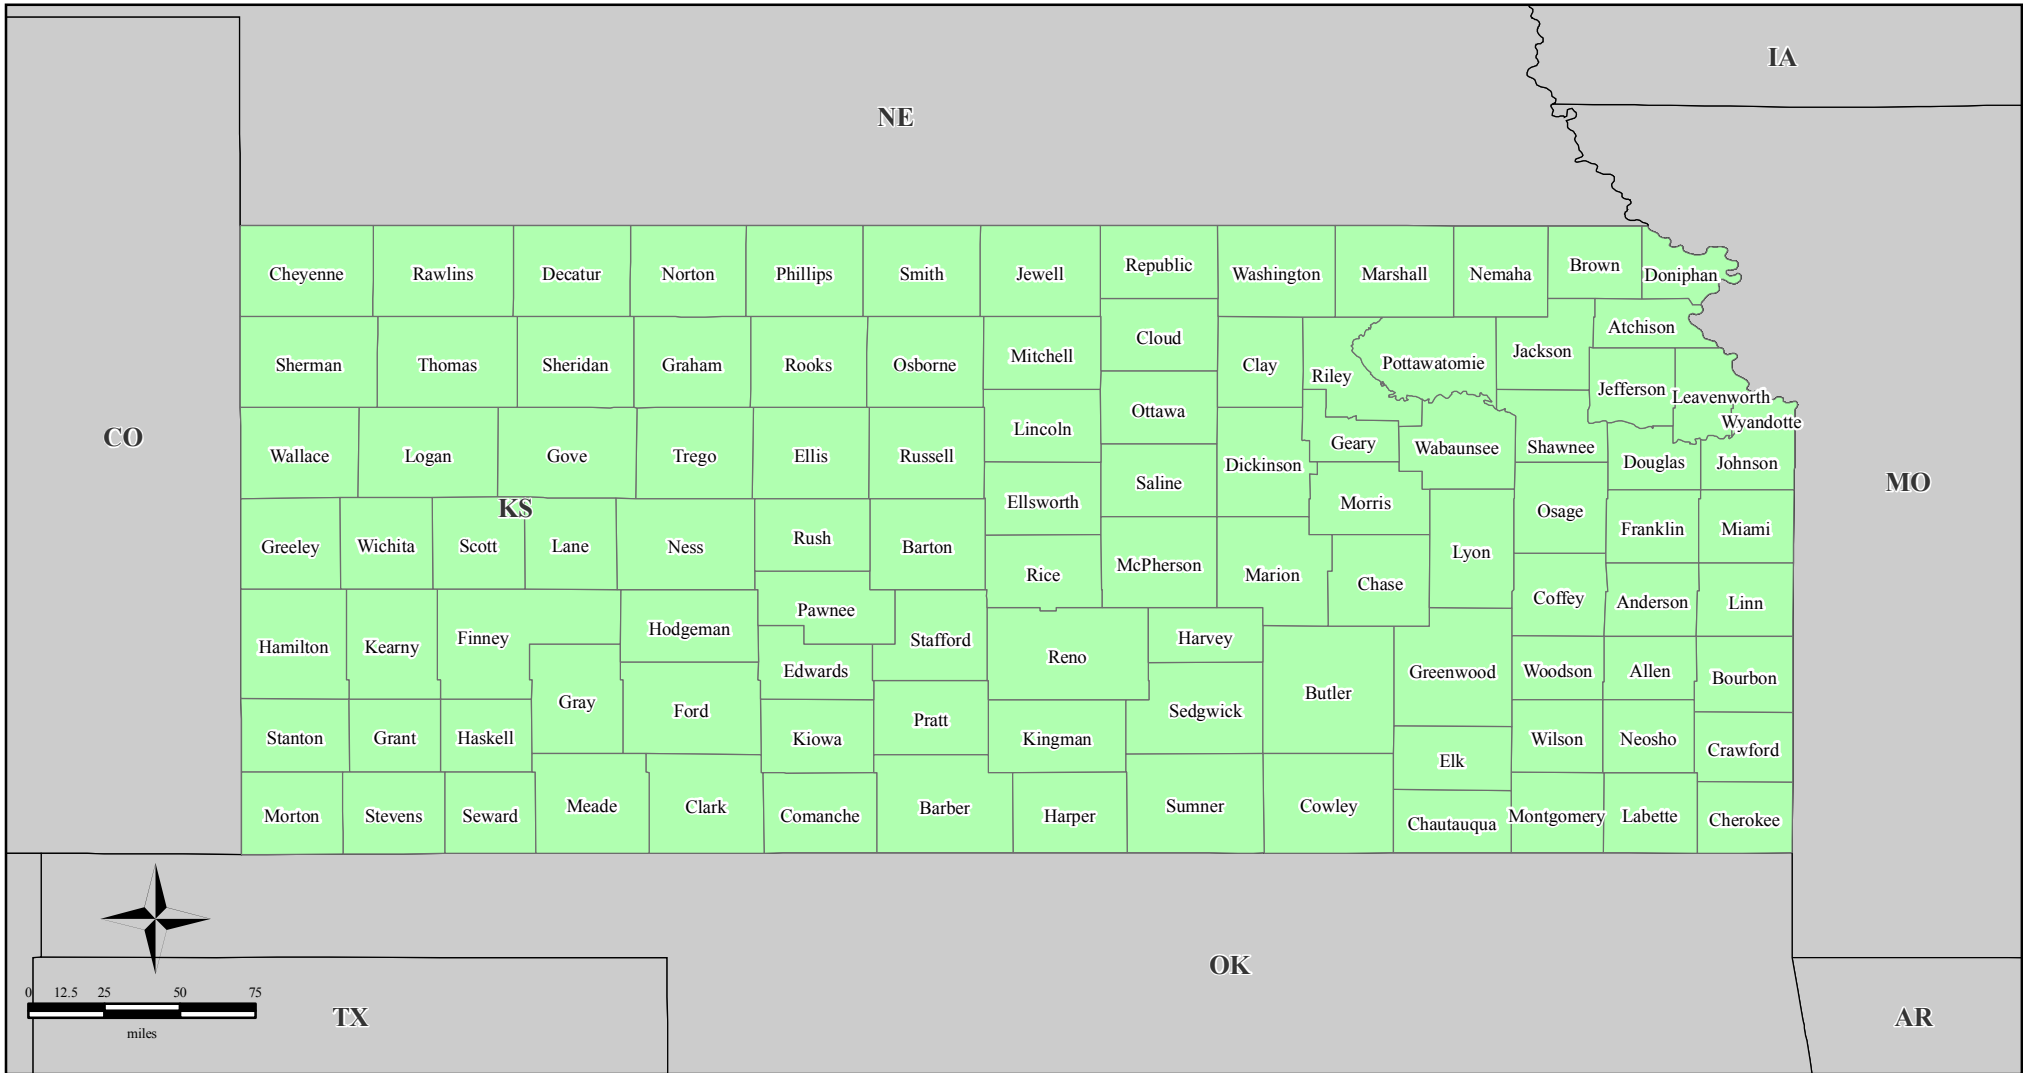

FEMA-3236-EM, Kansas

Emergency Declaration as of 09/10/2005

ITS Mapping & Analysis Center
 Washington, DC
 09/12/05 -- 08:59:00 EDT