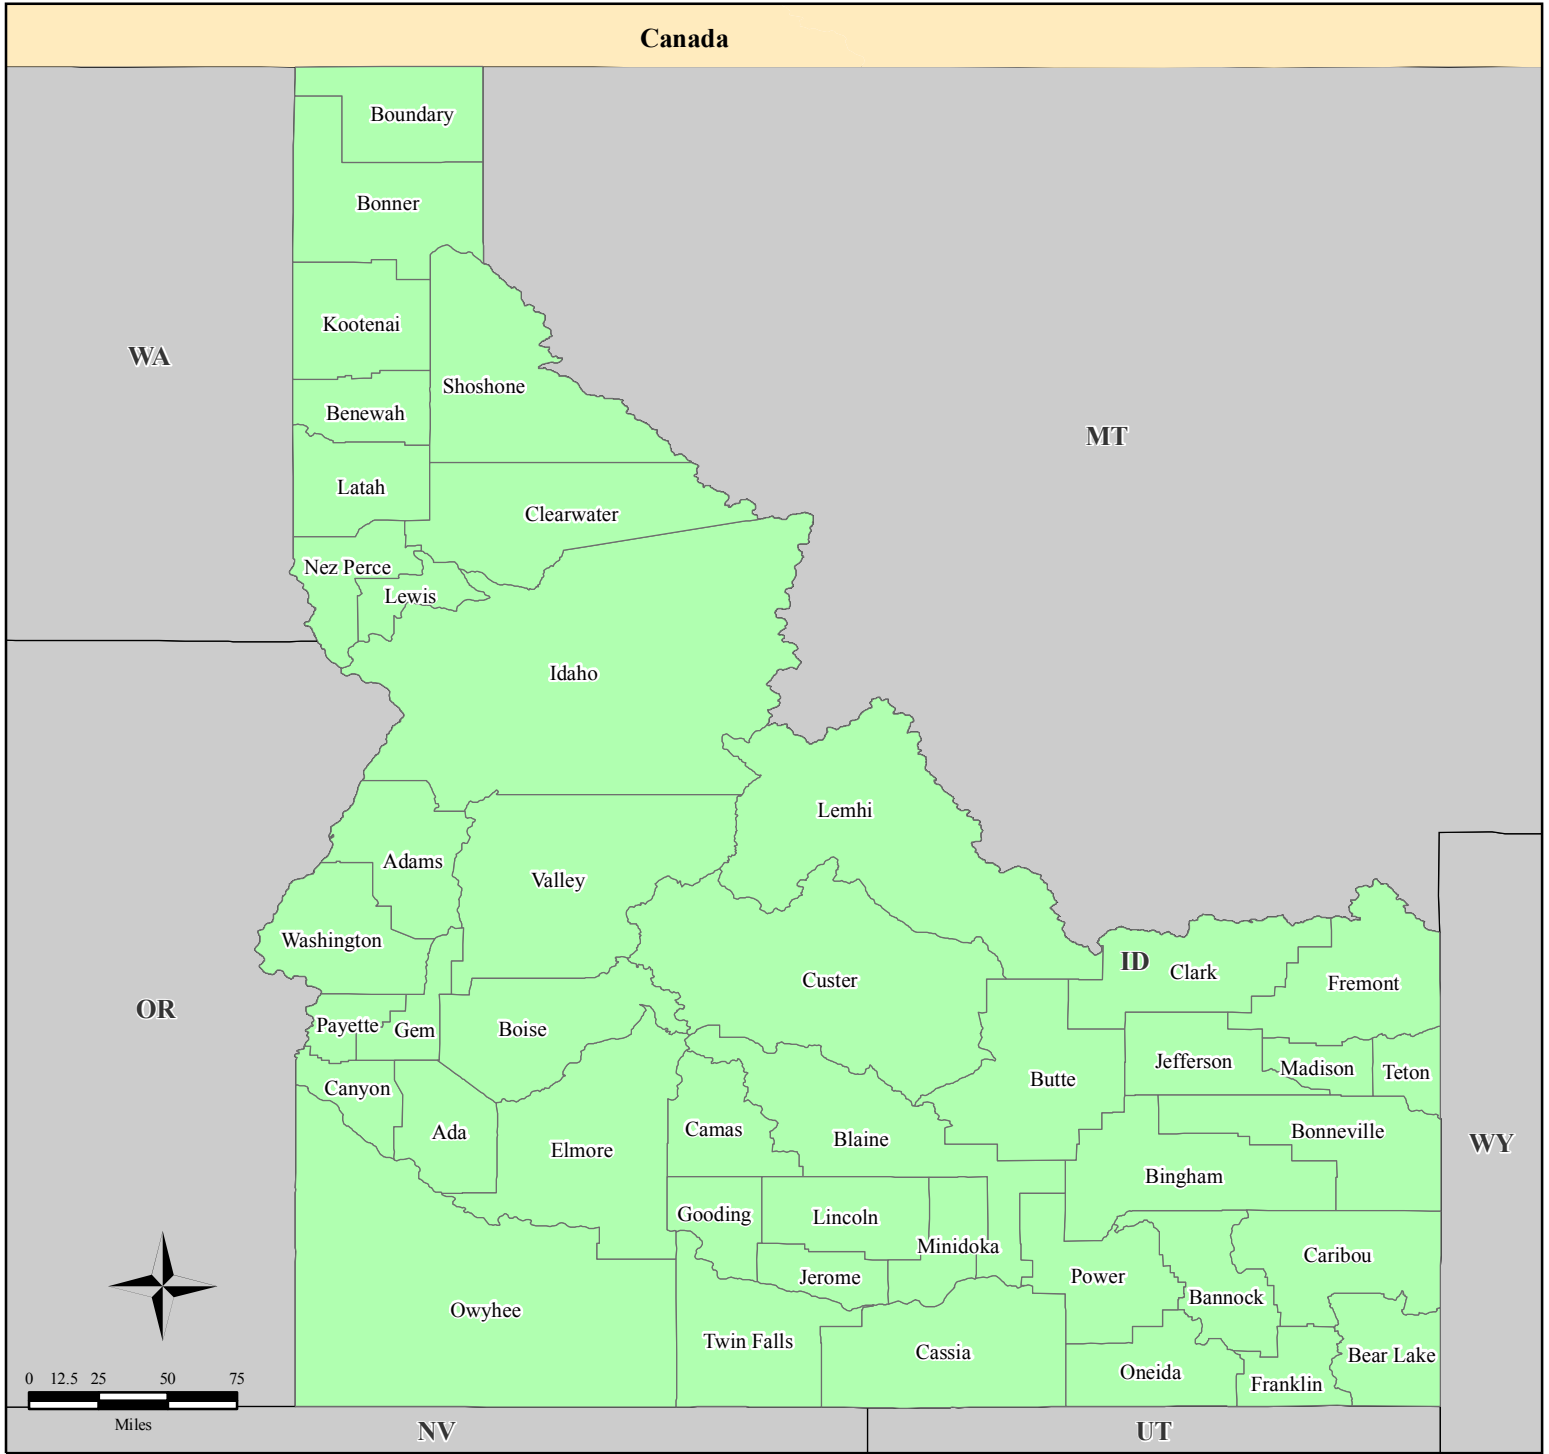

FEMA-3244-EM, Idaho

Emergency Declaration as of 09/13/2005

Location Map

Legend

FEMA

*ITS Mapping and Analysis Center
09/14/05 -- 18:08:00 EDT*