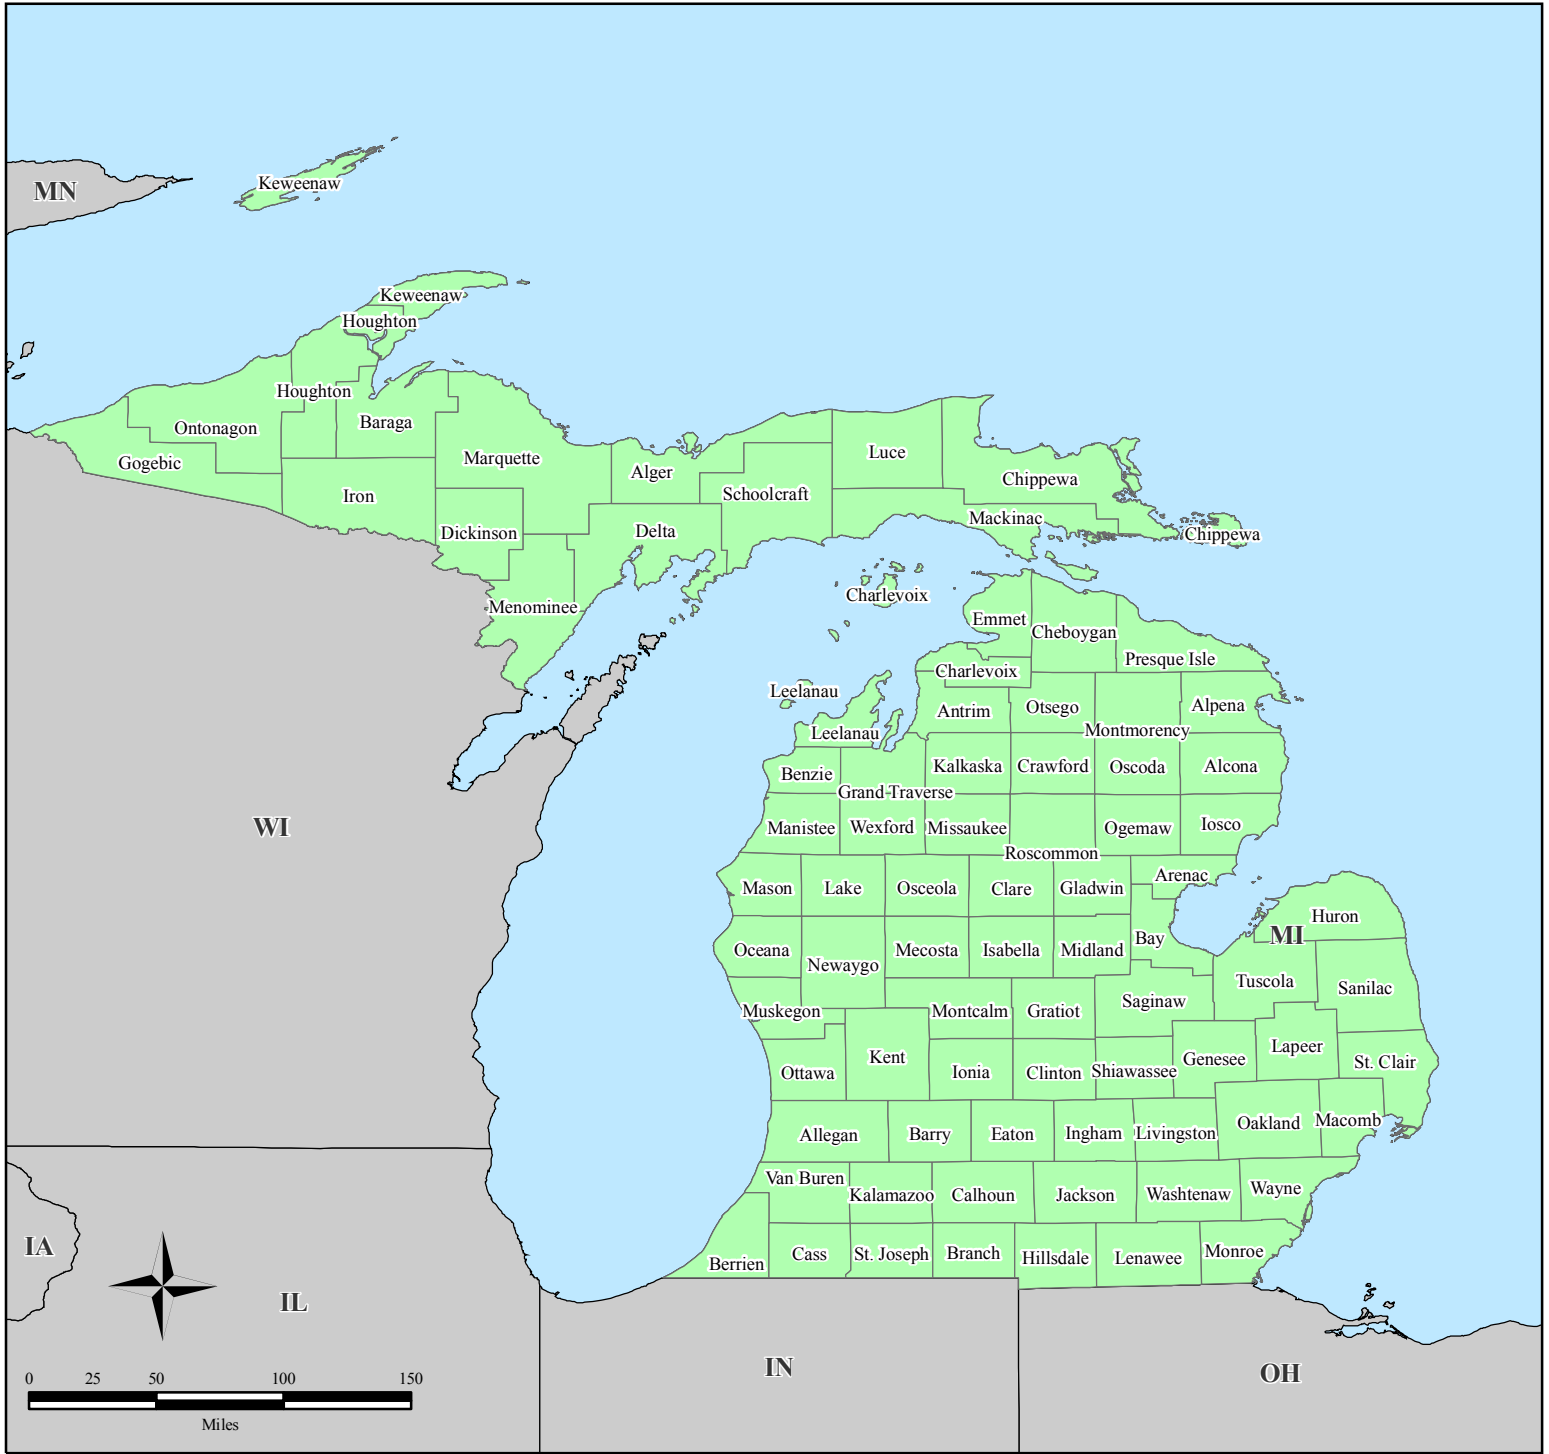

FEMA-3225-EM, Michigan

Disaster Declaration as of 09/08/2005

Location Map

Legend

FEMA

ITS Mapping and Analysis Center
Washington, DC
09/08/05 -- 16:37:05 EDT