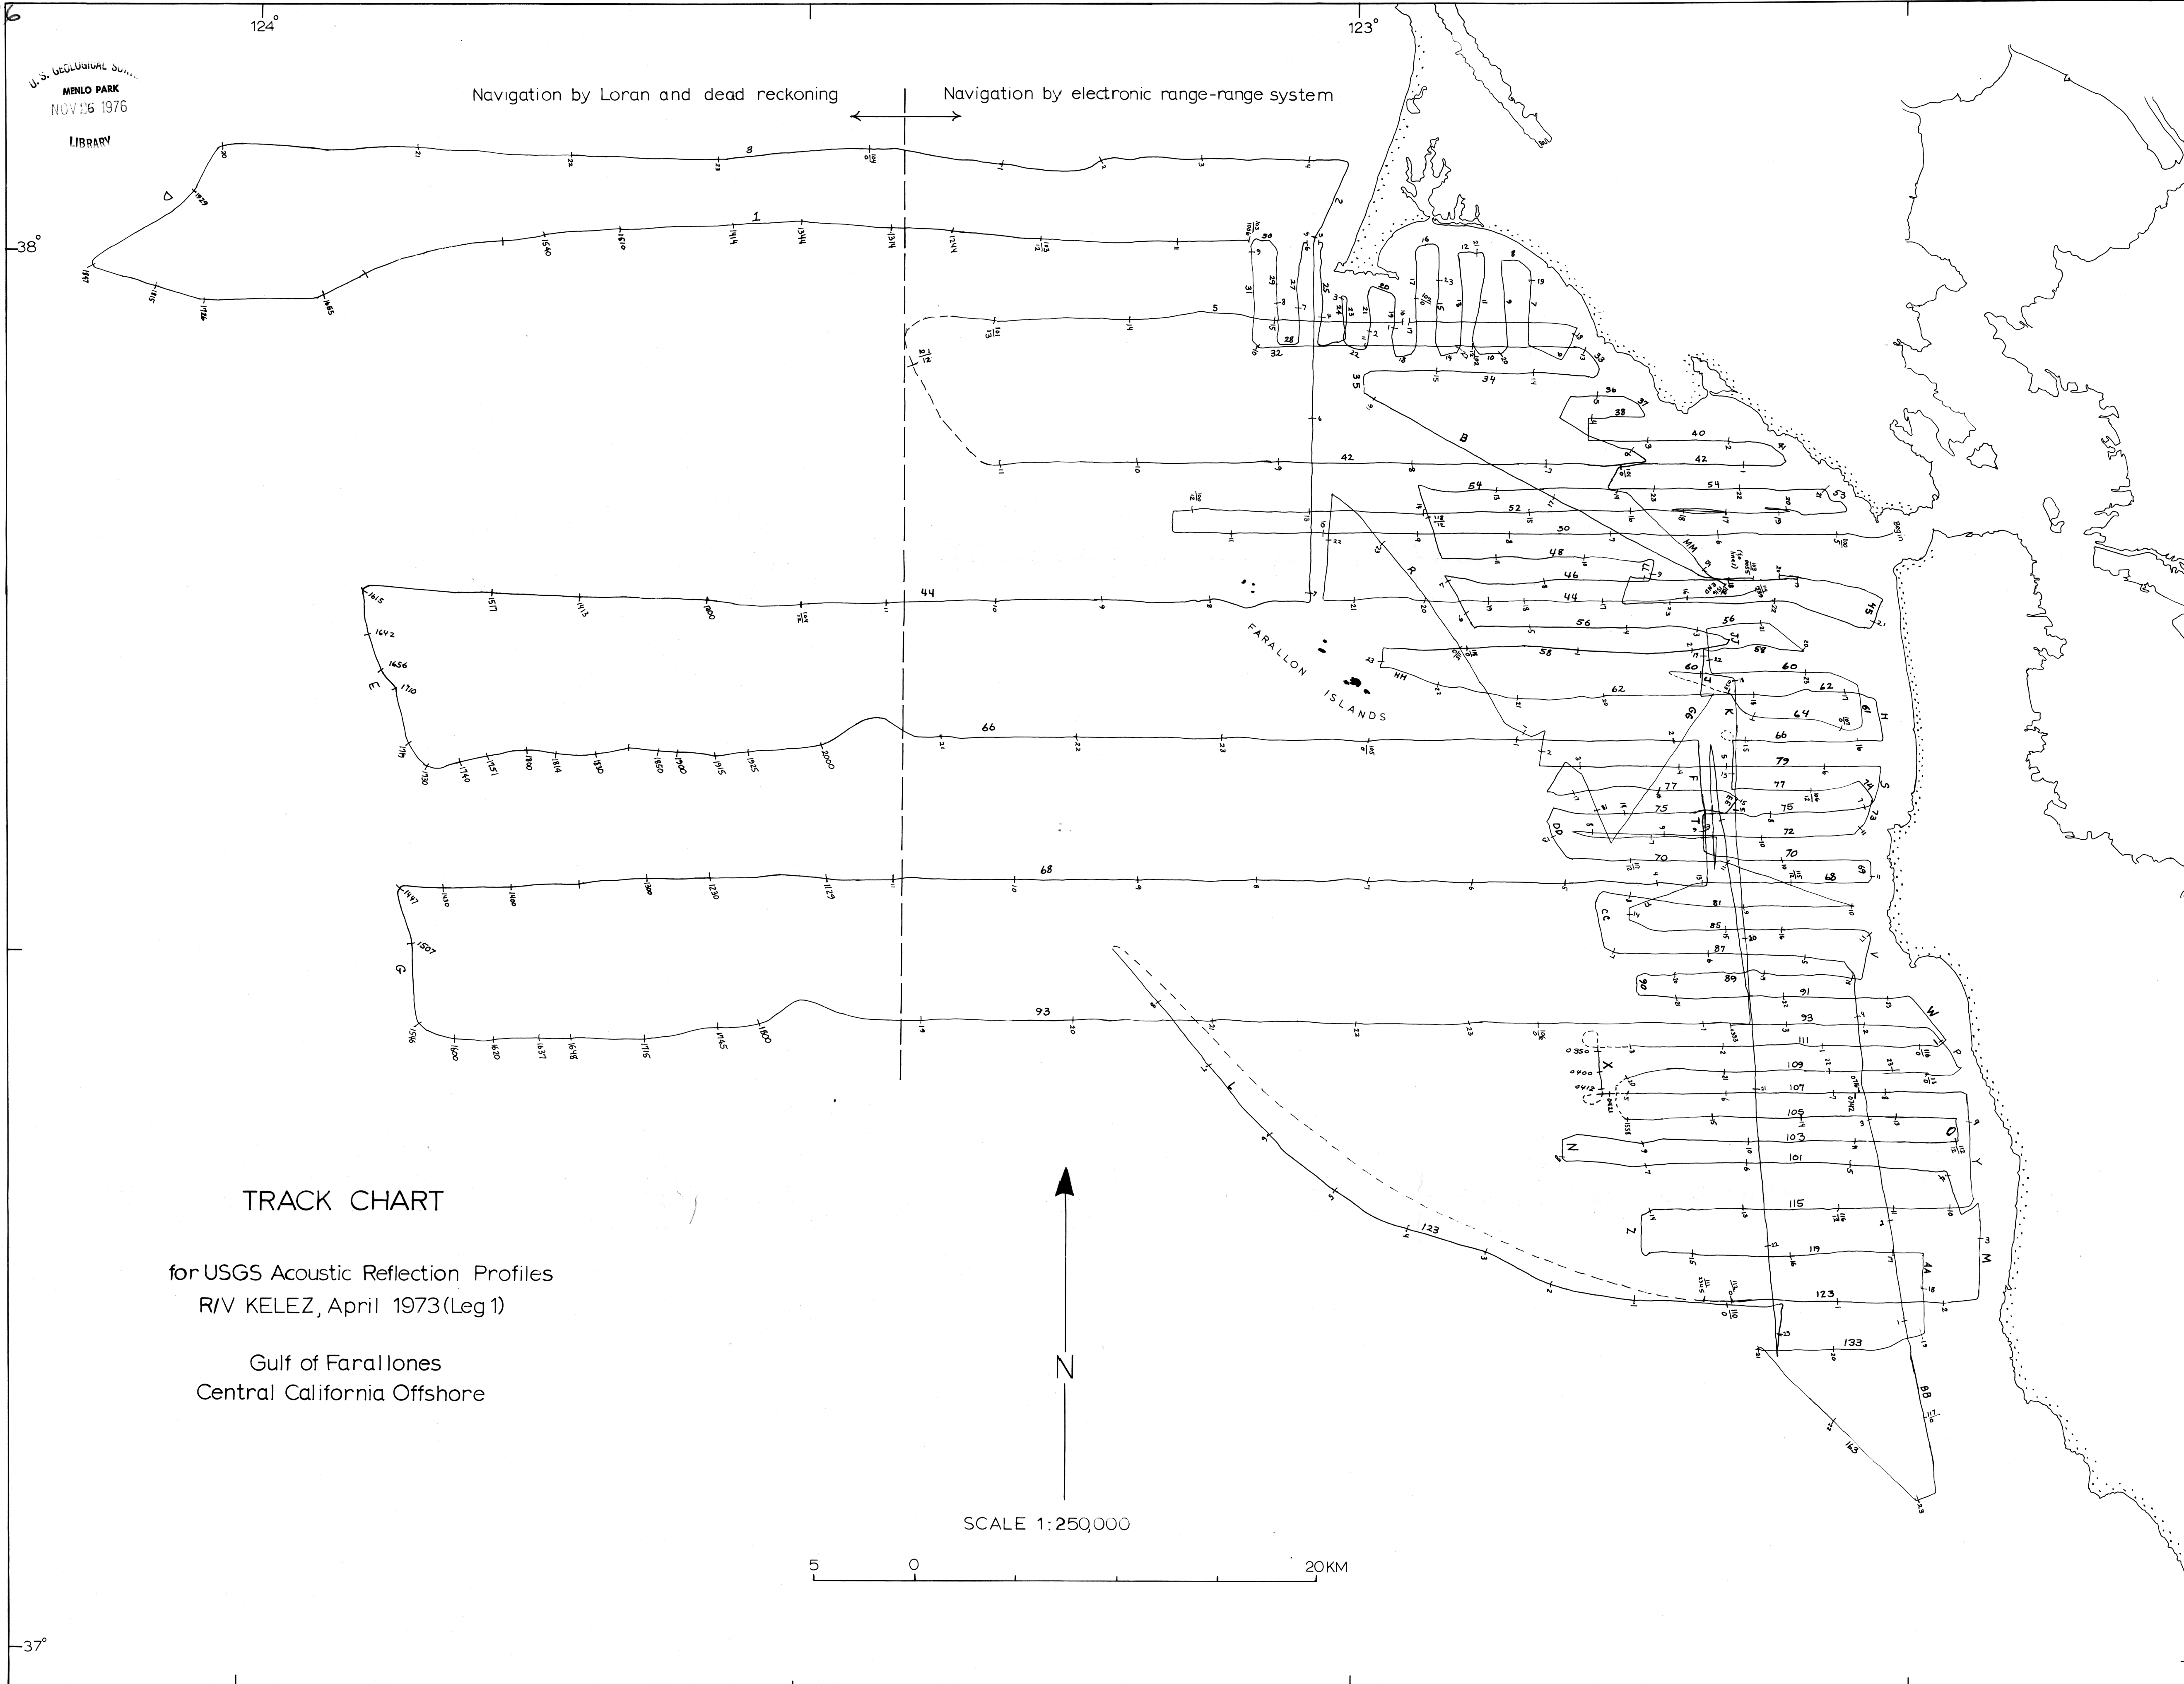

(201)
R29
no. 76936