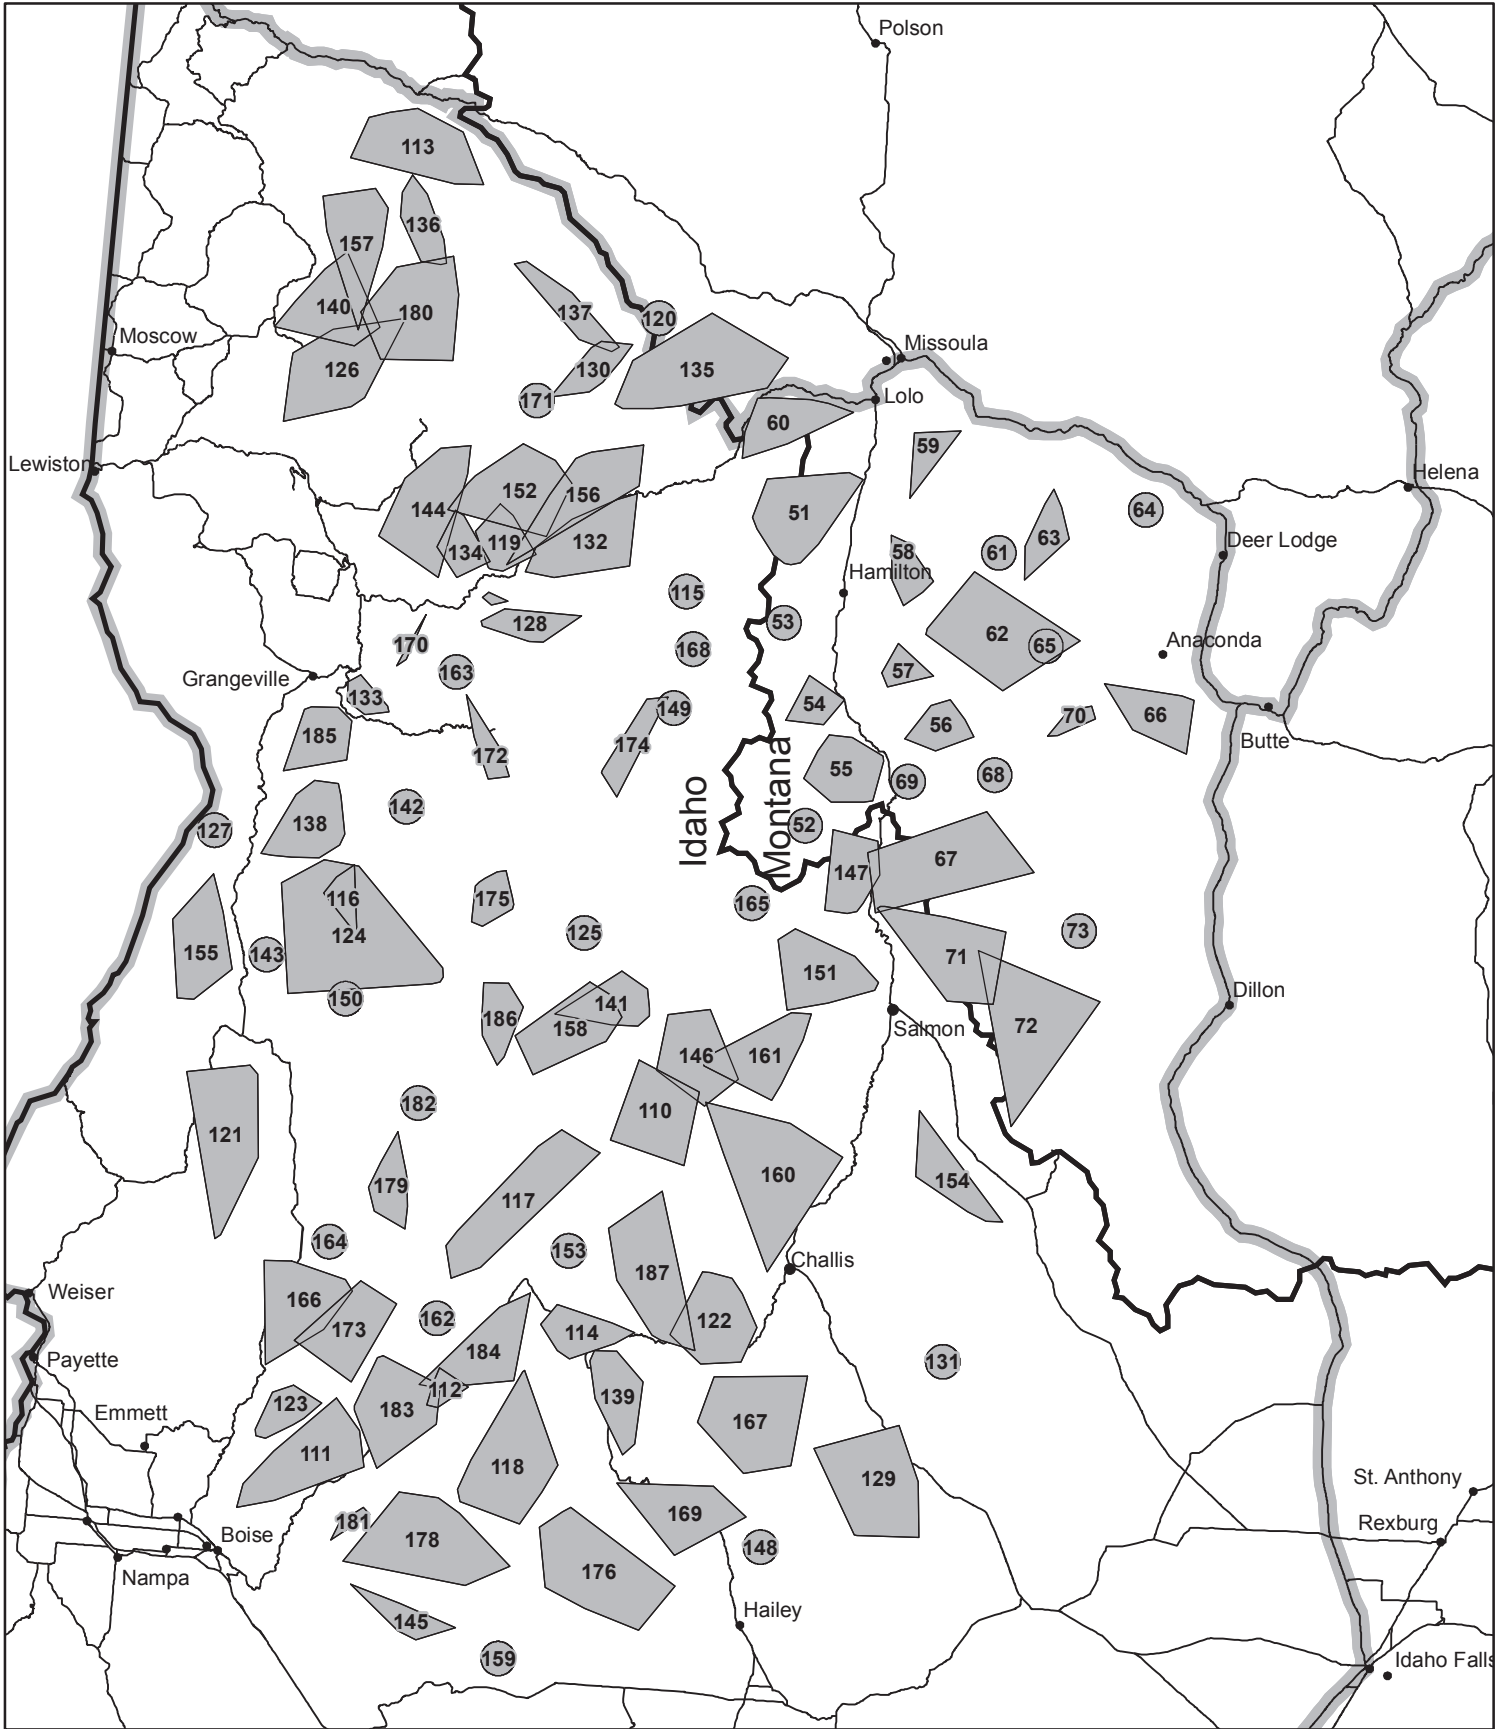

Figure 4. Central Idaho Wolf Recovery Area

- 1 Wolf Pack Distribution (See Tables)
- Recovery Area Boundary
- State Boundary
- Major Highways
- National Park Service