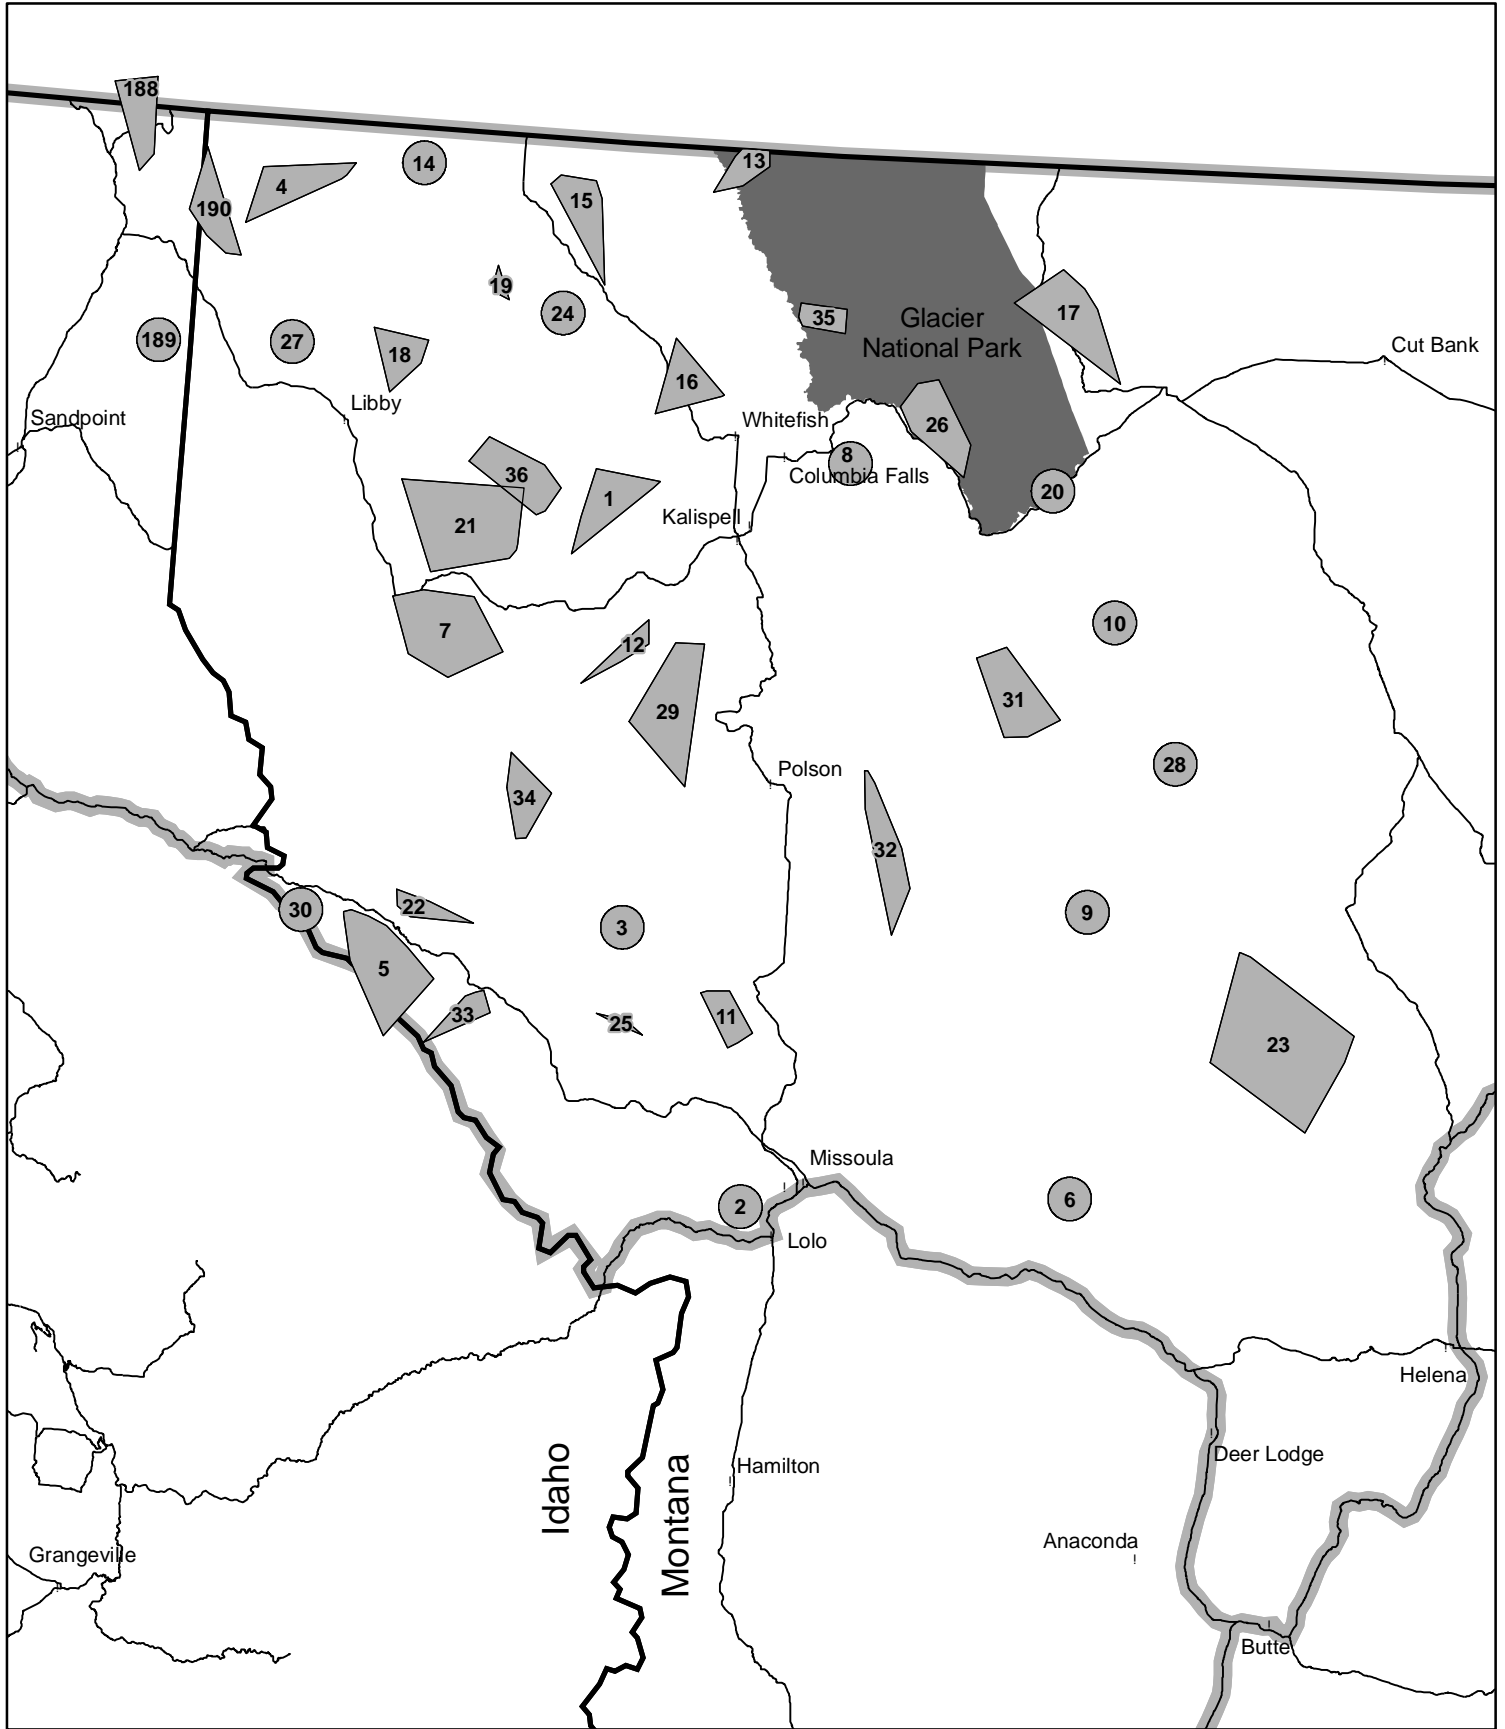

Figure 2. Northwest Montana Wolf Recovery Area

- 1 Wolf Pack Distribution (See Tables)
- Recovery Area Boundary
- State Boundary
- Major Highways
- National Park Service