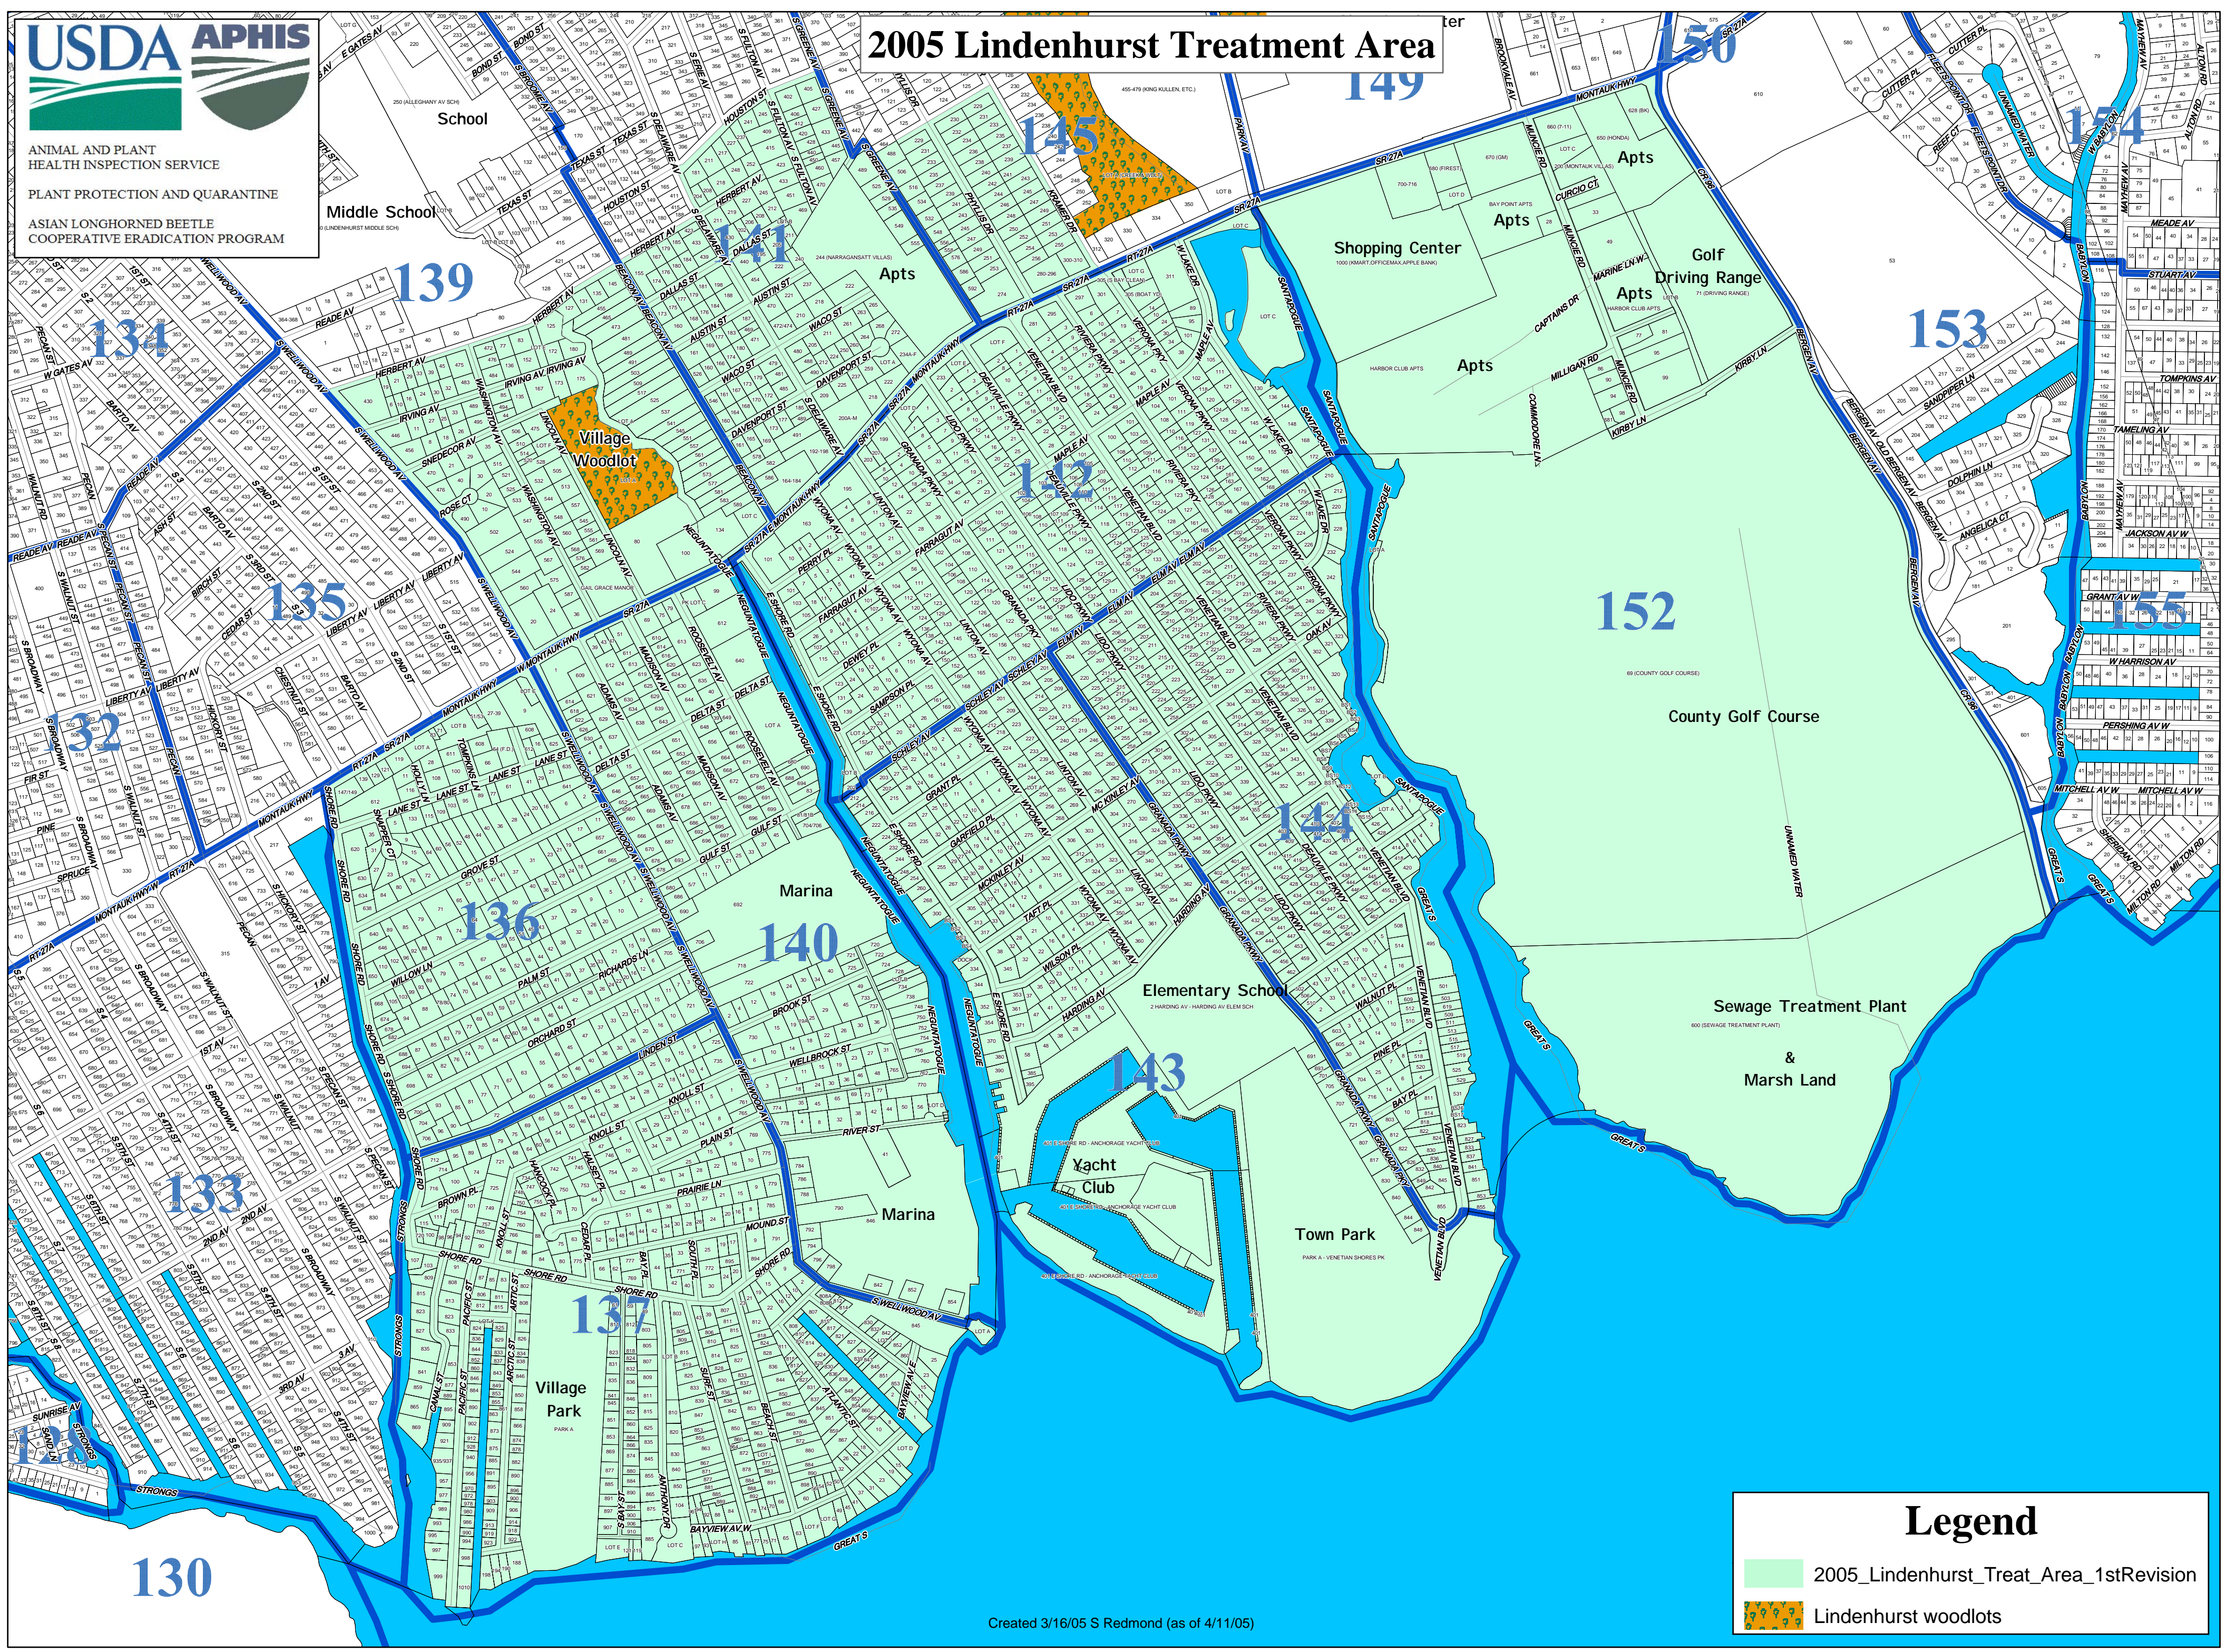

ANIMAL AND PLANT HEALTH INSPECTION SERVICE
 PLANT PROTECTION AND QUARANTINE
 ASIAN LONGHORNED BEETLE COOPERATIVE ERADICATION PROGRAM

2005 Lindenhurst Treatment Area

Legend

- 2005_Lindenhurst_Treat_Area_1stRevision
- Lindenhurst woodlots