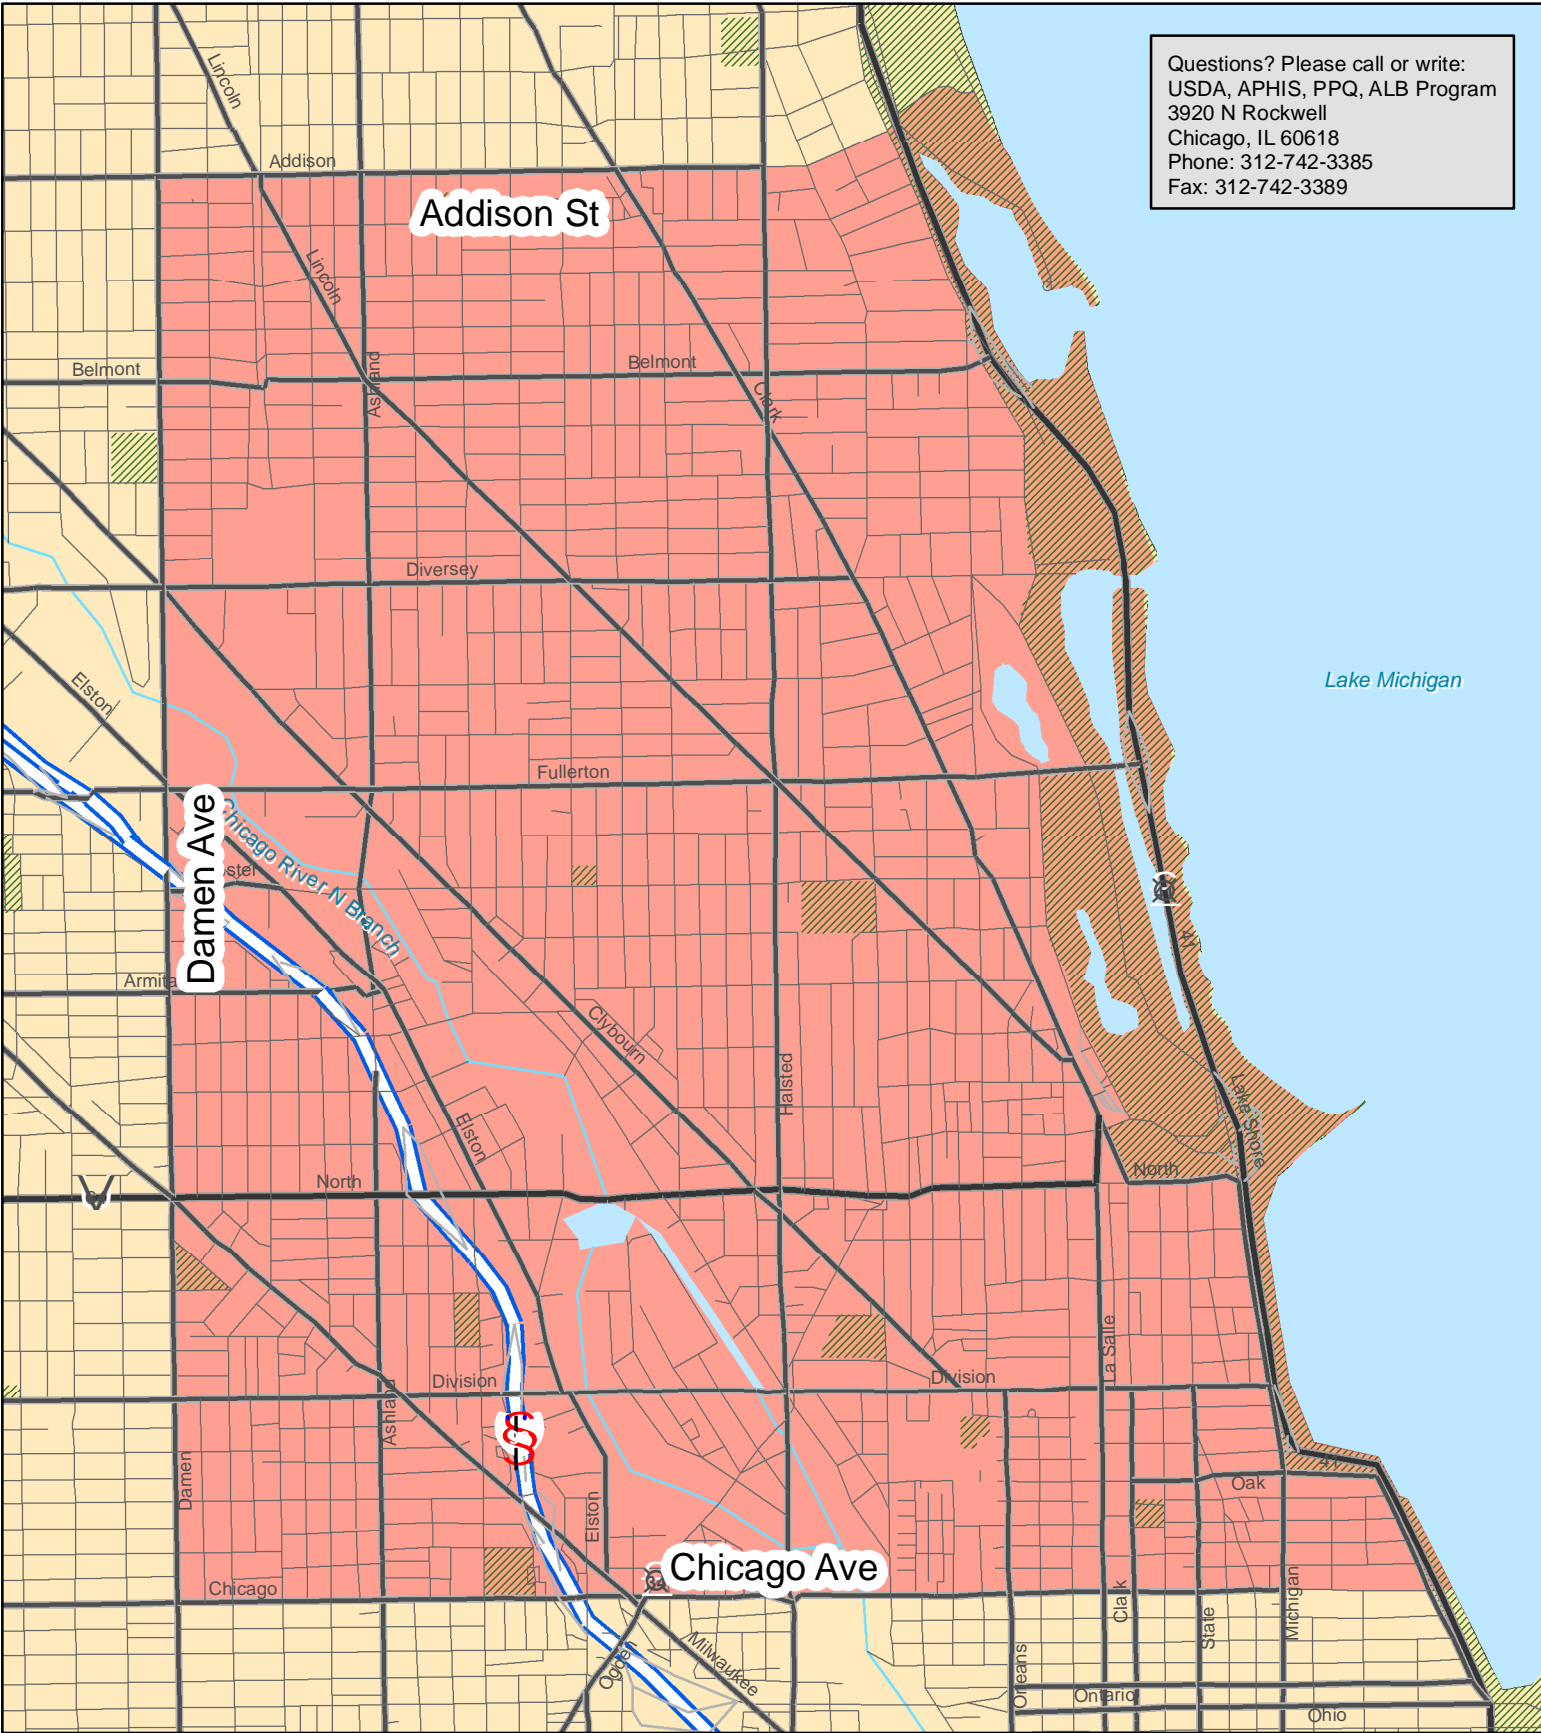

Questions? Please call or write:
USDA, APHIS, PPQ, ALB Program
3920 N Rockwell
Chicago, IL 60618
Phone: 312-742-3385
Fax: 312-742-3389

2005 Asian Longhorned Beetle Quarantine

The quarantine borders the north at Addison St; the west at Damen Ave; the south at Chicago Ave; and the east at Lake Michigan.